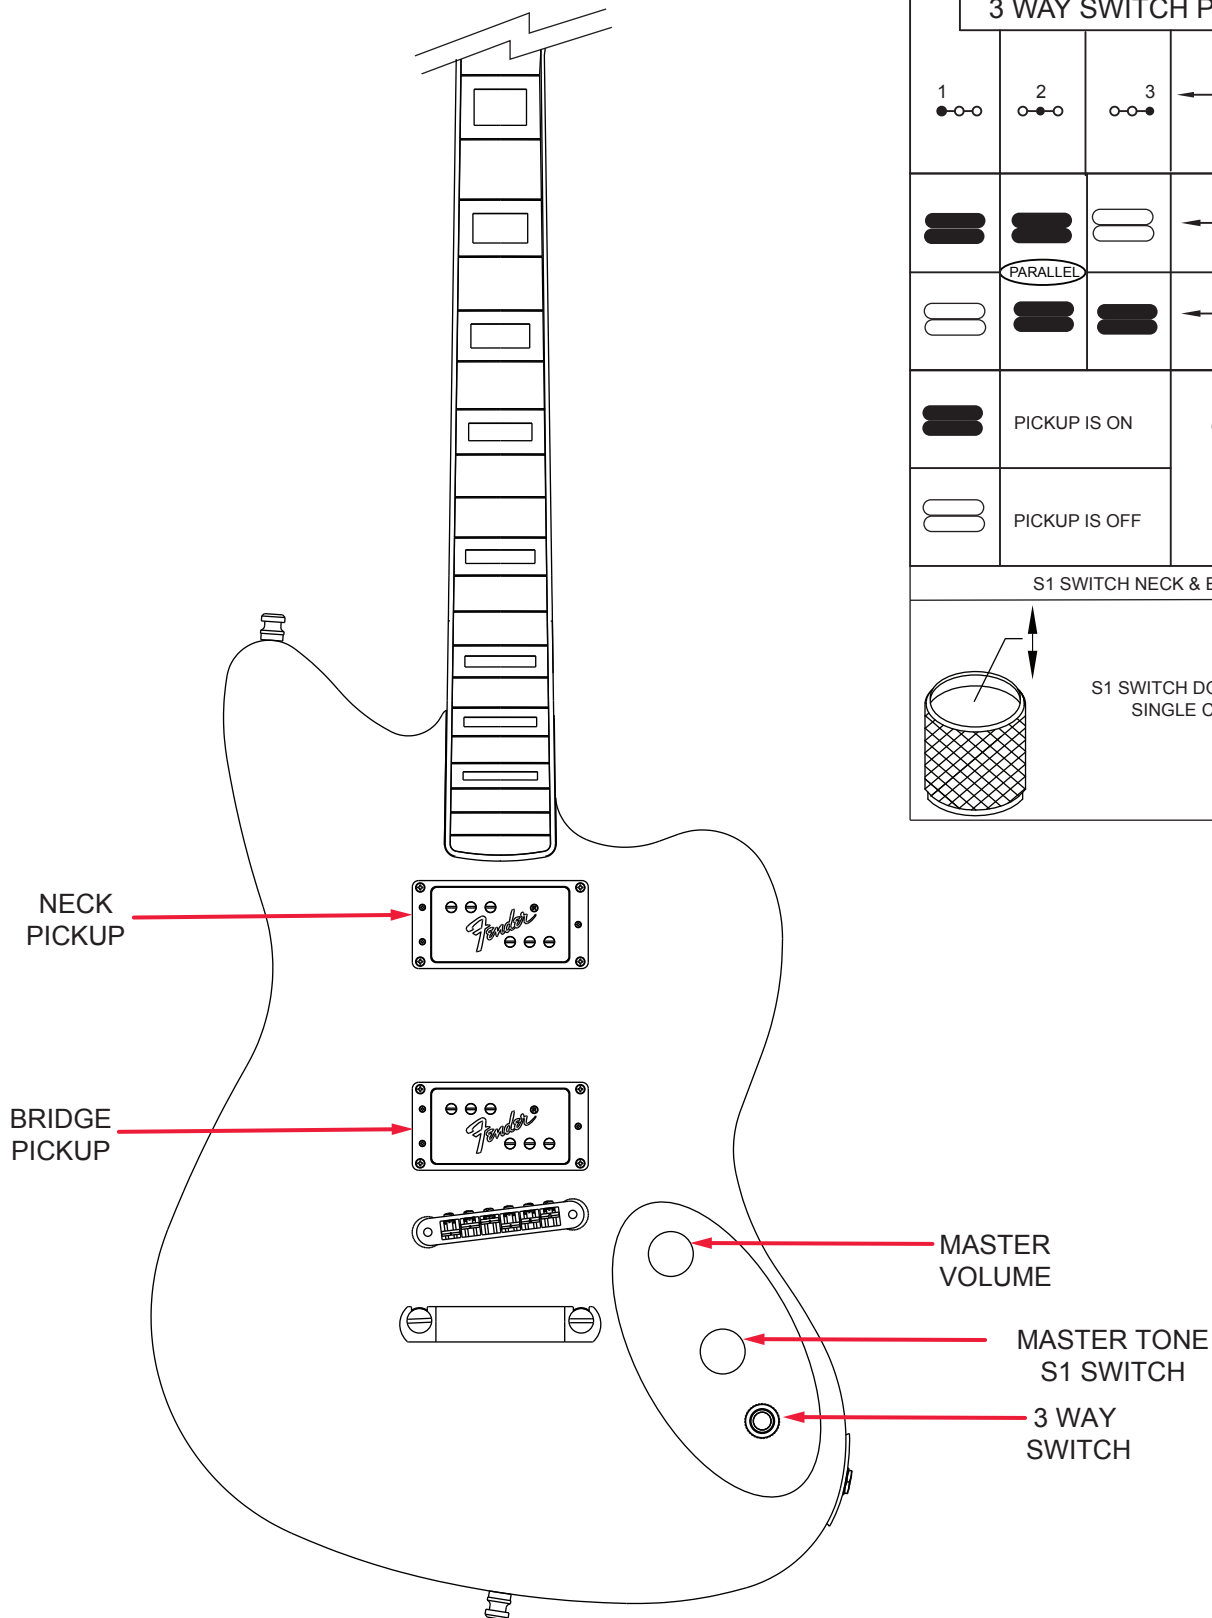

FENDER SELECT CARVED TOP JAZZMASTER® (0170319XXX)

SWITCH AND CONTROL FUNCTION

3 WAY SWITCH POSITION			
1 ●—○—○	2 ○—●—○	3 ○—○—●	← 3 WAY SWITCH POSITION
			← NECK PICKUP
			← BRIDGE PICKUP
	PICKUP IS ON	INDICATES POSITION OF 3 WAY SWITCH ← 1	
	PICKUP IS OFF		
S1 SWITCH NECK & BRIDGE PICKUP			
			S1 SWITCH DOWN SIMULATES SINGLE COIL PICKUP