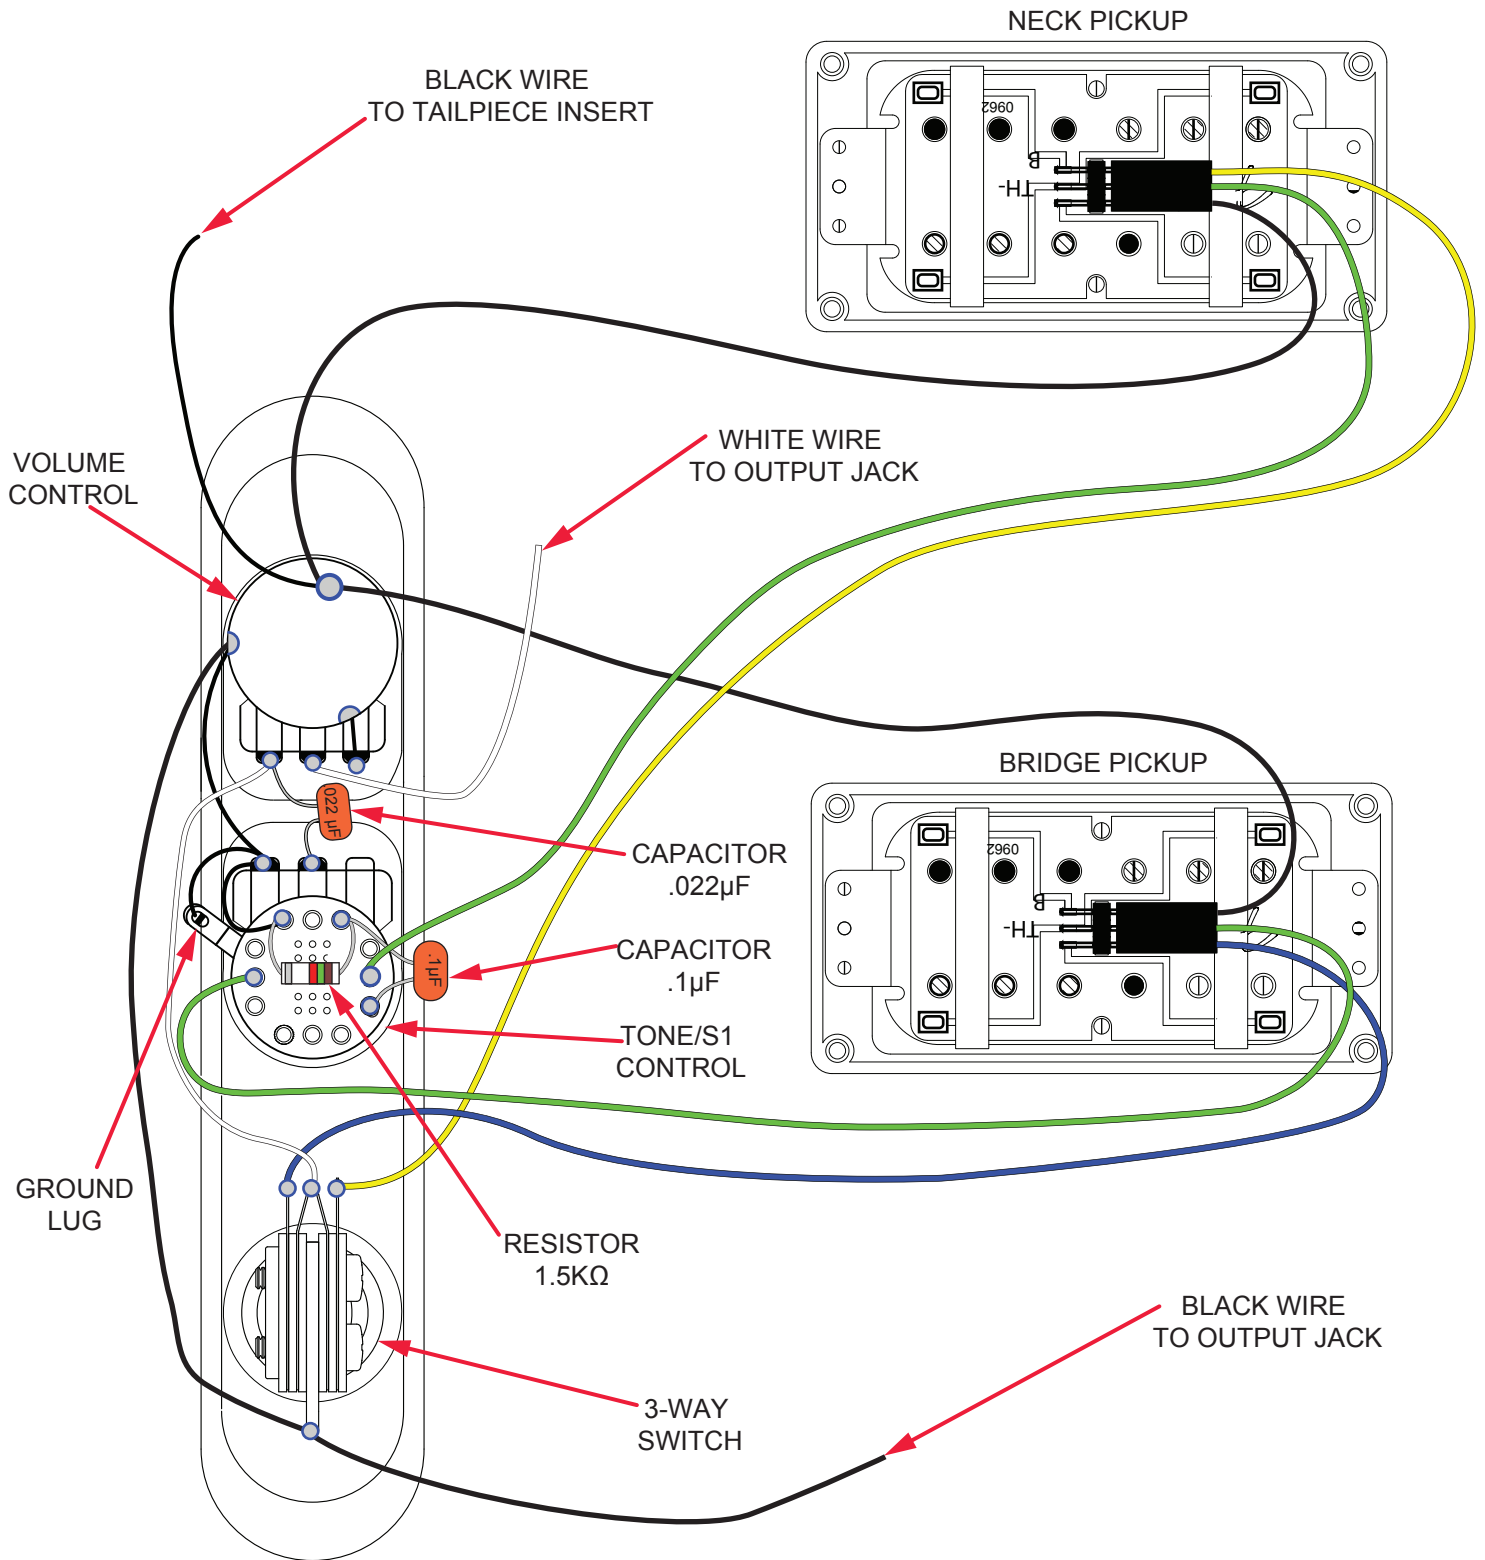

FENDER SELECT CARVED TOP JAZZMASTER® (0170319XXX)

WIRING ASSEMBLY