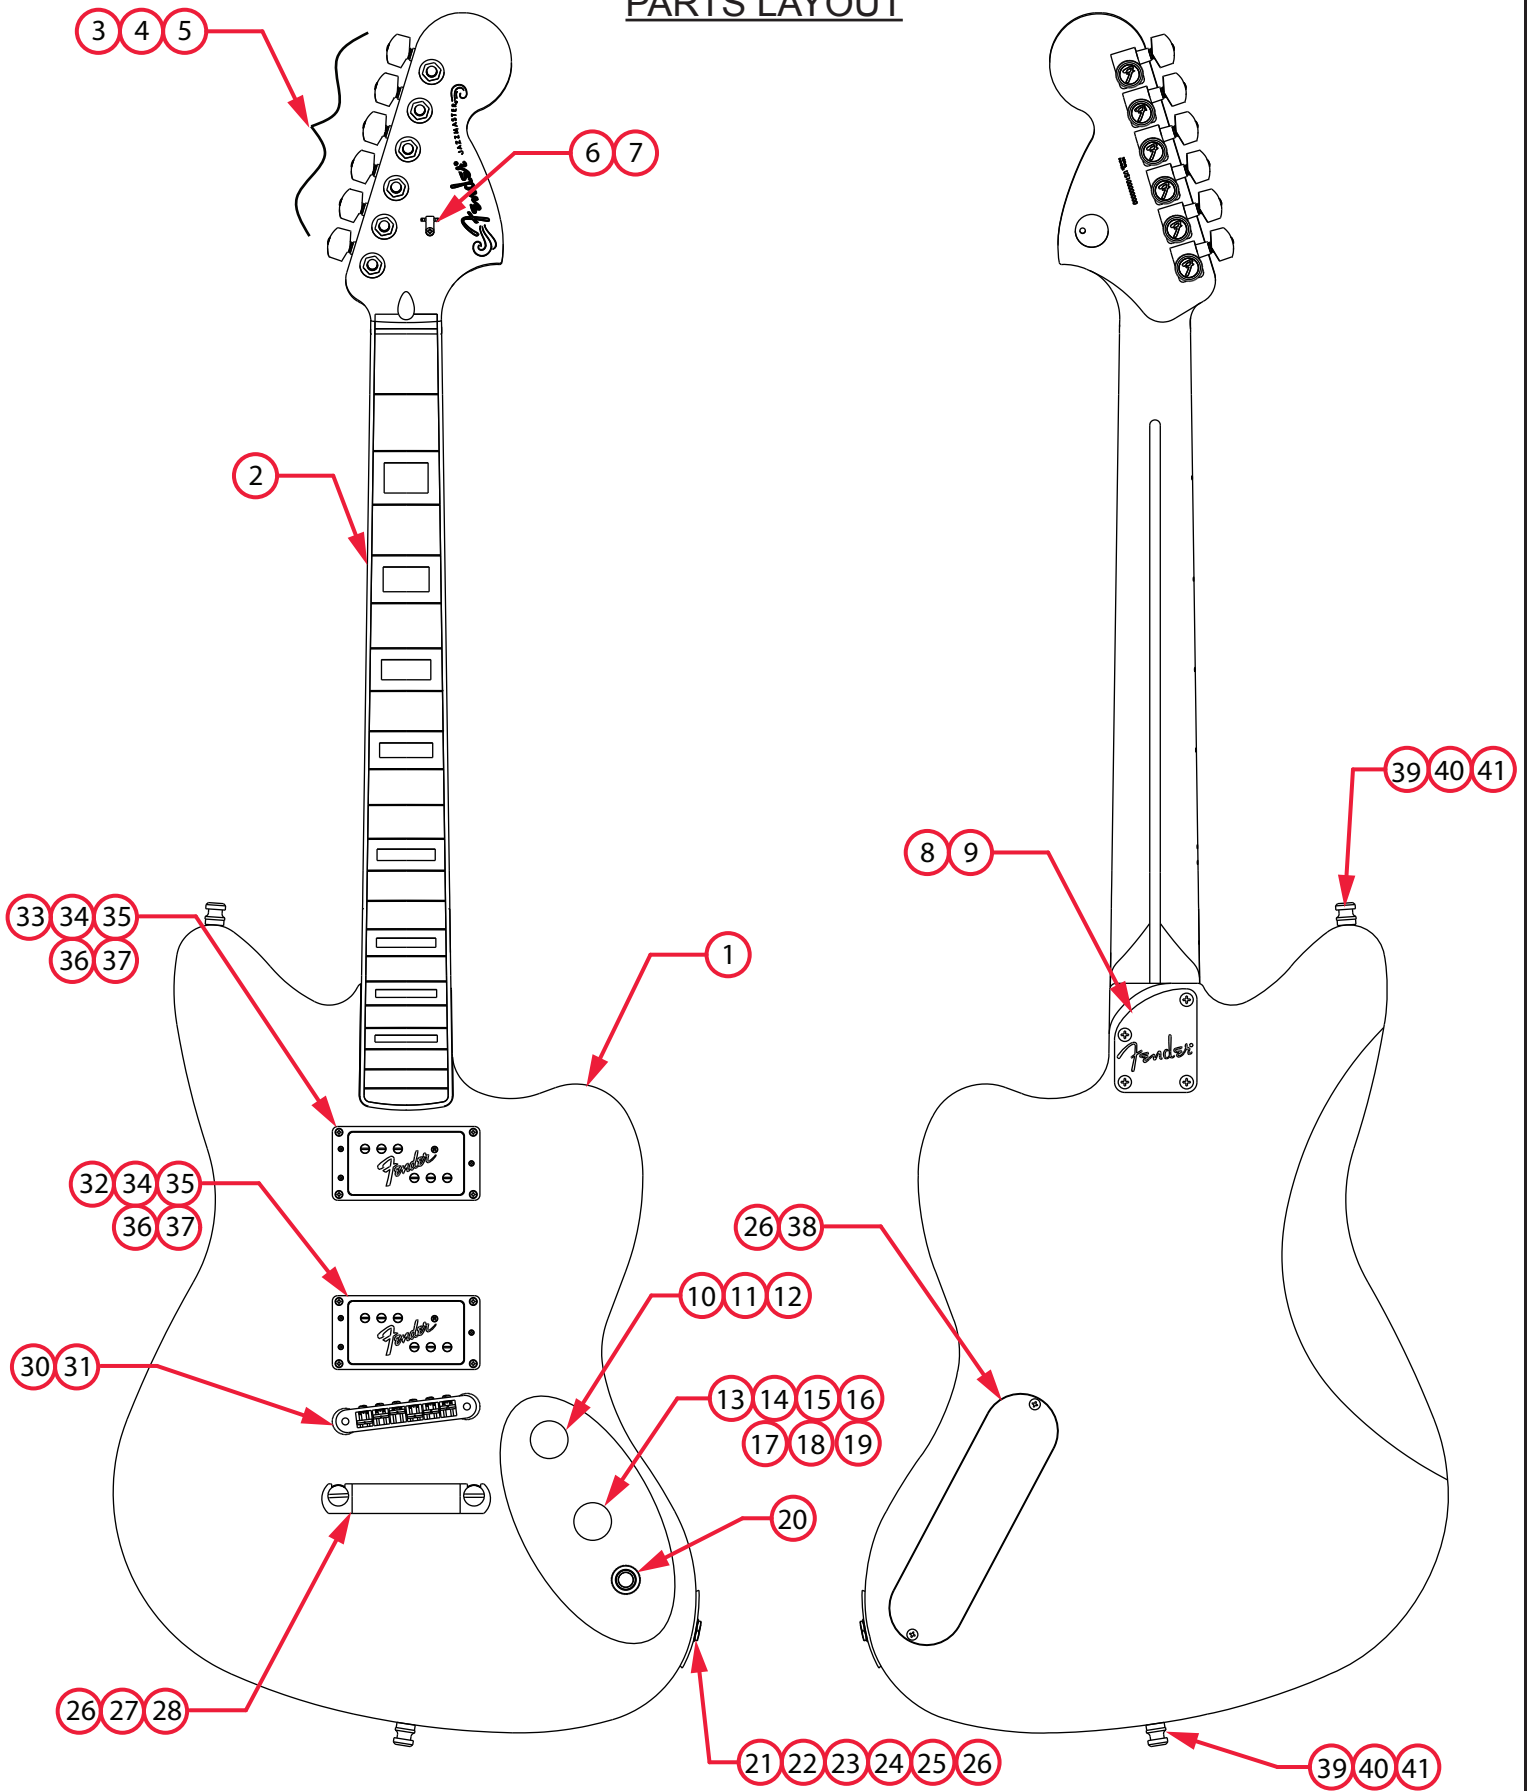

# FENDER SELECT CARVED TOP JAZZMASTER® (0170319XXX)

## PARTS LAYOUT

## PARTS LIST

REF#	DESCRIPTION	PART NUMBER
1	BODY FENDER SELECT CHAMBERED JAZZMASTER CARVED TOP CAY	0096583528
1	BODY FENDER SELECT CHAMBERED JAZZMASTER CARVED TOP EBT	0096583539
2	NECK ASSY FENDER SELECT JAZZMASTER INLAID RW W/BLOCKS	0098964000
3	FENDER LOCKING TUNERS CHROME	0990818100
4	WASHER KEY	0053106049
5	BUSHING KEYS	0058820049
6	STRING GUIDE TREE AM STD	0994911000
7	SCREW SMAB 3 X 3/8 RHP ZA CHROME	0021405049
8	NECK PLATE AM DLX NON TILT CHROME	0092954000
9	SCREW SMA 8 X 2 OHP NI	0058060000
10	KNOB HEAVY KNURL CHROME W/SCREW	0096227000
*11	CONTROL 500K 20% 3/8 BUSH SOSH	0037407000
*12	CAPACITOR MPF RDL .022µF 250V 10%	0024832049
13	KNOB TELE S1 SW HEAVY KNURL CHROME	0096224000
14	SW CAP TELE CHROME	0059270000
15	COUPLING SLEEVE SOSH NYL	0059278000
*16	SW/POT ASSY S-1 500K SOSH 6.4	0096865010
*17	CAPACITOR MPF RDL .1µF 250V 10%	0021022049
*18	RESISTOR 1/4W 1.5K 5%	0024969001
*19	WASHER LOCKING WITH GROUND LUG	0050161000
20	SWITCH TOGGLE 3 WAY W/HDWR	0096697000
21	JACK PHONE OPEN CIRCUIT 11	0021956049
22	WASHER FLAT 3/8 X .614 NI	0031153049
23	FERRULE JACK RECES FTBALL CHROME	0050100000
24	NUT HEX 3/8-32 X 3/32 TK NI	0016352049
25	WASHER LOCK INTL 3/8 X .670	0016436049
26	SCREW SMA 4 X 1/2 OHP NI	0015578049
27	TAILGATE STOPBAR CHROME	0096194000
28	BUSHING ANCHOR STOPBAR	0096192000
29	STUD STOPBAR CHROME	0096189000
30	BRIDGE ASSY CHROME	0096187000
31	POST W/BUSHING CHROME	0096188000
32	PICKUP ASSY TWIN HEAD WR BRIDGE	0096284000
33	PICKUP ASSY TWIN HEAD WR NECK	0096283000
34	SCREW SMAB 3 X 3/4 FHP BLX	0053161049
35	SPRING HB MTG 3/4"	0050167049