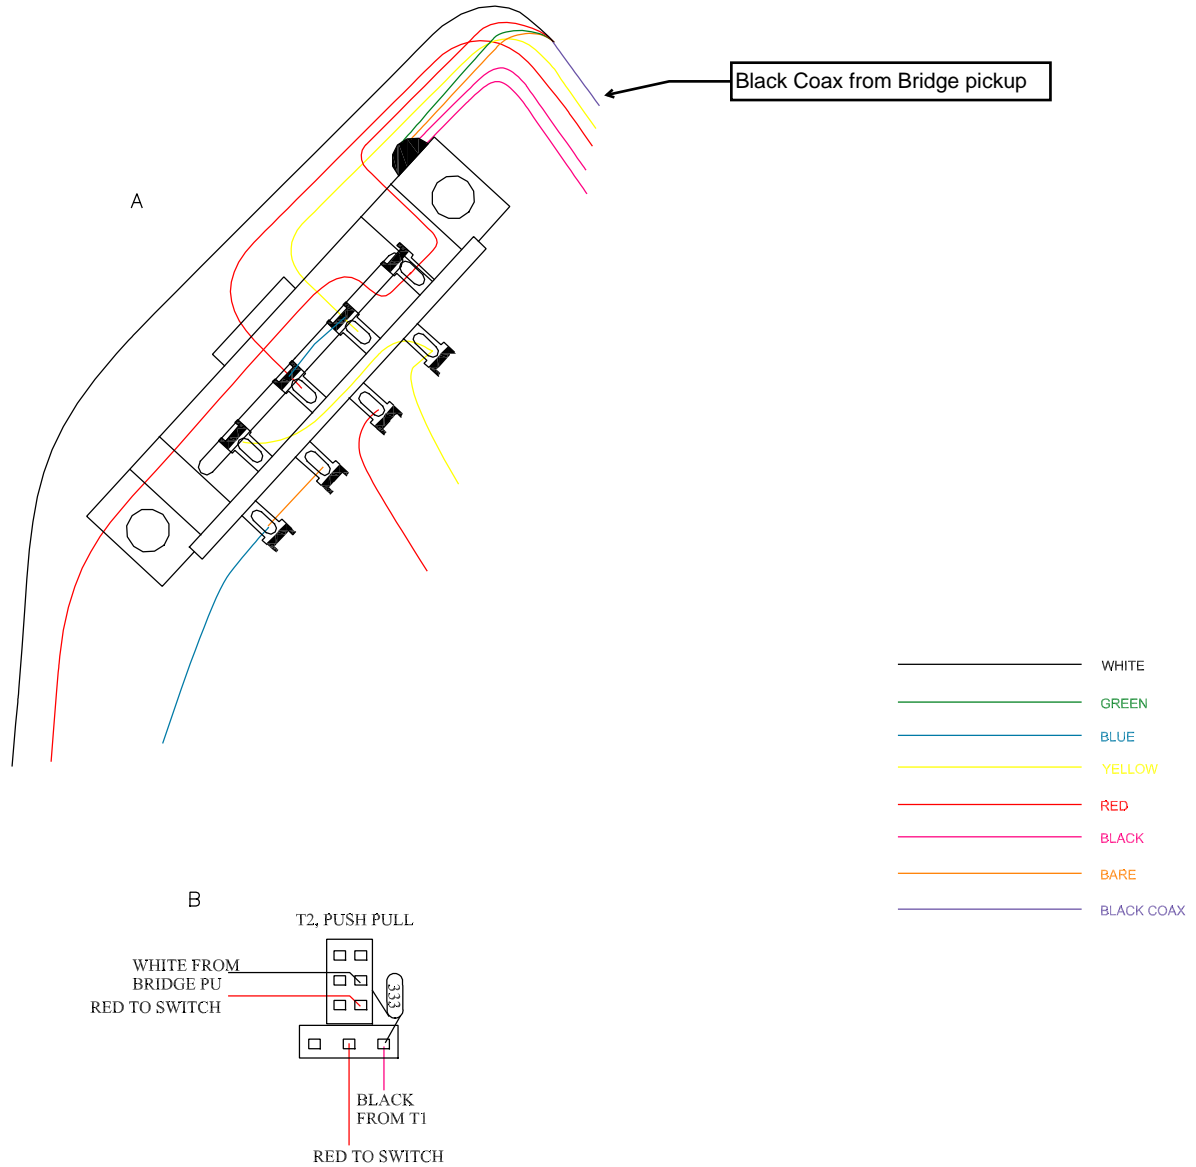

Fender Modern Player Stratocaster HSS 024-1000-XXX

This information was not
created by FMIC - REV
06/30/2014

Fender Modern Player Stratocaster HSS 024-1000-XXX

Fender Modern Player Stratocaster HSS

SWITCH & CONTROL FUNCTIONS

SWITCH & CONTROL FUNCTIONS					
5	4	3	2	1	5-WAY SWITCH POSITION
V, T1	V, T1	V, T1	V, T1, T2	V, T2	CONTROLS
T2 PUSH POSITION					
					NECK PICKUP
					MIDDLE PICKUP
					BRIDGE PICKUP
T2 PULL POSITION					
					NECK PICKUP
					MIDDLE PICKUP
					BRIDGE PICKUP
	PICKUP IS ON				INDICATES POSITION OF THE 5-WAY SWITCH
	PICKUP IS OFF				

Fender Modern Player Stratocaster HSS 02410005XX - Wiring