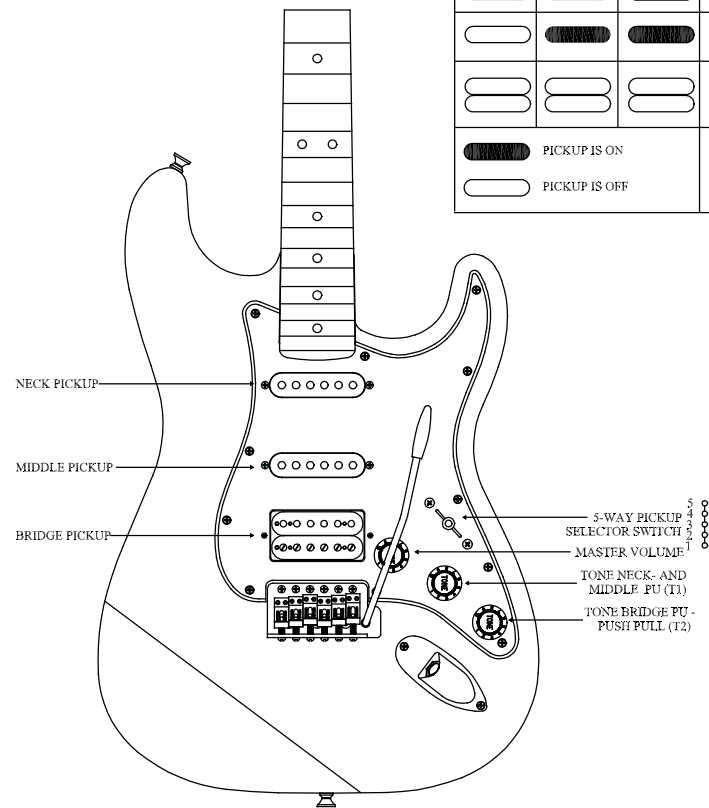

Fender Modern Player Stratocaster HSS 024-1000-XXX

This information was not
created by FMIC - REV
06/30/2014

Fender Modern Player Stratocaster HSS 024-1000-XXX

Fender Modern Player Stratocaster HSS

SWITCH & CONTROL FUNCTIONS

SWITCH & CONTROL FUNCTIONS					
5	4	3	2	1	5-WAY SWITCH POSITION
V, T1	V, T1	V, T1	V, T1, T2	V, T2	CONTROLS
T2 PUSH POSITION					
					NECK PICKUP
					MIDDLE PICKUP
					BRIDGE PICKUP
T2 PULL POSITION					
					NECK PICKUP
					MIDDLE PICKUP
					BRIDGE PICKUP
	PICKUP IS ON				INDICATES POSITION OF THE 5-WAY SWITCH
	PICKUP IS OFF				