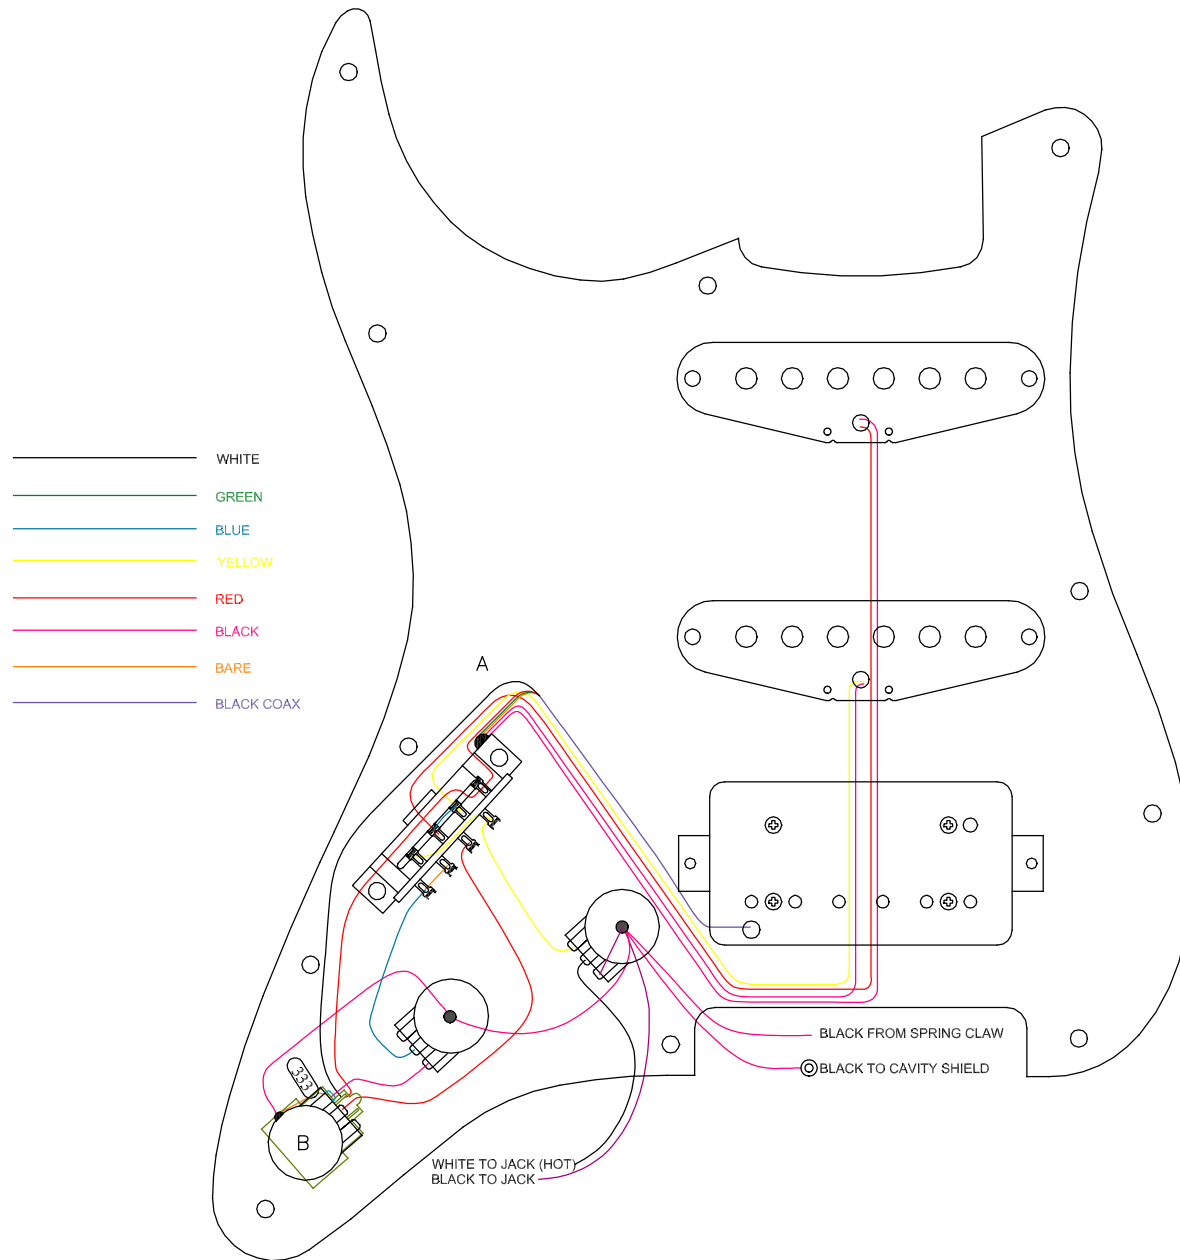

Fender Modern Player Stratocaster HSS 024-1000-XXX

This information was not
created by FMIC - REV
06/30/2014

Fender Modern Player Stratocaster HSS 024-1000-XXX

Fender Modern Player Stratocaster HSS

SWITCH & CONTROL FUNCTIONS

SWITCH & CONTROL FUNCTIONS					
5	4	3	2	1	5-WAY SWITCH POSITION
V, T1	V, T1	V, T1	V, T1, T2	V, T2	CONTROLS
T2 PUSH POSITION					
					NECK PICKUP
					MIDDLE PICKUP
					BRIDGE PICKUP
T2 PULL POSITION					
					NECK PICKUP
					MIDDLE PICKUP
					BRIDGE PICKUP
	PICKUP IS ON				INDICATES POSITION OF THE 5-WAY SWITCH
	PICKUP IS OFF				

Fender Modern Player Stratocaster HSS 02410005XX - Wiring