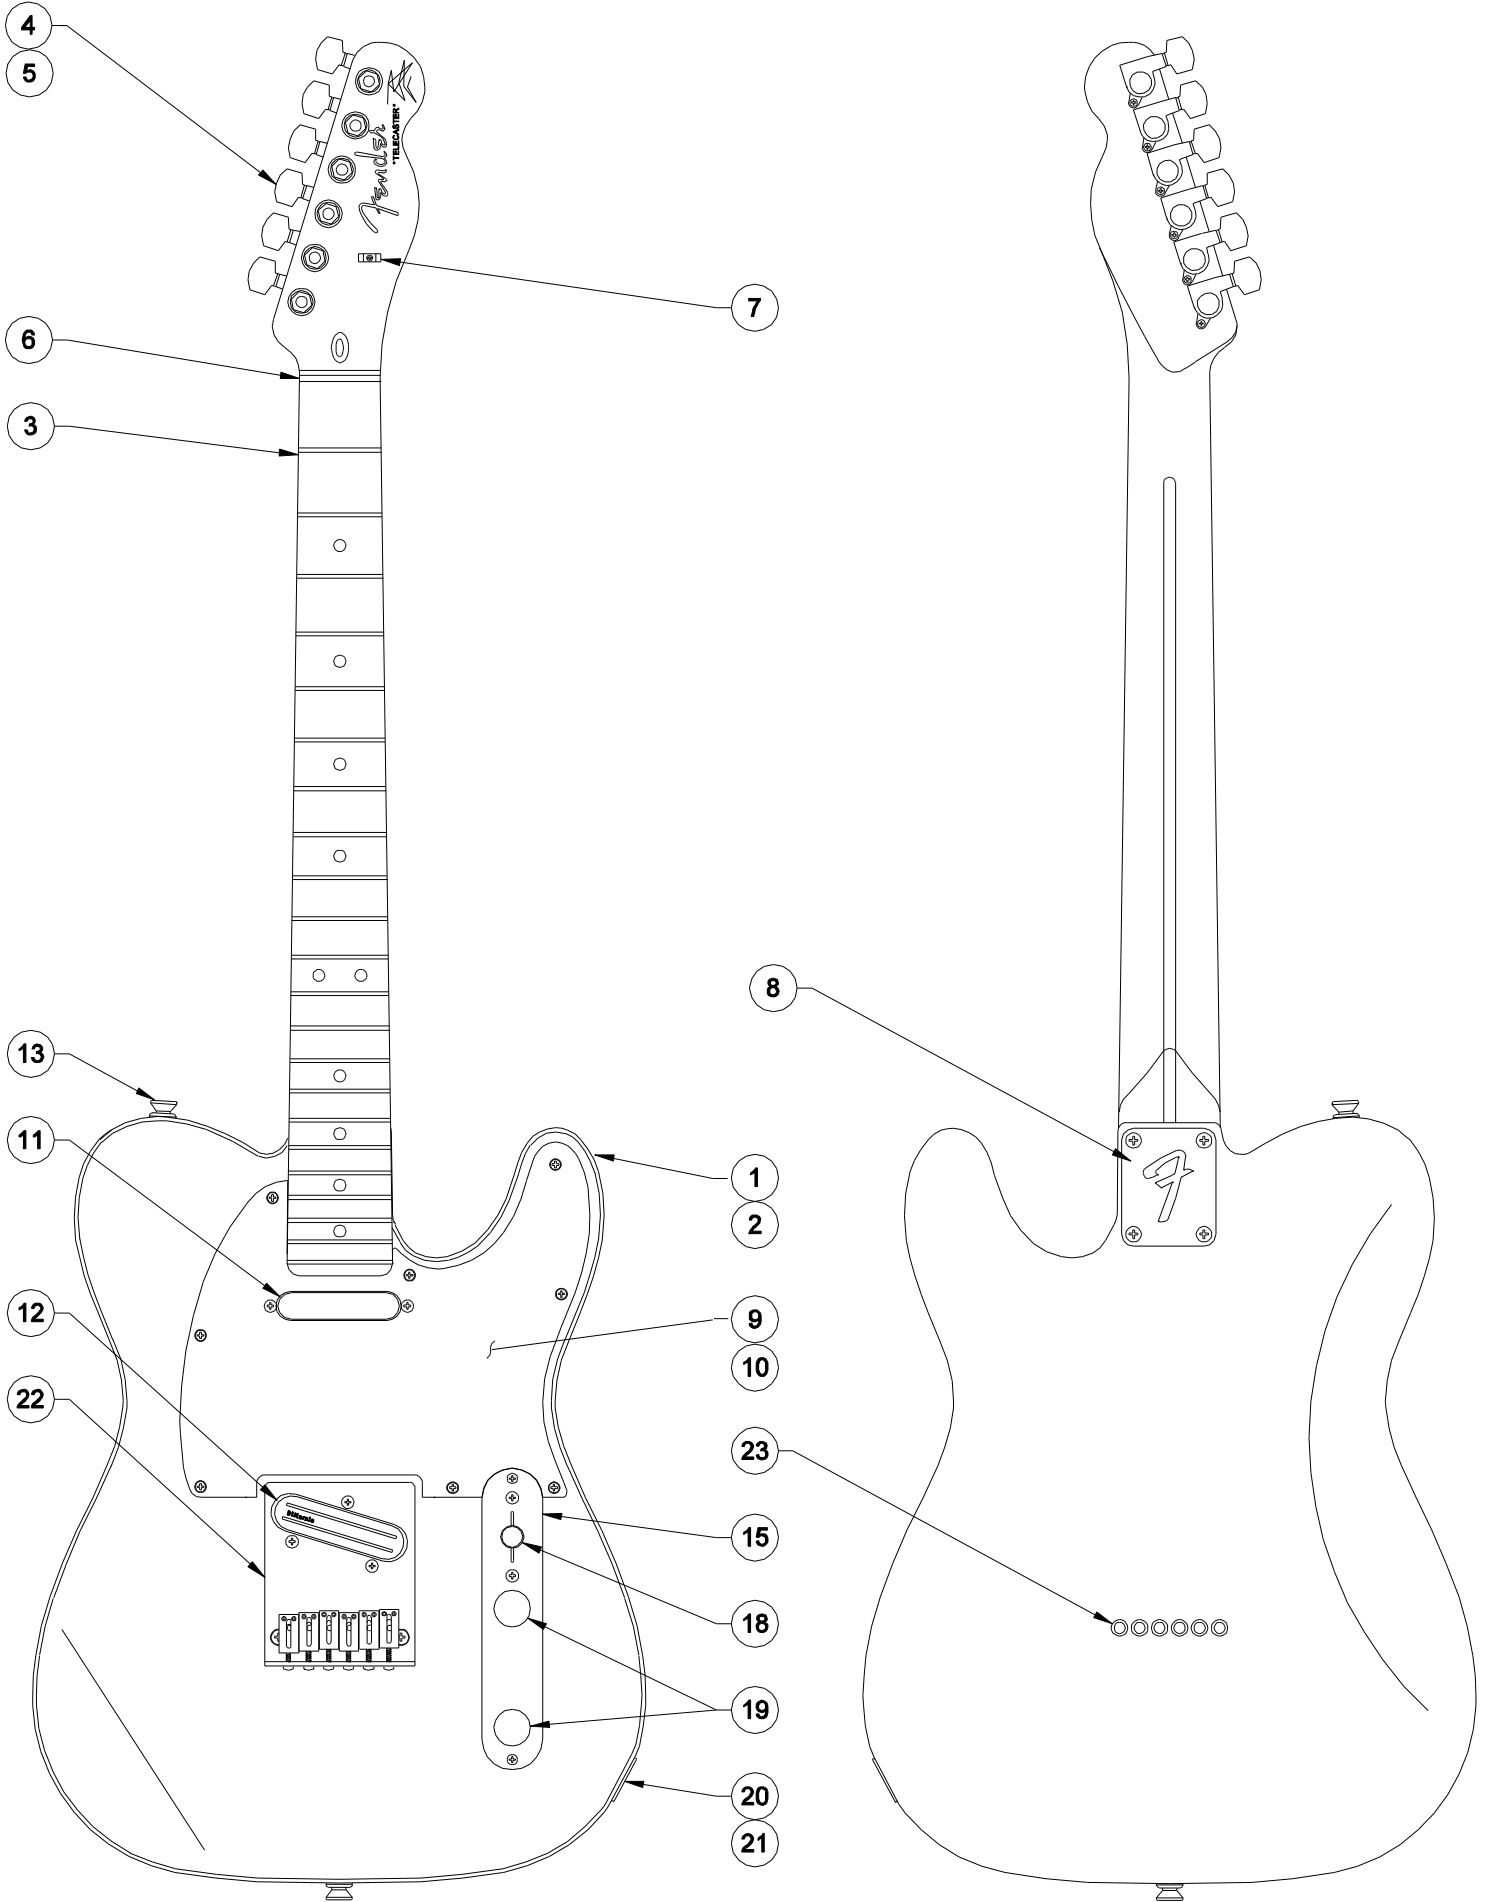

RICHIE KOTZEN TELECASTER 0255202 / 0255102

RICHIE KOTZEN TELECASTER 0255202 / 0255102

CONTROL ASSEMBLY

BRIDGE ASSEMBLY

SWITCH & CONTROL FUNCTION

SWITCH FUNCTION DIAGRAM

3 WAY SWITCH POSITION				
	3		2	 3 WAY SWITCH POSITION MODE SWITCH
	SERIES		2	
			1	NECK PICKUP
				BRIDGE PICKUP
PICKUP IS ON			PICKUP IS OFF	

RICHIE KOTZEN TELECASTER 0255202 / 0255102

REF.#	P/N	DESCRIPTION
1	080309	BODY, R.K.TELE SFS(255102-x49)
2	080310	BODY, R.K.TELE BSB(255202-x32)
3	080311	NECK, R.K.TELE
4	080312	T.KEY SG38-05P1 GOLD with W.Pearl Peg(Set of 6), R.K.TELE SFS(255102-x49)
5	080313	T.KEY SG38-07 GOLD(Set of 6), R.K.TELE BSB(255202-x32)
	080314	SCREW 2.4 X 10 GOLD, T.KEY MTG
6	080176	NUT 42.5x3.1x5.5 UREA
7	018803	S.GUIDE GOLD
	080315	SCREW, 2.1x10 GOLD, SG, VT PANEL MTG
8	080316	NECK MTG PLATE NPF F-MARK GOLD
	080317	SCREW, 4.5x45 GOLD, NECK SET PLATE MTG
9	080318	PICKGUARD, TL-RK WHITE PEARL, R,K.TELE SFS(255102-x49)
10	080319	PICKGUARD, TL-RK IVORY. R.K.TELE BSB(255202-x32)
	080320	SCREW, 2.6x12 GOLD, PICKGUARD & VT PANEL MTG
11	DP172GU	PICKUP, DiMarzio Twang King W/Gold Cover
12	DP384BKU	PICKUP, DiMarzio Chiopper-T(Gold Blade)
13	028370	END PIN, GOLD
	080321	SCREW, 3.5x25 GOLD, END PIN MTG
14	264929	CONTROL 250KA (24¢)
15	080322	CONTROL PANEL, TL-G
16	264857	SWITCH, 3WAY, VLX-3
17	080323	MODE-SWITCH, ROTARY 2WAY
18	080247	KNOB, SWITCH, BLACK(ROUND)
19	080324	KNOB, VOLUME & MODE-SW, GOLD, VK-4G
20	080124	JACK, OPEN SMALL
21	035740	FERRULE, JACK, GOLD
22	080325	BRIDGE ASSEMBLY GTC-201 GOLD
23	080326	FERRULE, STRING, GOLD