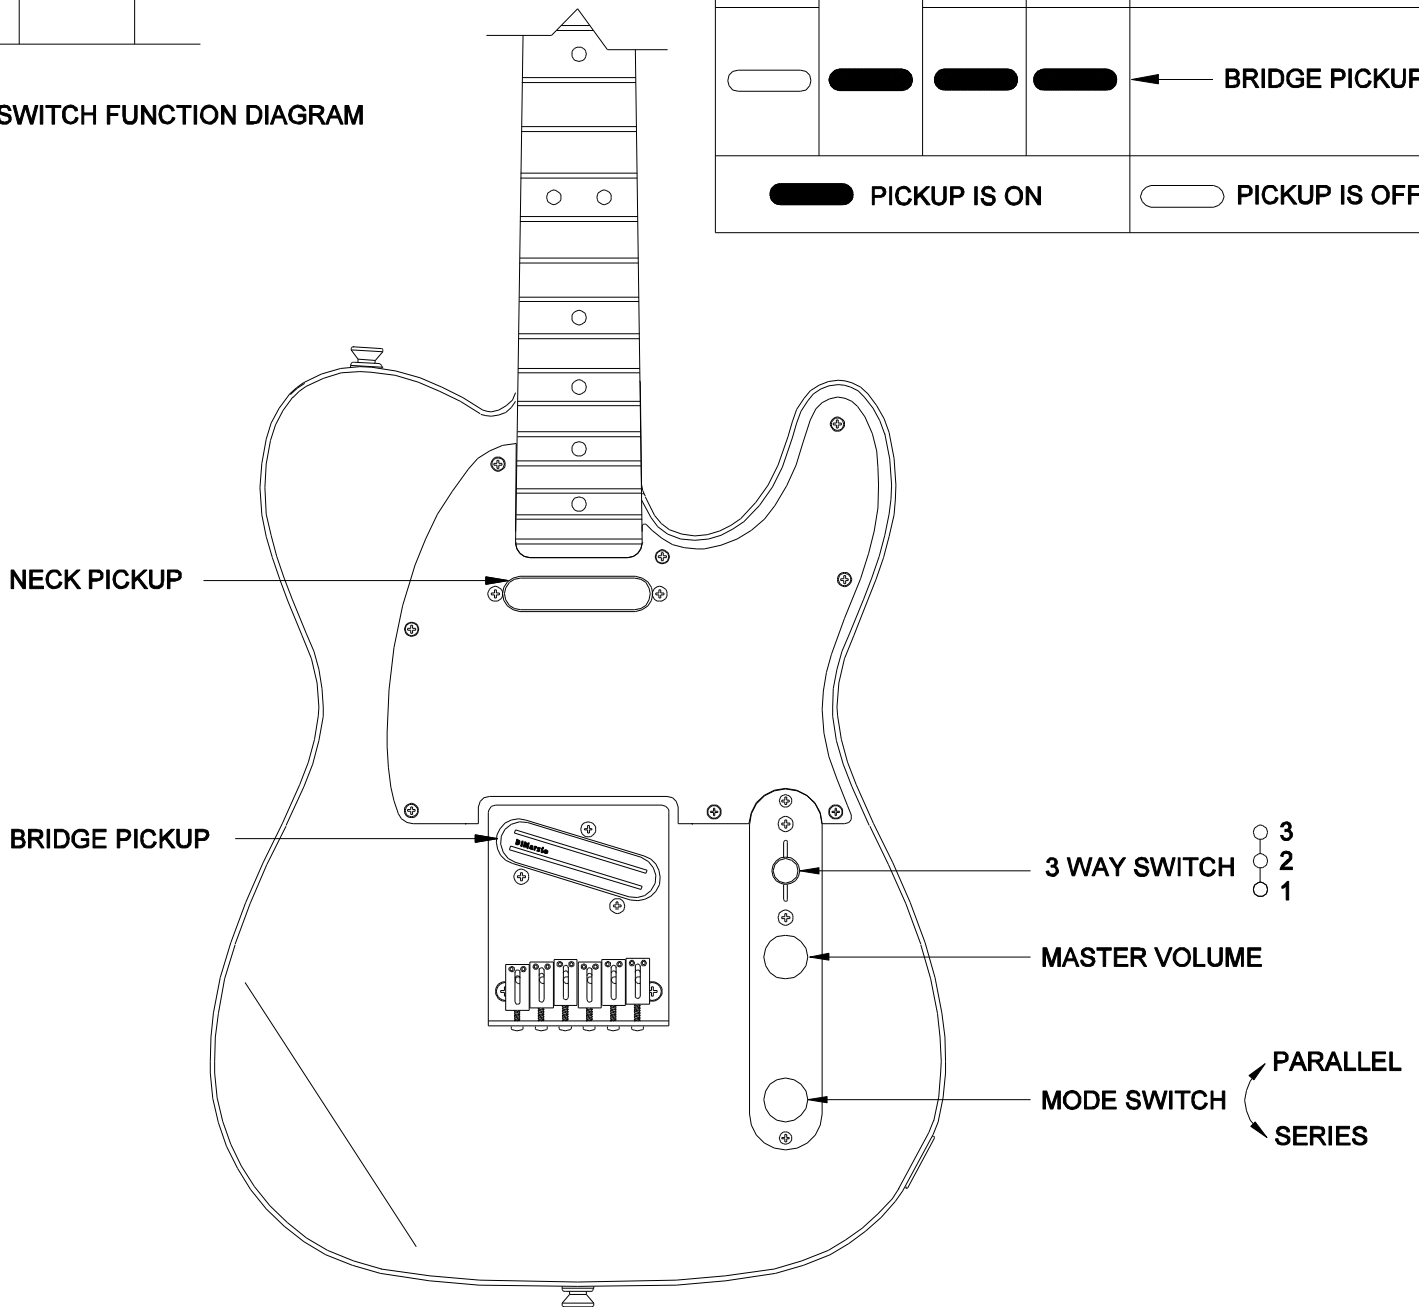

RICHIE KOTZEN TELECASTER 0255202 / 0255102

RICHIE KOTZEN TELECASTER 0255202 / 0255102

CONTROL ASSEMBLY

BRIDGE ASSEMBLY

SWITCH & CONTROL FUNCTION

SWITCH FUNCTION DIAGRAM

3 WAY SWITCH POSITION				
	3		2	 3 WAY SWITCH POSITION MODE SWITCH
	SERIES		2	
			1	NECK PICKUP
				BRIDGE PICKUP
PICKUP IS ON			PICKUP IS OFF	

RICHIE KOTZEN TELECASTER 0255202 / 0255102

REF.#	P/N	DESCRIPTION
1	080309	BODY, R.K.TELE SFS(255102-x49)
2	080310	BODY, R.K.TELE BSB(255202-x32)
3	080311	NECK, R.K.TELE
4	080312	T.KEY SG38-05P1 GOLD with W.Pearl Peg(Set of 6), R.K.TELE SFS(255102-x49)
5	080313	T.KEY SG38-07 GOLD(Set of 6), R.K.TELE BSB(255202-x32)
	080314	SCREW 2.4 X 10 GOLD, T.KEY MTG
6	080176	NUT 42.5x3.1x5.5 UREA
7	018803	S.GUIDE GOLD
	080315	SCREW, 2.1x10 GOLD, SG, VT PANEL MTG
8	080316	NECK MTG PLATE NPF F-MARK GOLD
	080317	SCREW, 4.5x45 GOLD, NECK SET PLATE MTG
9	080318	PICKGUARD, TL-RK WHITE PEARL, R,K.TELE SFS(255102-x49)
10	080319	PICKGUARD, TL-RK IVORY. R.K.TELE BSB(255202-x32)
	080320	SCREW, 2.6x12 GOLD, PICKGUARD & VT PANEL MTG
11	DP172GU	PICKUP, DiMarzio Twang King W/Gold Cover
12	DP384BKU	PICKUP, DiMarzio Chiopper-T(Gold Blade)
13	028370	END PIN, GOLD
	080321	SCREW, 3.5x25 GOLD, END PIN MTG
14	264929	CONTROL 250KA (24¢)
15	080322	CONTROL PANEL, TL-G
16	264857	SWITCH, 3WAY, VLX-3
17	080323	MODE-SWITCH, ROTARY 2WAY
18	080247	KNOB, SWITCH, BLACK(ROUND)
19	080324	KNOB, VOLUME & MODE-SW, GOLD, VK-4G
20	080124	JACK, OPEN SMALL
21	035740	FERRULE, JACK, GOLD
22	080325	BRIDGE ASSEMBLY GTC-201 GOLD
23	080326	FERRULE, STRING, GOLD