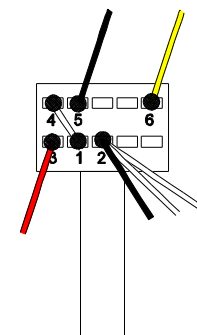

RICHIE KOTZEN TELECASTER 0255202 / 0255102

RICHIE KOTZEN TELECASTER 0255202 / 0255102

CONTROL ASSEMBLY

BRIDGE ASSEMBLY

SWITCH & CONTROL FUNCTION

SWITCH FUNCTION DIAGRAM

3 WAY SWITCH POSITION				
	3		2	 3 WAY SWITCH POSITION MODE SWITCH
	SERIES		2	
			1	NECK PICKUP
				BRIDGE PICKUP
PICKUP IS ON			PICKUP IS OFF	

RICHIE KOTZEN TELECASTER 0255202 / 0255102

REF.#	P/N	DESCRIPTION
1	080309	BODY, R.K.TELE SFS(255102-x49)
2	080310	BODY, R.K.TELE BSB(255202-x32)
3	080311	NECK, R.K.TELE
4	080312	T.KEY SG38-05P1 GOLD with W.Pearl Peg(Set of 6), R.K.TELE SFS(255102-x49)
5	080313	T.KEY SG38-07 GOLD(Set of 6), R.K.TELE BSB(255202-x32)
	080314	SCREW 2.4 X 10 GOLD, T.KEY MTG
6	080176	NUT 42.5x3.1x5.5 UREA
7	018803	S.GUIDE GOLD
	080315	SCREW, 2.1x10 GOLD, SG, VT PANEL MTG
8	080316	NECK MTG PLATE NPF F-MARK GOLD
	080317	SCREW, 4.5x45 GOLD, NECK SET PLATE MTG
9	080318	PICKGUARD, TL-RK WHITE PEARL, R,K.TELE SFS(255102-x49)
10	080319	PICKGUARD, TL-RK IVORY. R.K.TELE BSB(255202-x32)
	080320	SCREW, 2.6x12 GOLD, PICKGUARD & VT PANEL MTG
11	DP172GU	PICKUP, DiMarzio Twang King W/Gold Cover
12	DP384BKU	PICKUP, DiMarzio Chiopper-T(Gold Blade)
13	028370	END PIN, GOLD
	080321	SCREW, 3.5x25 GOLD, END PIN MTG
14	264929	CONTROL 250KA (24¢)
15	080322	CONTROL PANEL, TL-G
16	264857	SWITCH, 3WAY, VLX-3
17	080323	MODE-SWITCH, ROTARY 2WAY
18	080247	KNOB, SWITCH, BLACK(ROUND)
19	080324	KNOB, VOLUME & MODE-SW, GOLD, VK-4G
20	080124	JACK, OPEN SMALL
21	035740	FERRULE, JACK, GOLD
22	080325	BRIDGE ASSEMBLY GTC-201 GOLD
23	080326	FERRULE, STRING, GOLD