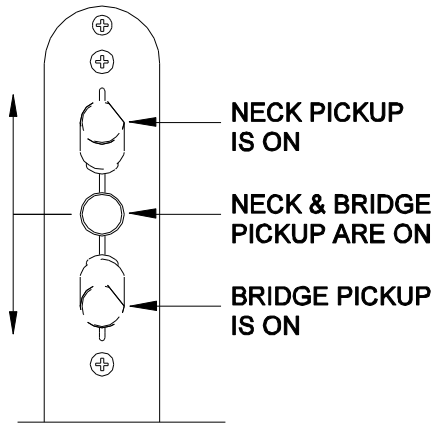

RICHIE KOTZEN TELECASTER 0255202 / 0255102

RICHIE KOTZEN TELECASTER 0255202 / 0255102

CONTROL ASSEMBLY

BRIDGE ASSEMBLY

SWITCH & CONTROL FUNCTION

SWITCH FUNCTION DIAGRAM

3 WAY SWITCH POSITION				
	3		2	 3 WAY SWITCH POSITION MODE SWITCH
	SERIES		2	
			1	NECK PICKUP
				BRIDGE PICKUP
PICKUP IS ON			PICKUP IS OFF	

RICHIE KOTZEN TELECASTER 0255202 / 0255102

REF.#	P/N	DESCRIPTION
1	080309	BODY, R.K.TELE SFS(255102-x49)
2	080310	BODY, R.K.TELE BSB(255202-x32)
3	080311	NECK, R.K.TELE
4	080312	T.KEY SG38-05P1 GOLD with W.Pearl Peg(Set of 6), R.K.TELE SFS(255102-x49)
5	080313	T.KEY SG38-07 GOLD(Set of 6), R.K.TELE BSB(255202-x32)
	080314	SCREW 2.4 X 10 GOLD, T.KEY MTG
6	080176	NUT 42.5x3.1x5.5 UREA
7	018803	S.GUIDE GOLD
	080315	SCREW, 2.1x10 GOLD, SG, VT PANEL MTG
8	080316	NECK MTG PLATE NPF F-MARK GOLD
	080317	SCREW, 4.5x45 GOLD, NECK SET PLATE MTG
9	080318	PICKGUARD, TL-RK WHITE PEARL, R,K.TELE SFS(255102-x49)
10	080319	PICKGUARD, TL-RK IVORY. R.K.TELE BSB(255202-x32)
	080320	SCREW, 2.6x12 GOLD, PICKGUARD & VT PANEL MTG
11	DP172GU	PICKUP, DiMarzio Twang King W/Gold Cover
12	DP384BKU	PICKUP, DiMarzio Chiopper-T(Gold Blade)
13	028370	END PIN, GOLD
	080321	SCREW, 3.5x25 GOLD, END PIN MTG
14	264929	CONTROL 250KA (24¢)
15	080322	CONTROL PANEL, TL-G
16	264857	SWITCH, 3WAY, VLX-3
17	080323	MODE-SWITCH, ROTARY 2WAY
18	080247	KNOB, SWITCH, BLACK(ROUND)
19	080324	KNOB, VOLUME & MODE-SW, GOLD, VK-4G
20	080124	JACK, OPEN SMALL
21	035740	FERRULE, JACK, GOLD
22	080325	BRIDGE ASSEMBLY GTC-201 GOLD
23	080326	FERRULE, STRING, GOLD