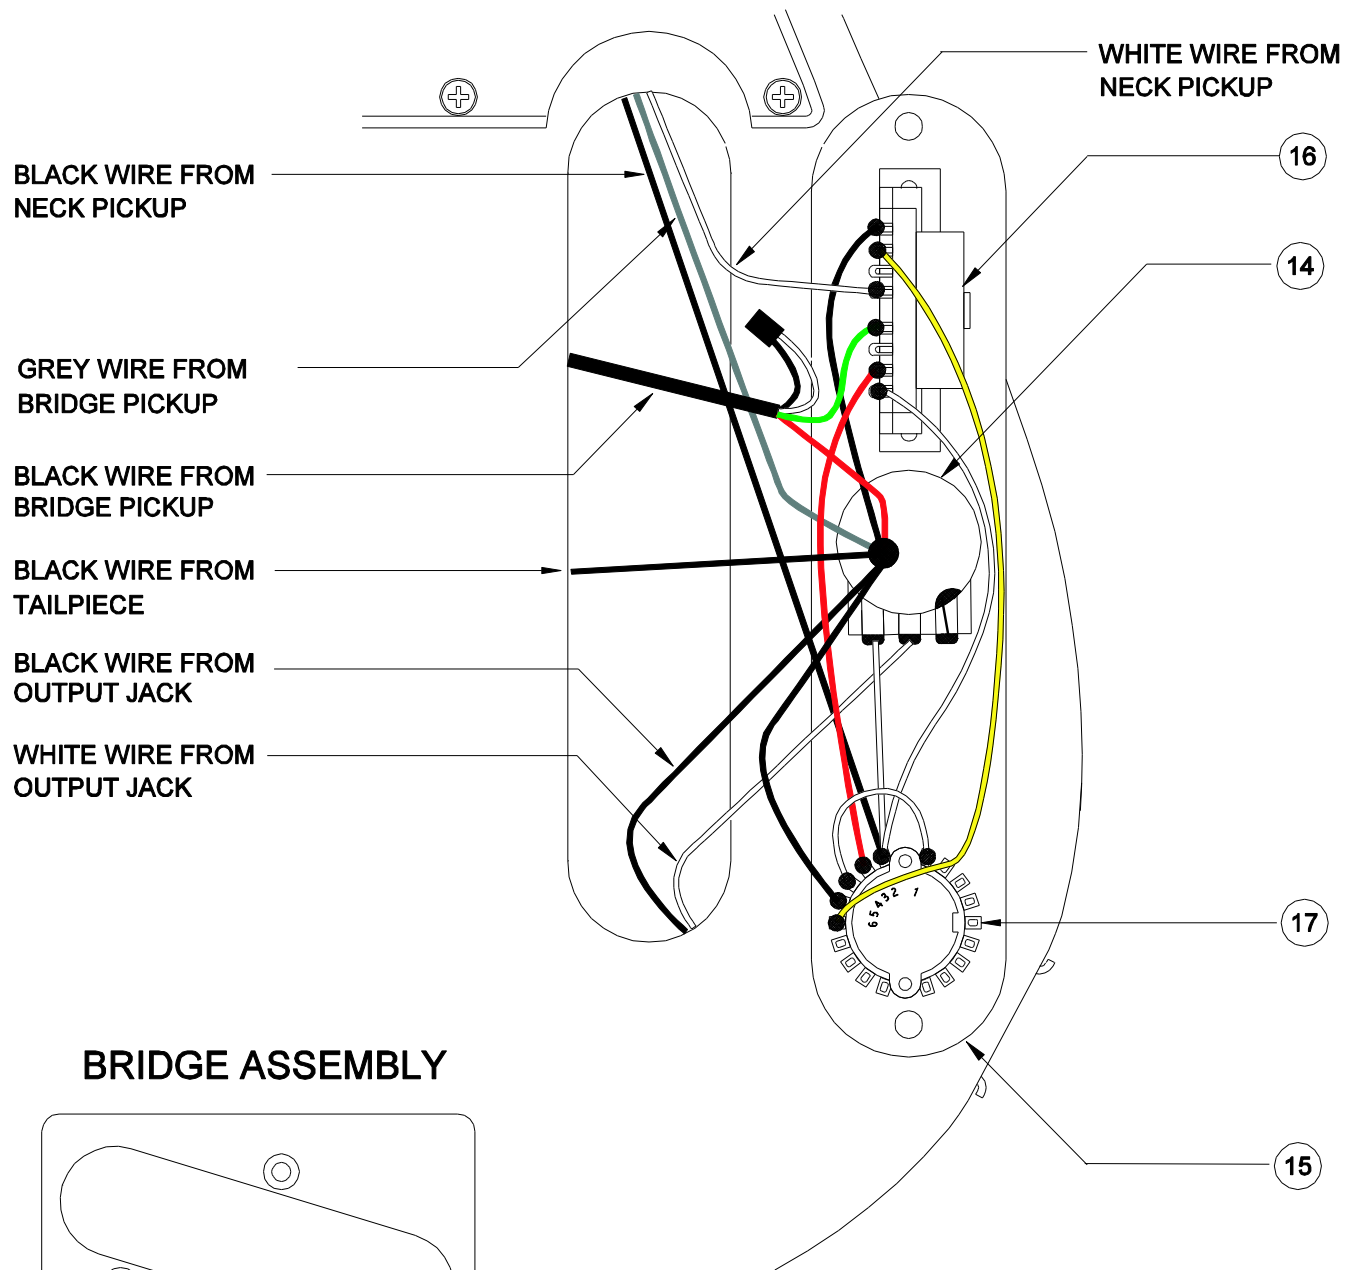

RICHIE KOTZEN TELECASTER 0255202 / 0255102

RICHIE KOTZEN TELECASTER 0255202 / 0255102

CONTROL ASSEMBLY

BRIDGE ASSEMBLY

SWITCH & CONTROL FUNCTION

SWITCH FUNCTION DIAGRAM

3 WAY SWITCH POSITION				
	3		2	 3 WAY SWITCH POSITION MODE SWITCH
	SERIES		2	
			1	NECK PICKUP
				BRIDGE PICKUP
PICKUP IS ON			PICKUP IS OFF	

RICHIE KOTZEN TELECASTER 0255202 / 0255102

REF.#	P/N	DESCRIPTION
1	080309	BODY, R.K.TELE SFS(255102-x49)
2	080310	BODY, R.K.TELE BSB(255202-x32)
3	080311	NECK, R.K.TELE
4	080312	T.KEY SG38-05P1 GOLD with W.Pearl Peg(Set of 6), R.K.TELE SFS(255102-x49)
5	080313	T.KEY SG38-07 GOLD(Set of 6), R.K.TELE BSB(255202-x32)
	080314	SCREW 2.4 X 10 GOLD, T.KEY MTG
6	080176	NUT 42.5x3.1x5.5 UREA
7	018803	S.GUIDE GOLD
	080315	SCREW, 2.1x10 GOLD, SG, VT PANEL MTG
8	080316	NECK MTG PLATE NPF F-MARK GOLD
	080317	SCREW, 4.5x45 GOLD, NECK SET PLATE MTG
9	080318	PICKGUARD, TL-RK WHITE PEARL, R,K.TELE SFS(255102-x49)
10	080319	PICKGUARD, TL-RK IVORY. R.K.TELE BSB(255202-x32)
	080320	SCREW, 2.6x12 GOLD, PICKGUARD & VT PANEL MTG
11	DP172GU	PICKUP, DiMarzio Twang King W/Gold Cover
12	DP384BKU	PICKUP, DiMarzio Chiopper-T(Gold Blade)
13	028370	END PIN, GOLD
	080321	SCREW, 3.5x25 GOLD, END PIN MTG
14	264929	CONTROL 250KA (24¢)
15	080322	CONTROL PANEL, TL-G
16	264857	SWITCH, 3WAY, VLX-3
17	080323	MODE-SWITCH, ROTARY 2WAY
18	080247	KNOB, SWITCH, BLACK(ROUND)
19	080324	KNOB, VOLUME & MODE-SW, GOLD, VK-4G
20	080124	JACK, OPEN SMALL
21	035740	FERRULE, JACK, GOLD
22	080325	BRIDGE ASSEMBLY GTC-201 GOLD
23	080326	FERRULE, STRING, GOLD