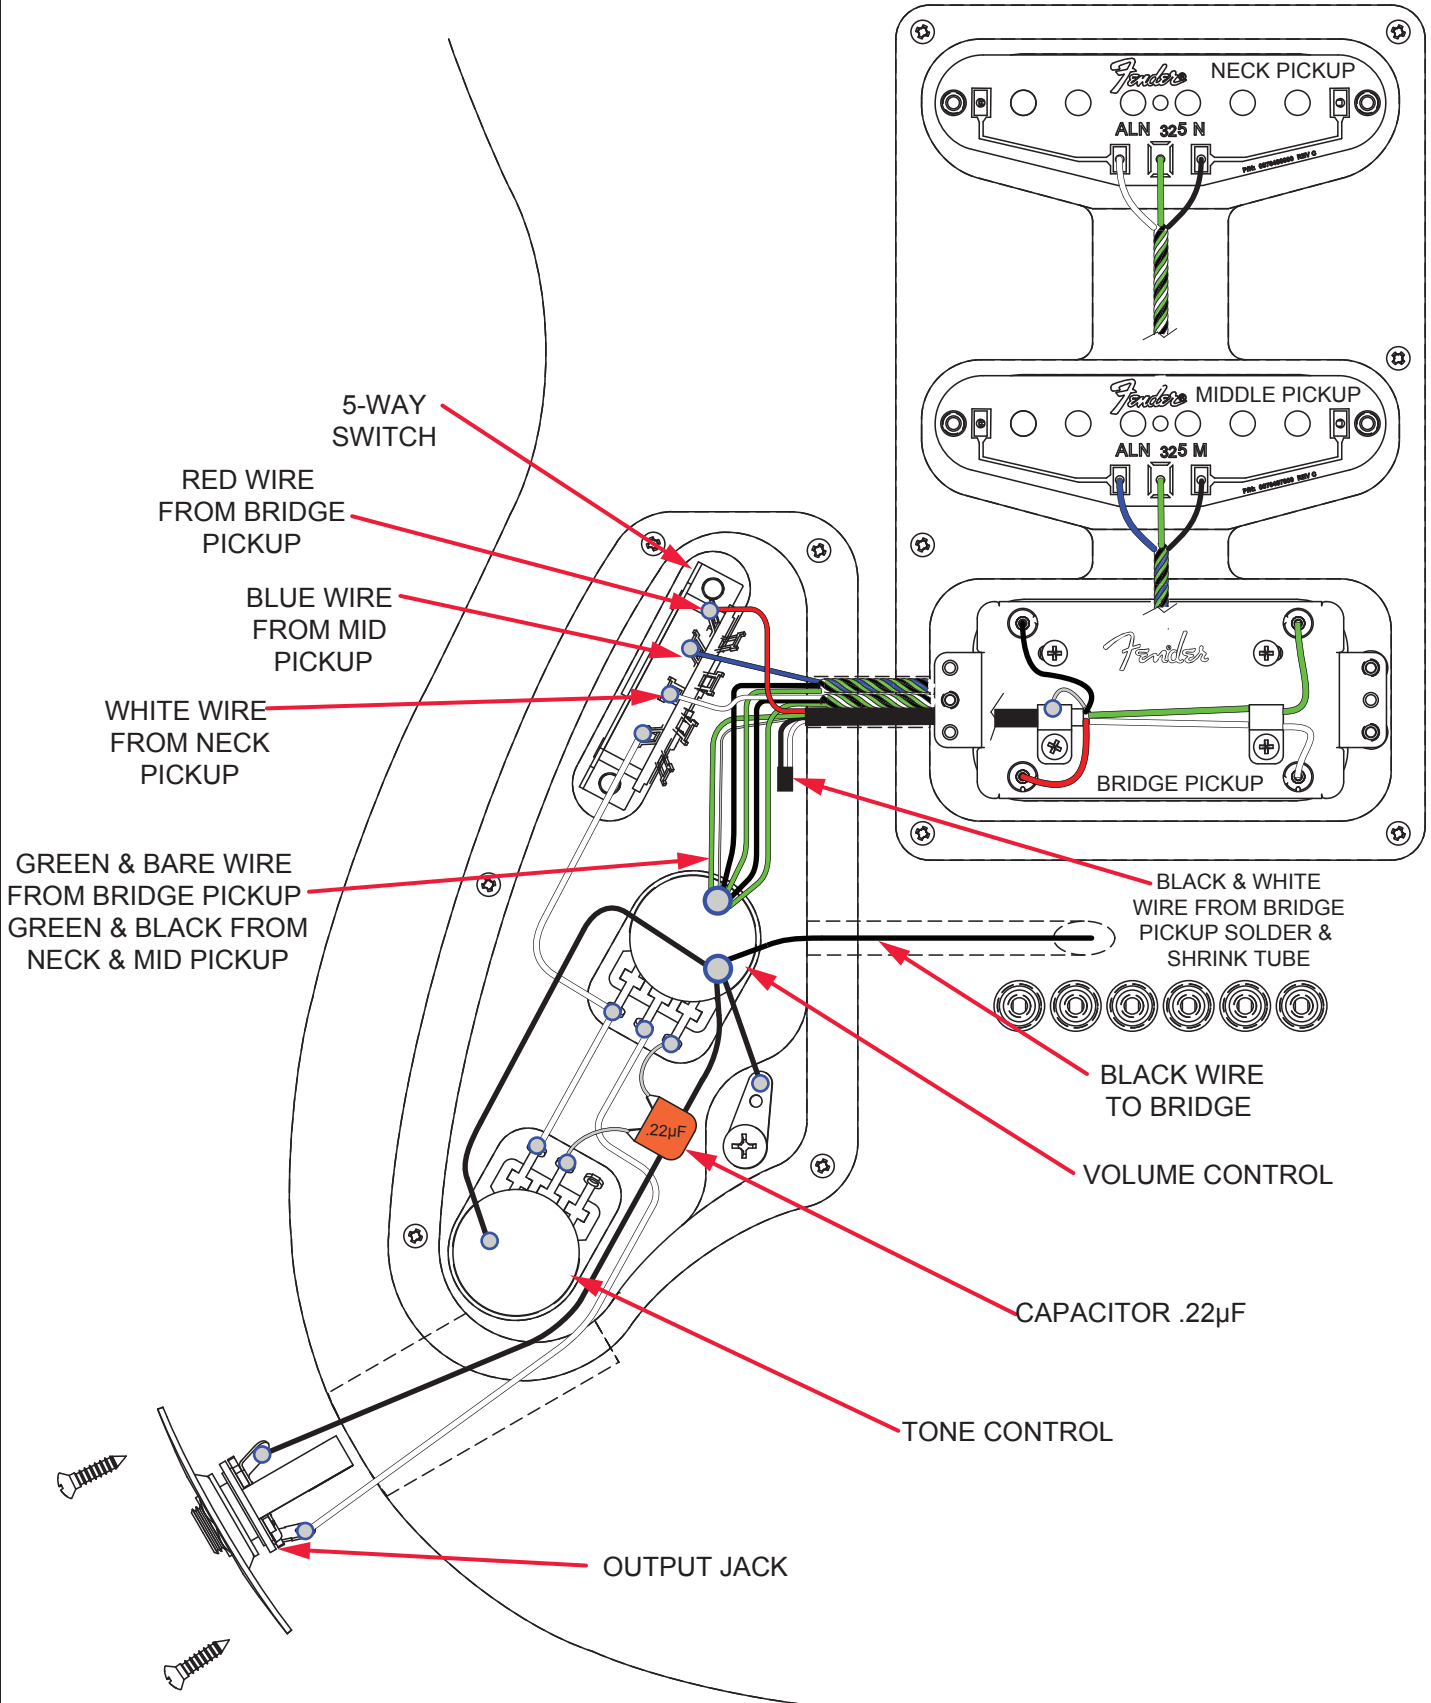

*= NOT PICTURED IN DIAGRAM

AMERICAN STANDARD LONGBOARD STRATOCASTER® LTD ED
(0171506721)

REF#	DESCRIPTION	PART NUMBER
28	PICKUP ASSY STRAT NK ALN325 AGED WHT	0993115003
29	TUBING LATEX CUT .300 X 1/8 ID X 1/4 OD	0994916000
30	SCREW SPECIAL MACH 4-40 X 13/16 #5 HEAD RHP ZA	0063396049
31	PICKUP ASSY STRAT MID ALN325 AGED WHT	0993115002
32	COVER CNTRL LONGBOARD STRAT BLK	7707584000
33	SCREW SMAB 2 X 1/2 FHP BLX	9280530407
34	BACK PLATE STRAT LONGBOARD BACK LOAD CLEAR	7707583000
35	STRAP BUTTON CHROME	0063267049
36	SCREW WOOD 6 X 1 OHP NI	0016188049
37	WHITE FELT WASHERS	0994930000
38	SCREW SET 1/4-20 X 3/8 OP NI HEX	0031571000
39	FERRULE STRING RETAINER CHROME	0994917000
*	CASE ABS MOLDED STRAT/TELE	0996105106
*	WRENCH 1/8 X 1-1/4 X 2-3/4 HEX	0023811049
*	WRENCH .050 HEX KEY SHORT ARM	0018531049

*= NOT PICTURED IN DIAGRAM

AMERICAN STANDARD LONGBOARD STRATOCASTER® LTD ED

(0171506721)

WIRING ASSEMBLY

AMERICAN STANDARD LONGBOARD STRATOCASTER® LTD ED

(0171506721)

SWITCH AND CONTROL FUNCTION

5-WAY SWITCH POSITION					
					SWITCH POSITION
T1	T1	T1	T1	T1	CONTROL
					← NECK PICKUP
					← MIDDLE PICKUP
					← BRIDGE PICKUP
	PICKUP IS ON				INDICATES POSITION OF 5-WAY SWITCH
	PICKUP IS OFF				