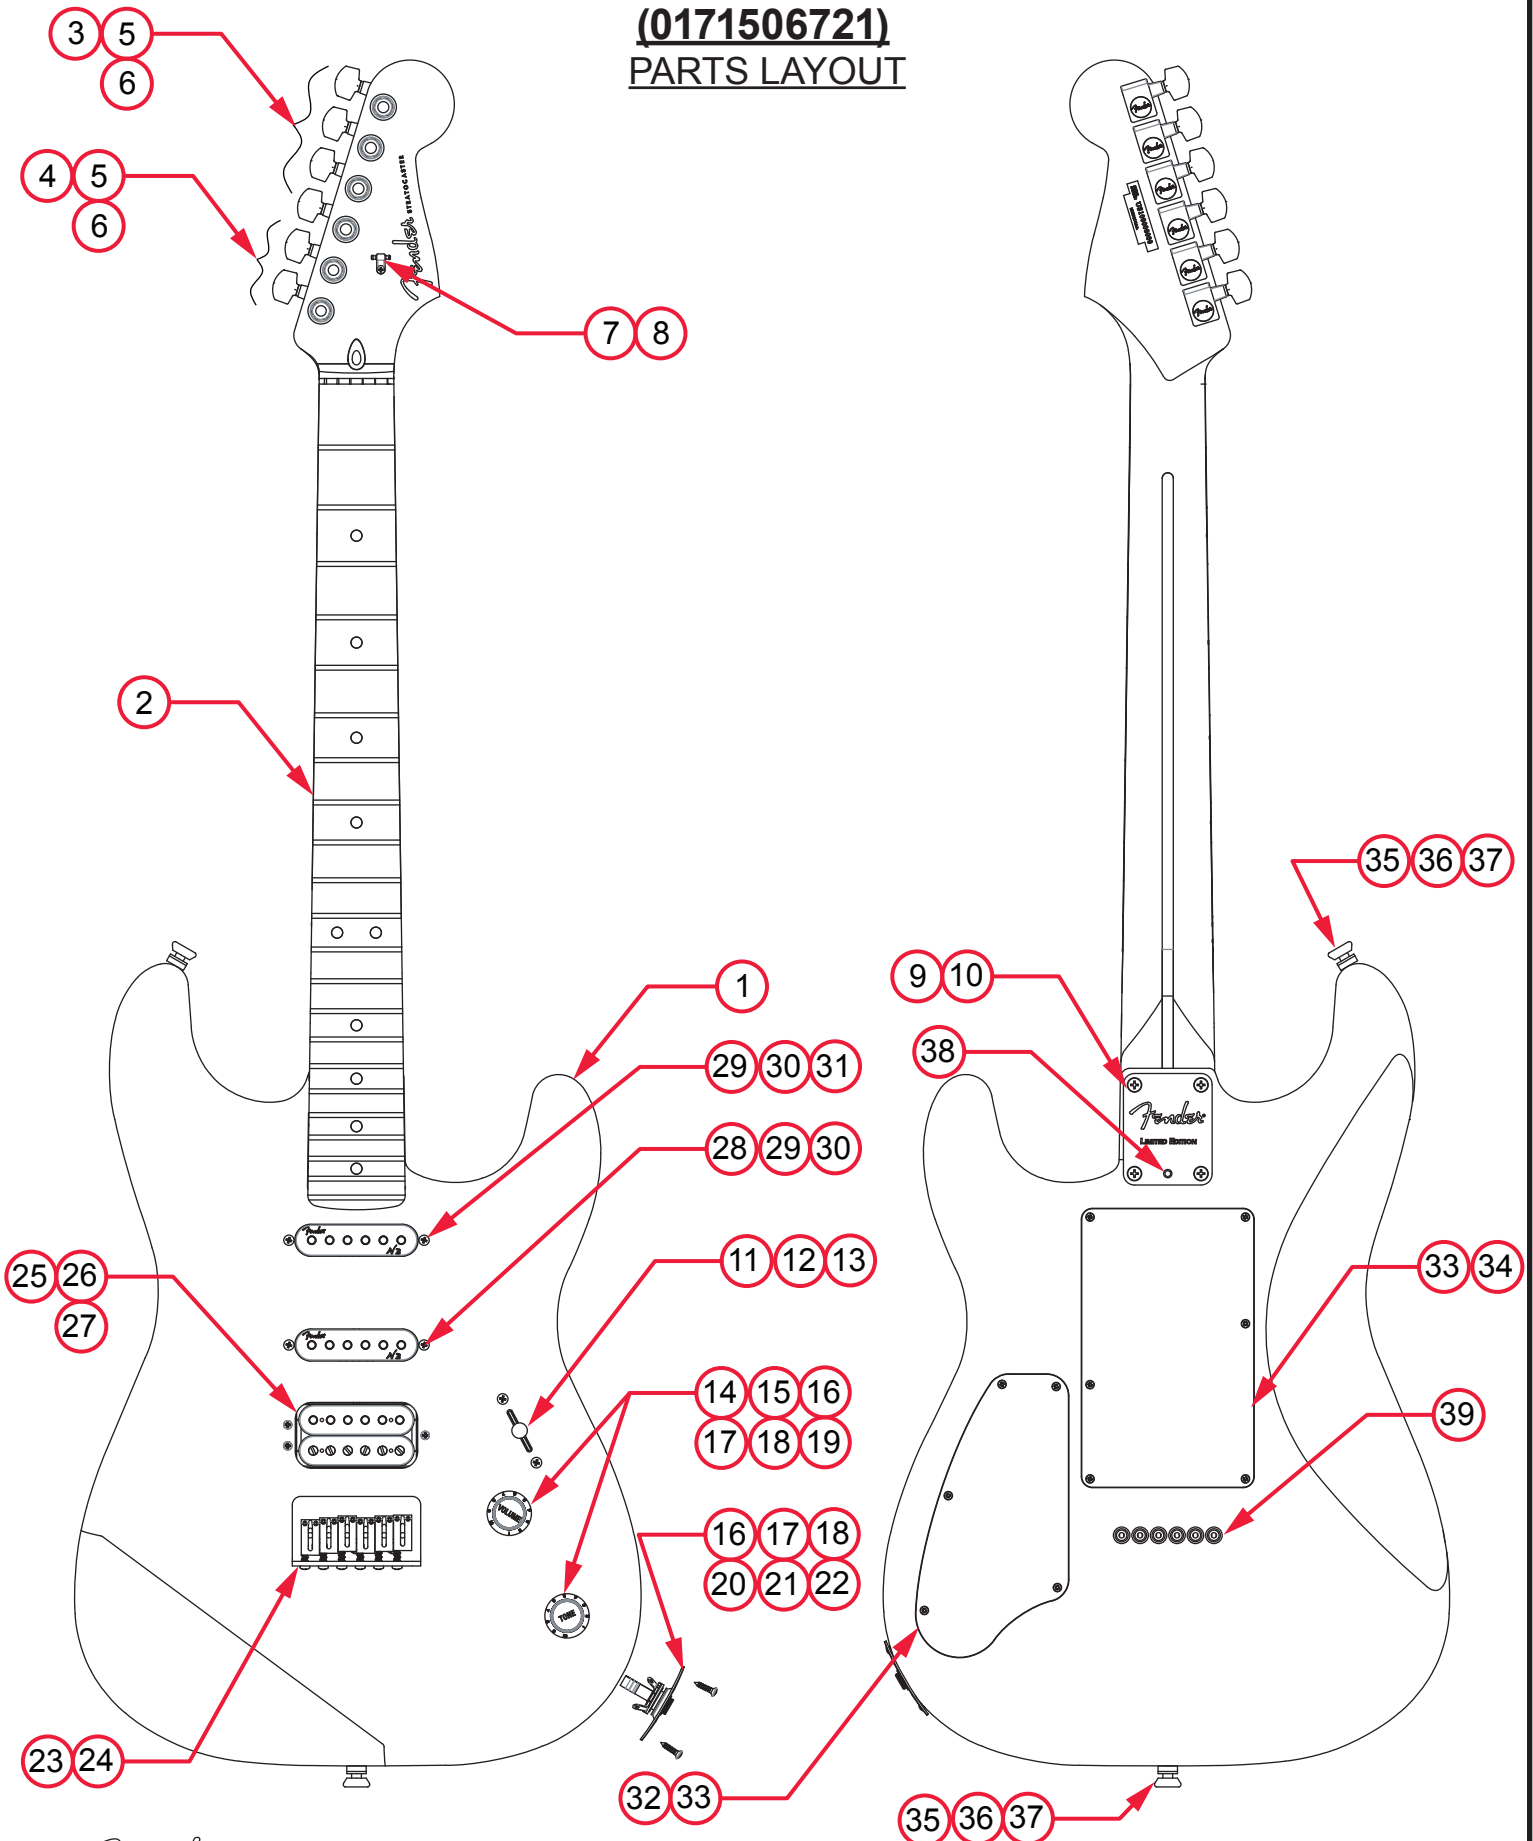

AMERICAN STANDARD LONGBOARD STRATOCASTER® LTD ED

(0171506721)
PARTS LAYOUT

AMERICAN STANDARD LONGBOARD STRATOCASTER® LTD ED

(0171506721)

PARTS LIST

REF#	DESCRIPTION	PART NUMBER
1	BODY LTD ED LONGBOARD STRAT	7707567521
2	NECK ASSY LTD ED LONGBOARD STRAT	7707568000
3	KEY GTR 2 PIN MTG SHORT	0058142000
4	KEY GTR DUAL PIN MNT	0990820100
5	WASHER KEY	0053106049
6	BUSHING KEY	0058820049
7	STRING GUIDE TREE AM STD	0021537000
8	SCREW SMAB 3 X 3/8 RHP ZA CHROME	0021405049
9	NECK PLATE LTD ED CHROME W/TILT	0080684000
10	SCREW SMA 8 X 1-3/4 OHPH ZARTAN	0021424049
11	SWITCH 5-WAY LEVER W/METAL	0991367000
12	SCREW 6-32 X 5/8 RHP ZARTAN	0994925000
13	KNOB P/U SWITCH VINT AGED WHT	0994938000
14	KNOBS STRAT 1 VOL 2 TONE AGED WHT	0991369000
15	CONTROL 250K SPLIT SHAFT 3/8"	0061293000
16	NUT HEX 3/8-32 X 3/32 TK NI	0016352049
17	WASHER LOCK INTL 3/8 X .687	0016436049
18	WASHER FLAT 3/8 X .614 NI	0031153049
19	CAPACITOR MPF RDL .022µF 250V 10%	0024832049
20	JACK PHONE OPEN CIRCT 11	0021956049
21	FERRULE JACK RECESS FOOTBALL CHROME	0050100000
22	SCREW WOOD 4 X 1-1/4 RH ZA	0021408049
23	BRIDGE ASSY SUBSONIC HARDTAIL	0058420000
23A	BRIDGE PLATE NON TREMOLO	0032911000
23B	SADDLE CC STRAT SS POL RH CC	0058084000
23C	SCREW MACH 4-40 X 5/8 PHP BLK	0017031049
23D	SPRING BRIDGE 4 COIL 3/8 BLACK	0019394049
23E	SPRING BRIDGE 3 COIL 1/4 BLACK	0019395049
23F	SCREW HEIGHT ADJ 1/4	0026779049
23G	SCREW HEIGHT ADJ 5/16	0026780049
24	SCREW SMA 8 X 1 OHP ZA	0021373049
25	PICKUP ASSY SB-2 ZEBRA	7707957000
26	TUBING LATEX CUT .550 X 1/8 ID X .250 OD	0039410000
27	SCREW MACH 3-48 X 13/16 RHP #4 HEAD ZA	0050166049

*= NOT PICTURED IN DIAGRAM