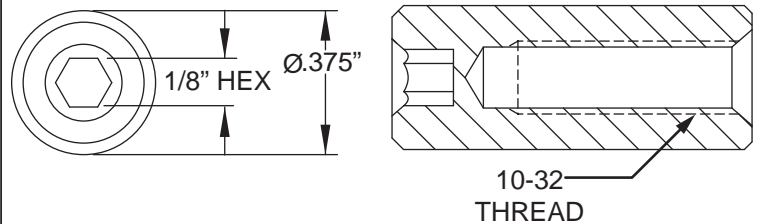

TRUSS ROD NUT P/N 0994943000
TRUSS ROD ADJUSTMENT WRENCH:
1/8" HEX KEY P/N 0023811049