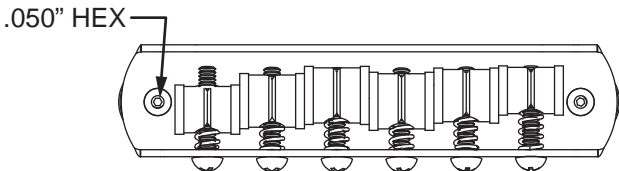

**NECK PROFILE: MODERN DEEP "C"**

1ST FRET PROFILE

12TH FRET PROFILE

**STAGGERED TUNING MACHINE P/N 0073114049**  
**OUTER SHAFT DIAMETER .394"**

**TUNING MACHINE THRU-HOLE**  
**INNER DIAMETER .404"**

**BRIDGE HEIGHT ADJUSTMENT WRENCH:**  
**.050" HEX KEY P/N 0018531049**