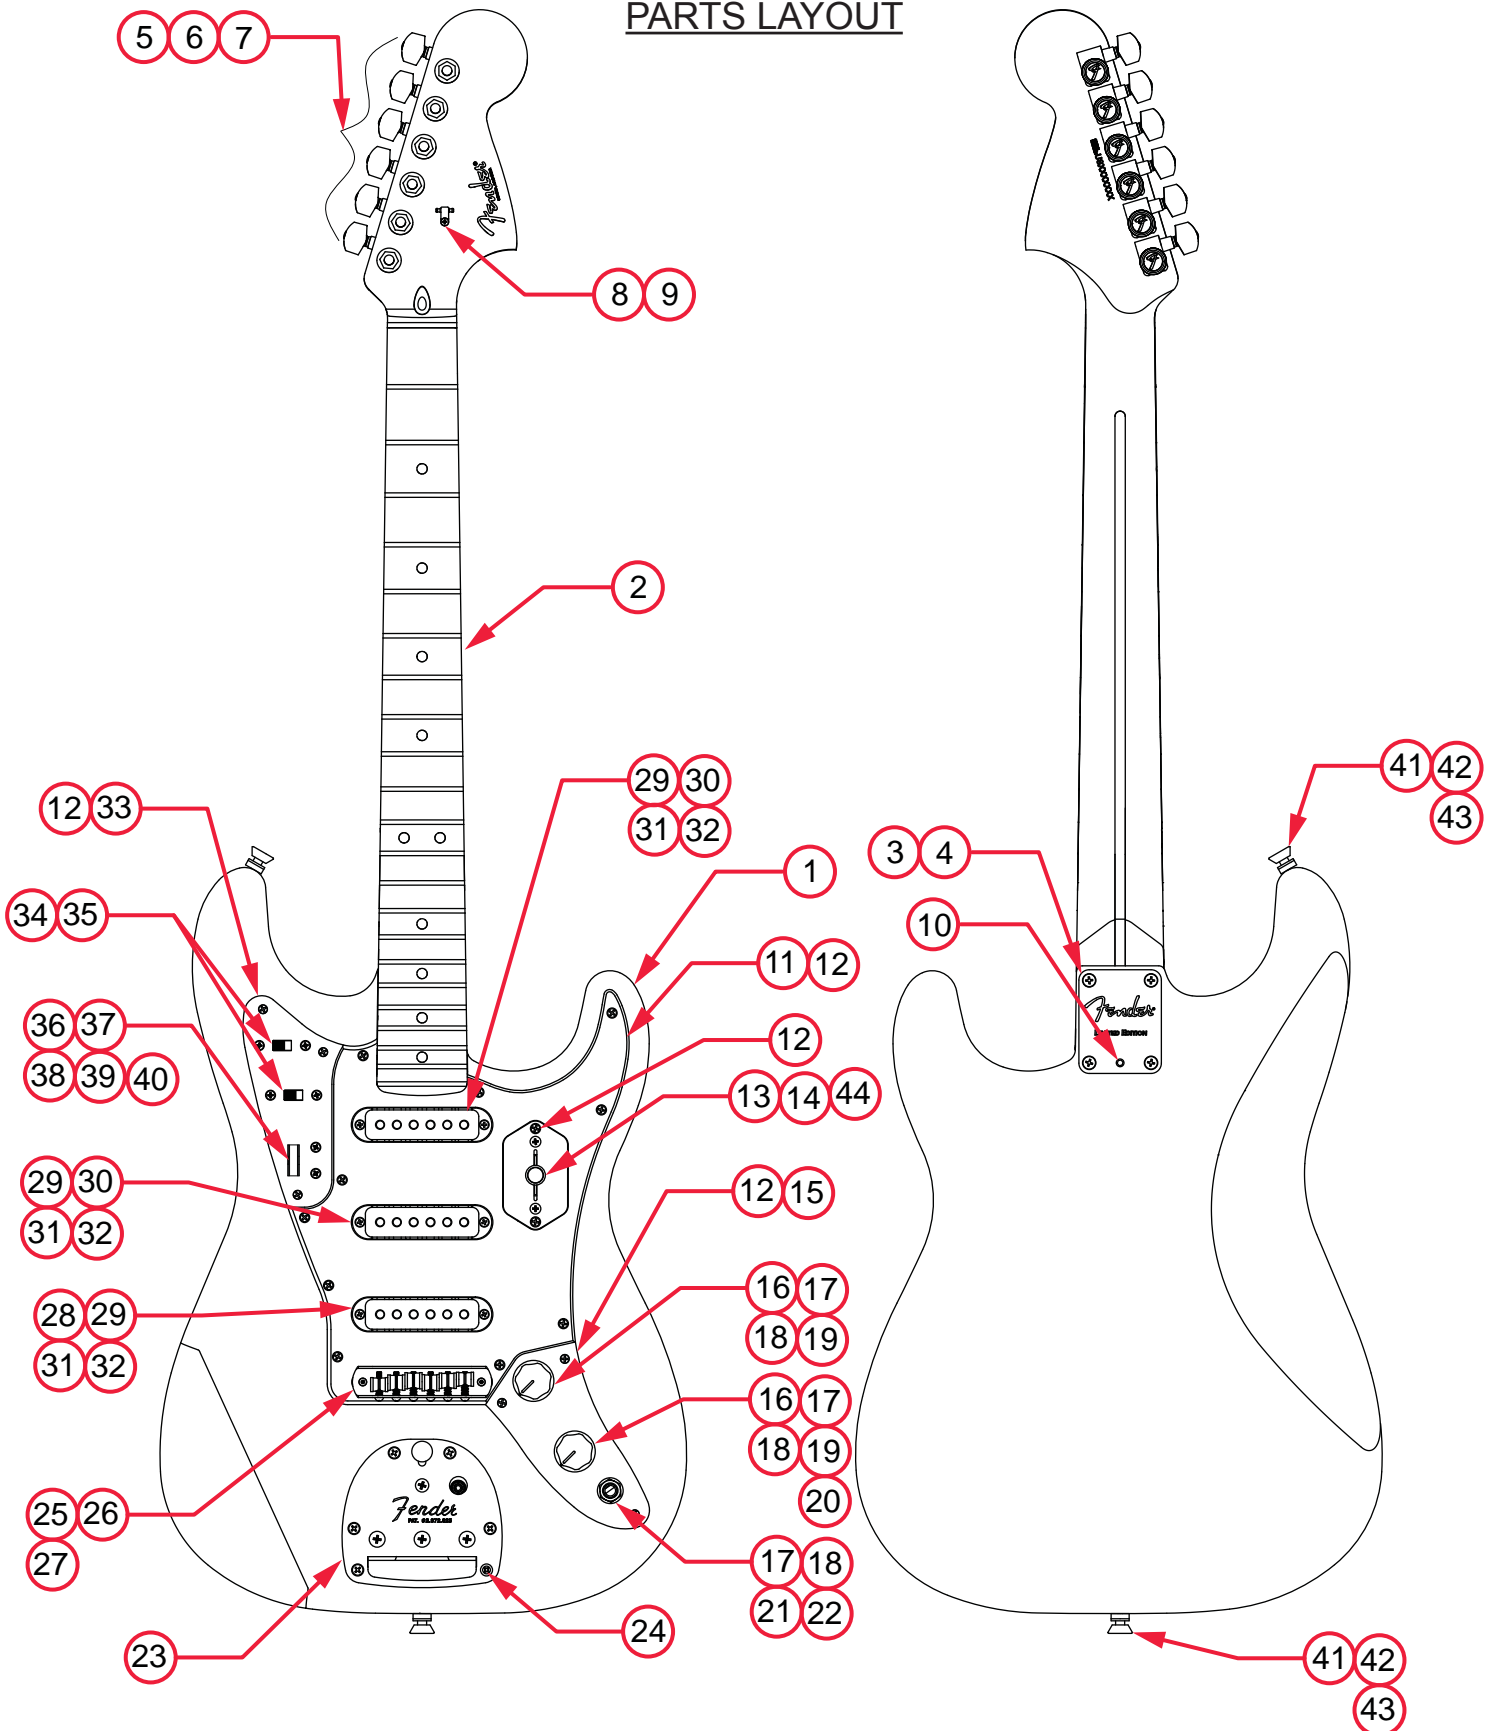

# LIMITED EDITION JAG STRATOCASTER (0176070709)

## PARTS LAYOUT

## PARTS LIST

REF#	DESCRIPTION	PART NUMBER
1	BODY LTD ED JAG STRATOCASTER CAR	7712304509
2	NECK ASSY LTD ED JAG STRAT RW	7712303000
3	NECK PLATE LTD ED ALUM CHROME W/TILT	7711588000
4	SCREW SMA 8 X 1-3/4 OHP NI	0015636049
5	KEY LOC 1,2,3 POLISHED CHROME SHORT	0073114049
6	WASHER KEY SET	0053106049
7	BUSHING KEY SET	0058820049
8	STRING GUIDE TREE AM STD W/HDWR	0994911000
9	SCREW SMAB 3 X 3/8 RHP STL NI	0011357049
10	SET SCREW 1/4-20 X 3/8 OP NI HEX	0031571049
11	PICKGUARD LTD ED JAG STRATOCASTER TORT	7712453000
12	SCREW SMAB 4 X 1/2 OHP NI	0015578049
13	SWITCH 5 POS DISC 4 POL #51970	0992251000
14	SWITCH PLATE JAGUAR LEVER SWITCH	0091903000
15	PLATE MASTER CONTROL JAGUAR	0054505000
16	KNOB LARGE SKIRTED BLACK	0019455049
17	NUT HEX 3/8-32 X 3/32 TK NI	0016352049
18	WASHER LOCK INTL 3/8 X .687	0016436049
19	CONTROL 250K 10% AUDIO METAL	0990831000
20	CAPACITOR MPF RDL .022MF 250V 10%	0024832049
21	JACK PHONE OPEN CIRCUIT 11	0021956049
22	WASHER FLAT 3/8 X .614 NI	0031153049
23	TREMOLO ASSY AM PRO JAGUAR / JAZZMASTER	7710479000
23A	BASE PLATE TREMOLO JAGUAR / JAZZMASTER	0054467000
23B	GUIDE PLATE TREMOLO JAGUAR / JAZZMASTER	0054470000
23C	SCREW M 8-32 X 1/4 UHFP NI	0015891049
23D	FLOATING TREMOLO PLATE TAIL PIECE	0054468000
23E	TAILPIECE STIFFENER PLATE TREMOLO JAGUAR / JAZZMASTER	0054469000
23F	CHROME LOCK BUTTON TREMOLO	0054474000
23G	WAVE WASHER #6 .170 ID X .385 OD	0054476000
23H	SCREW M 8-32 X 1-1/4 PHP NI	0015966000
23I	TREMOLO ACTION SPRING .080 X 6 CO	0019307000
23J	SPRING PERCH TREMOLO	0024992000
23K	SCREW M 8-32 X 1/4 THP NI	0015891049
23L	SLEEVE TREMOLO LEVER AM PRO JAG/JAZZ NI	7710465000
23M	SPRING COMPRESSION .210X.575 BLK OXIDE	7710661000