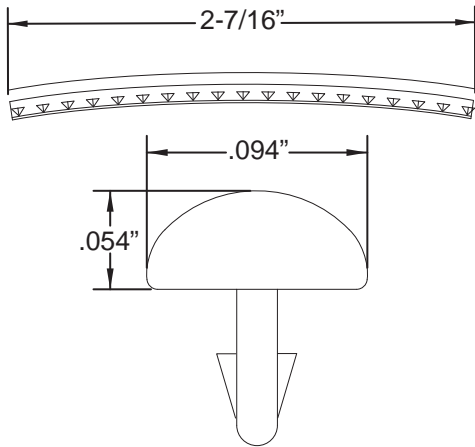

LIMITED EDITION JAG STRATOCASTER (0176070709)

ADDITIONAL SPECIFICATION DETAIL

FRET SIZE: JUMBO NARROW
(FRET DIMENSIONS ARE BEFORE INSTALLATION)

PLEASE NOTE: AS EACH NECK IS SANDED & FINISHED BY HAND, THICKNESS DIMENSIONS MAY VARY SLIGHTLY FROM THOSE SHOWN.

NECK PROFILE: MODERN DEEP "C"