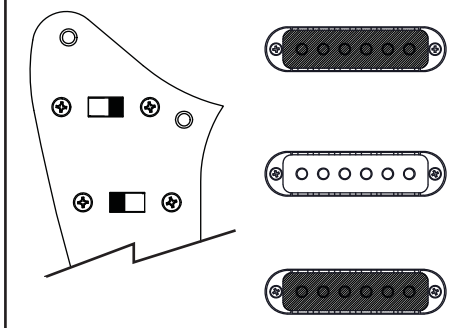

## WIRING ASSEMBLY

## SWITCH AND CONTROL FUNCTION

PICKUP IS ON 	5-WAY SWITCH POSITION	5 ● 4 ○ 3 ○ 2 ○ 1 ○	5 ○ 4 ● 3 ○ 2 ○ 1 ○	5 ○ 4 ○ 3 ● 2 ○ 1 ○	5 ○ 4 ○ 3 ○ 2 ● 1 ○	5 ○ 4 ○ 3 ○ 2 ○ 1 ●
	NECK PICKUP					
PICKUP IS OFF 	MIDDLE PICKUP					
	BRIDGE PICKUP					

ONLY ACTIVE WHILE 5-WAY SWITCH IS IN POSITION 3 & SWITCH IS IN THE ON POSITION

PRESET CONTROL ON/OFF SWITCH  
 ON  
 OFF

PRESET SWITCH COMBINATION  
 NECK & BRIDGE PICKUPS ON

PRESET SWITCH COMBINATION  
 ALL PICKUPS ON