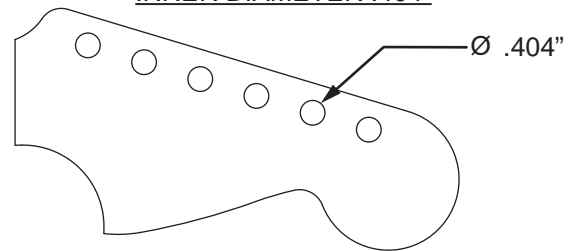

## ADDITIONAL SPECIFICATION DETAIL

**FRET SIZE: JUMBO NARROW**  
(FRET DIMENSIONS ARE BEFORE INSTALLATION)

PLEASE NOTE: AS EACH NECK IS SANDED & FINISHED BY HAND, THICKNESS DIMENSIONS MAY VARY SLIGHTLY FROM THOSE SHOWN.

**NECK PROFILE: MODERN DEEP "C"**

1ST FRET PROFILE

12TH FRET PROFILE

**STAGGERED TUNING MACHINE P/N 0073114049**  
**OUTER SHAFT DIAMETER .394"**

**TUNING MACHINE THRU-HOLE**  
**INNER DIAMETER .404"**

**BRIDGE HEIGHT ADJUSTMENT WRENCH:**  
**.050" HEX KEY P/N 0018531049**