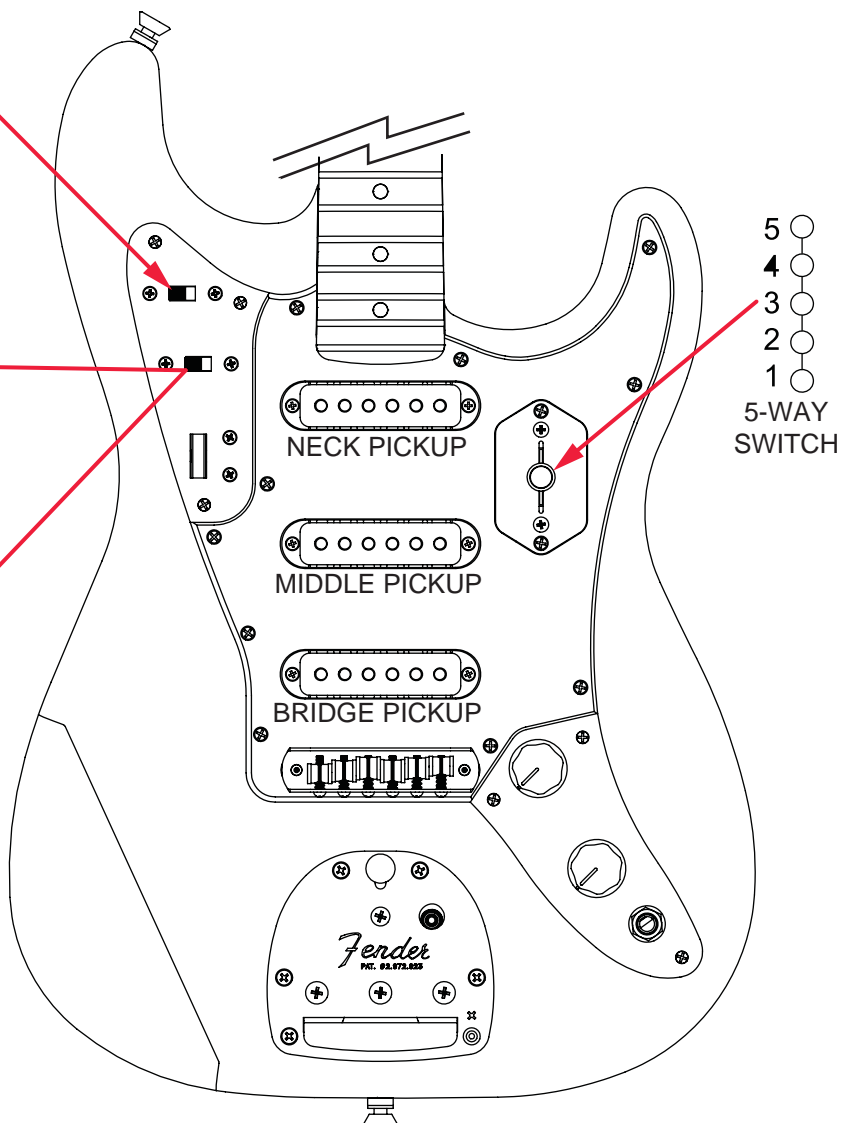

## WIRING ASSEMBLY

## SWITCH AND CONTROL FUNCTION

PICKUP IS ON 	5-WAY SWITCH POSITION	5 ● 4 ○ 3 ○ 2 ○ 1 ○	5 ○ 4 ● 3 ○ 2 ○ 1 ○	5 ○ 4 ○ 3 ● 2 ○ 1 ○	5 ○ 4 ○ 3 ○ 2 ● 1 ○	5 ○ 4 ○ 3 ○ 2 ○ 1 ●
	NECK PICKUP					
PICKUP IS OFF 	MIDDLE PICKUP					
	BRIDGE PICKUP					

ONLY ACTIVE WHILE 5-WAY SWITCH IS IN POSITION 3 & SWITCH IS IN THE ON POSITION

PRESET CONTROL ON/OFF SWITCH  
 ON  
 OFF

PRESET SWITCH COMBINATION  
 NECK & BRIDGE PICKUPS ON

PRESET SWITCH COMBINATION  
 ALL PICKUPS ON