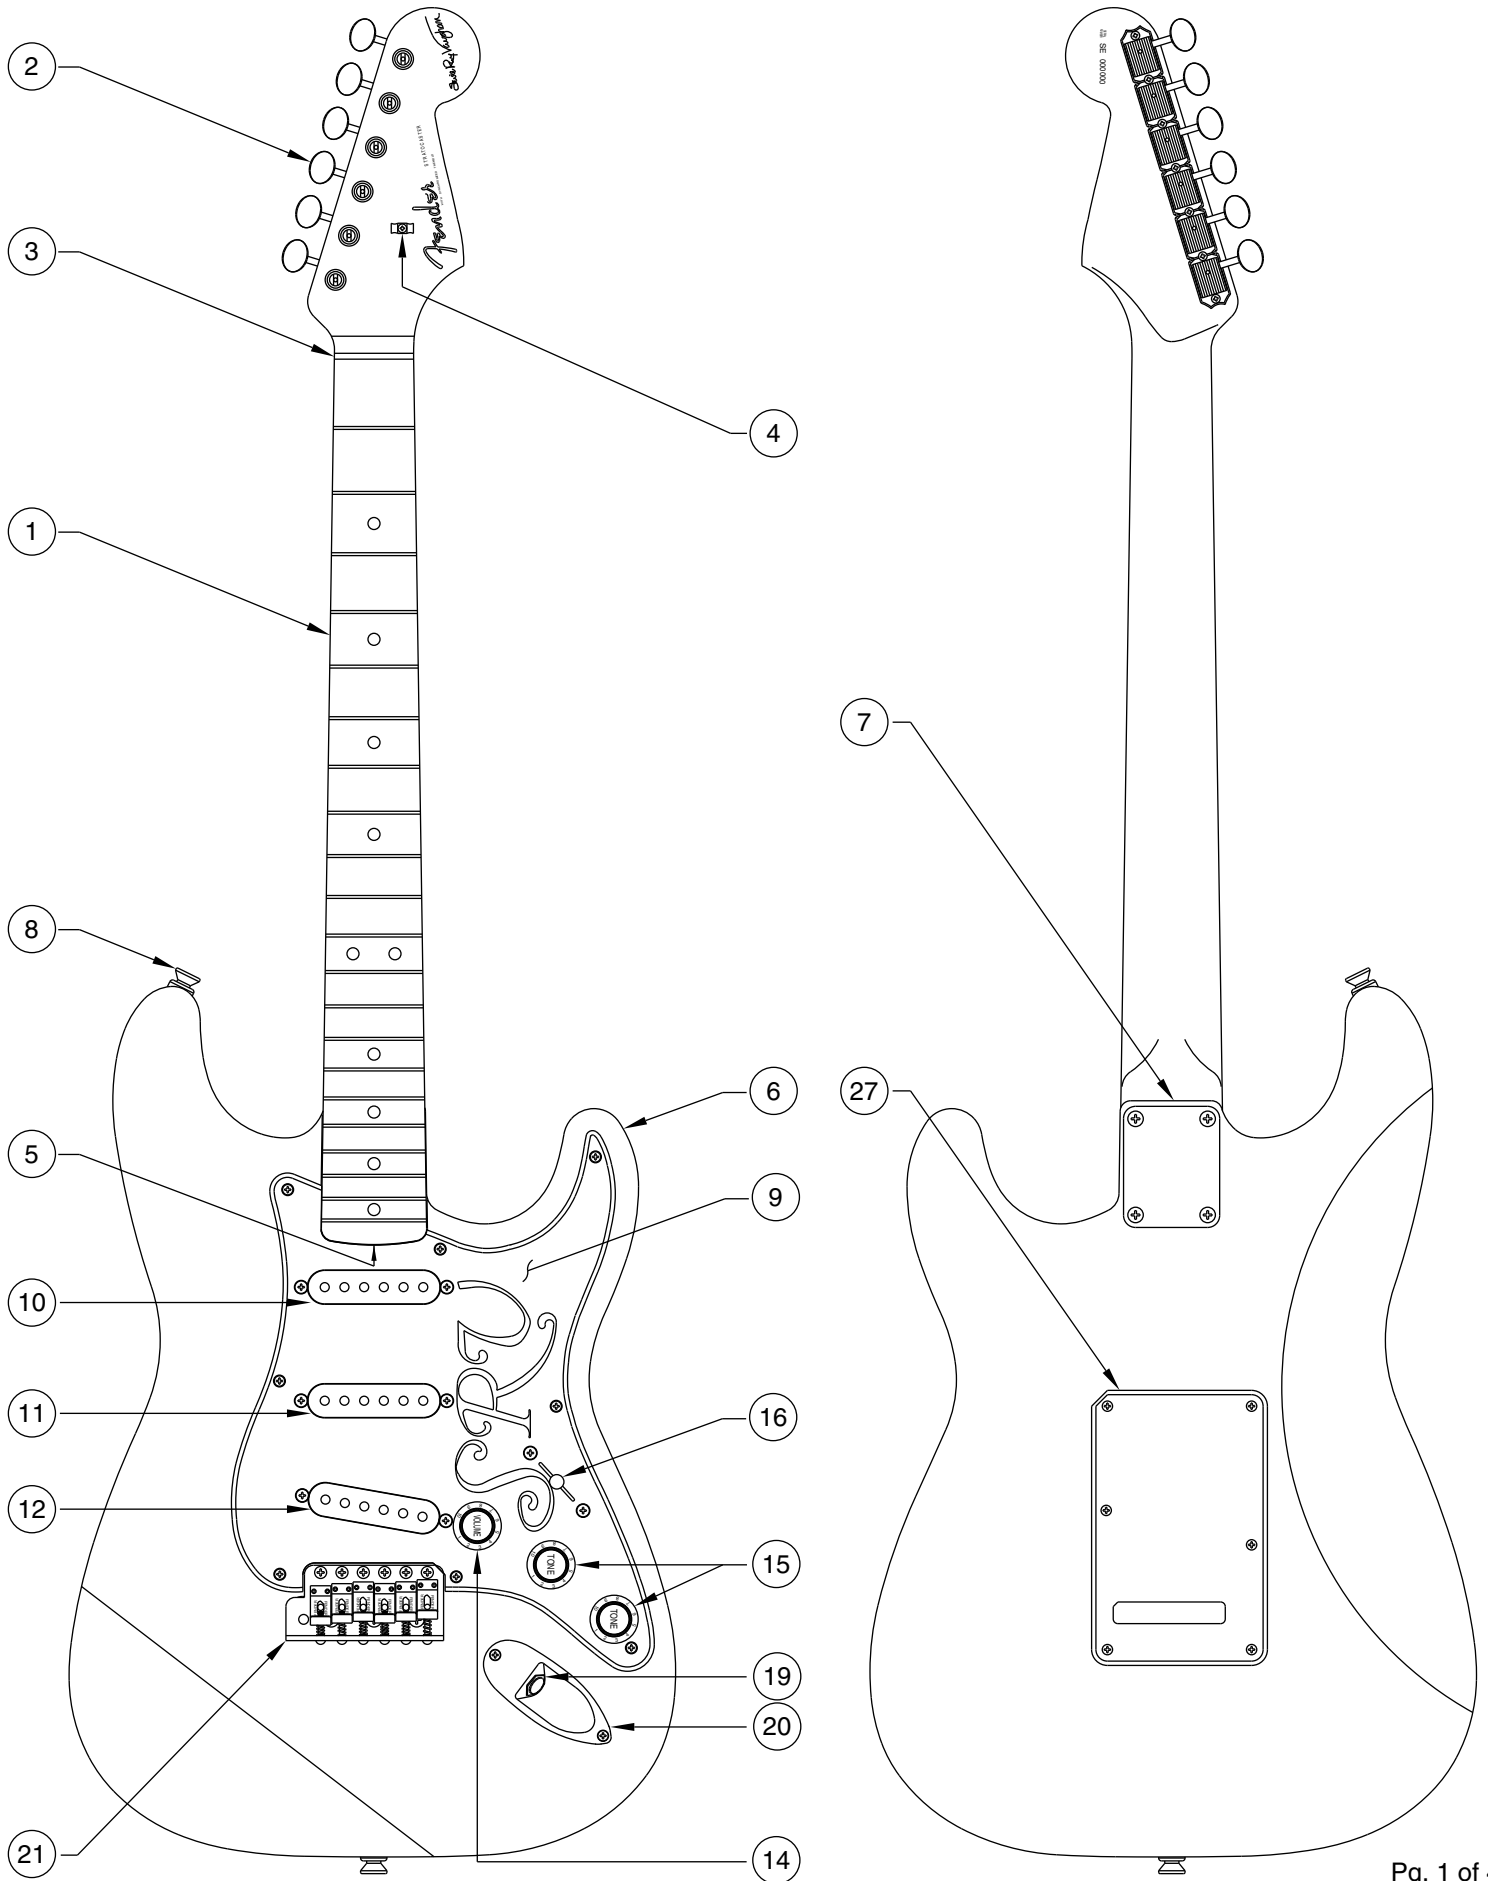

STEVIE RAY VAUGHAN STRATOCASTER 0109200