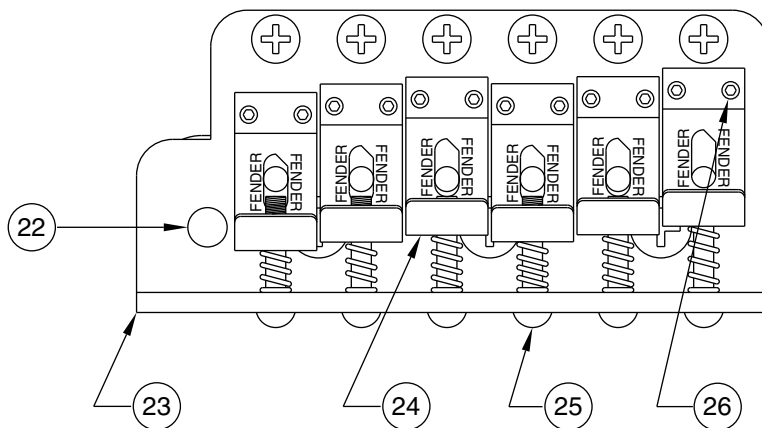

Body Part Number	
0038918500	3 Color Sunburst

STEVIE RAY VAUGHAN STRATOCASTER 0109200

PICKGUARD ASSEMBLY

BRIDGE ASSEMBLY

STEVIE RAY VAUGHAN STRATOCASTER 0109200

SWITCH & CONTROL FUNCTION

5 WAY SWITCH POSITION					
					← 5 WAY SWITCH POSITION
T1	T1&T2	T2	T2	—	← TONE CONTROL
					← NECK PICKUP
					← MIDDLE PICKUP
					← BRIDGE PICKUP
	PICKUP IS ON				PICKUP IS OFF