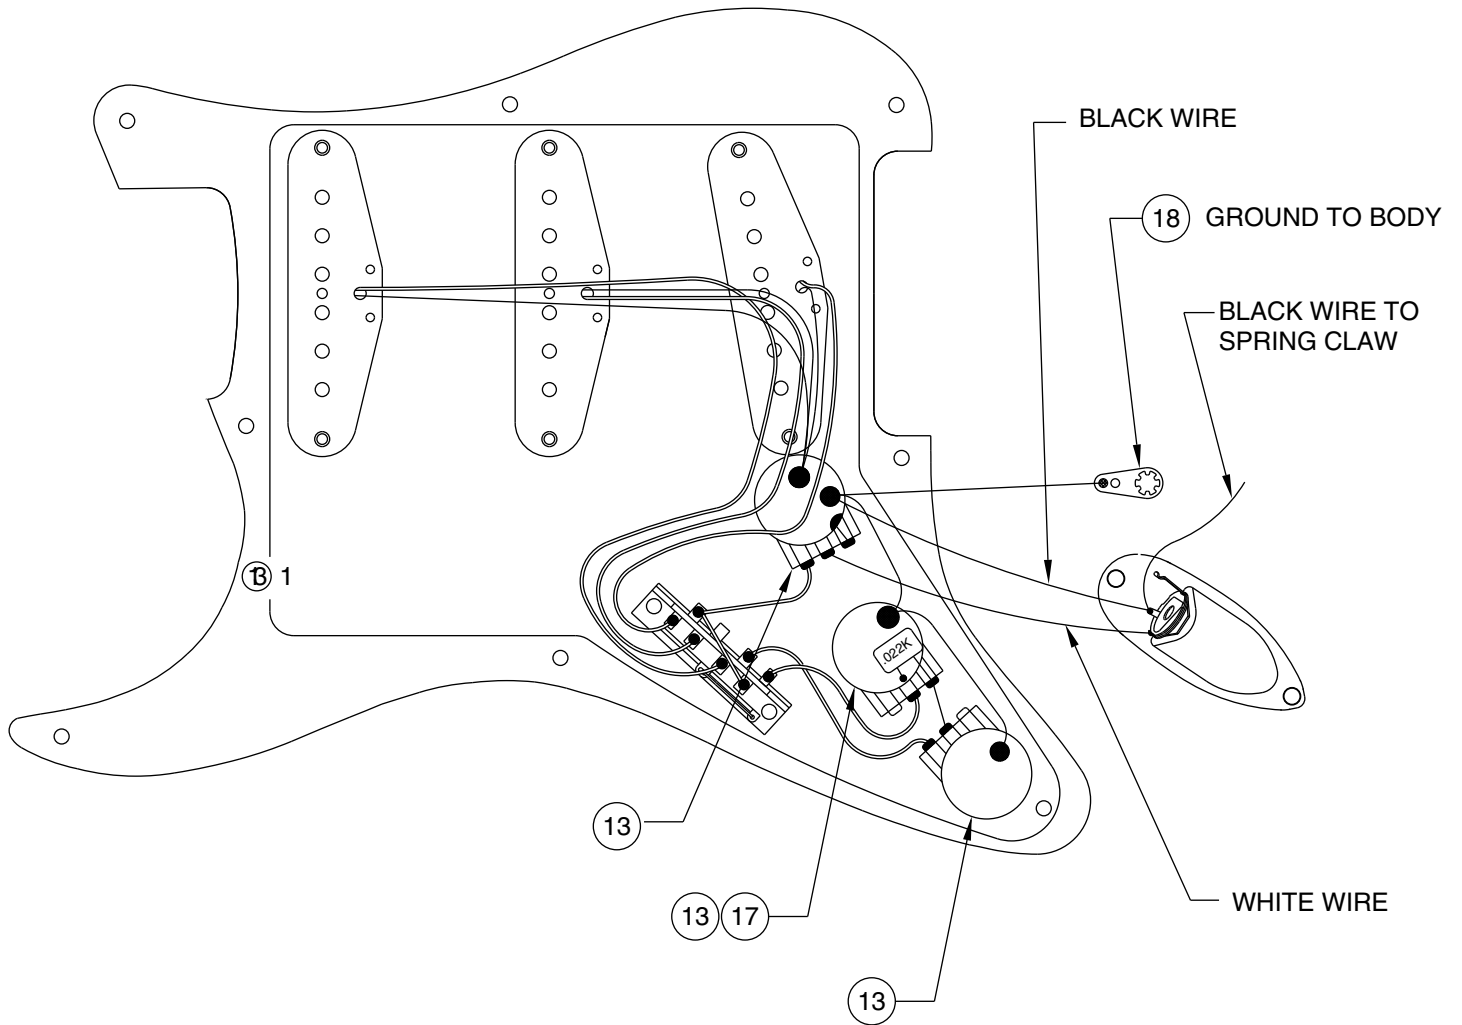

Body Part Number	
0038918500	3 Color Sunburst

STEVIE RAY VAUGHAN STRATOCASTER 0109200

PICKGUARD ASSEMBLY

BRIDGE ASSEMBLY

STEVIE RAY VAUGHAN STRATOCASTER 0109200

SWITCH & CONTROL FUNCTION

5 WAY SWITCH POSITION					
					← 5 WAY SWITCH POSITION
T1	T1&T2	T2	T2	—	← TONE CONTROL
					← NECK PICKUP
					← MIDDLE PICKUP
					← BRIDGE PICKUP
	PICKUP IS ON				PICKUP IS OFF