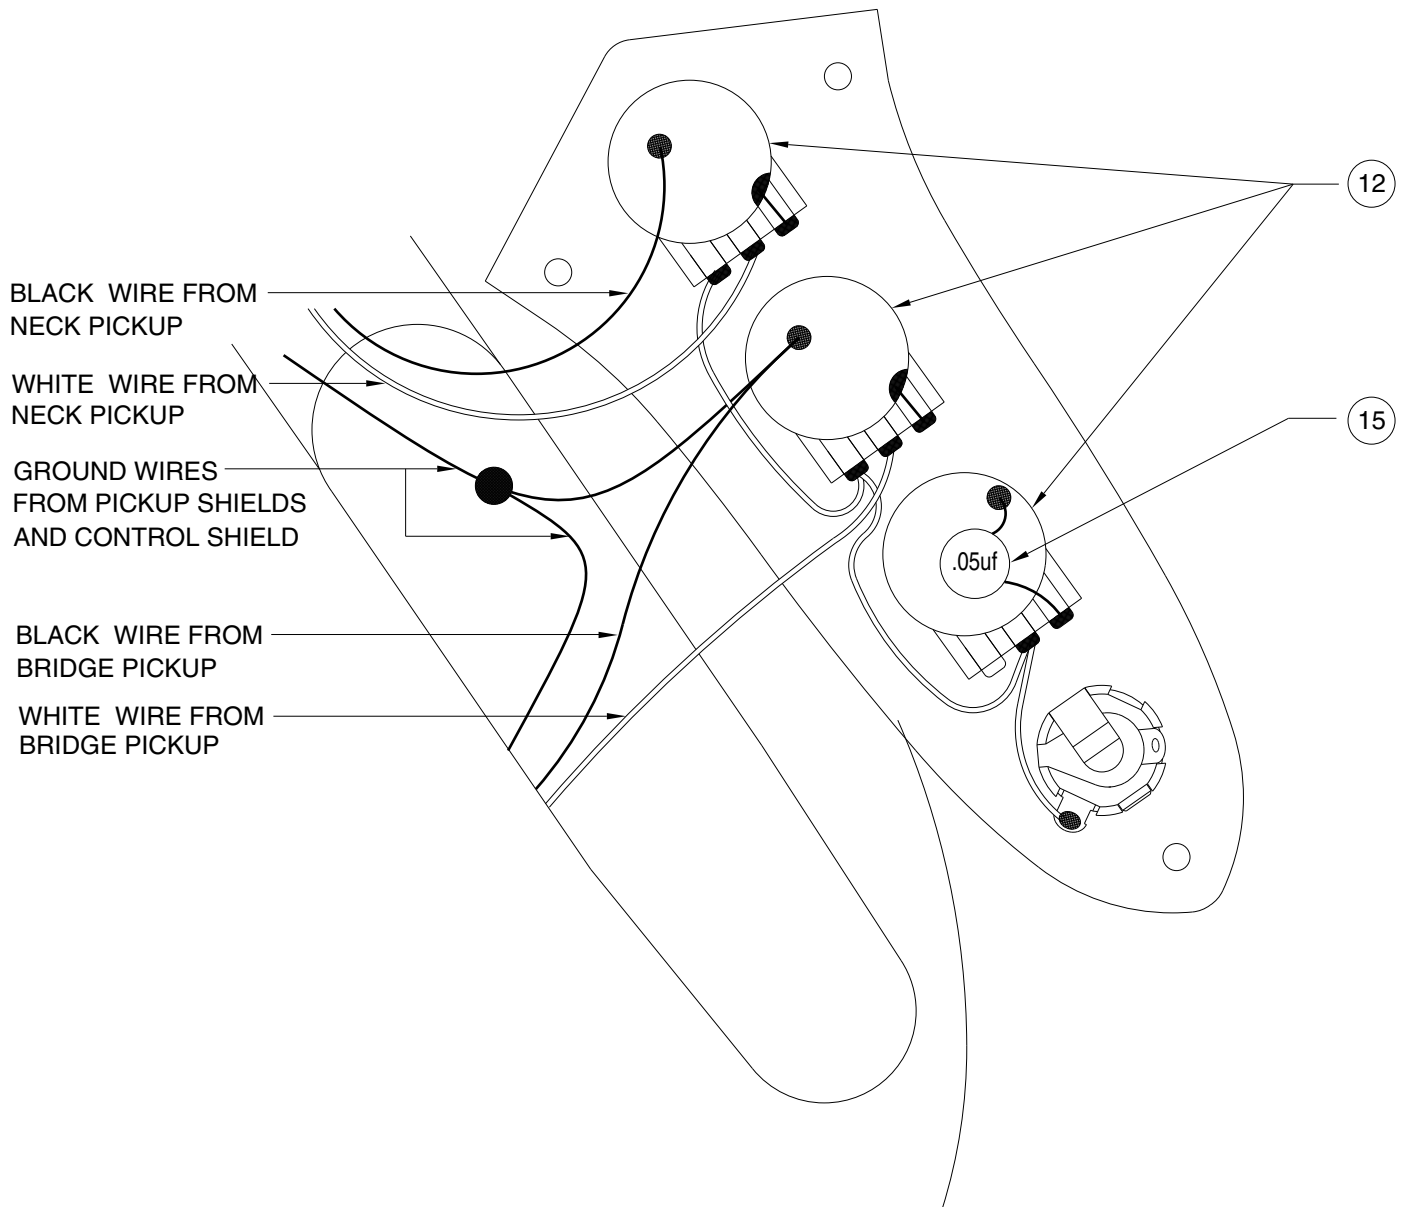

JACO PASTORIUS JAZZ BASS 0196200

JACO PASTORIUS JAZZ BASS 0196200

REF.#	P/N	DESCRIPTION
1	0054117000	Neck, '62 Jazz Bass, R/W
2	0019467000	Tuning Key, (1) Set
	0011357000	Mounting Screw
	0019509000	Bushing
3	0083675000	Bone Nut
4	0013235000	String Retainer
	0015578000	Mounting Screw
5	0012252000	Truss Rod Adjustment Nut
6	0019474xxx	Body, '62 Jazz Bass, Alder, Sunburst
7	0056178000	Neck Mounting Plate
	0015636000	Mounting Screw
8	0012344000	Strap Button
	0016188000	Mounting Screw
9	0012344000	Strap Button
	0019673000	Mounting Screw
10	0020906000	Pickup, Neck, '62 Jazz Bass
	0027035000	Mounting Screw
	0017333000	Rubber WeatherStrip
	0019662000	Shield, Neck Pickup
11	0020908000	Pickup, Bridge, '62 Jazz Bass
	0027035000	Mounting Screw
	0017333000	Rubber Weatherstrip
	0019659000	Shield, Bridge Pickup
12	0019064000	Control, 250K, Audio, (3)
	0016352000	Mounting Hex Nut
	0016436000	Lock Washer, Intl
13	0013359000	Knob, Knurled, Chrome, (3)
	0028897001	Set Screw
14	0010652060	Control Plate
	0010694020	Shield, Master Control
	0015578000	Mounting Screw
15	0015552000	Capacitor, .05uf
16	0021956000	Output Jack
	0016352000	Mounting Hex Nut
	0016436000	Lock Washer, Intl
	0031153000	Flat Washer
17	0019657000	Bridge Assembly, Vintage
	0015610000	Mounting Screw
18	0010538070	Bridge Plate
19	0019469000	Bridge Section, (4)
20	0015842000	Intonation Screw, (4)
	0018689000	Intonation Spring, (4)
21	0016105000	Height Adjustment Screw, (8)

Body Part Number	
0019474500	3 Color Sunburst

CONTROL ASSEMBLY

BRIDGE ASSEMBLY

CONTROL FUNCTION