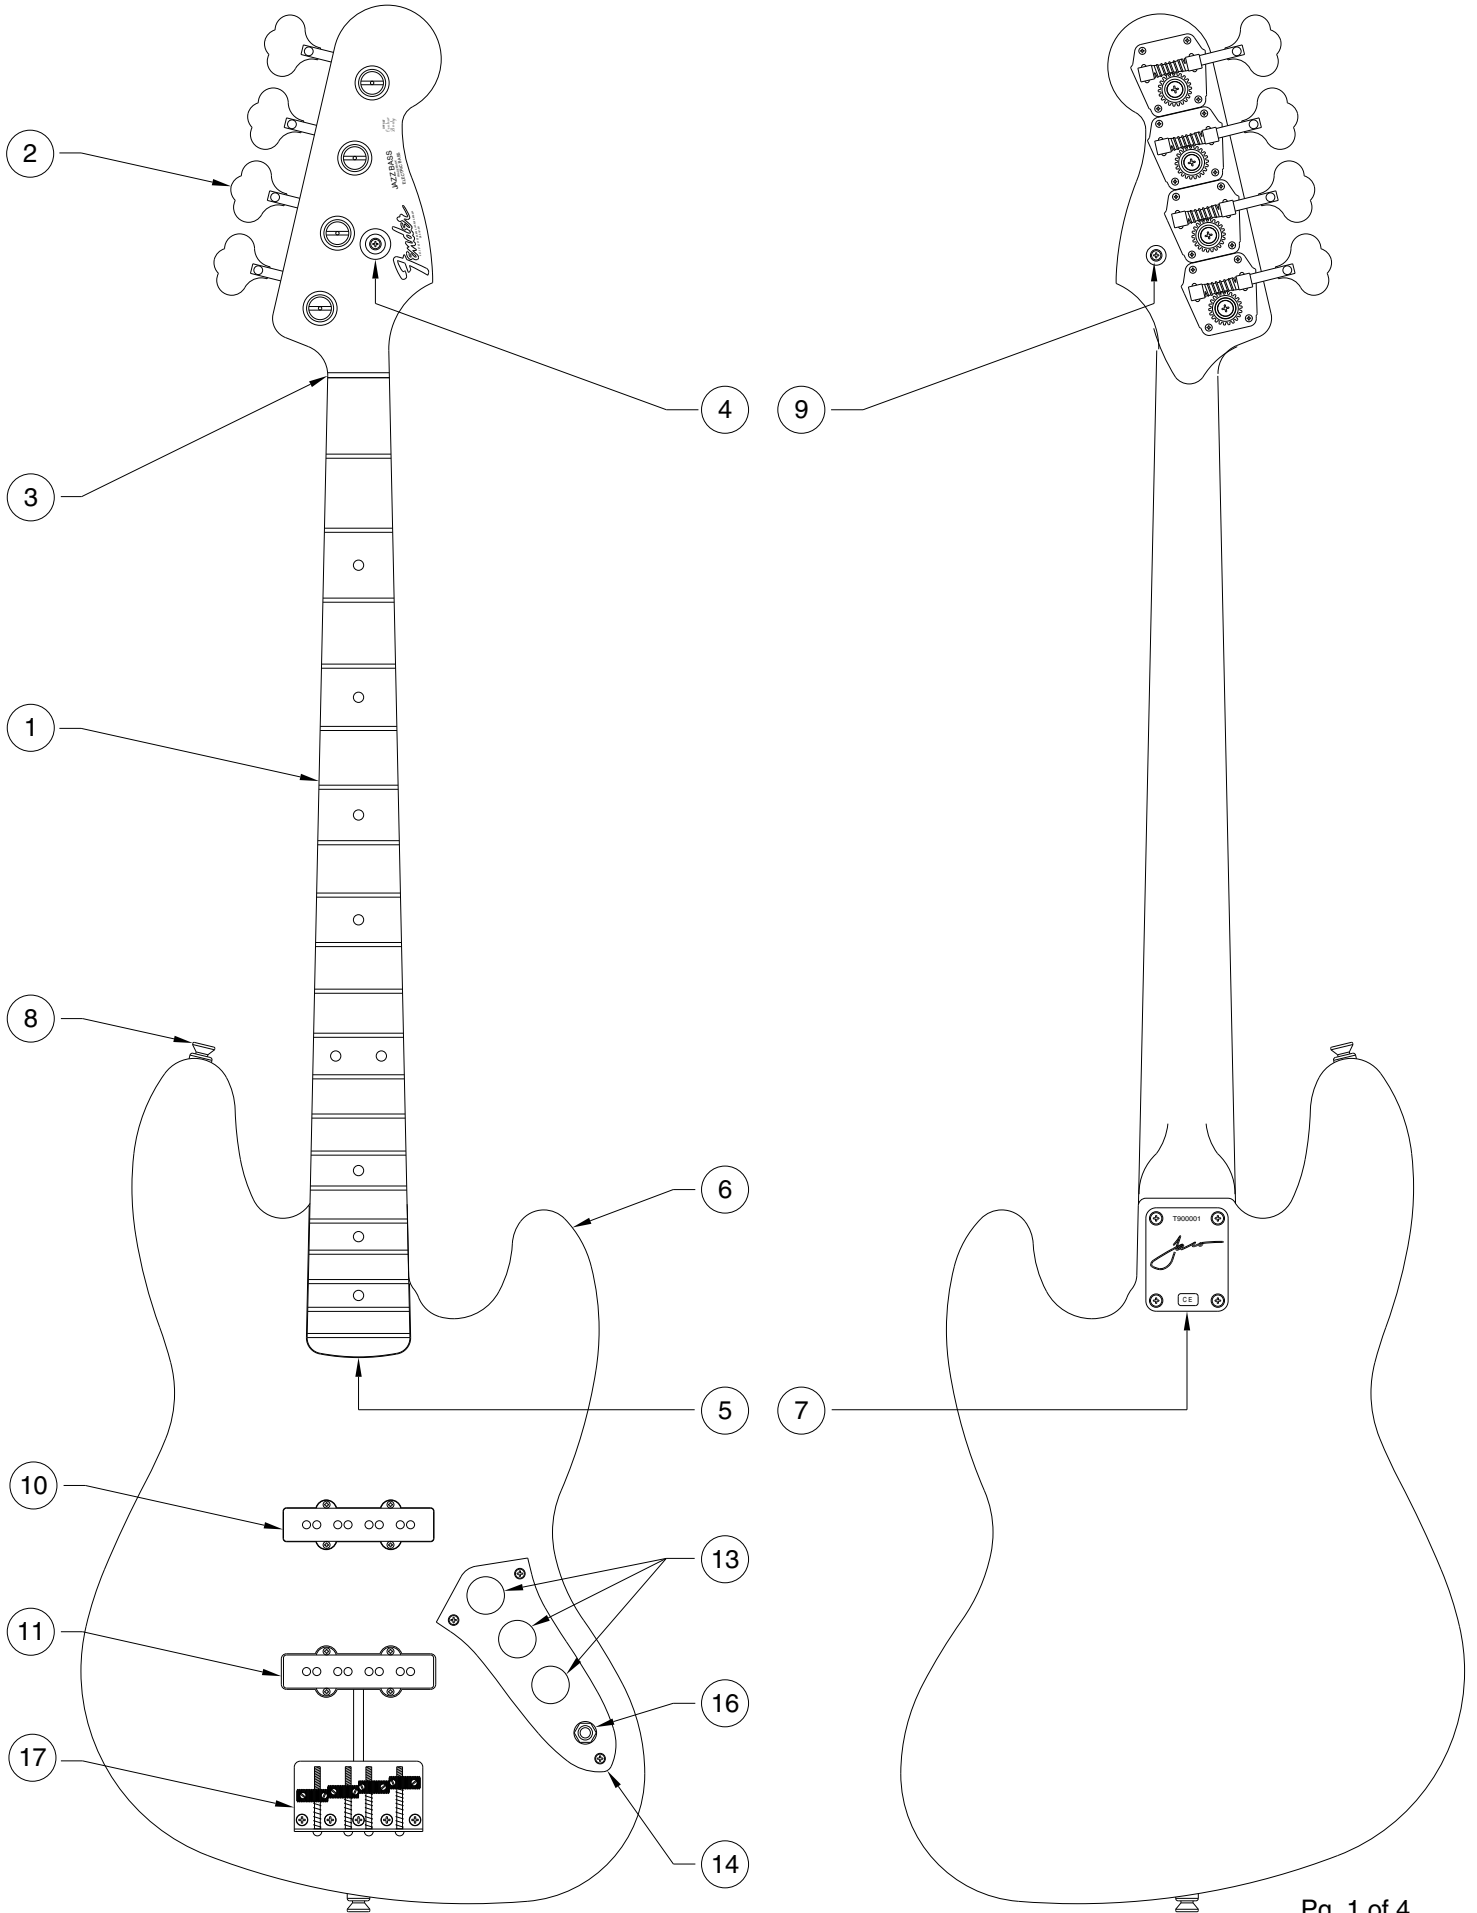

JACO PASTORIUS JAZZ BASS 0196200

JACO PASTORIUS JAZZ BASS 0196200

REF.#	P/N	DESCRIPTION
1	0054117000	Neck, '62 Jazz Bass, R/W
2	0019467000	Tuning Key, (1) Set
	0011357000	Mounting Screw
	0019509000	Bushing
3	0083675000	Bone Nut
4	0013235000	String Retainer
	0015578000	Mounting Screw
5	0012252000	Truss Rod Adjustment Nut
6	0019474xxx	Body, '62 Jazz Bass, Alder, Sunburst
7	0056178000	Neck Mounting Plate
	0015636000	Mounting Screw
8	0012344000	Strap Button
	0016188000	Mounting Screw
9	0012344000	Strap Button
	0019673000	Mounting Screw
10	0020906000	Pickup, Neck, '62 Jazz Bass
	0027035000	Mounting Screw
	0017333000	Rubber WeatherStrip
	0019662000	Shield, Neck Pickup
11	0020908000	Pickup, Bridge, '62 Jazz Bass
	0027035000	Mounting Screw
	0017333000	Rubber Weatherstrip
	0019659000	Shield, Bridge Pickup
12	0019064000	Control, 250K, Audio, (3)
	0016352000	Mounting Hex Nut
	0016436000	Lock Washer, Intl
13	0013359000	Knob, Knurled, Chrome, (3)
	0028897001	Set Screw
14	0010652060	Control Plate
	0010694020	Shield, Master Control
	0015578000	Mounting Screw
15	0015552000	Capacitor, .05uf
16	0021956000	Output Jack
	0016352000	Mounting Hex Nut
	0016436000	Lock Washer, Intl
	0031153000	Flat Washer
17	0019657000	Bridge Assembly, Vintage
	0015610000	Mounting Screw
18	0010538070	Bridge Plate
19	0019469000	Bridge Section, (4)
20	0015842000	Intonation Screw, (4)
	0018689000	Intonation Spring, (4)
21	0016105000	Height Adjustment Screw, (8)

Body Part Number	
0019474500	3 Color Sunburst

CONTROL ASSEMBLY

BRIDGE ASSEMBLY

CONTROL FUNCTION