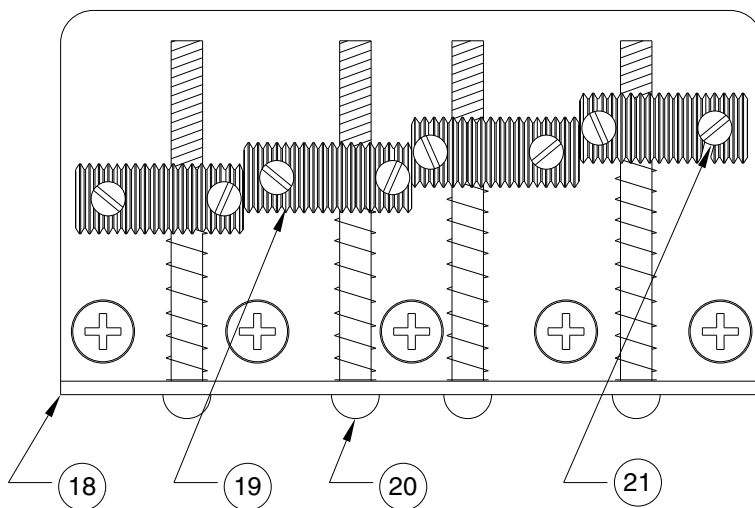

JACO PASTORIUS JAZZ BASS 0196200

JACO PASTORIUS JAZZ BASS 0196200

REF.#	P/N	DESCRIPTION
1	0054117000	Neck, '62 Jazz Bass, R/W
2	0019467000	Tuning Key, (1) Set
	0011357000	Mounting Screw
	0019509000	Bushing
3	0083675000	Bone Nut
4	0013235000	String Retainer
	0015578000	Mounting Screw
5	0012252000	Truss Rod Adjustment Nut
6	0019474xxx	Body, '62 Jazz Bass, Alder, Sunburst
7	0056178000	Neck Mounting Plate
	0015636000	Mounting Screw
8	0012344000	Strap Button
	0016188000	Mounting Screw
9	0012344000	Strap Button
	0019673000	Mounting Screw
10	0020906000	Pickup, Neck, '62 Jazz Bass
	0027035000	Mounting Screw
	0017333000	Rubber WeatherStrip
	0019662000	Shield, Neck Pickup
11	0020908000	Pickup, Bridge, '62 Jazz Bass
	0027035000	Mounting Screw
	0017333000	Rubber Weatherstrip
	0019659000	Shield, Bridge Pickup
12	0019064000	Control, 250K, Audio, (3)
	0016352000	Mounting Hex Nut
	0016436000	Lock Washer, Intl
13	0013359000	Knob, Knurled, Chrome, (3)
	0028897001	Set Screw
14	0010652060	Control Plate
	0010694020	Shield, Master Control
	0015578000	Mounting Screw
15	0015552000	Capacitor, .05uf
16	0021956000	Output Jack
	0016352000	Mounting Hex Nut
	0016436000	Lock Washer, Intl
	0031153000	Flat Washer
17	0019657000	Bridge Assembly, Vintage
	0015610000	Mounting Screw
18	0010538070	Bridge Plate
19	0019469000	Bridge Section, (4)
20	0015842000	Intonation Screw, (4)
	0018689000	Intonation Spring, (4)
21	0016105000	Height Adjustment Screw, (8)

Body Part Number	
0019474500	3 Color Sunburst

CONTROL ASSEMBLY

BRIDGE ASSEMBLY

CONTROL FUNCTION