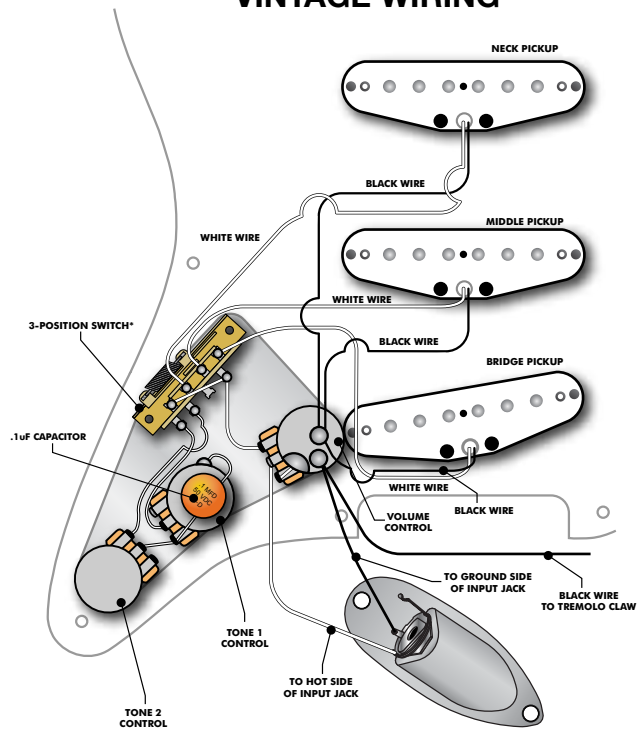

FENDER AMER. VINT. STRAT® PICKUPS SET OF 3 WIRING DIAGRAM

MODERN WIRING

VINTAGE WIRING

*WIRING IS THE SAME FOR 5-POSITION AND 3-POSITION SWITCH