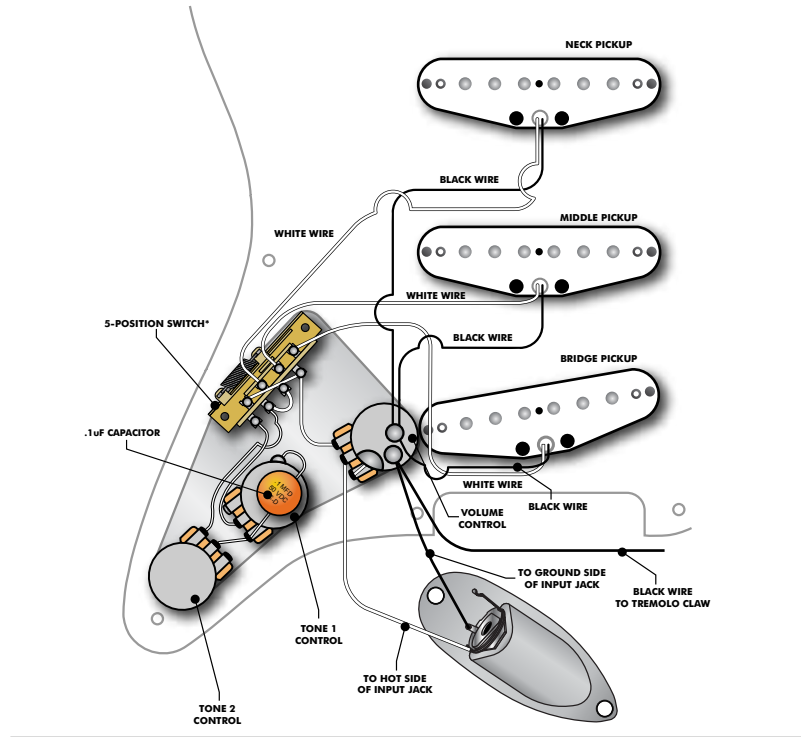

FENDER AMER. VINT. STRAT® PICKUPS SET OF 3 WIRING DIAGRAM

MODERN WIRING

VINTAGE WIRING

*WIRING IS THE SAME FOR 5-POSITION AND 3-POSITION SWITCH