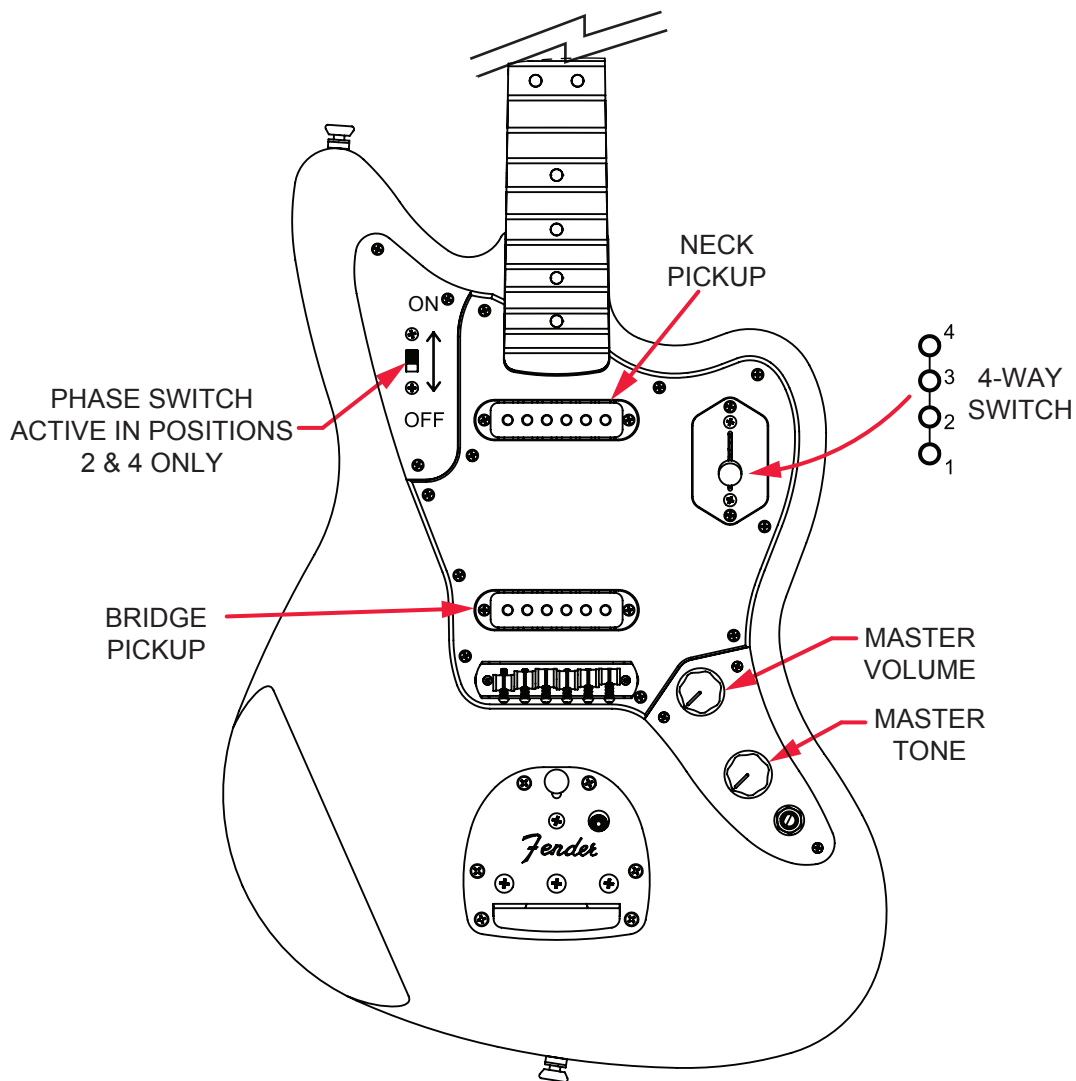

*= NOT PICTURED IN DIAGRAM

AMERICAN PRO JAGUAR® (011401XXXX)

WIRING ASSEMBLY

AMERICAN PRO JAGUAR® (011401XXXX)

SWITCH & CONTROL FUNCTION

		P/U SWITCH POSITION				PHASE SWITCH POSITION
NECK PICKUP						ON
BRIDGE PICKUP	SERIES		PARALLEL			
NECK PICKUP						OFF
BRIDGE PICKUP	SERIES		PARALLEL			
		= PICKUP ON			= PICKUP OFF	

<p>STAGGERED TUNING MACHINE SET W/HDR P/N 0990820100 OUTER SHAFT DIAMETER .394"</p>  <p style="text-align: center;">$\varnothing .394"$</p>	<p>TUNING MACHINE THRU-HOLE INNER DIAMETER .404"</p>  <p style="text-align: right;">$\varnothing .404"$</p>
--	---

BRIDGE HEIGHT ADJUSTMENT WRENCH:
.050" HEX KEY P/N 0018531049

$\varnothing .050"$ HEX

TRUSS ROD NUT P/N 0994943000
TRUSS ROD ADJUSTMENT WRENCH:
1/8" HEX KEY P/N 0023811049

$\varnothing .375"$

1/8" HEX

10-32
THREAD