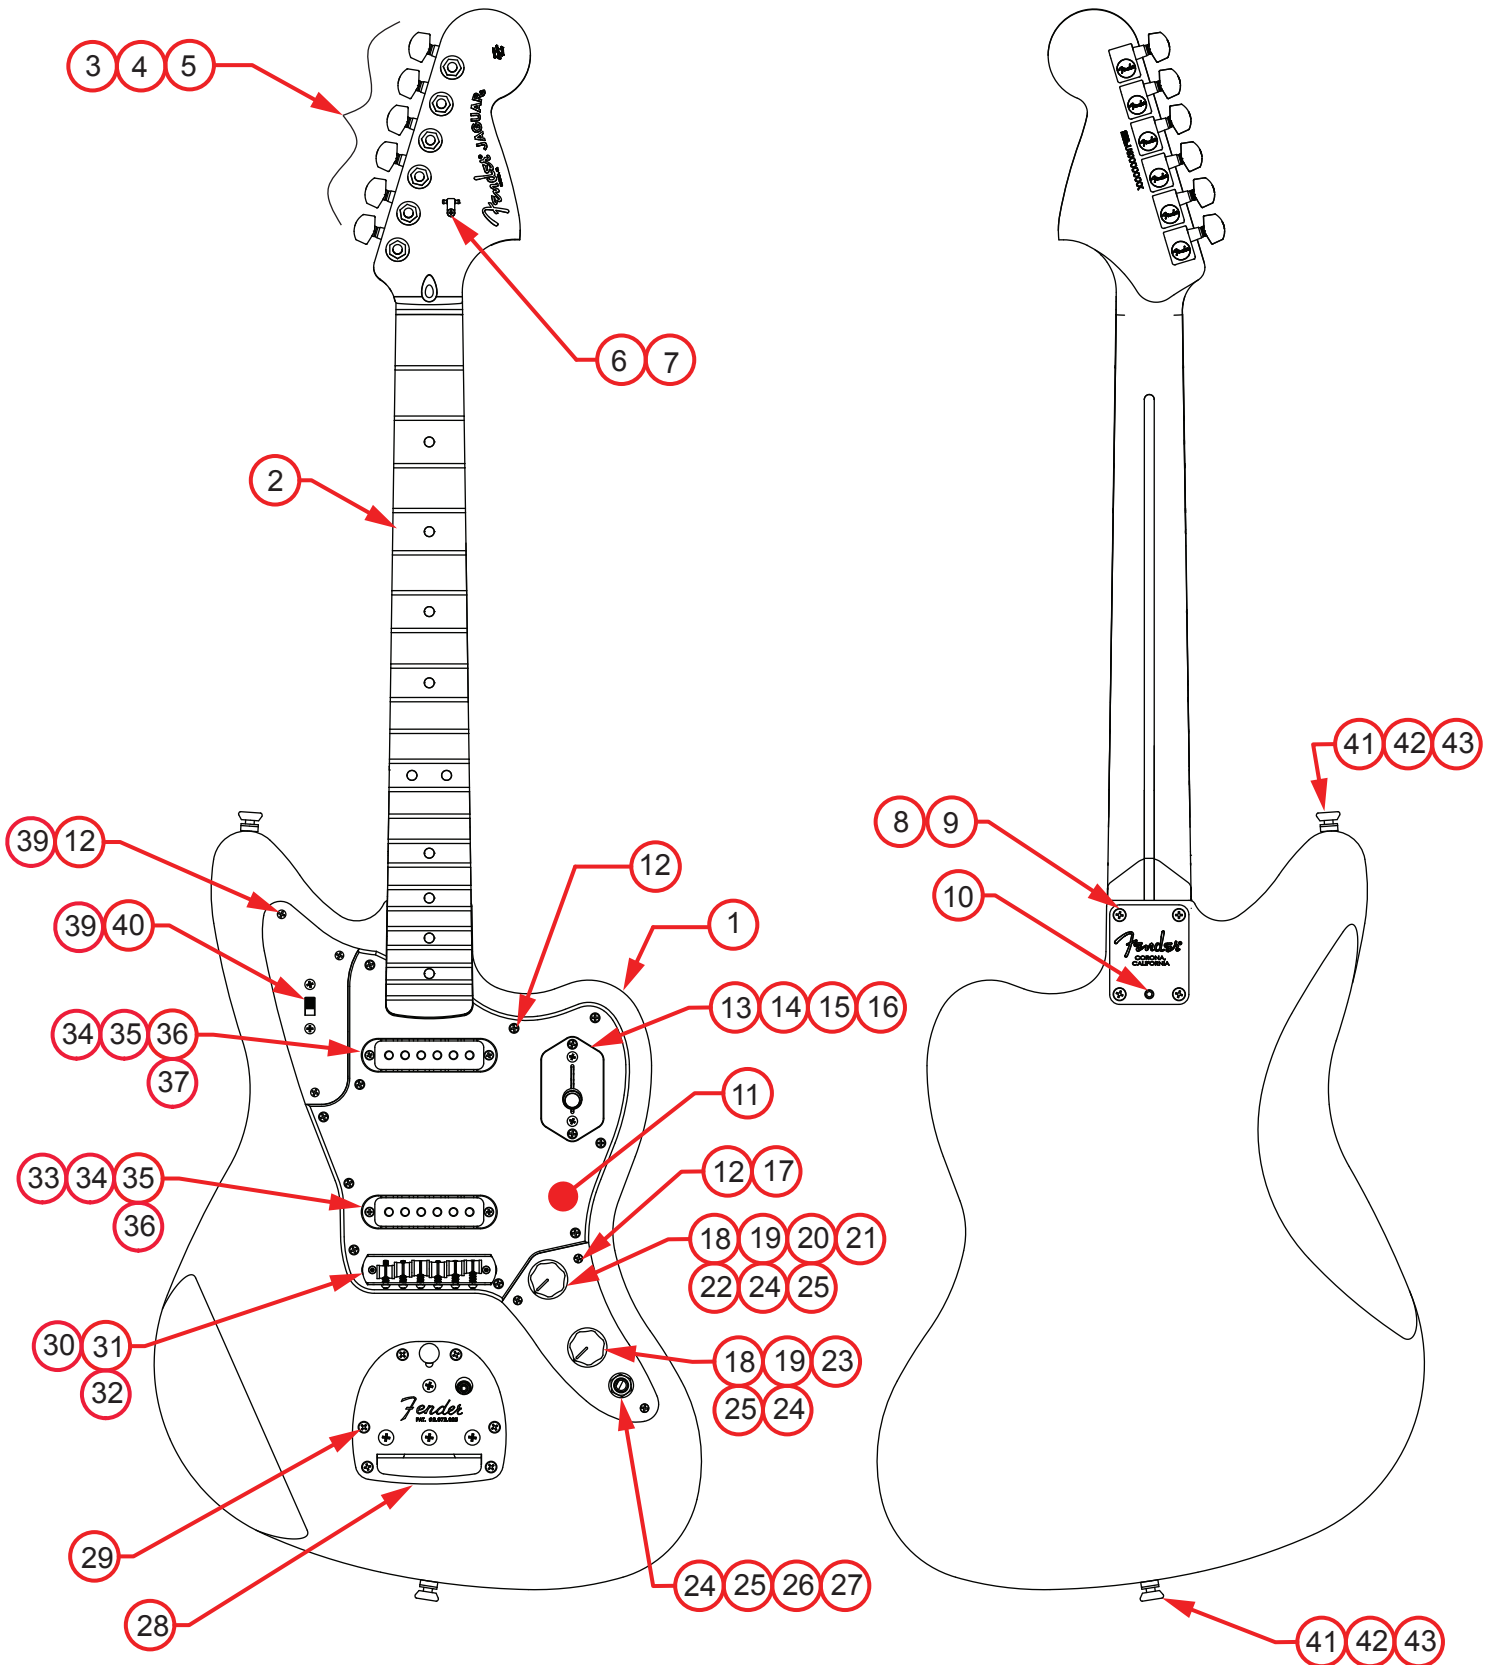

AMERICAN PRO JAGUAR® (011401XXXX)

PARTS LAYOUT

AMERICAN PRO JAGUAR® (011401XXXX)

PARTS LIST

REF#	DESCRIPTION	PART NUMBER
1	BODY AM PRO JAGUAR 3TS	7709912500
1	BODY AM PRO JAGUAR OWT	7710523505
1	BODY AM PRO JAGUAR ATO	7710523576
1	BODY AM PRO JAGUAR SNG	7710523548
2	NECK ASSY AM PRO JAGUAR MPL	7709957000
2	NECK ASSY AM PRO JAGUAR RW	7709956000
3	KEYS GUITAR DUAL PIN MNT (4) SHORT (2) LONG W/HARDWARE	0990820100
4	WASHER KEY	0053106049
5	BUSHING KEY	0053107049
6	STRING TREE ELITE	0994911000
7	SCREW SMAB 3 X 3/8 RHP NI	0011357049
8	NECK PLATE CORONA CA TILT W/HARDWARE	0991445100
9	SCREW SMA 8 X 1-3/4 OHP NI	0015636049
10	SET SCREW 1/4-20 X 3/8 OP NI HEX	0031571000
11	PICKGUARD AM PRO JAGUAR MG/BLK/MG	7709946000
11	PICKGUARD AM PRO JAGUAR B/W/B	7709944000
11	PICKGUARD AM PRO JAGUAR P/B/P	7710715000
12	SCREW SMAB 4 X 1/2 OHP NI	0015578049
13	SWITCH PLATE JAGUAR LEVER SWITCH	0091903000
14	SWITCH LEVER 4-WAY	0992250000
15	SWITCH KNOB VINTAGE TELECASTER BAKELITE	0093602049
16	SCREW M 6-32 X 5/8 RHP NI	0015800049
17	PLATE MASTER CONTROL JAGUAR	0054505000
18	CONTROL 500K A.TAPER .25 X .625 SOLID SHAFT	0079409000
19	KNOBS VINTAGE 65 JAGUAR SET	0019455049
20	RES CF 1/4W 150K 5%	0024999001
21	RES CF 1/4W 47k 5%	0024999001
22	CAPACITOR CD 470PF 10% 1000V	0025777000
23	CAPACITOR MPF RDL .022µF 250 V 10%	0024832049
24	NUT HEX 3/8-32 TK NI	0016352049
25	WASHER LOCK INTL 3/8 X .687	0016436049
26	WASHER FLAT 3/8 X .614 NI	0031153049
27	JACK PHONE OPEN CIRCT 11	0021956049
28	TREMOLO ASSY AM PRO JAGUAR / JAZZMASTER	7710479000
28A	BASE PLATE TREMOLO JAGUAR / JAZZMASTER	0054467000
28B	GUIDE PLATE TREMOLO JAGUAR / JAZZMASTER	0054470000

*= NOT PICTURED IN DIAGRAM