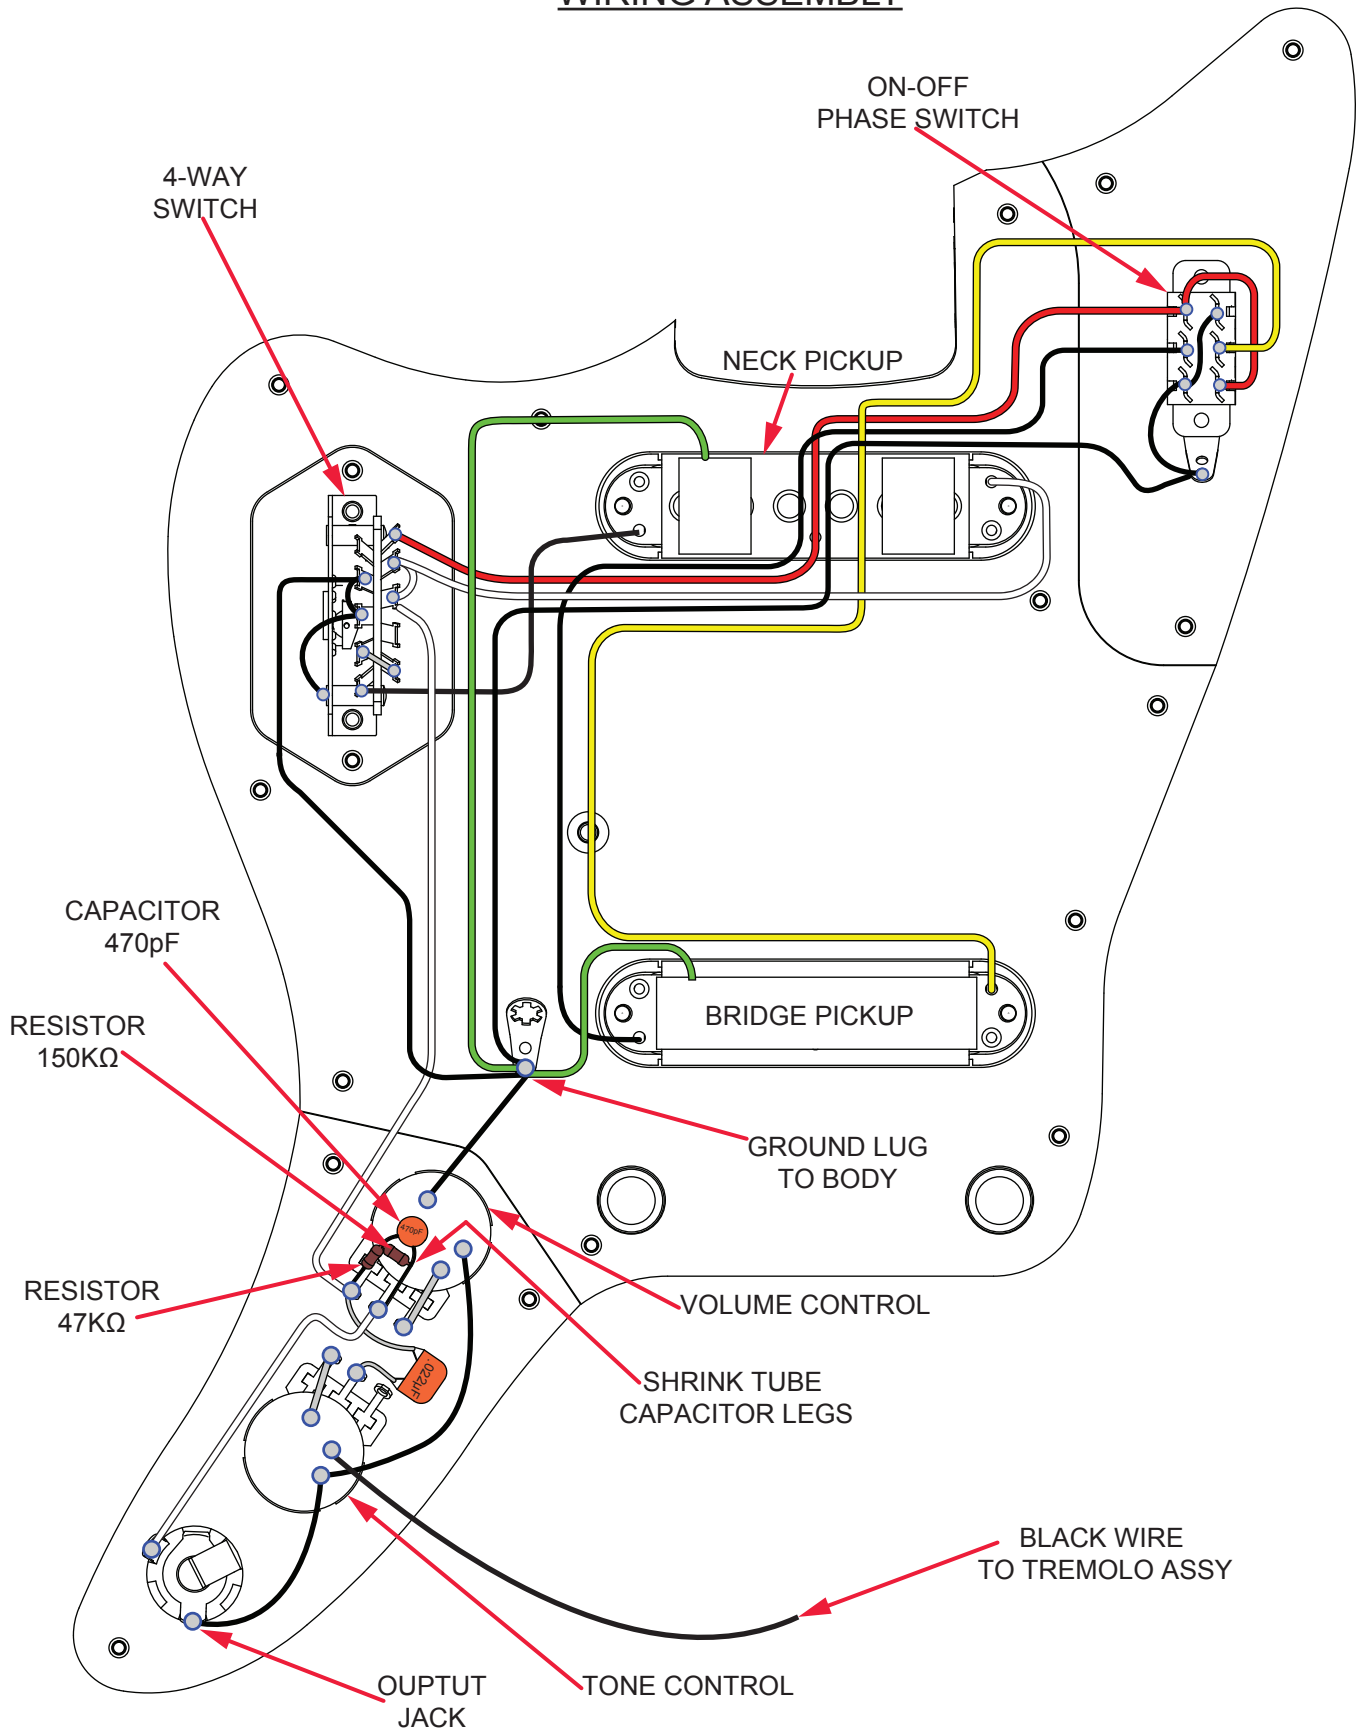

*= NOT PICTURED IN DIAGRAM

AMERICAN PRO JAGUAR® (011401XXXX)

WIRING ASSEMBLY

AMERICAN PRO JAGUAR® (011401XXXX)

SWITCH & CONTROL FUNCTION

		P/U SWITCH POSITION				PHASE SWITCH POSITION
NECK PICKUP						ON
BRIDGE PICKUP	SERIES		PARALLEL			
NECK PICKUP						OFF
BRIDGE PICKUP	SERIES		PARALLEL			
		= PICKUP ON			= PICKUP OFF	

<p>STAGGERED TUNING MACHINE SET W/HDR P/N 0990820100 OUTER SHAFT DIAMETER .394"</p>  <p style="text-align: center;">$\varnothing .394"$</p>	<p>TUNING MACHINE THRU-HOLE INNER DIAMETER .404"</p>  <p style="text-align: right;">$\varnothing .404"$</p>
--	---

BRIDGE HEIGHT ADJUSTMENT WRENCH:
.050" HEX KEY P/N 0018531049

$\varnothing .050"$ HEX

TRUSS ROD NUT P/N 0994943000
TRUSS ROD ADJUSTMENT WRENCH:
1/8" HEX KEY P/N 0023811049

$\varnothing .375"$

1/8" HEX

10-32
THREAD

LOGO: AMERICAN PRO JAGUAR
APPLIED UNDER THE FINISH

PICKUP SPECIFICATIONS			
POSITION	MAGNETS	DC RESISTANCE	POLARITY
NECK	ALNICO 5 UNBEVELED	7.8 - 8.4K Ω	SOUTH
BRIDGE	ALNICO 5 UNBEVELED	8.7 - 9.3K Ω	NORTH