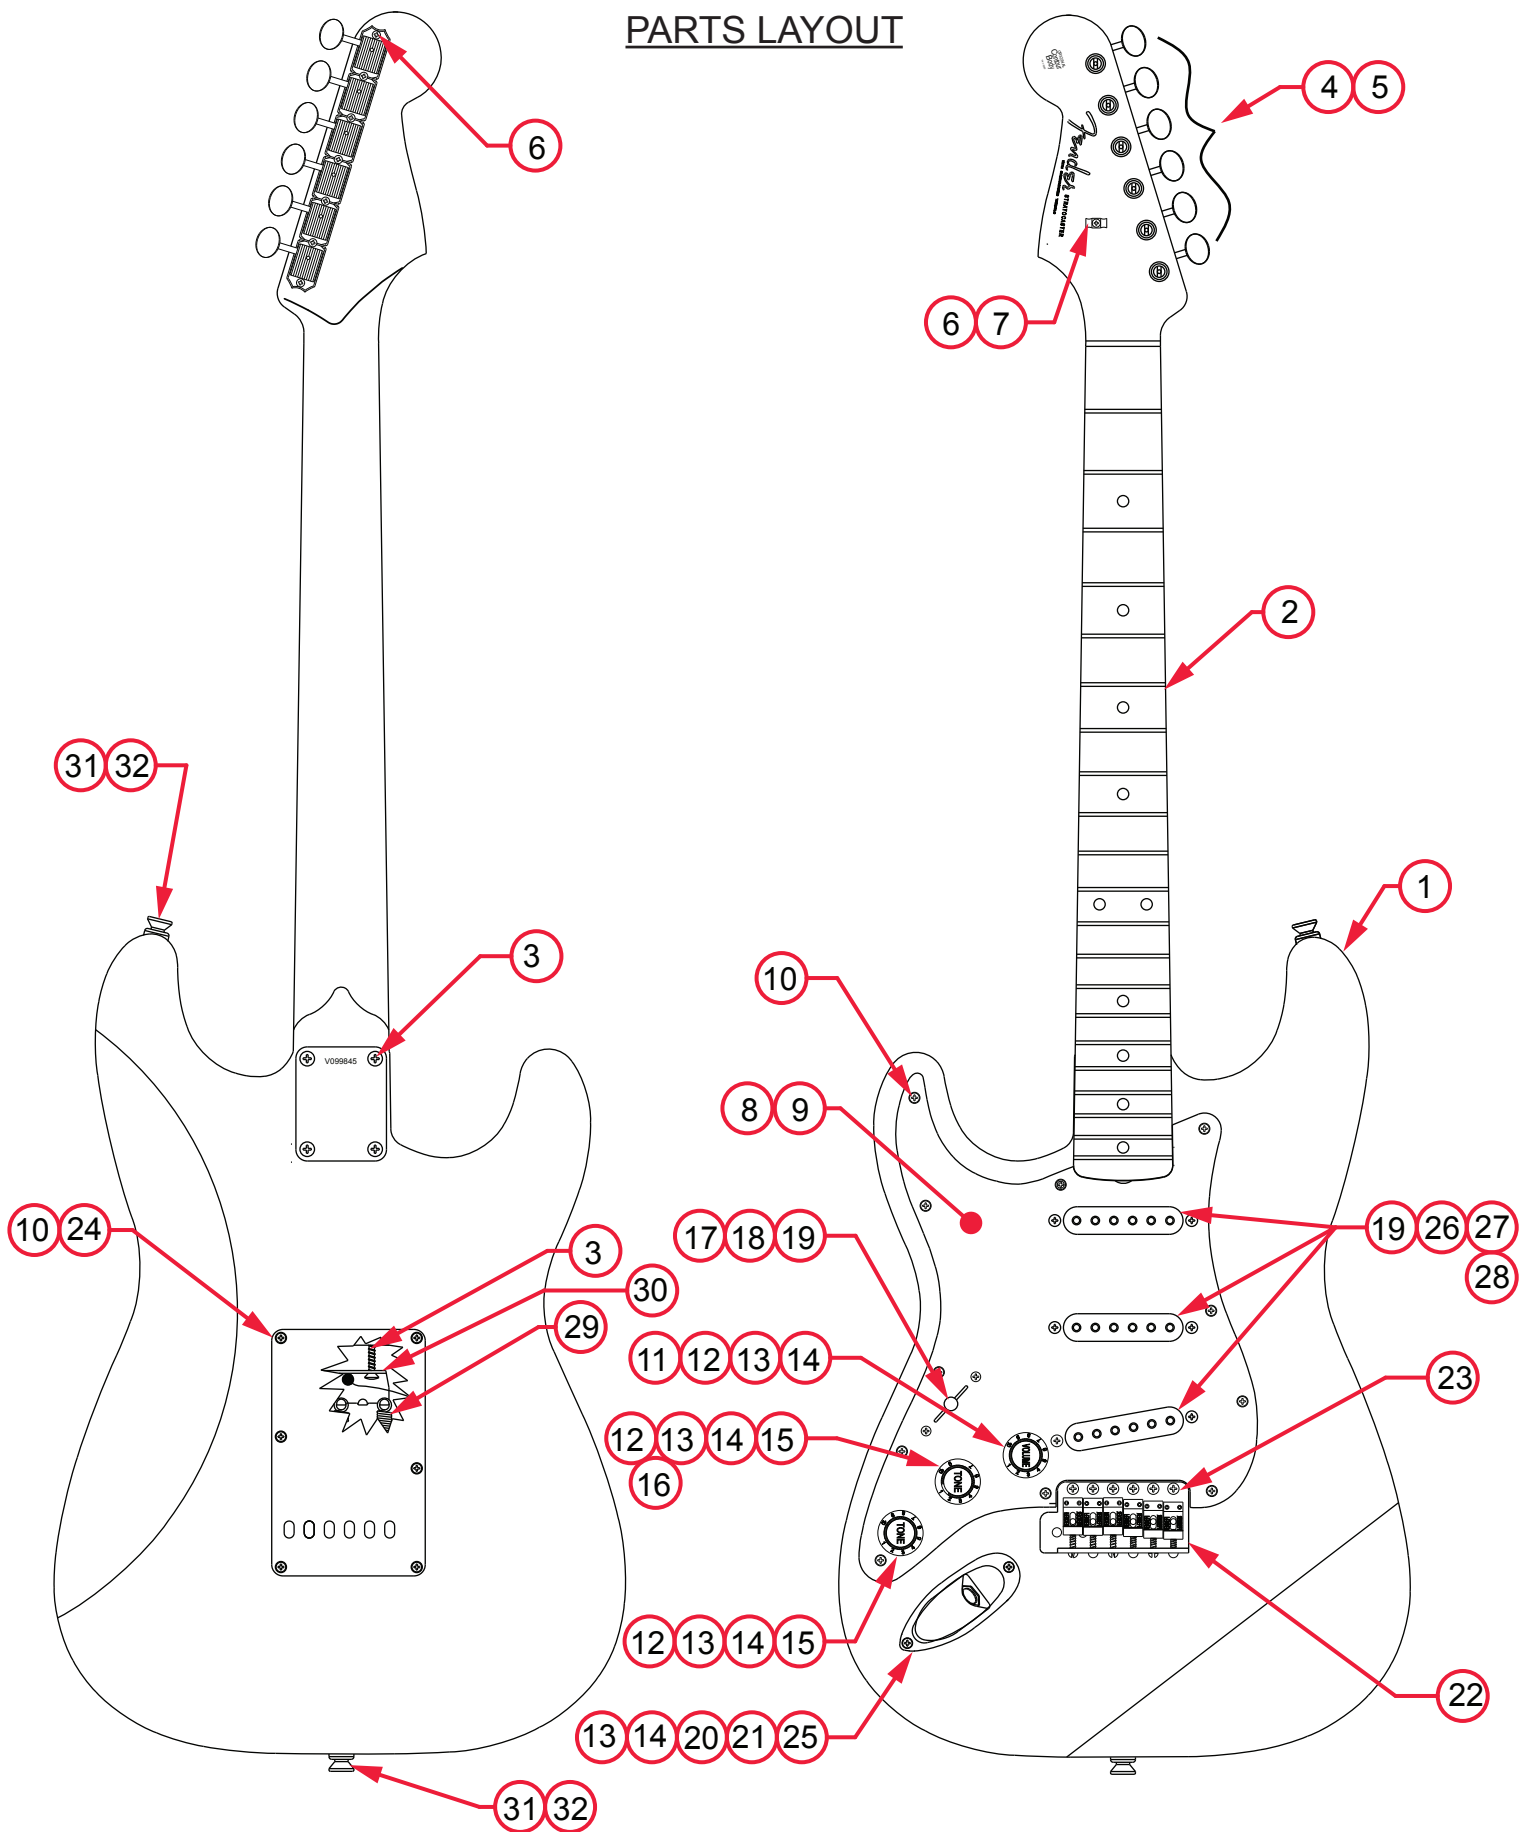

AMERICAN ORIGINAL 50'S STRATOCASTER® LH (0110113801)

PARTS LAYOUT

AMERICAN ORIGINAL 50'S STRATOCASTER® LH (0110113801)

PARTS LIST

REF#	DESCRIPTION	PART NUMBER
1	BODY AM ORIGINAL 50'S STRAT LH WBL	7711108501
2	NECK ASSY AM ORIGINAL 50'S STRAT LH MPL	7710939000
3	SCREW 8 X 2 OHP STL NI	0058060049
4	KEY GTR NI FENDER LOGO LH SET	0992074002
5	BUSHING STRING POST VINT	0994946000
6	SCREW SMAB 3 X 3/8 RHP NI	0011357049
7	STRING TREE VINTAGE NI	0992083000
8	PICKGUARD VINT STRAT LH EGGSHELL	0094027000
9	SHIELD ALUM VINTAGE STRAT	0019640049
10	SCREW SMAB 4 X 1/2 OHP NI	0015578049
11	KNOB STRAT VOL EGGSHELL WHT	0093600000
12	CONTROL 250K 10% TPR SPLIT	0990830000
13	NUT HEX 3/8-32 X 3/32 TK NI	0016352049
14	WASHER LOCK INTL 3/8 X .687	0016436049
15	KNOB STRAT TONE EGGSHELL WHT	0093601000
16	CAP WAX PAPER .10 MFD 150V	0096453049
17	SWITCH 5-WAY LEVER	0038929049
18	SWITCH TIP STRAT EGGSHELL WHT	0093597060
19	SCREW M 6-32 X 5/8 OHP NI	0015776049
20	FERRULE JACK CHROME	0991940100
21	JACK PHONE OPEN CIRCT 11	0021956000
22	BRIDGE ASSY AM VINT STRAT CHR LH	0094279000
22A	BRIDGE PLATE VINTAGE STRAT LH	0040851000
22B	BRIDGE BLOCK VINTAGE STRAT LH	0038962000
22C	BRIDGE SECTION ASSY AM VINTAGE NI TALL	0093568102
22D	BRIDGE SECTION ASSY AM VINTAGE NI SHORT	0093568101
22E	SCREW M 4-40 X 5/8 RHP NI	0015693049
22F	SPRING BRIDGE 7/16 9 COIL	0094278000
22G	SPRING BRIDGE #1932	0019281049
22H	SPRING BRIDGE 3/8 7 COIL	0094277000
22I	SCREW M 8-32 X 3/8 FHP NI	0019656049
23	SCREW WD RD PH 6 X 1-1/8 NI	0016170049
24	PLATE BACK VINT STRAT LH EGGSHELL	0094280000
25	SCREW SMA 5 X 5/8 OHP NI	0015602049

*= NOT PICTURED IN DIAGRAM

AMERICAN ORIGINAL 50'S STRATOCASTER® LH (0110113801)

WIRING ASSEMBLY

AMERICAN ORIGINAL 50'S STRATOCASTER® LH (0110113801)

SWITCH AND CONTROL FUNCTION

MODERN 5 WAY SWITCH POSITION					
					SWITCH POSITION
T1	T1 & T2	T2	T2	T2	← TONE CONTROL
					← NECK PICKUP
					← MIDDLE PICKUP
					← BRIDGE PICKUP
PICKUP IS ON PICKUP IS OFF				INDICATES POSITION OF 5 WAY SWITCH 	