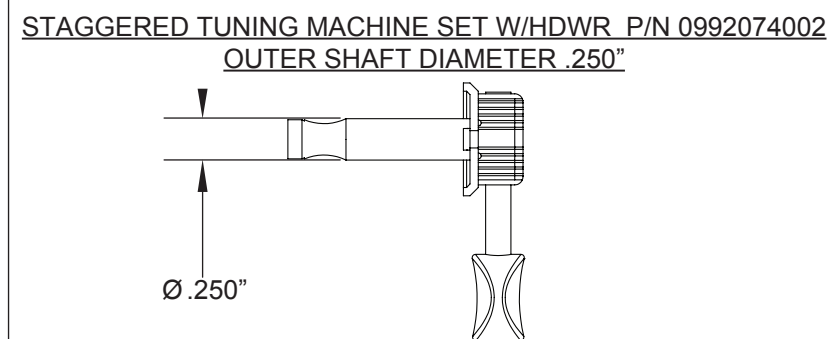

*= NOT PICTURED IN DIAGRAM

AMERICAN ORIGINAL 50'S STRATOCASTER® LH (0110113801)

WIRING ASSEMBLY

AMERICAN ORIGINAL 50'S STRATOCASTER® LH (0110113801)

SWITCH AND CONTROL FUNCTION

MODERN 5 WAY SWITCH POSITION					
					SWITCH POSITION
T1	T1 & T2	T2	T2	T2	← TONE CONTROL
					← NECK PICKUP
					← MIDDLE PICKUP
					← BRIDGE PICKUP
PICKUP IS ON PICKUP IS OFF				INDICATES POSITION OF 5 WAY SWITCH 	

AMERICAN ORIGINAL 50'S STRATOCASTER® LH (0110113801)

ADDITIONAL SPECIFICATION DETAIL

PLEASE NOTE: AS EACH NECK IS SANDED & FINISHED BY HAND, THICKNESS DIMENSIONS MAY VARY SLIGHTLY FROM THOSE SHOWN.

PICKUP SPECIFICATIONS