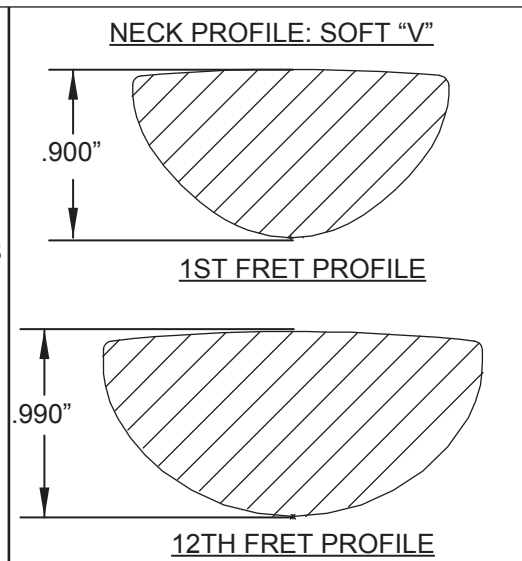

*= NOT PICTURED IN DIAGRAM

AMERICAN ORIGINAL 50'S STRATOCASTER® LH (0110113801)

WIRING ASSEMBLY

AMERICAN ORIGINAL 50'S STRATOCASTER® LH (0110113801)

SWITCH AND CONTROL FUNCTION

MODERN 5 WAY SWITCH POSITION					
					SWITCH POSITION
T1	T1 & T2	T2	T2	T2	← TONE CONTROL
					← NECK PICKUP
					← MIDDLE PICKUP
					← BRIDGE PICKUP
PICKUP IS ON PICKUP IS OFF				INDICATES POSITION OF 5 WAY SWITCH 	

AMERICAN ORIGINAL 50'S STRATOCASTER® LH (0110113801)

ADDITIONAL SPECIFICATION DETAIL

PLEASE NOTE: AS EACH NECK IS SANDED & FINISHED BY HAND, THICKNESS DIMENSIONS MAY VARY SLIGHTLY FROM THOSE SHOWN.

PICKUP SPECIFICATIONS