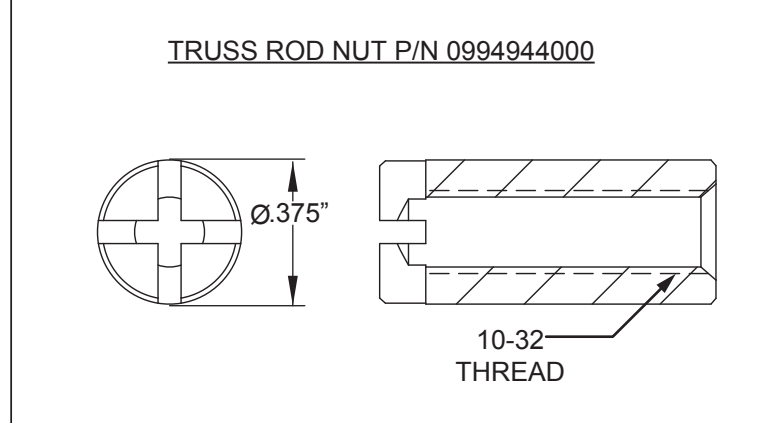

*= NOT PICTURED IN DIAGRAM

AMERICAN ORIGINAL 50'S STRATOCASTER® LH (0110113801)

WIRING ASSEMBLY

AMERICAN ORIGINAL 50'S STRATOCASTER® LH (0110113801)

SWITCH AND CONTROL FUNCTION

MODERN 5 WAY SWITCH POSITION					
					SWITCH POSITION
T1	T1 & T2	T2	T2	T2	← TONE CONTROL
					← NECK PICKUP
					← MIDDLE PICKUP
					← BRIDGE PICKUP
PICKUP IS ON PICKUP IS OFF				INDICATES POSITION OF 5 WAY SWITCH 	

AMERICAN ORIGINAL 50'S STRATOCASTER® LH (0110113801)

ADDITIONAL SPECIFICATION DETAIL

PLEASE NOTE: AS EACH NECK IS SANDED & FINISHED BY HAND, THICKNESS DIMENSIONS MAY VARY SLIGHTLY FROM THOSE SHOWN.

PICKUP SPECIFICATIONS

POSITION	MAGNETS	DC RESISTANCE	POLARITY
NECK	ALNICO 5 UNBEVELED	5.2 - 6.4KΩ	NORTH
MIDDLE	ALNICO 5 UNBEVELED	5.2 - 6.4KΩ	NORTH
BRIDGE	ALNICO 5 UNBEVELED	5.2 - 6.4KΩ	NORTH