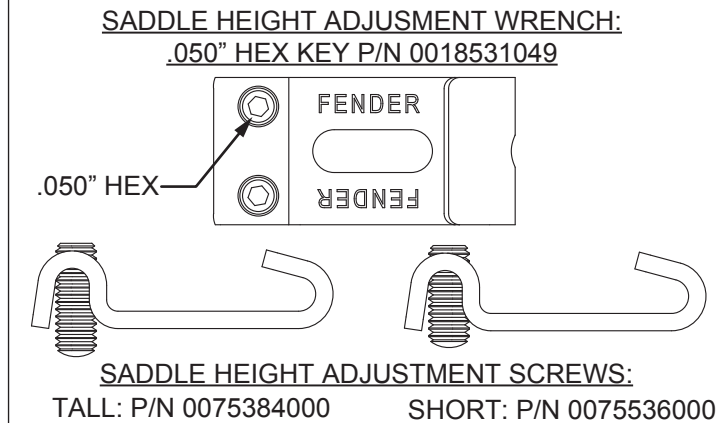

*= NOT PICTURED IN DIAGRAM

AMERICAN ORIGINAL 50'S STRATOCASTER® LH (0110113801)

WIRING ASSEMBLY

AMERICAN ORIGINAL 50'S STRATOCASTER® LH (0110113801)

SWITCH AND CONTROL FUNCTION

MODERN 5 WAY SWITCH POSITION					
					SWITCH POSITION
T1	T1 & T2	T2	T2	T2	← TONE CONTROL
					← NECK PICKUP
					← MIDDLE PICKUP
					← BRIDGE PICKUP
PICKUP IS ON PICKUP IS OFF				INDICATES POSITION OF 5 WAY SWITCH 	

AMERICAN ORIGINAL 50'S STRATOCASTER® LH (0110113801)

ADDITIONAL SPECIFICATION DETAIL

PLEASE NOTE: AS EACH NECK IS SANDED & FINISHED BY HAND, THICKNESS DIMENSIONS MAY VARY SLIGHTLY FROM THOSE SHOWN.

PICKUP SPECIFICATIONS