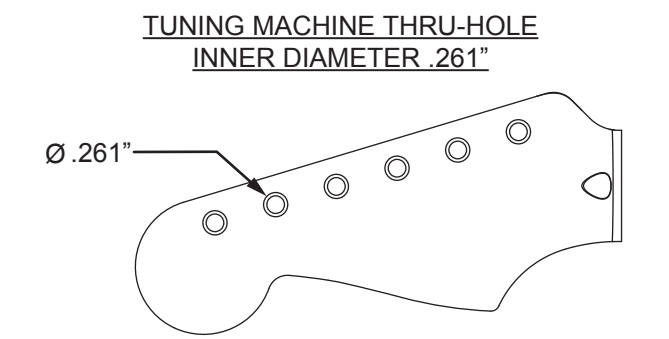

*= NOT PICTURED IN DIAGRAM

AMERICAN ORIGINAL 50'S STRATOCASTER® LH (0110113801)

WIRING ASSEMBLY

AMERICAN ORIGINAL 50'S STRATOCASTER® LH (0110113801)

SWITCH AND CONTROL FUNCTION

MODERN 5 WAY SWITCH POSITION					
					SWITCH POSITION
T1	T1 & T2	T2	T2	T2	← TONE CONTROL
					← NECK PICKUP
					← MIDDLE PICKUP
					← BRIDGE PICKUP
PICKUP IS ON PICKUP IS OFF				INDICATES POSITION OF 5 WAY SWITCH 	

AMERICAN ORIGINAL 50'S STRATOCASTER® LH (0110113801)

ADDITIONAL SPECIFICATION DETAIL

PLEASE NOTE: AS EACH NECK IS SANDED & FINISHED BY HAND, THICKNESS DIMENSIONS MAY VARY SLIGHTLY FROM THOSE SHOWN.

PICKUP SPECIFICATIONS