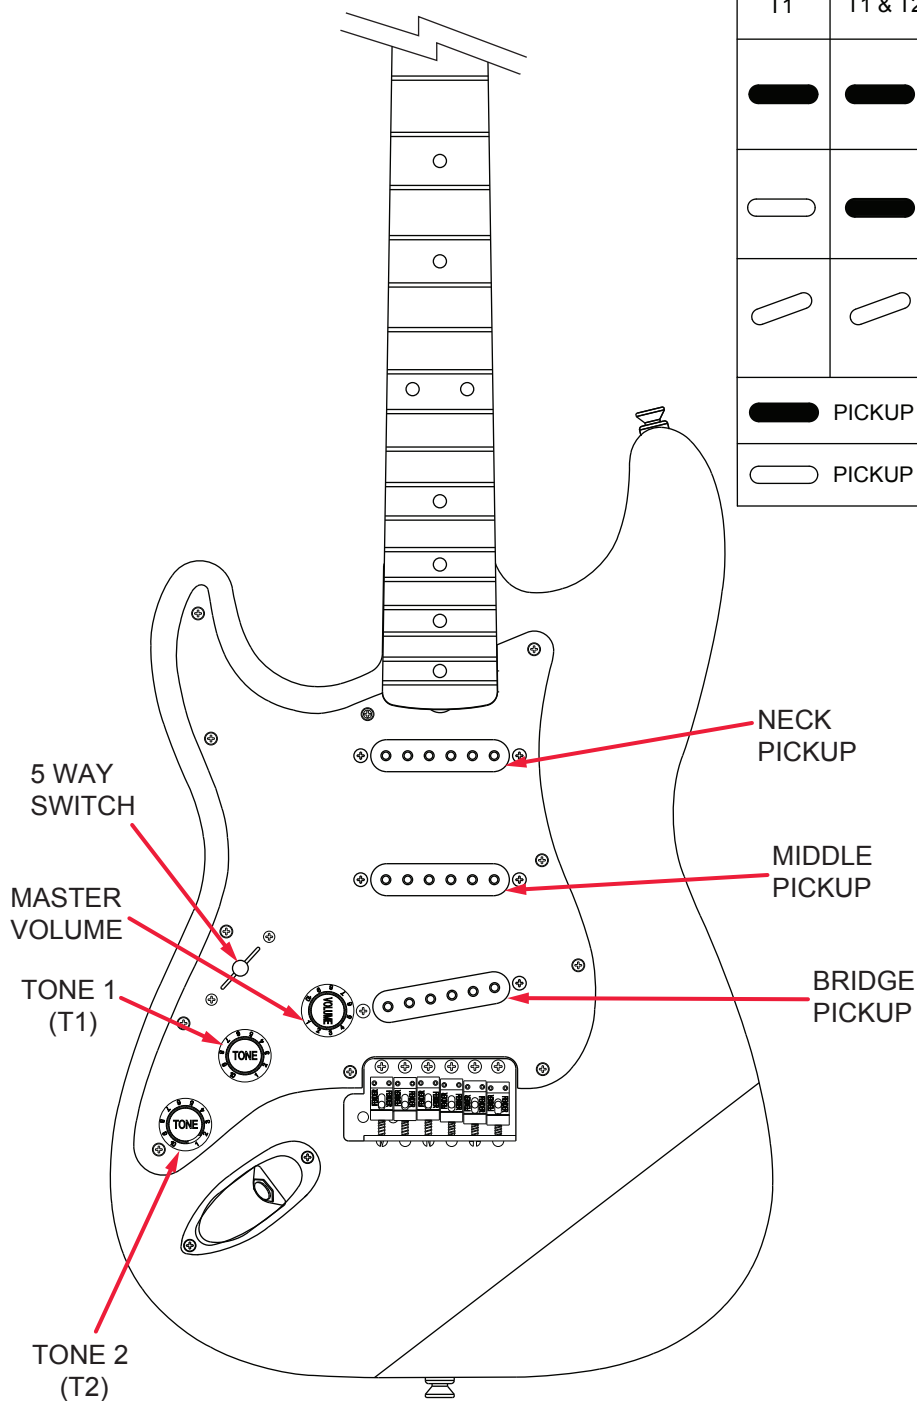

AMERICAN ORIGINAL 50'S STRATOCASTER® LH (0110113801)

PARTS LAYOUT

AMERICAN ORIGINAL 50'S STRATOCASTER® LH (0110113801)

PARTS LIST

REF#	DESCRIPTION	PART NUMBER
1	BODY AM ORIGINAL 50'S STRAT LH WBL	7711108501
2	NECK ASSY AM ORIGINAL 50'S STRAT LH MPL	7710939000
3	SCREW 8 X 2 OHP STL NI	0058060049
4	KEY GTR NI FENDER LOGO LH SET	0992074002
5	BUSHING STRING POST VINT	0994946000
6	SCREW SMAB 3 X 3/8 RHP NI	0011357049
7	STRING TREE VINTAGE NI	0992083000
8	PICKGUARD VINT STRAT LH EGGSHELL	0094027000
9	SHIELD ALUM VINTAGE STRAT	0019640049
10	SCREW SMAB 4 X 1/2 OHP NI	0015578049
11	KNOB STRAT VOL EGGSHELL WHT	0093600000
12	CONTROL 250K 10% TPR SPLIT	0990830000
13	NUT HEX 3/8-32 X 3/32 TK NI	0016352049
14	WASHER LOCK INTL 3/8 X .687	0016436049
15	KNOB STRAT TONE EGGSHELL WHT	0093601000
16	CAP WAX PAPER .10 MFD 150V	0096453049
17	SWITCH 5-WAY LEVER	0038929049
18	SWITCH TIP STRAT EGGSHELL WHT	0093597060
19	SCREW M 6-32 X 5/8 OHP NI	0015776049
20	FERRULE JACK CHROME	0991940100
21	JACK PHONE OPEN CIRCT 11	0021956000
22	BRIDGE ASSY AM VINT STRAT CHR LH	0094279000
22A	BRIDGE PLATE VINTAGE STRAT LH	0040851000
22B	BRIDGE BLOCK VINTAGE STRAT LH	0038962000
22C	BRIDGE SECTION ASSY AM VINTAGE NI TALL	0093568102
22D	BRIDGE SECTION ASSY AM VINTAGE NI SHORT	0093568101
22E	SCREW M 4-40 X 5/8 RHP NI	0015693049
22F	SPRING BRIDGE 7/16 9 COIL	0094278000
22G	SPRING BRIDGE #1932	0019281049
22H	SPRING BRIDGE 3/8 7 COIL	0094277000
22I	SCREW M 8-32 X 3/8 FHP NI	0019656049
23	SCREW WD RD PH 6 X 1-1/8 NI	0016170049
24	PLATE BACK VINT STRAT LH EGGSHELL	0094280000
25	SCREW SMA 5 X 5/8 OHP NI	0015602049

*= NOT PICTURED IN DIAGRAM

AMERICAN ORIGINAL 50'S STRATOCASTER® LH (0110113801)

WIRING ASSEMBLY

AMERICAN ORIGINAL 50'S STRATOCASTER® LH (0110113801)

SWITCH AND CONTROL FUNCTION

MODERN 5 WAY SWITCH POSITION					
					SWITCH POSITION
T1	T1 & T2	T2	T2	T2	← TONE CONTROL
					← NECK PICKUP
					← MIDDLE PICKUP
					← BRIDGE PICKUP
PICKUP IS ON PICKUP IS OFF				INDICATES POSITION OF 5 WAY SWITCH 	