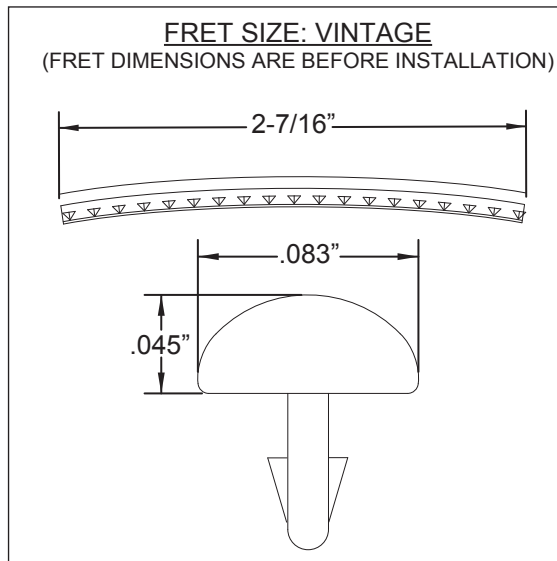

*= NOT PICTURED IN DIAGRAM

AMERICAN ORIGINAL 50'S STRATOCASTER® LH (0110113801)

WIRING ASSEMBLY

AMERICAN ORIGINAL 50'S STRATOCASTER® LH (0110113801)

SWITCH AND CONTROL FUNCTION

MODERN 5 WAY SWITCH POSITION					
					SWITCH POSITION
T1	T1 & T2	T2	T2	T2	← TONE CONTROL
					← NECK PICKUP
					← MIDDLE PICKUP
					← BRIDGE PICKUP
PICKUP IS ON PICKUP IS OFF				INDICATES POSITION OF 5 WAY SWITCH 	

AMERICAN ORIGINAL 50'S STRATOCASTER® LH (0110113801)

ADDITIONAL SPECIFICATION DETAIL

PLEASE NOTE: AS EACH NECK IS SANDED & FINISHED BY HAND, THICKNESS DIMENSIONS MAY VARY SLIGHTLY FROM THOSE SHOWN.

PICKUP SPECIFICATIONS