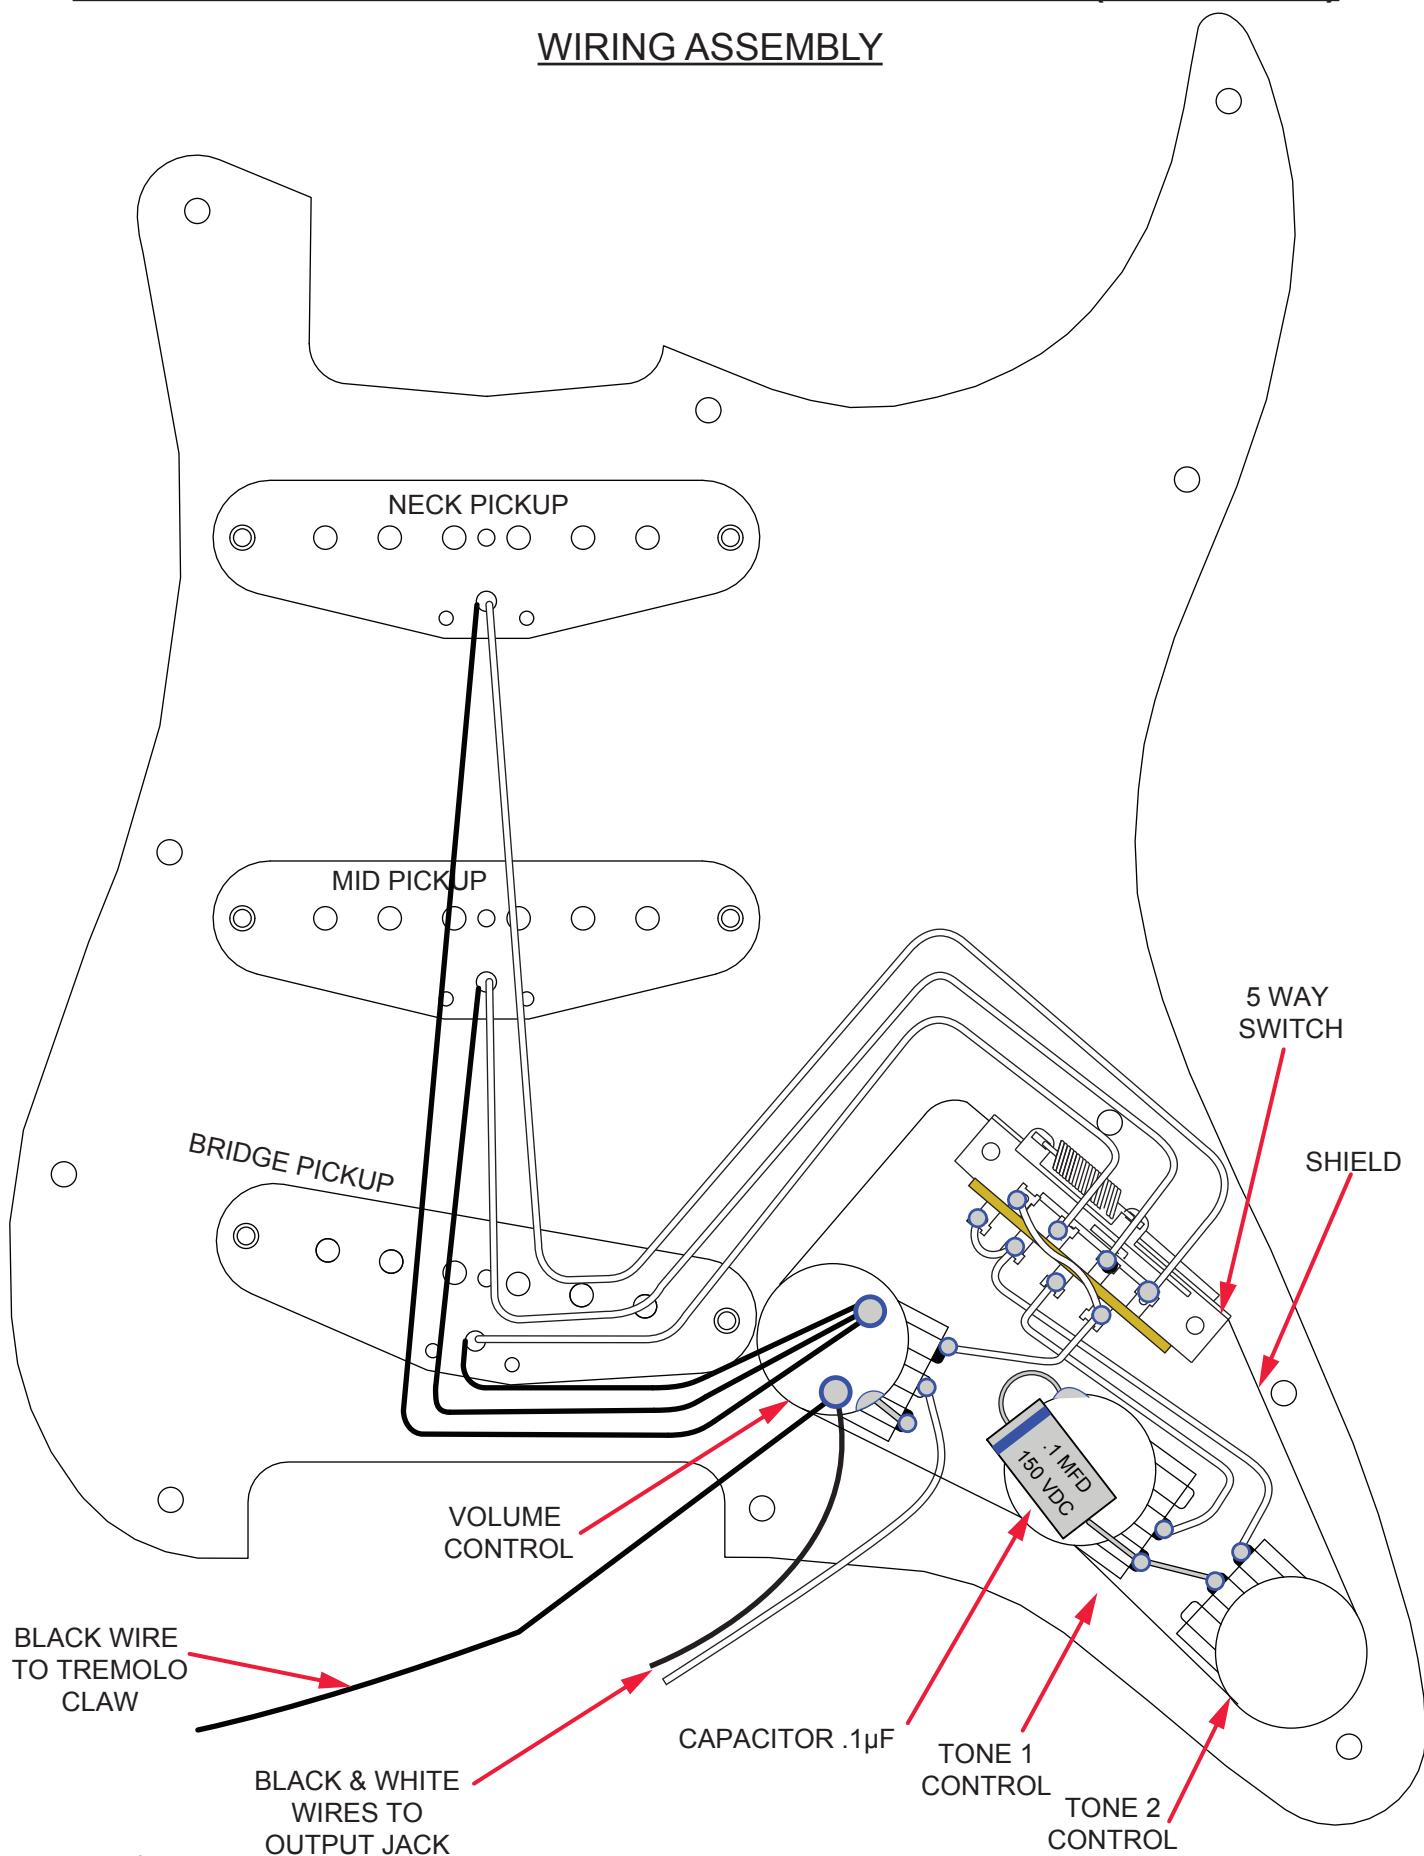

AMERICAN ORIGINAL 50'S STRATOCASTER® LH (0110113801)

PARTS LAYOUT

AMERICAN ORIGINAL 50'S STRATOCASTER® LH (0110113801)

PARTS LIST

REF#	DESCRIPTION	PART NUMBER
1	BODY AM ORIGINAL 50'S STRAT LH WBL	7711108501
2	NECK ASSY AM ORIGINAL 50'S STRAT LH MPL	7710939000
3	SCREW 8 X 2 OHP STL NI	0058060049
4	KEY GTR NI FENDER LOGO LH SET	0992074002
5	BUSHING STRING POST VINT	0994946000
6	SCREW SMAB 3 X 3/8 RHP NI	0011357049
7	STRING TREE VINTAGE NI	0992083000
8	PICKGUARD VINT STRAT LH EGGSHELL	0094027000
9	SHIELD ALUM VINTAGE STRAT	0019640049
10	SCREW SMAB 4 X 1/2 OHP NI	0015578049
11	KNOB STRAT VOL EGGSHELL WHT	0093600000
12	CONTROL 250K 10% TPR SPLIT	0990830000
13	NUT HEX 3/8-32 X 3/32 TK NI	0016352049
14	WASHER LOCK INTL 3/8 X .687	0016436049
15	KNOB STRAT TONE EGGSHELL WHT	0093601000
16	CAP WAX PAPER .10 MFD 150V	0096453049
17	SWITCH 5-WAY LEVER	0038929049
18	SWITCH TIP STRAT EGGSHELL WHT	0093597060
19	SCREW M 6-32 X 5/8 OHP NI	0015776049
20	FERRULE JACK CHROME	0991940100
21	JACK PHONE OPEN CIRCT 11	0021956000
22	BRIDGE ASSY AM VINT STRAT CHR LH	0094279000
22A	BRIDGE PLATE VINTAGE STRAT LH	0040851000
22B	BRIDGE BLOCK VINTAGE STRAT LH	0038962000
22C	BRIDGE SECTION ASSY AM VINTAGE NI TALL	0093568102
22D	BRIDGE SECTION ASSY AM VINTAGE NI SHORT	0093568101
22E	SCREW M 4-40 X 5/8 RHP NI	0015693049
22F	SPRING BRIDGE 7/16 9 COIL	0094278000
22G	SPRING BRIDGE #1932	0019281049
22H	SPRING BRIDGE 3/8 7 COIL	0094277000
22I	SCREW M 8-32 X 3/8 FHP NI	0019656049
23	SCREW WD RD PH 6 X 1-1/8 NI	0016170049
24	PLATE BACK VINT STRAT LH EGGSHELL	0094280000
25	SCREW SMA 5 X 5/8 OHP NI	0015602049

*= NOT PICTURED IN DIAGRAM

AMERICAN ORIGINAL 50'S STRATOCASTER® LH (0110113801)

WIRING ASSEMBLY

AMERICAN ORIGINAL 50'S STRATOCASTER® LH (0110113801)

SWITCH AND CONTROL FUNCTION

MODERN 5 WAY SWITCH POSITION					
					SWITCH POSITION
T1	T1 & T2	T2	T2	T2	← TONE CONTROL
					← NECK PICKUP
					← MIDDLE PICKUP
					← BRIDGE PICKUP
PICKUP IS ON PICKUP IS OFF				INDICATES POSITION OF 5 WAY SWITCH 	