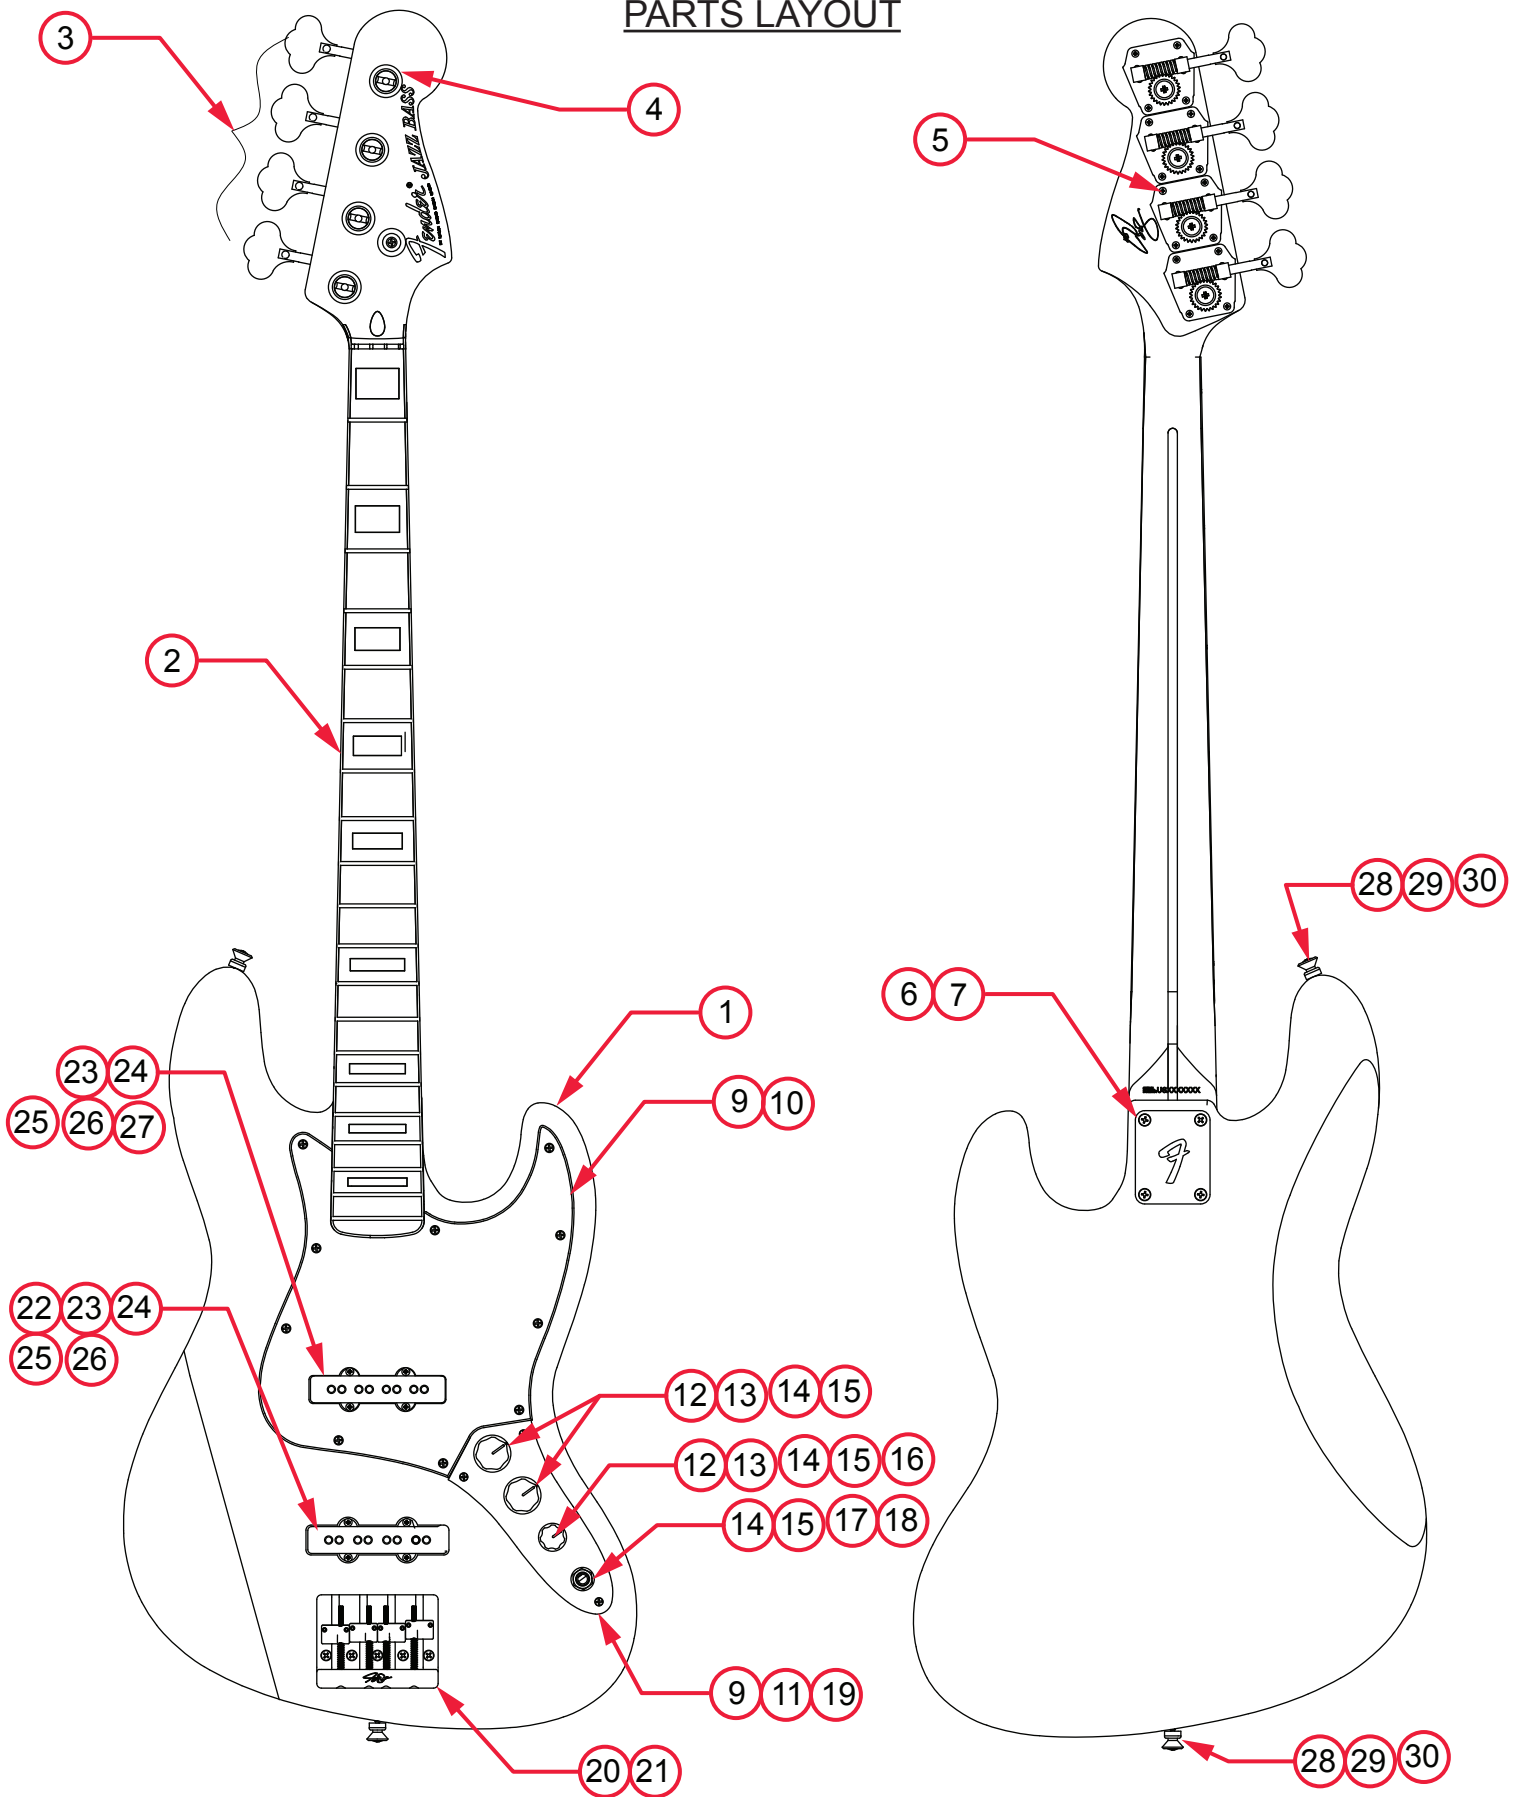

AMERICAN GEDDY LEE JAZZ BASS® (0197702XXX)

PARTS LAYOUT

AMERICAN GEDDY LEE JAZZ BASS® (0197702XXX)

PARTS LIST

REF#	DESCRIPTION	PART NUMBER
1	BODY AM GEDDY LEE J-BASS BLK	7706771506
1	BODY AM GEDDY LEE J-BASS CRT	7706762538
2	NECK ASSY AM GEDDY LEE J-BASS MPL W/WHT INLAYS	7705237000
2	NECK ASSY AM GEDDY LEE J-BASS MPL W/BLK INLAYS	7706743000
3	KEY VINTAGE BASS SET	0078834049
4	KEY BUSHING BASS STRING POST NI	0099140000
5	SCREW SMAB 3 X 3/8 RHP NI	0011357049
6	NECK PLATE F LOGO CS CHROME	0058910020
7	SCREW SMA 8 X 1-3/4 OHP NI	0015636049
8	STRING GUIDE DISC BASS	0994913000
9	SCREW SMAB 4 X 1/2 OHP ZA CHR	0994923000
10	PICKGUARD 60'S/70'S J-BASS WHT PEARL NO NOTCH	7706740000
10	PICKGUARD 60'S/70'S J-BASS BLK PEARL NO NOTCH	7706739000
11	CONTROL PLATE JAZZ BASS VINT CHROME	0096216000
12	AM VINT 60'S J-BASS KNOB SET	0992085000
13	CONTROL 250K 10% AUDIO METAL	0990831000
14	NUT HEX 3/8-32 X 3/32 TK NI	0016352049
15	WASHER LOCK INTL 3/8 X .687	0016436049
16	CAPACITOR CERAMIC .05µF 50V	0094251000
17	WASHER FLAT 3/8 X .614 NI	0031153049
18	JACK PHONE OPEN CIRCT 11	0021956049
19	SHIELD MASTER CONTROL JAZZ BASS	0010694000
20	BRIDGE ASSY GEDDY LEE SIGNATURE	7702577000
21	SCREW SMAB 5 X 1 OHP ZA	0021422049
22	PICKUP ASSY AM GEDDY LEE J-BASS BRIDGE	7706742000
23	PICKUP COVERS VINT J-BASS	0992038000
24	SCREW WOOD 4 x 1 -1/4 RH ZA	0021408049
25	GLAZIER POINT #2 ZI	0018630000
26	ASSY SHIELD PICKUP 62 J-BASS	0019662000
27	PICKUP ASSY AM GEDDY J-BASS NECK	7706741000
28	STRAP BUTTONS NI	0994915000
29	SCREW WOOD 6 X 1 OHP NI	0016188049
30	WASHERS FELT BLACK	0994929000
30	WASHERS FELT WHITE	0994930000
*	CASE ABS MOLDED P/J 4 & 5 STRING	0095697001
*	ALLEN WRENCH - 1/16 SHORT ARM	0021109049
*	ALLEN WRENCH - 3/16	0048693049
*	HEX KEY 7/64 BALL END	0076157000

*= NOT PICTURED IN DIAGRAM

AMERICAN GEDDY LEE JAZZ BASS® (0197702XXX)

WIRING ASSEMBLY

AMERICAN GEDDY LEE JAZZ BASS® (0197702XXX)

GROUND WIRE LOCATION

AMERICAN GEDDY LEE JAZZ BASS® (0197702XXX)

SWITCH AND CONTROL FUNCTION