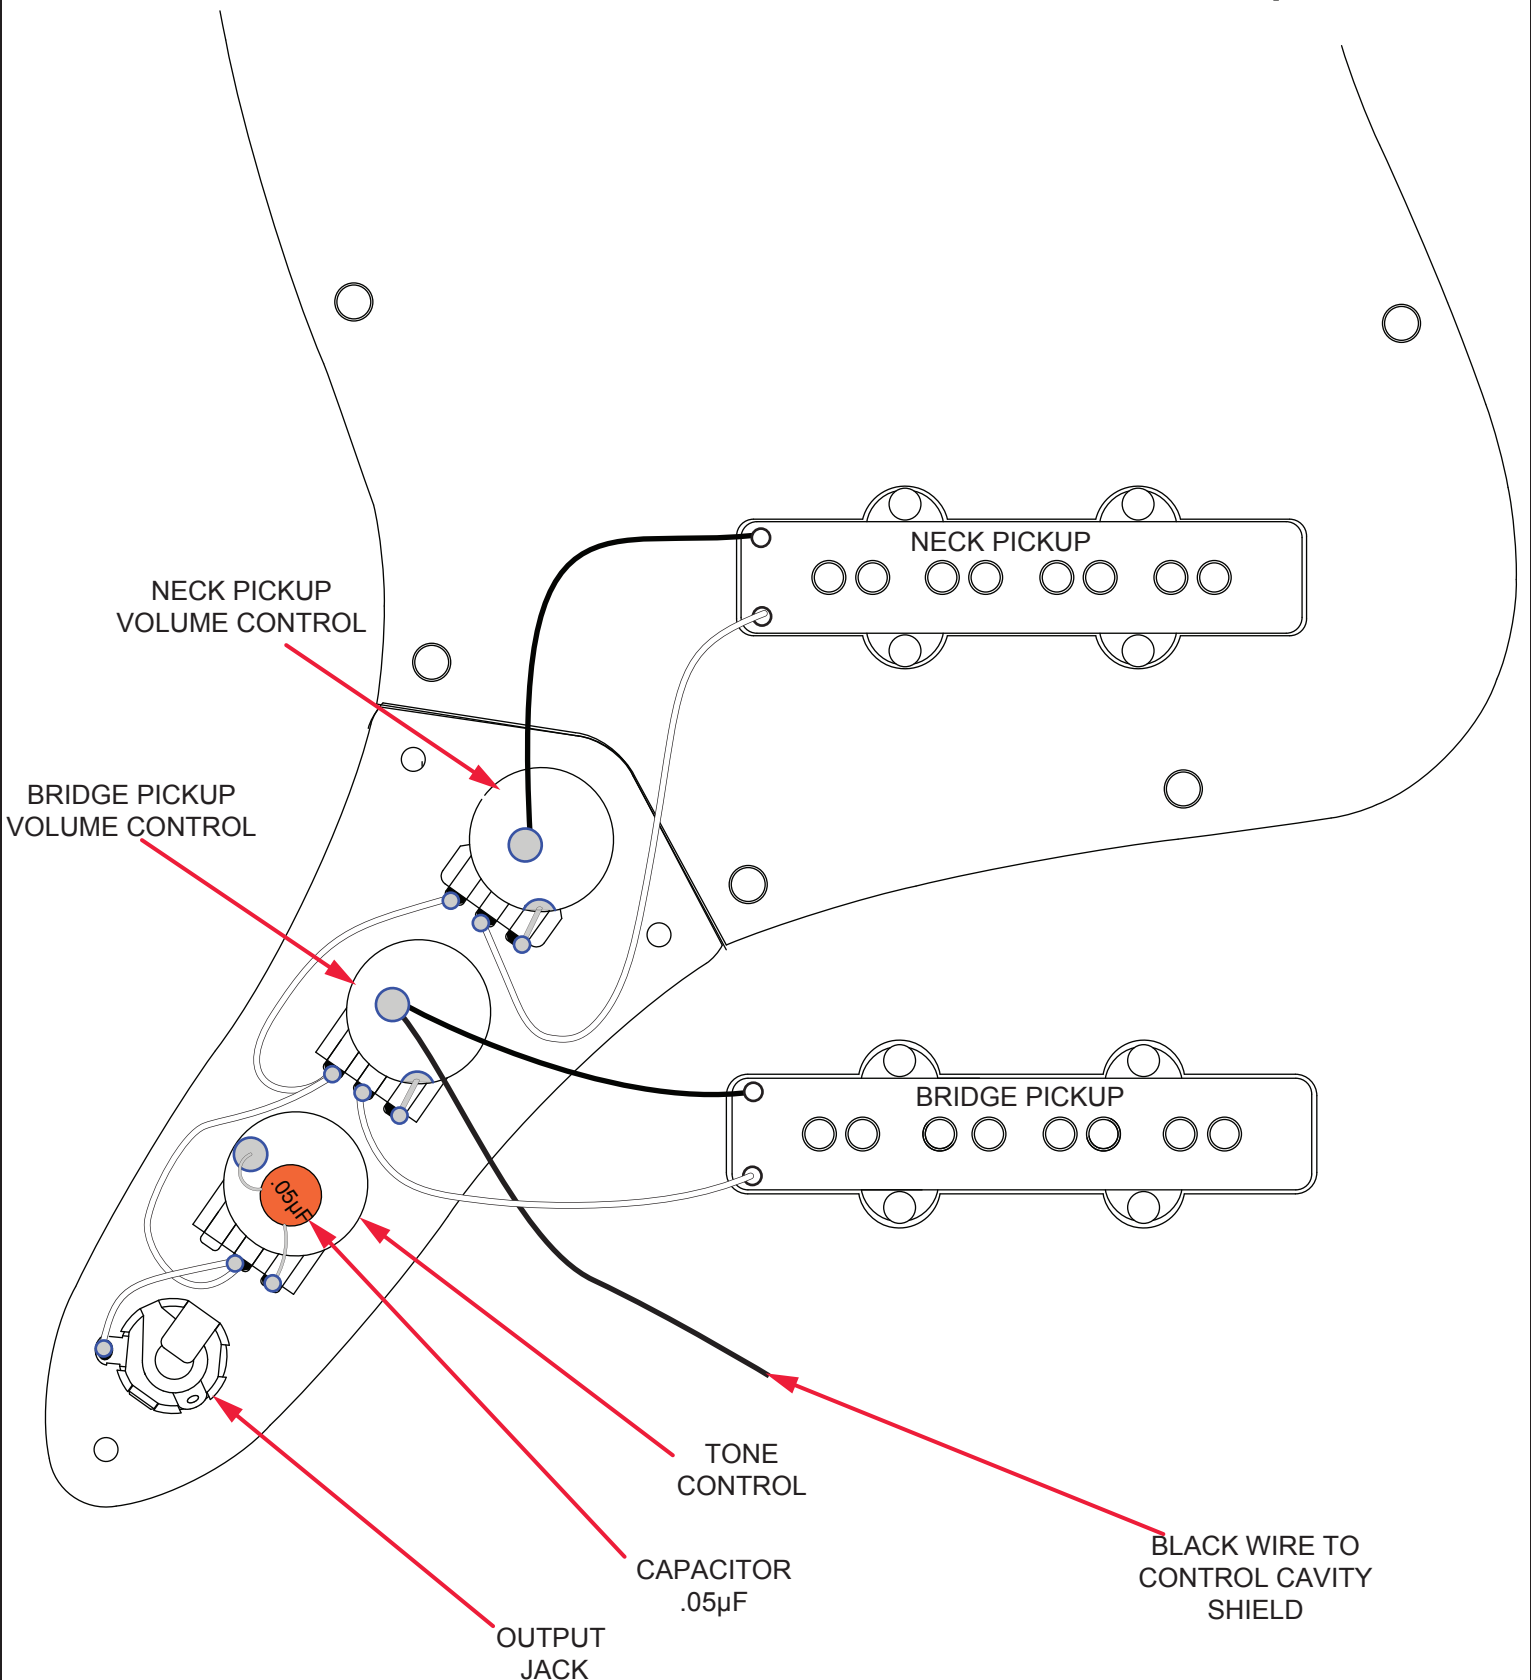

AMERICAN GEDDY LEE JAZZ BASS® (0197702XXX)

PARTS LAYOUT

AMERICAN GEDDY LEE JAZZ BASS® (0197702XXX)

PARTS LIST

REF#	DESCRIPTION	PART NUMBER
1	BODY AM GEDDY LEE J-BASS BLK	7706771506
1	BODY AM GEDDY LEE J-BASS CRT	7706762538
2	NECK ASSY AM GEDDY LEE J-BASS MPL W/WHT INLAYS	7705237000
2	NECK ASSY AM GEDDY LEE J-BASS MPL W/BLK INLAYS	7706743000
3	KEY VINTAGE BASS SET	0078834049
4	KEY BUSHING BASS STRING POST NI	0099140000
5	SCREW SMAB 3 X 3/8 RHP NI	0011357049
6	NECK PLATE F LOGO CS CHROME	0058910020
7	SCREW SMA 8 X 1-3/4 OHP NI	0015636049
8	STRING GUIDE DISC BASS	0994913000
9	SCREW SMAB 4 X 1/2 OHP ZA CHR	0994923000
10	PICKGUARD 60'S/70'S J-BASS WHT PEARL NO NOTCH	7706740000
10	PICKGUARD 60'S/70'S J-BASS BLK PEARL NO NOTCH	7706739000
11	CONTROL PLATE JAZZ BASS VINT CHROME	0096216000
12	AM VINT 60'S J-BASS KNOB SET	0992085000
13	CONTROL 250K 10% AUDIO METAL	0990831000
14	NUT HEX 3/8-32 X 3/32 TK NI	0016352049
15	WASHER LOCK INTL 3/8 X .687	0016436049
16	CAPACITOR CERAMIC .05µF 50V	0094251000
17	WASHER FLAT 3/8 X .614 NI	0031153049
18	JACK PHONE OPEN CIRCT 11	0021956049
19	SHIELD MASTER CONTROL JAZZ BASS	0010694000
20	BRIDGE ASSY GEDDY LEE SIGNATURE	7702577000
21	SCREW SMAB 5 X 1 OHP ZA	0021422049
22	PICKUP ASSY AM GEDDY LEE J-BASS BRIDGE	7706742000
23	PICKUP COVERS VINT J-BASS	0992038000
24	SCREW WOOD 4 x 1 -1/4 RH ZA	0021408049
25	GLAZIER POINT #2 ZI	0018630000
26	ASSY SHIELD PICKUP 62 J-BASS	0019662000
27	PICKUP ASSY AM GEDDY J-BASS NECK	7706741000
28	STRAP BUTTONS NI	0994915000
29	SCREW WOOD 6 X 1 OHP NI	0016188049
30	WASHERS FELT BLACK	0994929000
30	WASHERS FELT WHITE	0994930000
*	CASE ABS MOLDED P/J 4 & 5 STRING	0095697001
*	ALLEN WRENCH - 1/16 SHORT ARM	0021109049
*	ALLEN WRENCH - 3/16	0048693049
*	HEX KEY 7/64 BALL END	0076157000

*= NOT PICTURED IN DIAGRAM

AMERICAN GEDDY LEE JAZZ BASS® (0197702XXX)

WIRING ASSEMBLY

AMERICAN GEDDY LEE JAZZ BASS® (0197702XXX)

GROUND WIRE LOCATION

AMERICAN GEDDY LEE JAZZ BASS® (0197702XXX)

SWITCH AND CONTROL FUNCTION