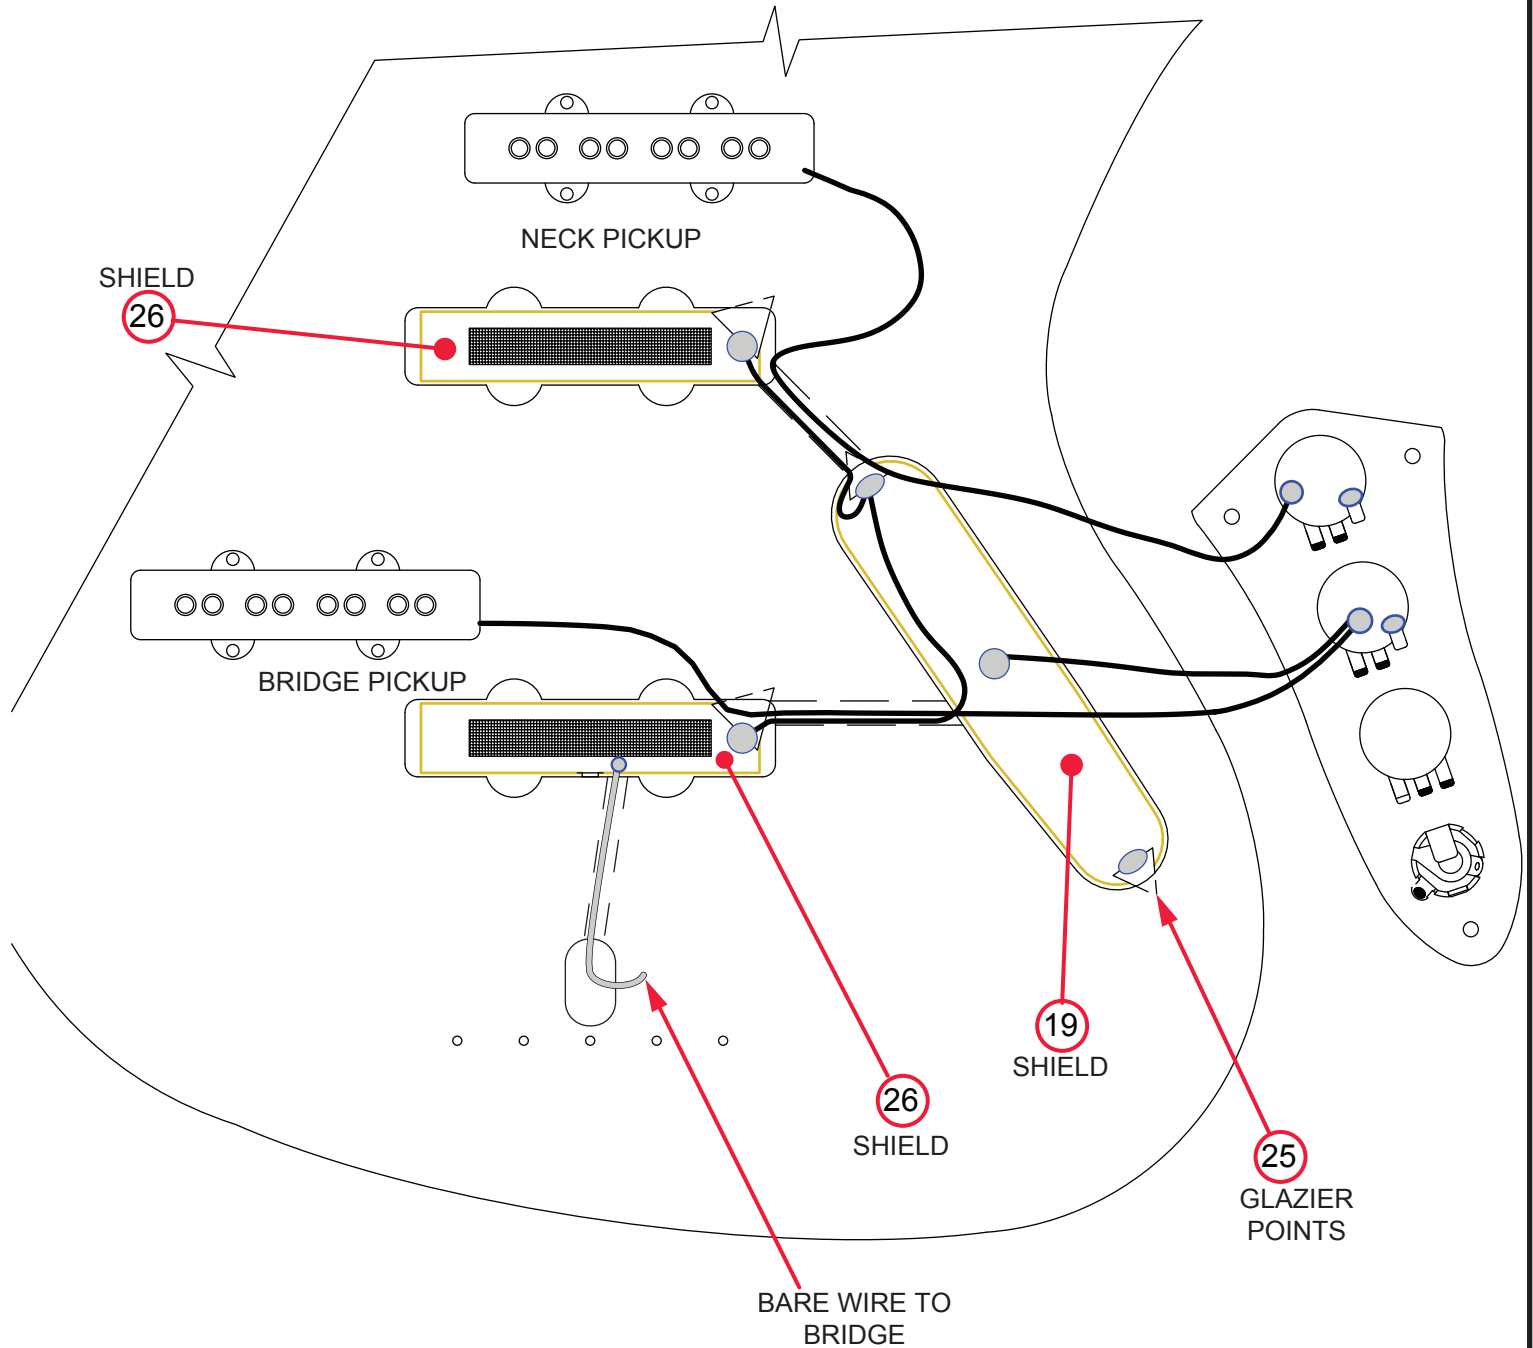

AMERICAN GEDDY LEE JAZZ BASS® (0197702XXX)

PARTS LAYOUT

AMERICAN GEDDY LEE JAZZ BASS® (0197702XXX)

PARTS LIST

REF#	DESCRIPTION	PART NUMBER
1	BODY AM GEDDY LEE J-BASS BLK	7706771506
1	BODY AM GEDDY LEE J-BASS CRT	7706762538
2	NECK ASSY AM GEDDY LEE J-BASS MPL W/WHT INLAYS	7705237000
2	NECK ASSY AM GEDDY LEE J-BASS MPL W/BLK INLAYS	7706743000
3	KEY VINTAGE BASS SET	0078834049
4	KEY BUSHING BASS STRING POST NI	0099140000
5	SCREW SMAB 3 X 3/8 RHP NI	0011357049
6	NECK PLATE F LOGO CS CHROME	0058910020
7	SCREW SMA 8 X 1-3/4 OHP NI	0015636049
8	STRING GUIDE DISC BASS	0994913000
9	SCREW SMAB 4 X 1/2 OHP ZA CHR	0994923000
10	PICKGUARD 60'S/70'S J-BASS WHT PEARL NO NOTCH	7706740000
10	PICKGUARD 60'S/70'S J-BASS BLK PEARL NO NOTCH	7706739000
11	CONTROL PLATE JAZZ BASS VINT CHROME	0096216000
12	AM VINT 60'S J-BASS KNOB SET	0992085000
13	CONTROL 250K 10% AUDIO METAL	0990831000
14	NUT HEX 3/8-32 X 3/32 TK NI	0016352049
15	WASHER LOCK INTL 3/8 X .687	0016436049
16	CAPACITOR CERAMIC .05µF 50V	0094251000
17	WASHER FLAT 3/8 X .614 NI	0031153049
18	JACK PHONE OPEN CIRCT 11	0021956049
19	SHIELD MASTER CONTROL JAZZ BASS	0010694000
20	BRIDGE ASSY GEDDY LEE SIGNATURE	7702577000
21	SCREW SMAB 5 X 1 OHP ZA	0021422049
22	PICKUP ASSY AM GEDDY LEE J-BASS BRIDGE	7706742000
23	PICKUP COVERS VINT J-BASS	0992038000
24	SCREW WOOD 4 x 1 -1/4 RH ZA	0021408049
25	GLAZIER POINT #2 ZI	0018630000
26	ASSY SHIELD PICKUP 62 J-BASS	0019662000
27	PICKUP ASSY AM GEDDY J-BASS NECK	7706741000
28	STRAP BUTTONS NI	0994915000
29	SCREW WOOD 6 X 1 OHP NI	0016188049
30	WASHERS FELT BLACK	0994929000
30	WASHERS FELT WHITE	0994930000
*	CASE ABS MOLDED P/J 4 & 5 STRING	0095697001
*	ALLEN WRENCH - 1/16 SHORT ARM	0021109049
*	ALLEN WRENCH - 3/16	0048693049
*	HEX KEY 7/64 BALL END	0076157000

*= NOT PICTURED IN DIAGRAM

AMERICAN GEDDY LEE JAZZ BASS® (0197702XXX)

WIRING ASSEMBLY

AMERICAN GEDDY LEE JAZZ BASS® (0197702XXX)

GROUND WIRE LOCATION

AMERICAN GEDDY LEE JAZZ BASS® (0197702XXX)

SWITCH AND CONTROL FUNCTION