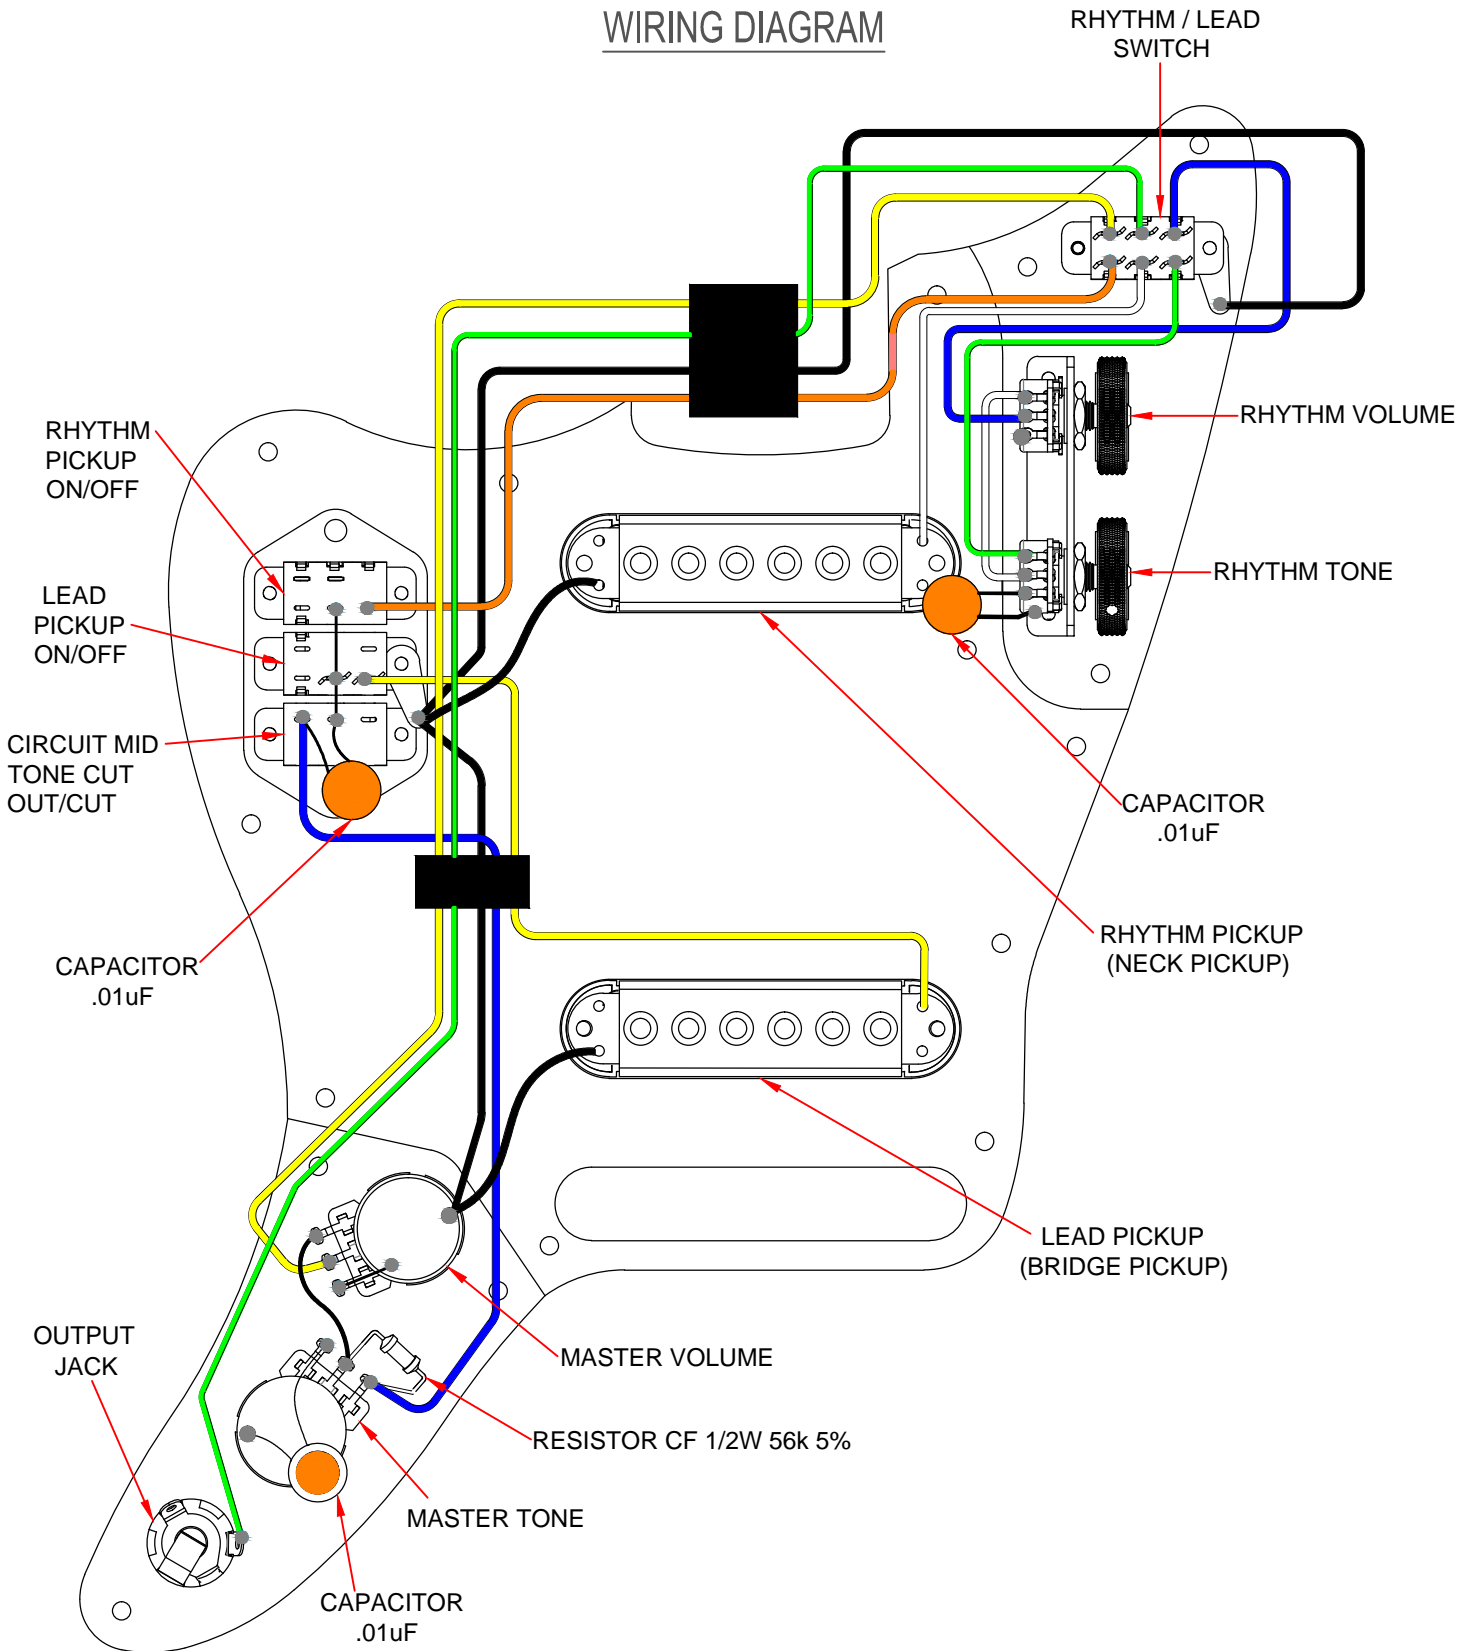

PARTS LAYOUT

## PARTS LIST

REF #	DESCRIPTION	PART NUMBER
1	BODY 60S CLSC JAGUAR LQ FRD B&P	7705169540
	BODY 60S CLSC JAGUAR CAR RELIC	7706142590
2	NECK 60S CLSC JAGUAR RW PNT	7705168000
	NECK 60S CLSC JAGUAR RW MEX RELIC	7706141000
3	KEY, VINT ST PING	0047912000
4	BUSHING KEY VINT PING	0053020000
5	SCRW SMAB 3x3/8 RHP NI	0011357049
6	STRING GUIDE NICKEL	0994910000
7	SPACER STR TREE 62 STRAT	0020423000
8	SCRW SMA 3x5/8 RHP NI	0011358049
9	SWITCH SLIDE SS 50 DP DT	0017079049
10	SCRW M 4-40x1/4 OHP NI	0015719049
11	LUG SOLDER BRONZE TINNEDW/2 HL	0012869000
12	PLATE PRESET CONTROL JAGUAR	0054502000
13	SCRW SMAB 4x1/2 OHP NI	0015578049
14	KNOB DISC PRESET CNTRL 1"x.25	0054455000
15	CONTROL MINIPOT 1MEG LINEAR W/NUT	0054457000
16	WASHER LOCK INTERNAL TOOTH 1/4	0016451000
17	SCRW M 4-40x1/4 OHP NI	0015719049
18	CONTROL MINIPOT 50K LINEAR W/NUT	0054458000
19	PICKUP ASSY CLASSIC SERIES JAGUAR BRG	7704108000
20	PICKUP ASSY CLASSIC SERIES JAGUAR NK	7704107000
21	MUSTANG BRIDGE W/THREADED SADDLES RELIC	7705076800
22	TREMOLO VBT005 W/ LOGO	0081138000
23	SCRW WD OH PH #4x1 1/4 NI	0054497000
24	ARM, VIB JAG/JAZZMASTER WHITE	7705063000
25	SCRW SMAB 5x1 OHP NI	0015610049
26	PLATE SWITCH JAGUAR	0010611000
27	SWITCH SLIDING SELECTOR	0054508049
28	SCRW M 4-40x1/4 OHP NI	0015719049
29	CAP CD .003uF 20% 3/8"	0054509049
30	PICKGUARD CLASSIC JAGUAR W/B/W	7703306000
	PICKGUARD CLASSIC JAGUAR W/B/W RELIC	7703306400
31	KNOB BASS LARGE CHIASHIN	0081128000
32	CONTROL 1 MEG 10% AUDIO METAL	0019066049
33	WASHER LOCK INTL 3/8 X .687	0016436049

## WIRING DIAGRAM

## SWITCH & CONTROL FUNCTION