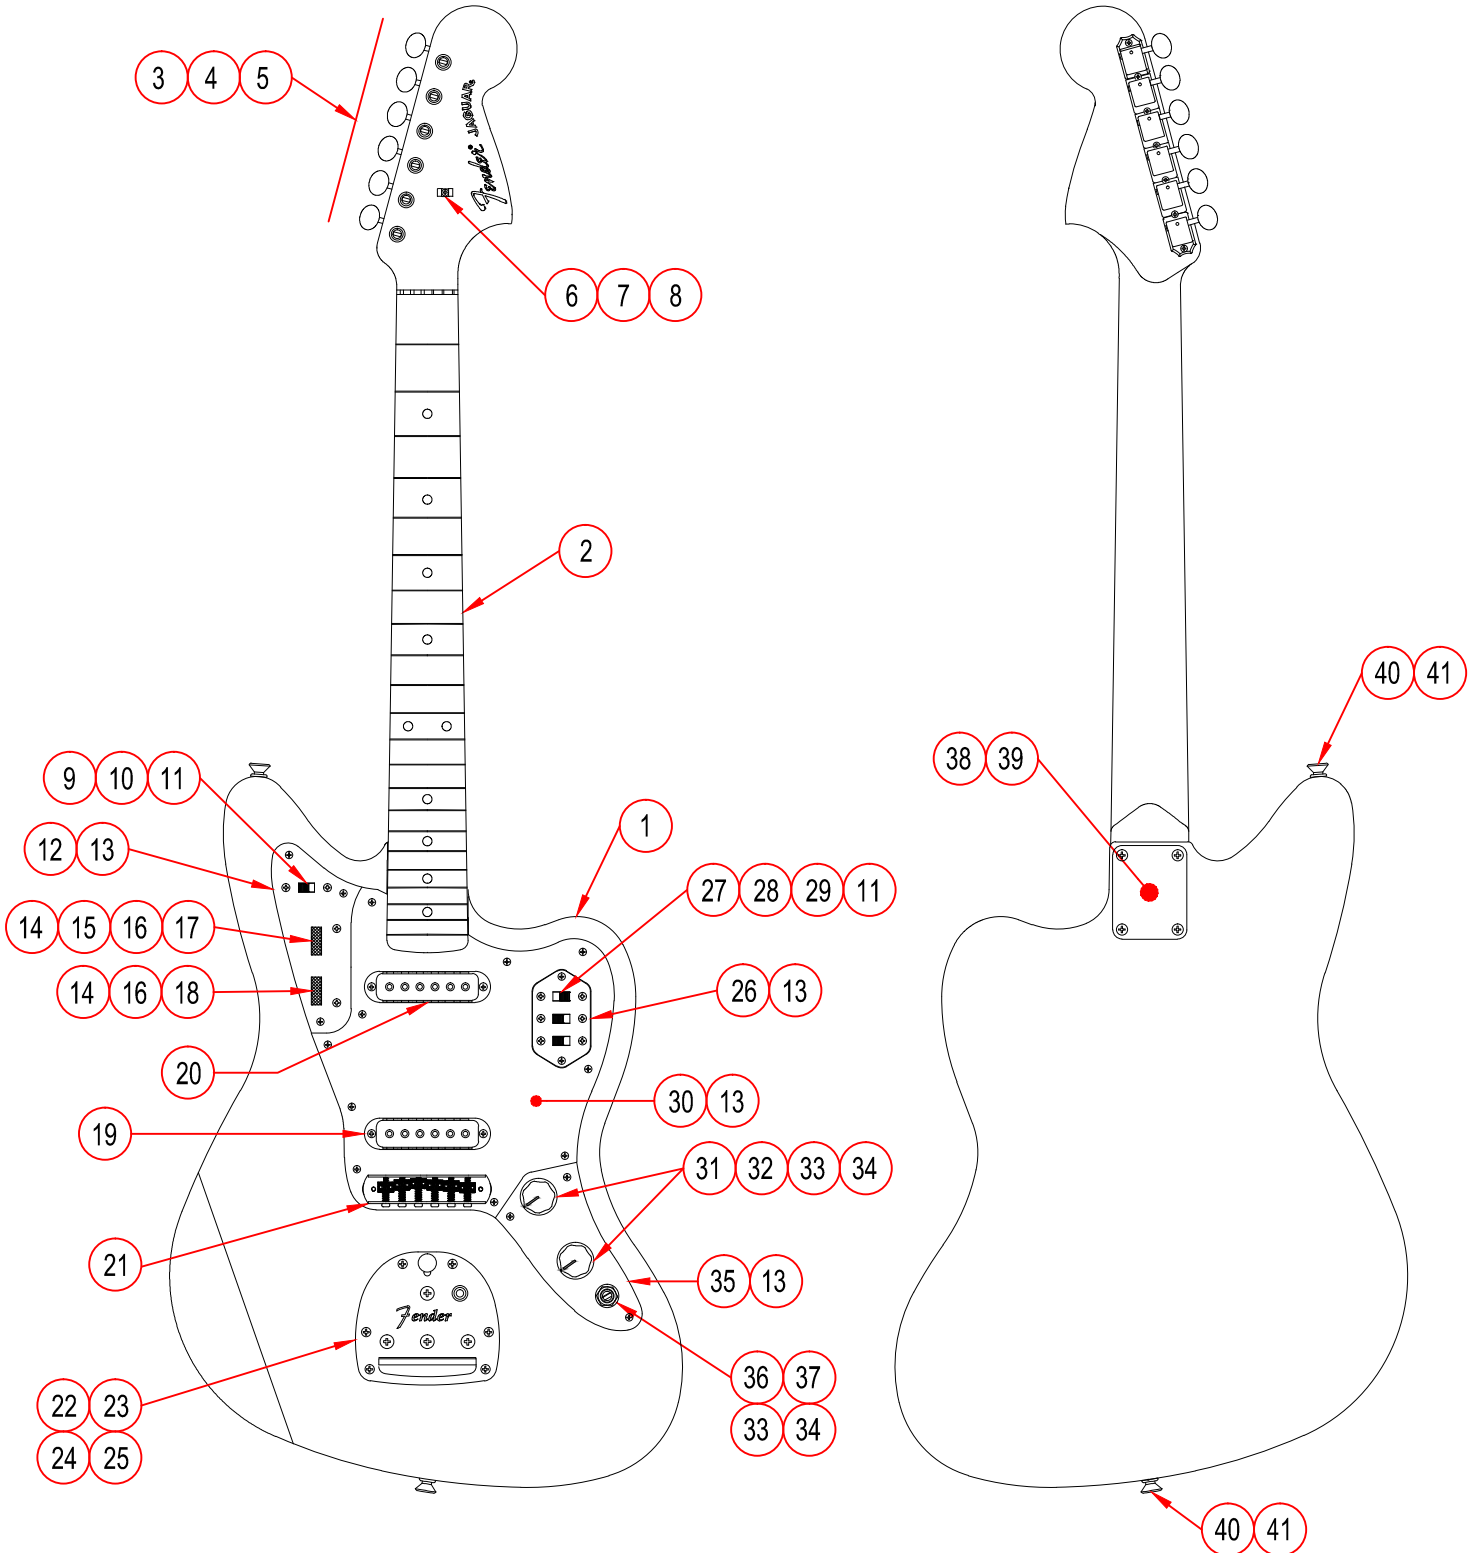

PARTS LAYOUT

## PARTS LIST

REF #	DESCRIPTION	PART NUMBER
1	BODY 60S CLSC JAGUAR LQ FRD B&P	7705169540
	BODY 60S CLSC JAGUAR CAR RELIC	7706142590
2	NECK 60S CLSC JAGUAR RW PNT	7705168000
	NECK 60S CLSC JAGUAR RW MEX RELIC	7706141000
3	KEY, VINT ST PING	0047912000
4	BUSHING KEY VINT PING	0053020000
5	SCRW SMAB 3x3/8 RHP NI	0011357049
6	STRING GUIDE NICKEL	0994910000
7	SPACER STR TREE 62 STRAT	0020423000
8	SCRW SMA 3x5/8 RHP NI	0011358049
9	SWITCH SLIDE SS 50 DP DT	0017079049
10	SCRW M 4-40x1/4 OHP NI	0015719049
11	LUG SOLDER BRONZE TINNEDW/2 HL	0012869000
12	PLATE PRESET CONTROL JAGUAR	0054502000
13	SCRW SMAB 4x1/2 OHP NI	0015578049
14	KNOB DISC PRESET CNTRL 1"x.25	0054455000
15	CONTROL MINIPOT 1MEG LINEAR W/NUT	0054457000
16	WASHER LOCK INTERNAL TOOTH 1/4	0016451000
17	SCRW M 4-40x1/4 OHP NI	0015719049
18	CONTROL MINIPOT 50K LINEAR W/NUT	0054458000
19	PICKUP ASSY CLASSIC SERIES JAGUAR BRG	7704108000
20	PICKUP ASSY CLASSIC SERIES JAGUAR NK	7704107000
21	MUSTANG BRIDGE W/THREADED SADDLES RELIC	7705076800
22	TREMOLO VBT005 W/ LOGO	0081138000
23	SCRW WD OH PH #4x1 1/4 NI	0054497000
24	ARM, VIB JAG/JAZZMASTER WHITE	7705063000
25	SCRW SMAB 5x1 OHP NI	0015610049
26	PLATE SWITCH JAGUAR	0010611000
27	SWITCH SLIDING SELECTOR	0054508049
28	SCRW M 4-40x1/4 OHP NI	0015719049
29	CAP CD .003uF 20% 3/8"	0054509049
30	PICKGUARD CLASSIC JAGUAR W/B/W	7703306000
	PICKGUARD CLASSIC JAGUAR W/B/W RELIC	7703306400
31	KNOB BASS LARGE CHIASHIN	0081128000
32	CONTROL 1 MEG 10% AUDIO METAL	0019066049
33	WASHER LOCK INTL 3/8 X .687	0016436049

## WIRING DIAGRAM

## SWITCH & CONTROL FUNCTION