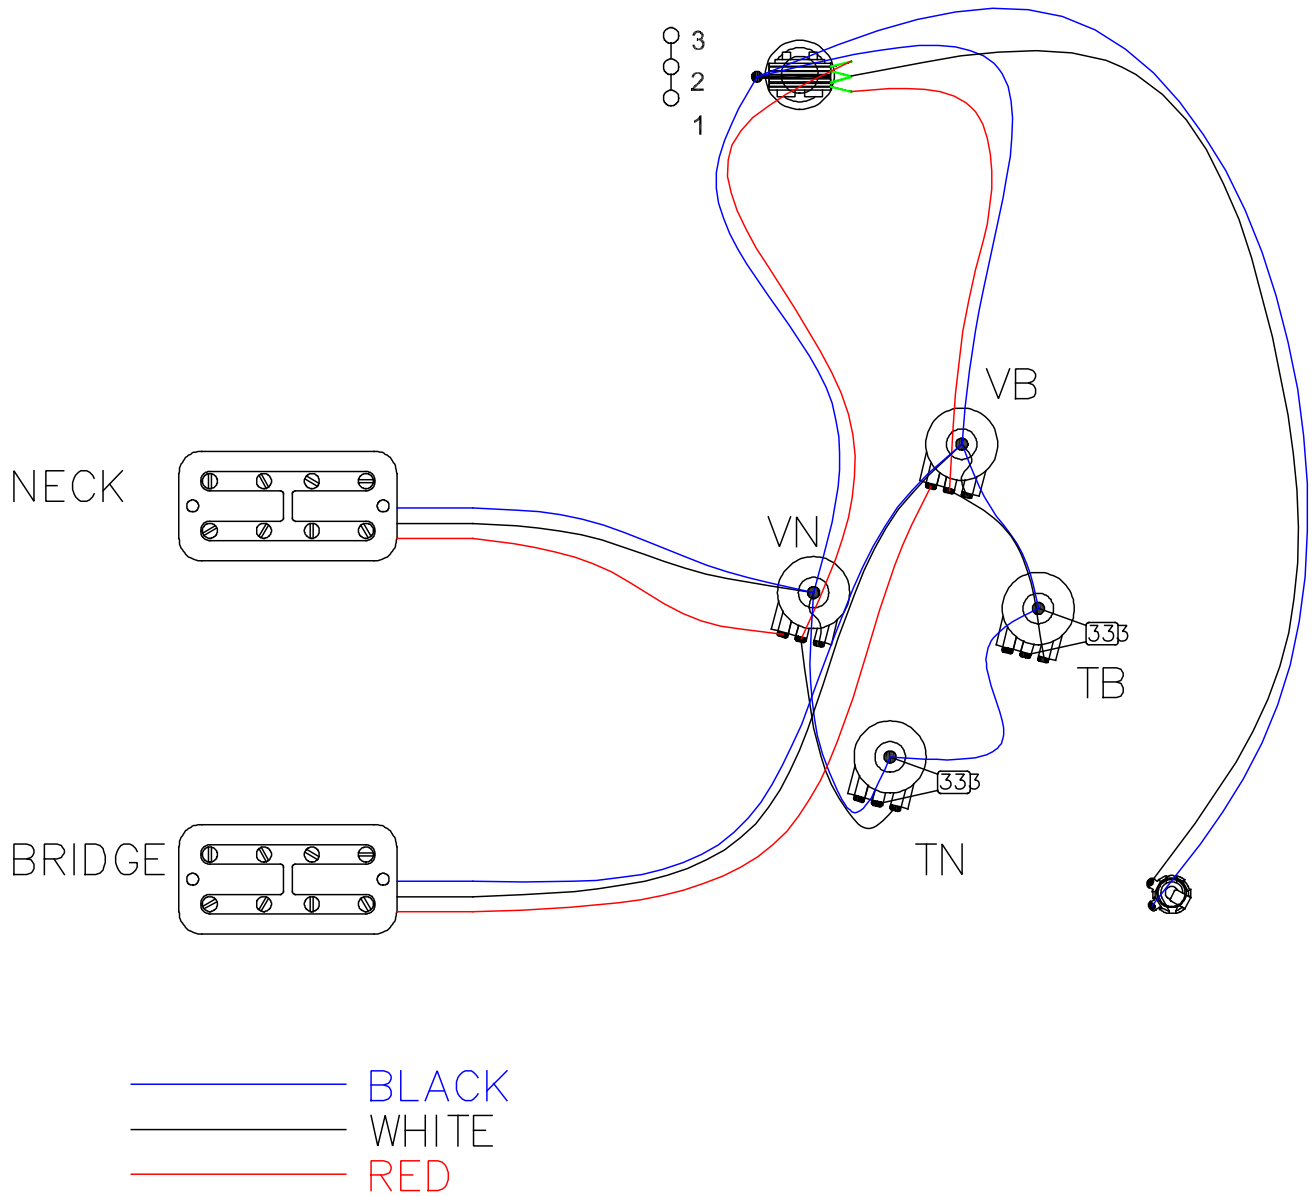

Coronado Bass (024-3200-XXX)

Wiring Diagram

Coronado Bass (024-3200-XXX)
Control Function Diagram