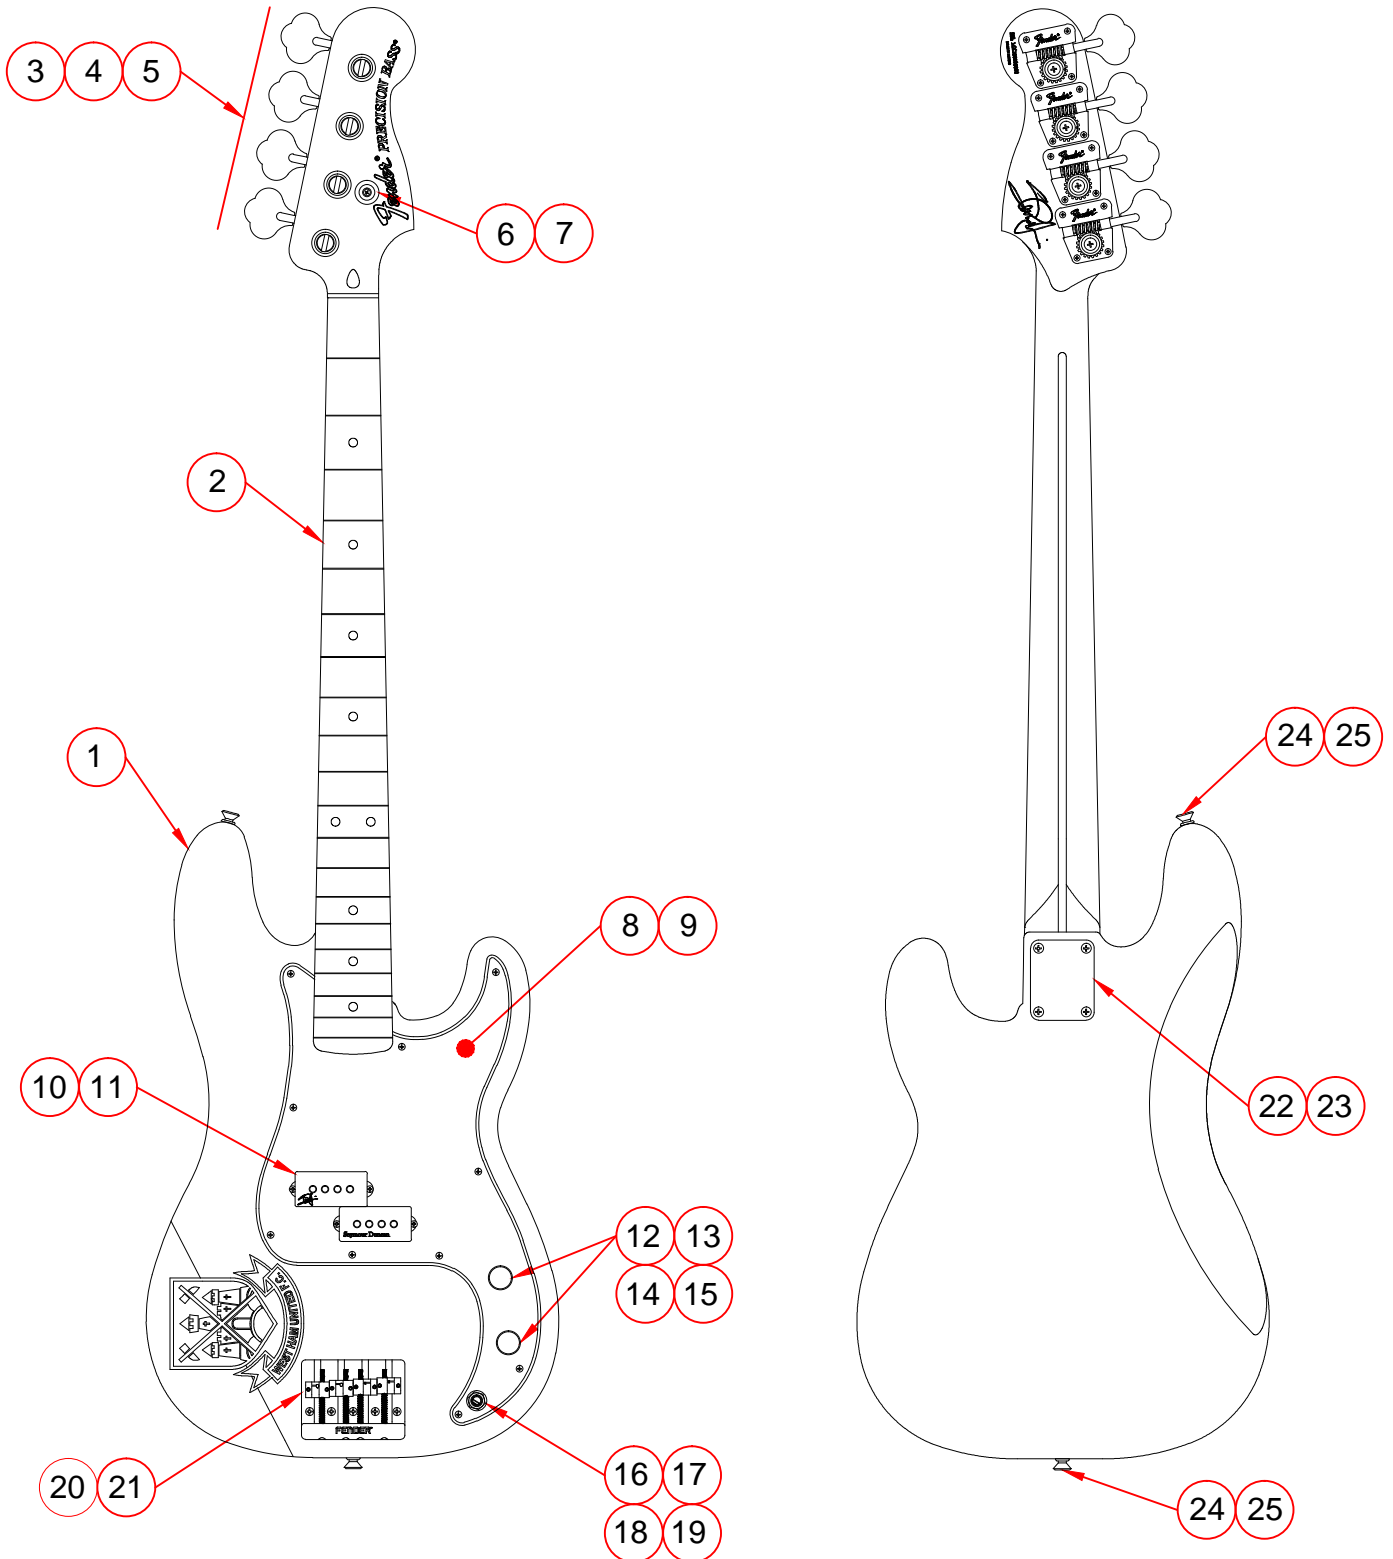

STEVE HARRIS PRECISION BASS MN ® (014-1032-305)

PARTS LAYOUT

STEVE HARRIS PRECISION BASS MN ® (014-1032-305)

WIRING DIAGRAM

STEVE HARRIS PRECISION BASS MN ® (014-1032-305)

SWITCH & CONTROL FUNCTION