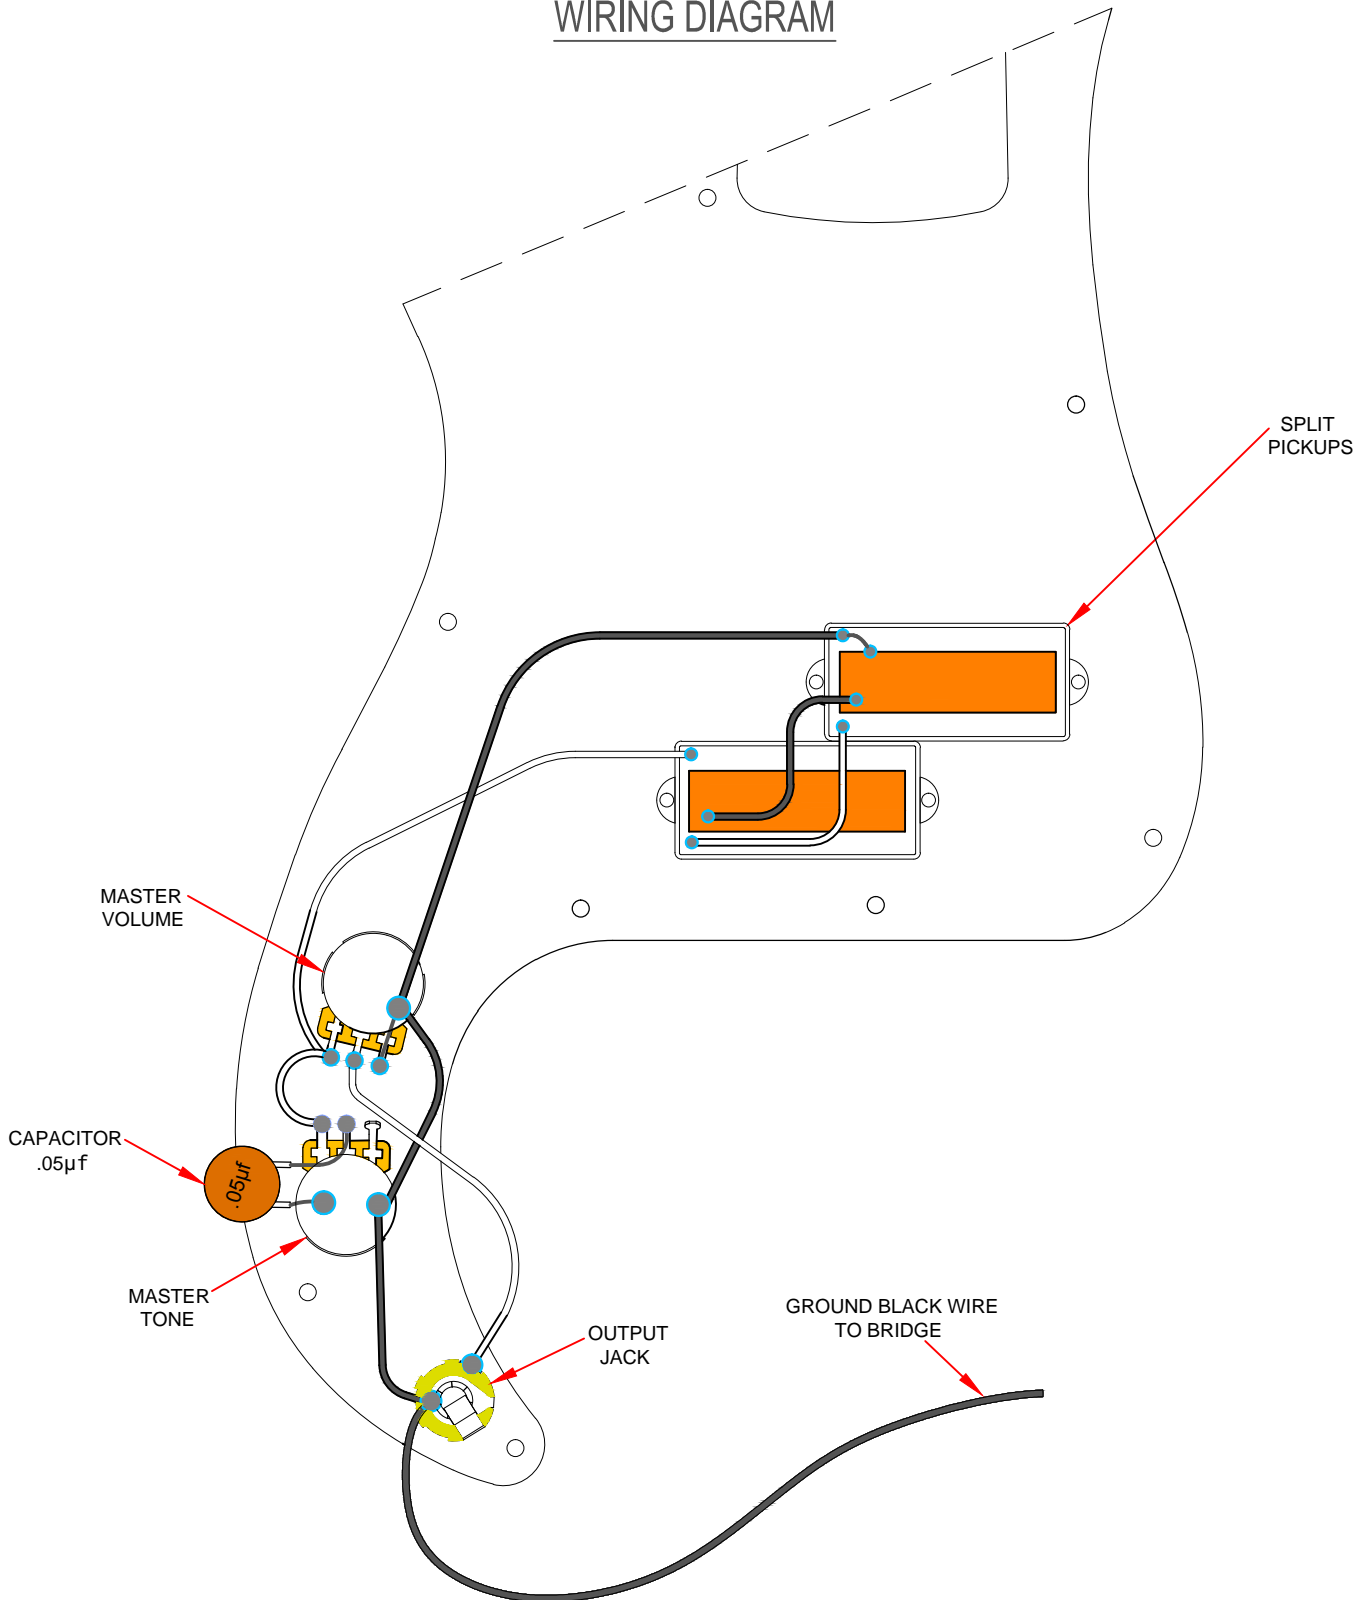

STEVE HARRIS PRECISION BASS MN ® (014-1032-305)

PARTS LAYOUT

STEVE HARRIS PRECISION BASS MN ® (014-1032-305)

WIRING DIAGRAM

STEVE HARRIS PRECISION BASS MN ® (014-1032-305)

SWITCH & CONTROL FUNCTION