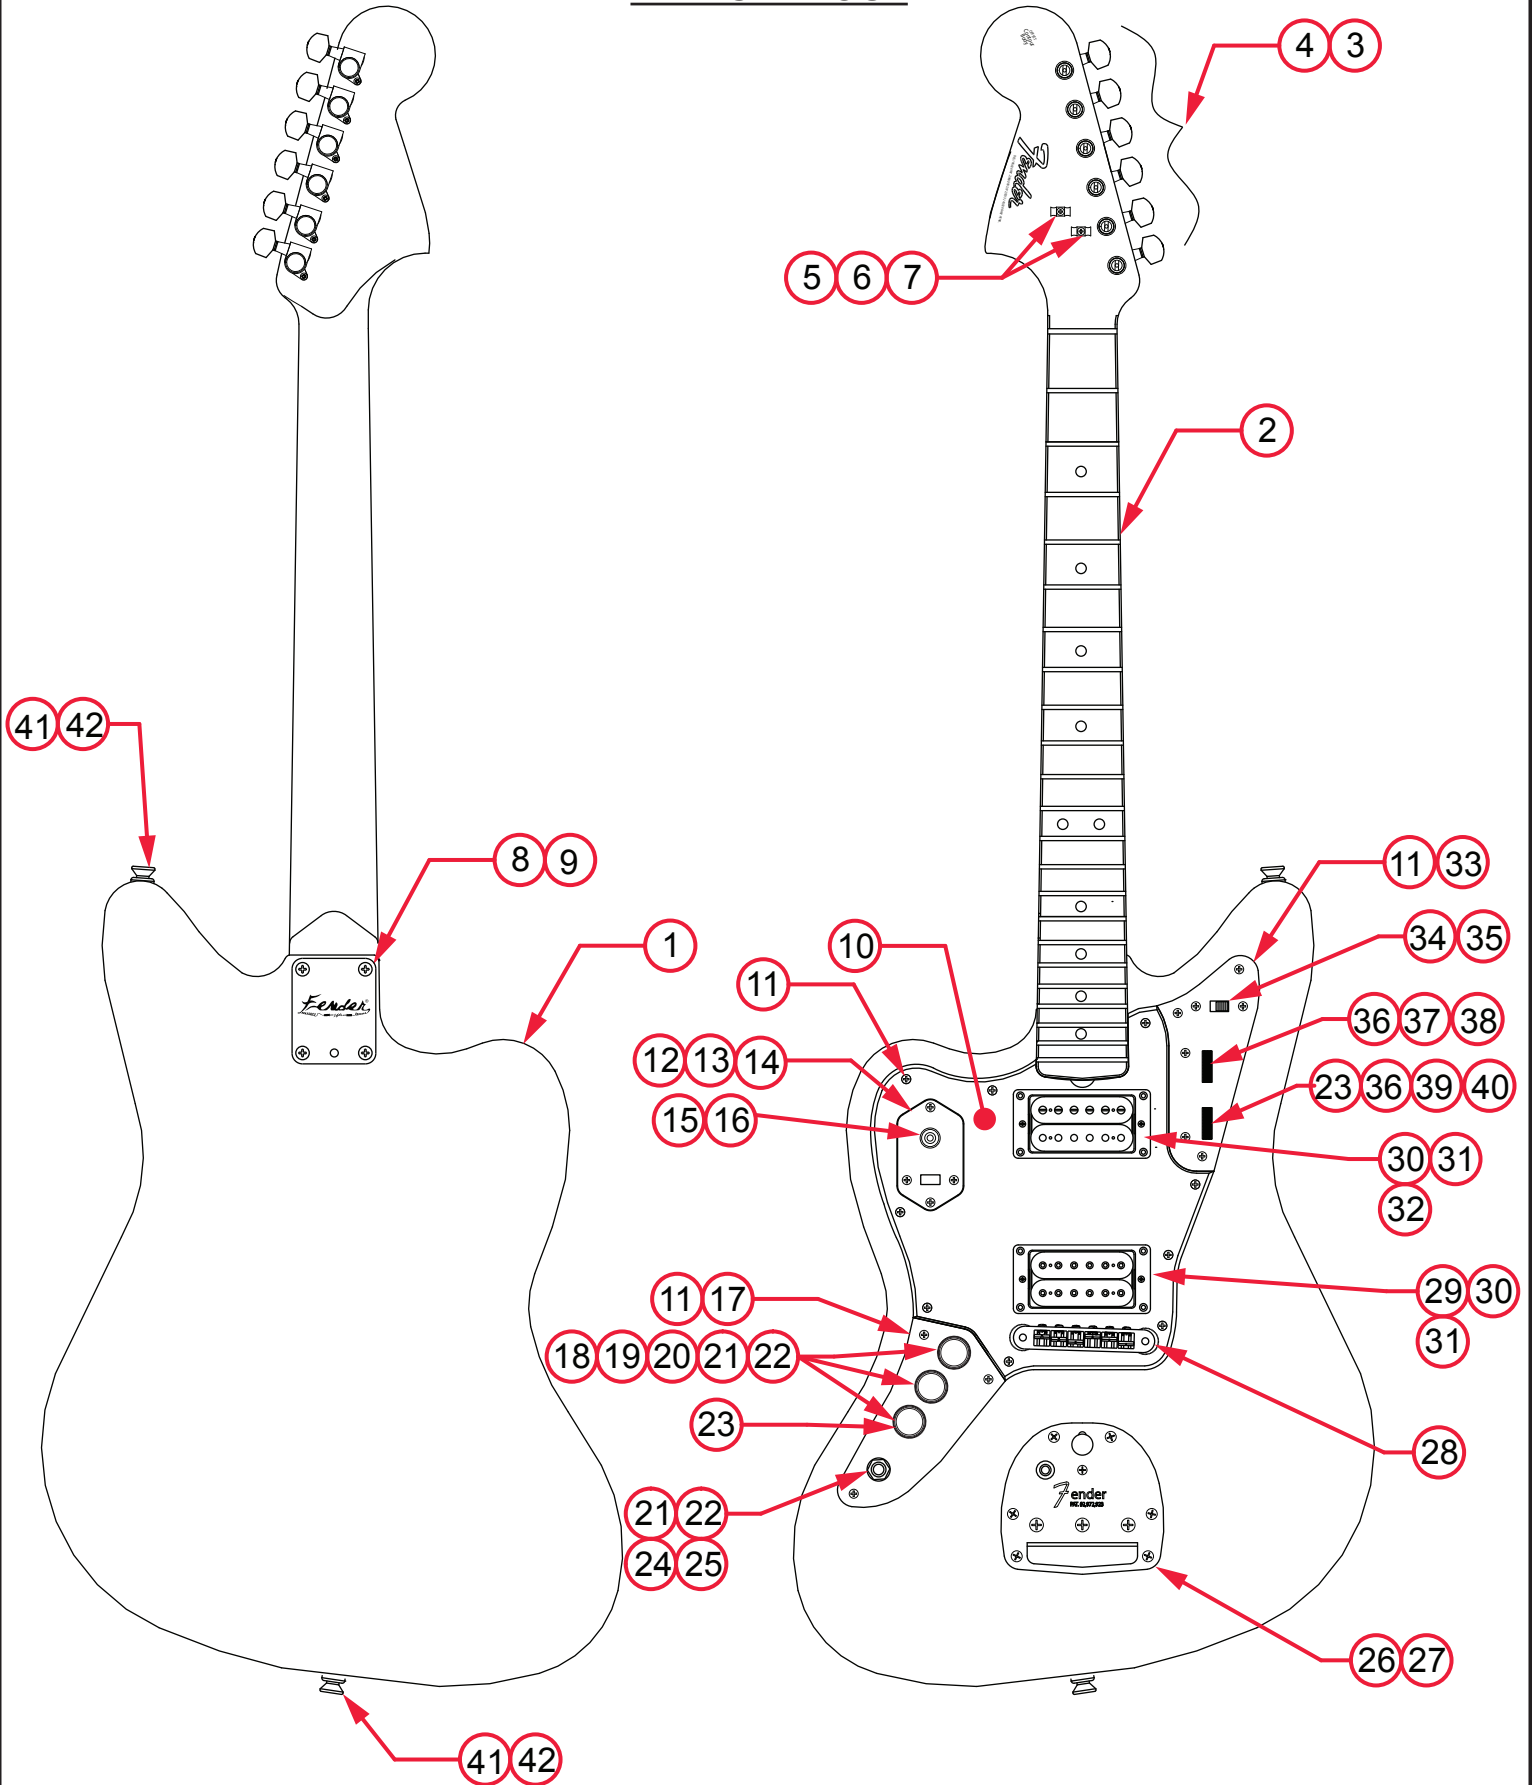

KURT COBAIN JAGUAR® NOS LH (0143021700)

PARTS LAYOUT

KURT COBAIN JAGUAR® NOS LH (0143021700)

PARTS LIST

REF#	DESCRIPTION	PART NUMBER
1	BODY KURT COBAIN JAGUAR 3TSB LH	7701344500
2	NECK KURT COBAIN JAGUAR LH	7701342000
3	KEY GOTOH LOCK CHROME SET	0092254000
4	SCREW SMAB 2x1/2 FHP BLX	9280530407
5	STRING GUIDE NCKL	0994910000
6	SPACER STRING TREE 62 STRAT	0020423000
7	SCREW SMA 3 X 5/8 RHP NI	0011358049
8	NECK PLATE KURT COBAIN	0092156000
9	SCREW SMA 8 X 1-3/4 OHP NKL	0015636049
10	PICKGUARD KURT COBAIN JAGUAR	0092001000
11	SCREW SMA 4X1/2 OHP NI	0015578049
12	SWITCH PLATE COBAIN JAG	0092027000
13	COBAIN JAGUAR SWITCH PLATE INSULATOR	0092212000
14	SCREW M 4-40x1/4 OHP NI	0015719049
15	SWITCH TOGGLE AGED WHITE KNOB CHROME RING	0092257000
16	NUT HEX 4-40 EX LOCK	0097360000
17	CONTROL PLATE COBAIN JAG LH	0092252000
18	KNOBS CONTROL VINTAGE TELE	0992056000
19	CONTROL 1 MEG 10%	0019066000
20	SCREW SET 8-32X3/16 SL CUP NI	0028897000
21	NUT HEX 3/8-32x3/32 TK NI	0016352049
22	WASHER LOCK INTL 3/8 X .687 sel 049	0016436049
23	CAP CD .01µF 600V 10% 1/2" DIAM	0054504049
24	WASHER FLAT 3/8x.614 NI	0031153049
25	JACK PHONE OPEN CIRCT 11	0021956049
26	TREM ASSY, JAG CHR M TAESUNG, w/ARM LH	0092250000
27	SCREW SMAB 5X1 OHP NI	0015610049
28	BRIDGE T-O-M GOTOH BLACK	0091718000
29	DIMARZIO PICKUP DP100FCRU	0091638000
30	PICKUP MOUNTING RING BLACK	0091641000
31	SCREW SMAB 3X3/8 RHP NCKL	0011357049
32	DIMARZIO PICKUP DP103FCRU	0091639000

*= NOT PICTURED IN DIAGRAM

KURT COBAIN JAGUAR® NOS LH (0143021700)

WIRING ASSEMBLY

KURT COBAIN JAGUAR® NOS LH (0143021700)

SWITCH AND CONTROL FUNCTION

3 WAY SWITCH POSITION				
n/a				TOGGLE SWITCH
				SLIDE SWITCH
V3/T2/T1	V2/T1	V1/V2/T1	V1/T1	CONTROL
				NECK PICKUP
				BRIDGE PICKUP