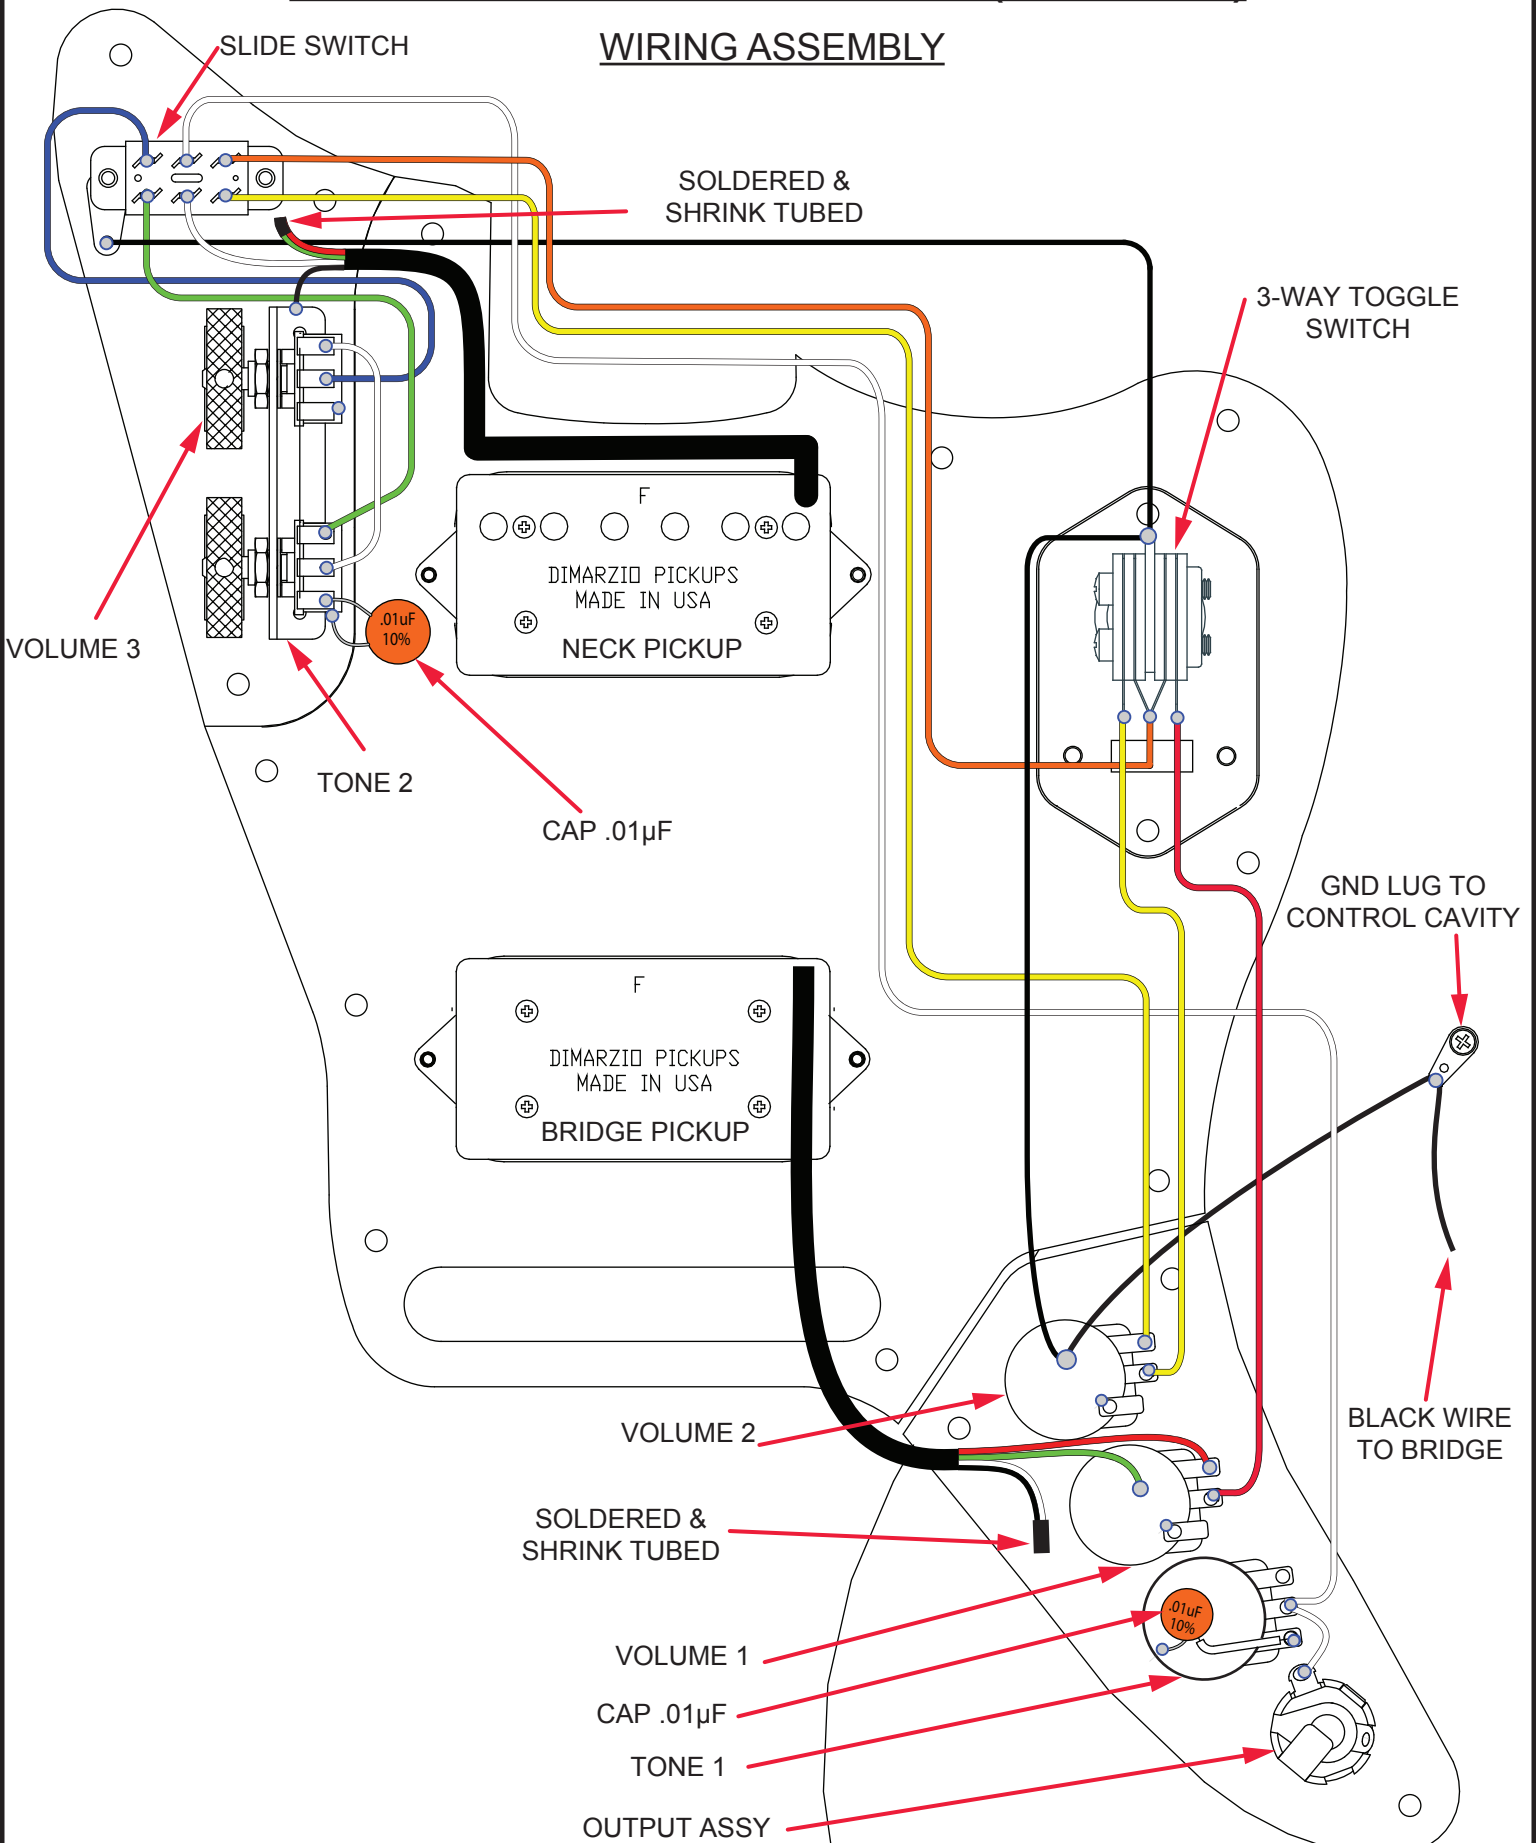

KURT COBAIN JAGUAR® NOS LH (0143021700)

PARTS LAYOUT

KURT COBAIN JAGUAR® NOS LH (0143021700)

PARTS LIST

REF#	DESCRIPTION	PART NUMBER
1	BODY KURT COBAIN JAGUAR 3TSB LH	7701344500
2	NECK KURT COBAIN JAGUAR LH	7701342000
3	KEY GOTOH LOCK CHROME SET	0092254000
4	SCREW SMAB 2x1/2 FHP BLX	9280530407
5	STRING GUIDE NCKL	0994910000
6	SPACER STRING TREE 62 STRAT	0020423000
7	SCREW SMA 3 X 5/8 RHP NI	0011358049
8	NECK PLATE KURT COBAIN	0092156000
9	SCREW SMA 8 X 1-3/4 OHP NKL	0015636049
10	PICKGUARD KURT COBAIN JAGUAR	0092001000
11	SCREW SMA 4X1/2 OHP NI	0015578049
12	SWITCH PLATE COBAIN JAG	0092027000
13	COBAIN JAGUAR SWITCH PLATE INSULATOR	0092212000
14	SCREW M 4-40x1/4 OHP NI	0015719049
15	SWITCH TOGGLE AGED WHITE KNOB CHROME RING	0092257000
16	NUT HEX 4-40 EX LOCK	0097360000
17	CONTROL PLATE COBAIN JAG LH	0092252000
18	KNOBS CONTROL VINTAGE TELE	0992056000
19	CONTROL 1 MEG 10%	0019066000
20	SCREW SET 8-32X3/16 SL CUP NI	0028897000
21	NUT HEX 3/8-32x3/32 TK NI	0016352049
22	WASHER LOCK INTL 3/8 X .687 sel 049	0016436049
23	CAP CD .01µF 600V 10% 1/2" DIAM	0054504049
24	WASHER FLAT 3/8x.614 NI	0031153049
25	JACK PHONE OPEN CIRCT 11	0021956049
26	TREM ASSY, JAG CHR M TAESUNG, w/ARM LH	0092250000
27	SCREW SMAB 5X1 OHP NI	0015610049
28	BRIDGE T-O-M GOTOH BLACK	0091718000
29	DIMARZIO PICKUP DP100FCRU	0091638000
30	PICKUP MOUNTING RING BLACK	0091641000
31	SCREW SMAB 3X3/8 RHP NCKL	0011357049
32	DIMARZIO PICKUP DP103FCRU	0091639000

*= NOT PICTURED IN DIAGRAM

KURT COBAIN JAGUAR® NOS LH (0143021700)

WIRING ASSEMBLY

KURT COBAIN JAGUAR® NOS LH (0143021700)

SWITCH AND CONTROL FUNCTION

3 WAY SWITCH POSITION				
n/a				TOGGLE SWITCH
				SLIDE SWITCH
V3/T2/T1	V2/T1	V1/V2/T1	V1/T1	CONTROL
				NECK PICKUP
				BRIDGE PICKUP