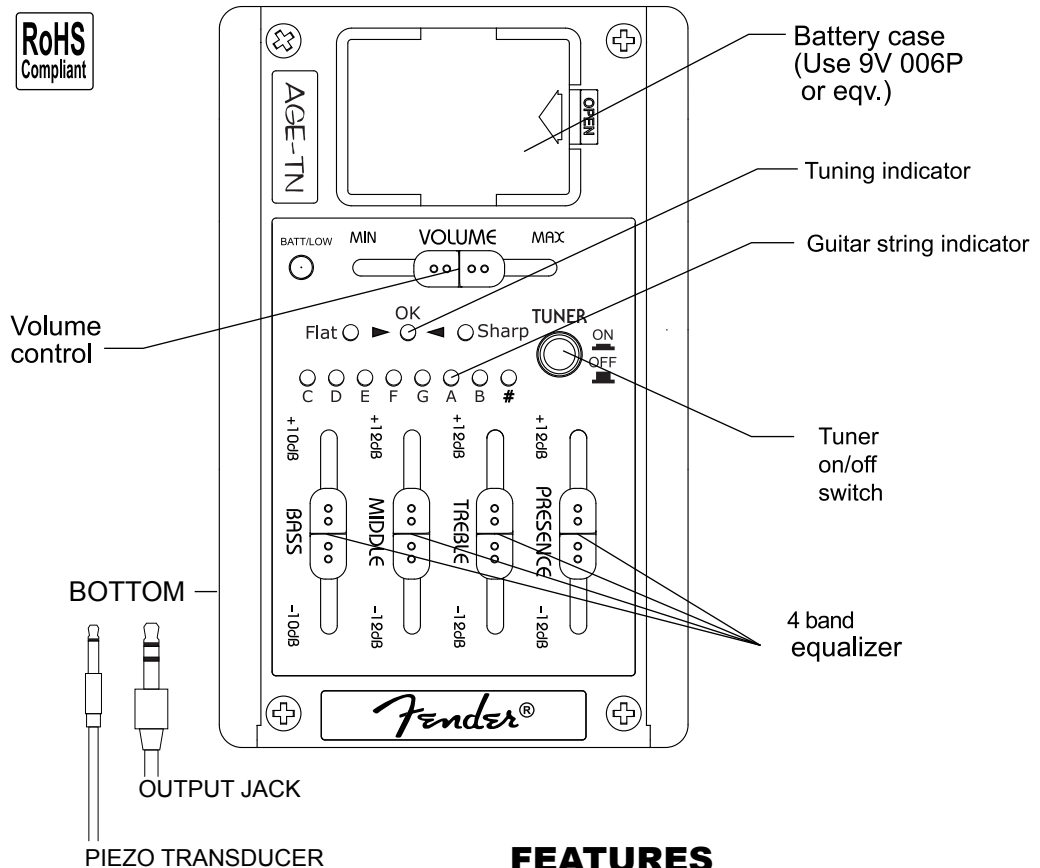

AGE-TN

4 Band Equalizer preamp with Chromatic Tuner

INSTRUCTION MANUAL

FEATURES

4 Band EQ.

- PRESENCE : Very high range
- TREBLE : High range
- MIDDLE : Mid range
- BASS : Low range

VOLUME : Master output level

TUNER : Power switch of built-in chromatic tuner.

* *Tuner can work without plugging into output jack.*

SPECIFICATION

BATTERY :

9V Battery (6F22 or equivalent)

VOLTAGE RANGE :

Min 7V to Max 12V

INPUT IMPEDANCE :

1Mohm

OUTPUT IMPEDANCE :

1Kohm

Power is OFF when unplugging output jack.