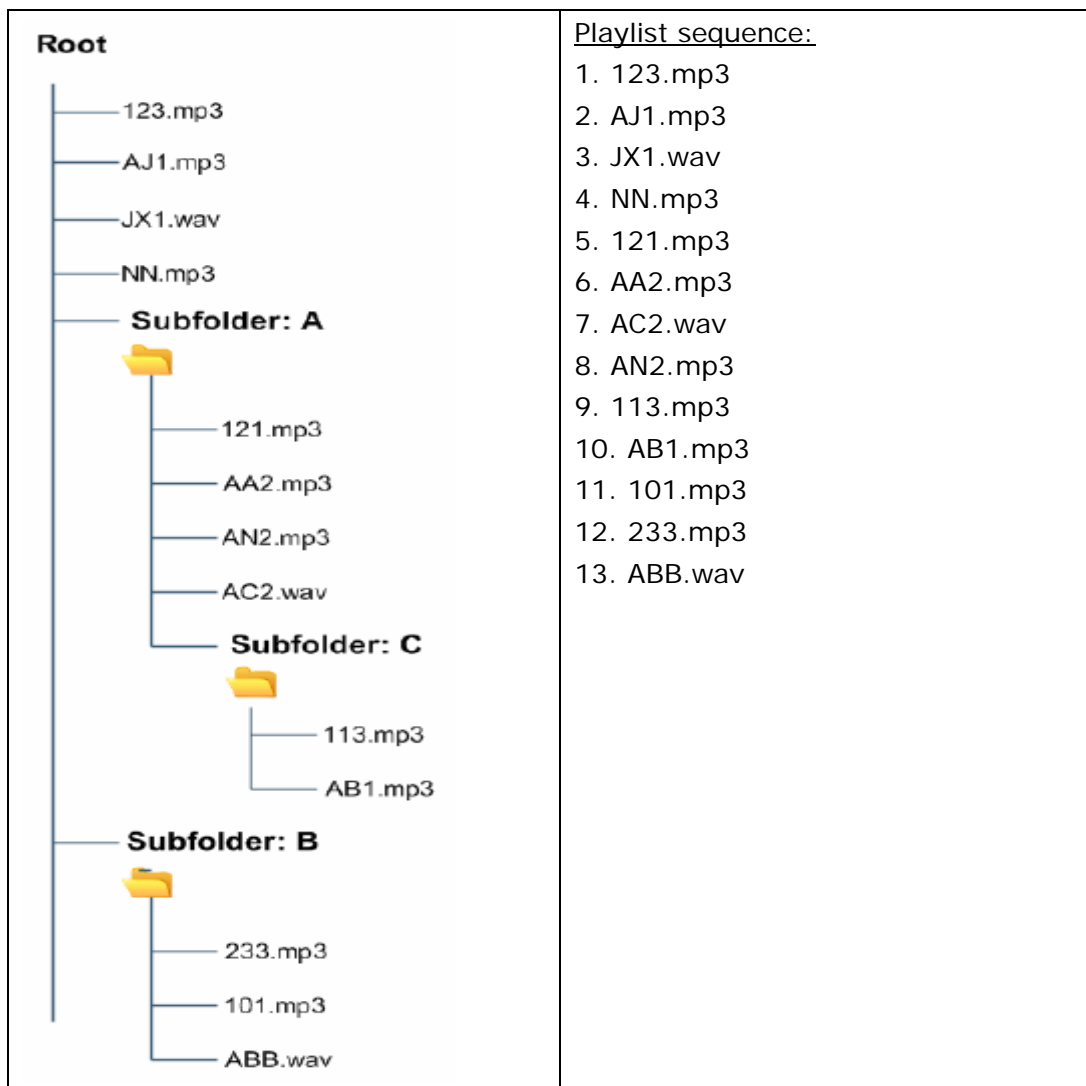

- For a device with multi-partitions, only the first partition will be supported.
- When formatting or deleting files, the 4 LED's will flash one by one until formatting or deleting is completed. However, for small USB devices, formatting or deleting may be completed before the LED's start to flash in which case the user may not notice that formatting or deleting has been completed.
- The 500 Pro browses MP3/WAV files stored on the flash drive in alphanumerical order and folder depth, example as follows: