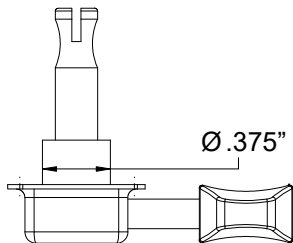

	PICKUP IS ON	INDICATES POSITION OF 3 WAY SWITCH 1
	PICKUP IS OFF	

AMERICAN ORIGINAL 70'S TELECASTER CUSTOM (011018XXX)

ADDITIONAL SPECIFICATION DETAIL

FRET SIZE: JUMBO NARROW
(FRET DIMENSIONS ARE BEFORE INSTALLATION)

PLEASE NOTE: AS EACH NECK IS SANDED & FINISHED BY HAND, THICKNESS DIMENSIONS MAY VARY SLIGHTLY FROM THOSE SHOWN.

NECK PROFILE: VINTAGE "U" SHAPE

1ST FRET PROFILE

12TH FRET PROFILE

TUNING MACHINE SET W/HDWR P/N 0990822100
OUTER SHAFT DIAMETER .375"

TUNING MACHINE THRU-HOLE
INNER DIAMETER .397"

SLOTTED SET SCREW

SADDLE HEIGHT SET SCREWS SLOTTED
P/N 0016105049

TRUSS ROD NUT P/N 0994945000

10-32
THREAD

LOGO: 72 TELE CUSTOM
APPLIED UNDER THE FINISH

PICKUP SPECIFICATIONS