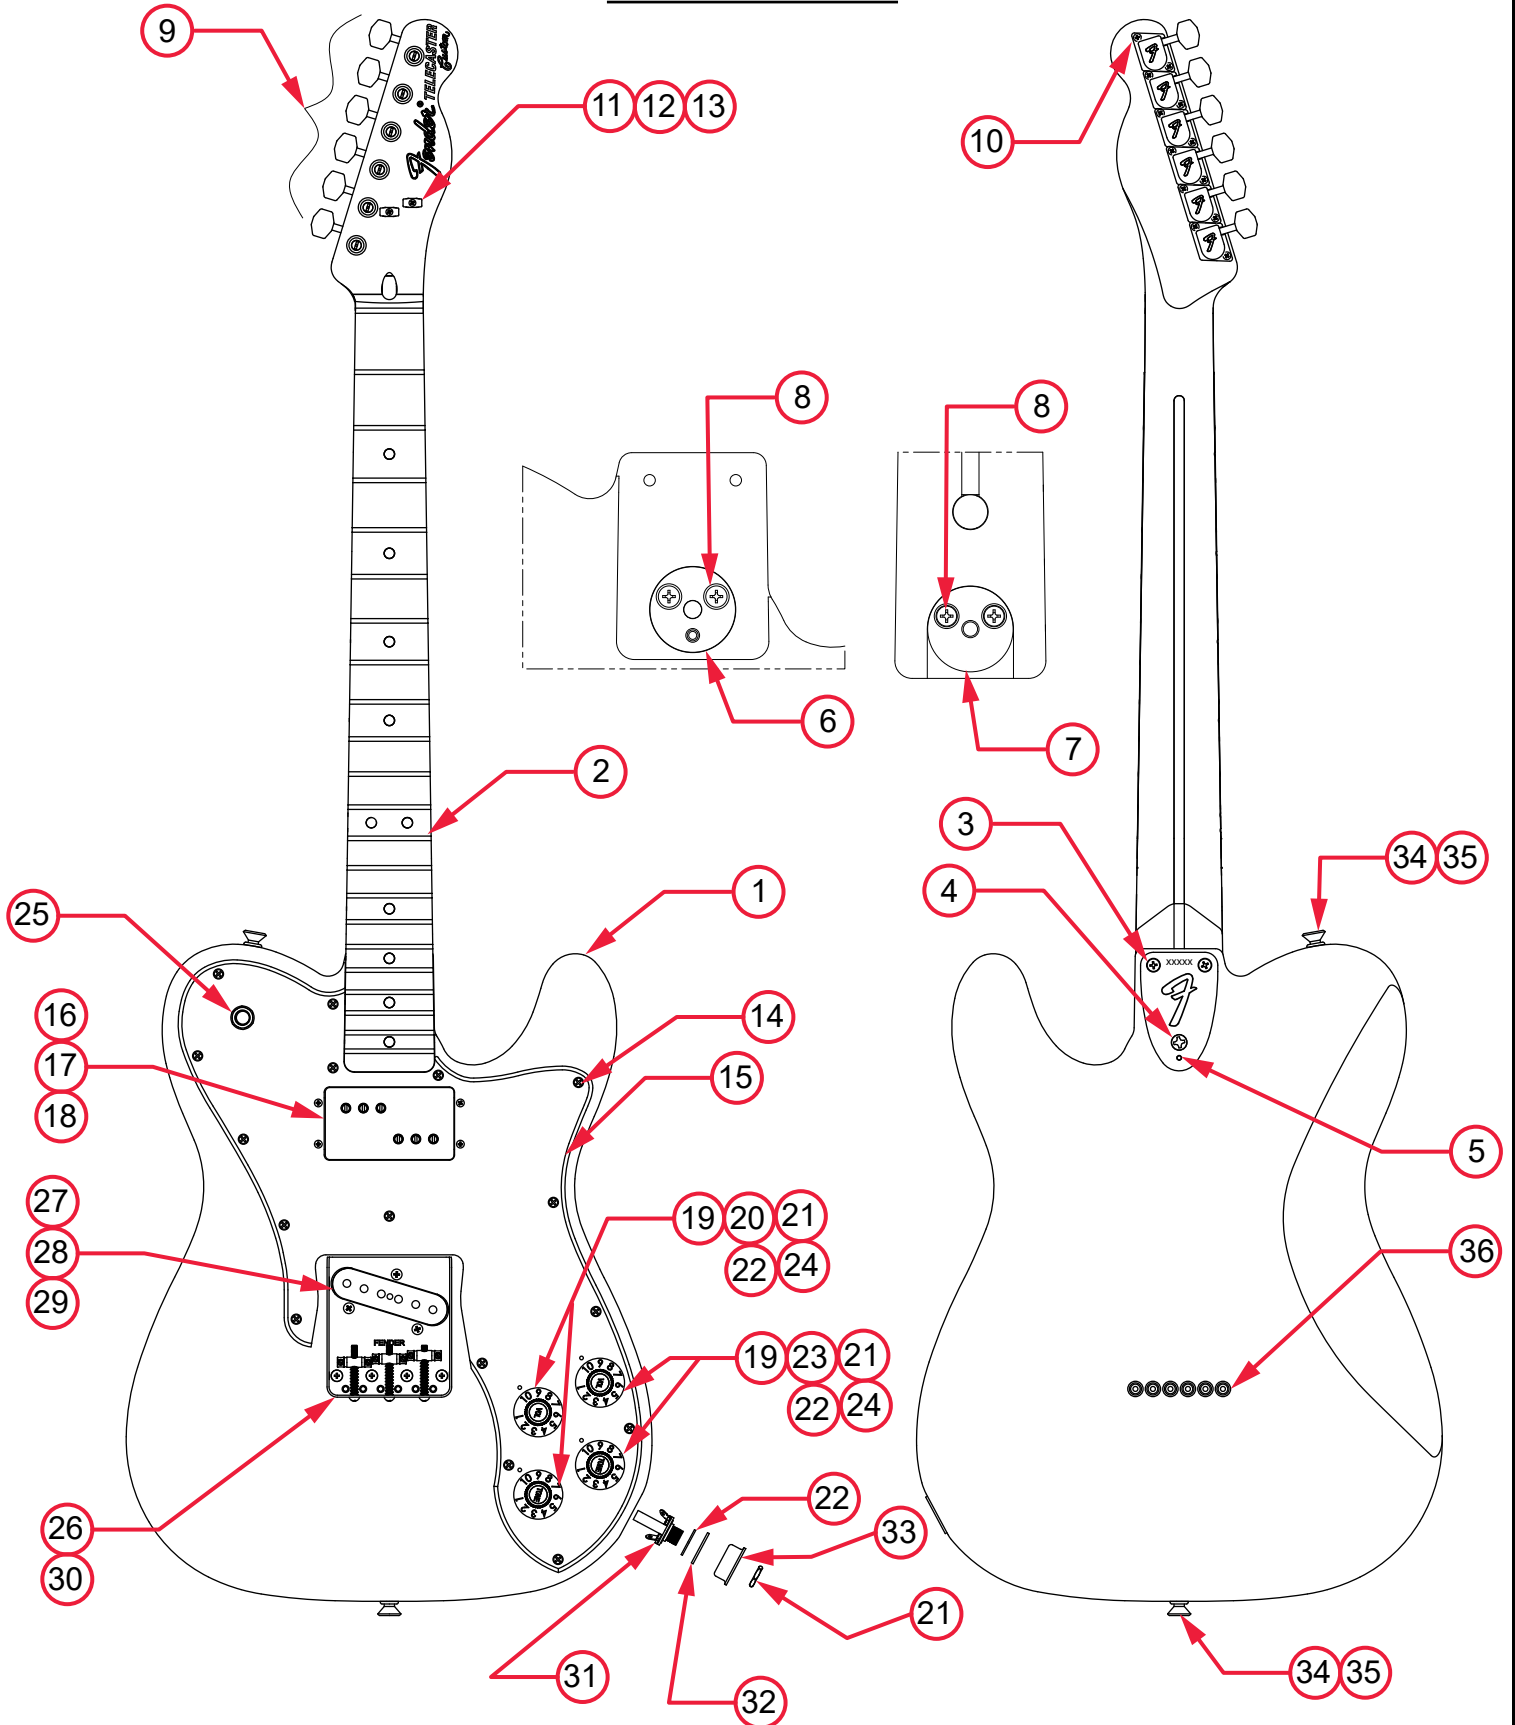

AMERICAN ORIGINAL 70'S TELECASTER CUSTOM (011018XXX)

PARTS LAYOUT

AMERICAN ORIGINAL 70'S TELECASTER CUSTOM (011018XXX)

PARTS LIST

REF#	DESCRIPTION	PART NUMBER
1	BODY 72 TELE CUSTOM 3TSB	0099538500
1	BODY 72 TELE CUSTOM VBL	0099538507
1	BODY 72 TELE CUSTOM MOC	0099538529
2	NECK ASSY AM OG 70'S TELE CUSTOM RW	7716465000
2	NECK ASSY AM OG 70'S TELE CUSTOM MPL	7716464000
3	SCREW SMA 8 X 1-3/4 OHP NI	0015636049
4	BOLT ADJ 1/4-28 X 1-9/16 NI	0012156049
5	SCREW ST HEX OV PT 10-32 X 1/2	0020972049
6	TILT DISK LOWER BODY	0020212049
7	TILT DISK UPPER NECK	0020220049
8	SCREW SMA 8x3/4 FHP NI	0084699049
9	KEYS SET 70'S F SHORT RH CHR W/HDWR	0990822100
10	SCREW SMAB 3 X 3/8 RHP NI	0011357049
11	STRING TREE VINTAGE NI SET W/HDWR	0099491000
12	SPACER STRING TREE 62 STRAT	0020423000
13	SCREW SMA 3 X 5/8 RHP NI	0011358049
14	SCREW SMAB 4 X 1/2 OHP NI	0015578049
15	PICKGUARD 72 TELE CUSTOM B/W/B	0054523000
16	PICKUP ASSY WIDE RANGE REISSUE NECK	7716467000
17	SPRING HUMB MTG 3/4"	0050167049
18	SCREW M #3-48 X 7/8" RHP NI	0058404000
19	KNOBS (2) VOL (2) TONE 72 TELE CUSTOM	0054521049
20	CONTROL 1 MEG 10% AUDIO METAL	0019066049
21	NUT HEX 3/8-32 X 3/32 TK NI	0016352049
22	WASHER LOCK INTL 3/8 X .687	0016436049
23	CONTROL 250K 10% AUDIO METAL	0990831000
24	CAPACITOR MPF RDL .022MF 250V 10%	0024832049
25	SWITCH 3-POS TOGGLE AGED KNOB W/HDWR	0053694049
26	BRIDGE ASSY TELE THINLINE W/O PICKUP	0063360009
26A	BRIDGE PLATE MEX TELE THINLINE	0053675000
26B	BRIDGE SECTION TELECASTER	0007698000
26C	SPRING COMPRESSION 1 1/16 #144	0018689049
26D	SCREW ST 6-32 X 7/16 OVPT SL NI	0016105049
26E	SCRW M 6-32x1-1/4 RHP NI	0015834049
27	PICKUP ASSY 70'S TELE BRIDGE	7717036000
28	SCREW MACH 6-32 X 5/8 RHP NI	0015800049

*= NOT PICTURED IN DIAGRAM