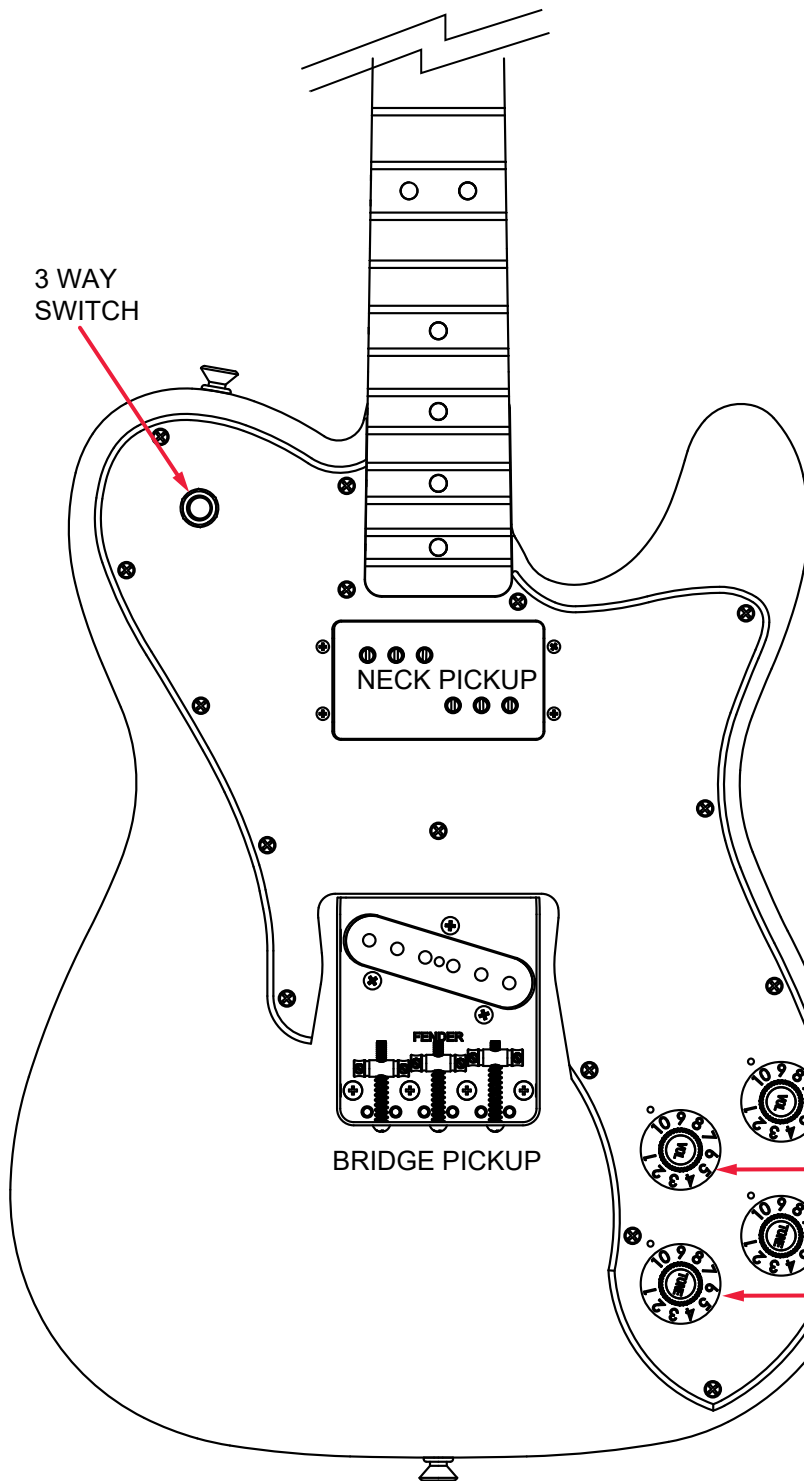

*= NOT PICTURED IN DIAGRAM

AMERICAN ORIGINAL 70'S TELECASTER CUSTOM (011018XXX)

WIRING ASSEMBLY

AMERICAN ORIGINAL 70'S TELECASTER CUSTOM (011018XXX)

SWITCH AND CONTROL FUNCTION

3 WAY SWITCH POSITION			
3	2	1	← 3 WAY SWITCH POSITION
Vol 1	Vol 1 Vol 2	Vol 2	← CONTROL
			← NECK PICKUP
			← BRIDGE PICKUP
TONE 1	TONE 1 TONE 2	TONE 2	← TONE CONTROL

	PICKUP IS ON	INDICATES POSITION OF 3 WAY SWITCH 1
	PICKUP IS OFF	

AMERICAN ORIGINAL 70'S TELECASTER CUSTOM (011018XXX)

ADDITIONAL SPECIFICATION DETAIL

FRET SIZE: JUMBO NARROW
(FRET DIMENSIONS ARE BEFORE INSTALLATION)

TUNING MACHINE THRU-HOLE
INNER DIAMETER .397"

SLOTTED SET SCREW

SADDLE HEIGHT SET SCREWS SLOTTED
P/N 0016105049

TRUSS ROD NUT P/N 0994945000

10-32
THREAD

LOGO: 72 TELE CUSTOM
APPLIED UNDER THE FINISH

PICKUP SPECIFICATIONS