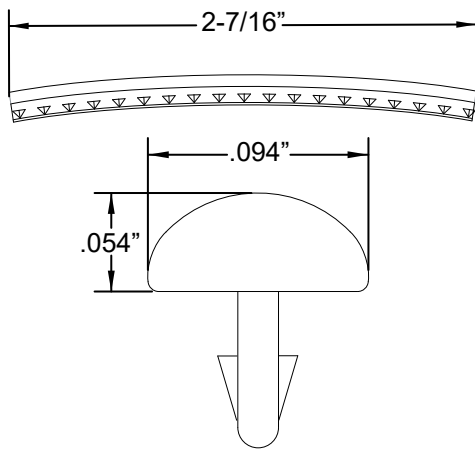

*= NOT PICTURED IN DIAGRAM

AMERICAN ORIGINAL 70'S TELECASTER CUSTOM (011018XXX)

WIRING ASSEMBLY

AMERICAN ORIGINAL 70'S TELECASTER CUSTOM (011018XXX)

SWITCH AND CONTROL FUNCTION

3 WAY SWITCH POSITION			
3	2	1	← 3 WAY SWITCH POSITION
Vol 1	Vol 1 Vol 2	Vol 2	← CONTROL
			← NECK PICKUP
			← BRIDGE PICKUP
TONE 1	TONE 1 TONE 2	TONE 2	← TONE CONTROL

	PICKUP IS ON	INDICATES POSITION OF 3 WAY SWITCH 1
	PICKUP IS OFF	

AMERICAN ORIGINAL 70'S TELECASTER CUSTOM (011018XXX)

ADDITIONAL SPECIFICATION DETAIL

FRET SIZE: JUMBO NARROW
(FRET DIMENSIONS ARE BEFORE INSTALLATION)

PLEASE NOTE: AS EACH NECK IS SANDED & FINISHED BY HAND, THICKNESS DIMENSIONS MAY VARY SLIGHTLY FROM THOSE SHOWN.

NECK PROFILE: VINTAGE "U" SHAPE

1ST FRET PROFILE

12TH FRET PROFILE

TUNING MACHINE SET W/HDWR P/N 0990822100
OUTER SHAFT DIAMETER .375"

TUNING MACHINE THRU-HOLE
INNER DIAMETER .397"

SLOTTED SET SCREW

SADDLE HEIGHT SET SCREWS SLOTTED
P/N 0016105049

TRUSS ROD NUT P/N 0994945000

10-32
THREAD

LOGO: 72 TELE CUSTOM
APPLIED UNDER THE FINISH

PICKUP SPECIFICATIONS