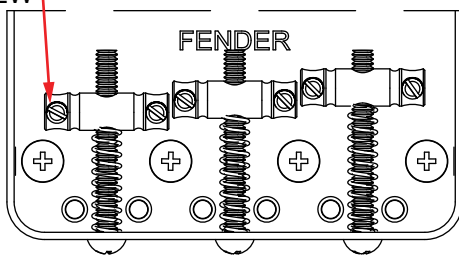

PLEASE NOTE: AS EACH NECK IS SANDED & FINISHED BY HAND, THICKNESS DIMENSIONS MAY VARY SLIGHTLY FROM THOSE SHOWN.

NECK PROFILE: VINTAGE "U" SHAPE

1ST FRET PROFILE

12TH FRET PROFILE

TUNING MACHINE SET W/HDWR P/N 0990822100
OUTER SHAFT DIAMETER .375"

TUNING MACHINE THRU-HOLE
INNER DIAMETER .397"

SLOTTED SET SCREW

SADDLE HEIGHT SET SCREWS SLOTTED
P/N 0016105049

TRUSS ROD NUT P/N 0994945000

10-32
THREAD

LOGO: 72 TELE CUSTOM
APPLIED UNDER THE FINISH

PICKUP SPECIFICATIONS