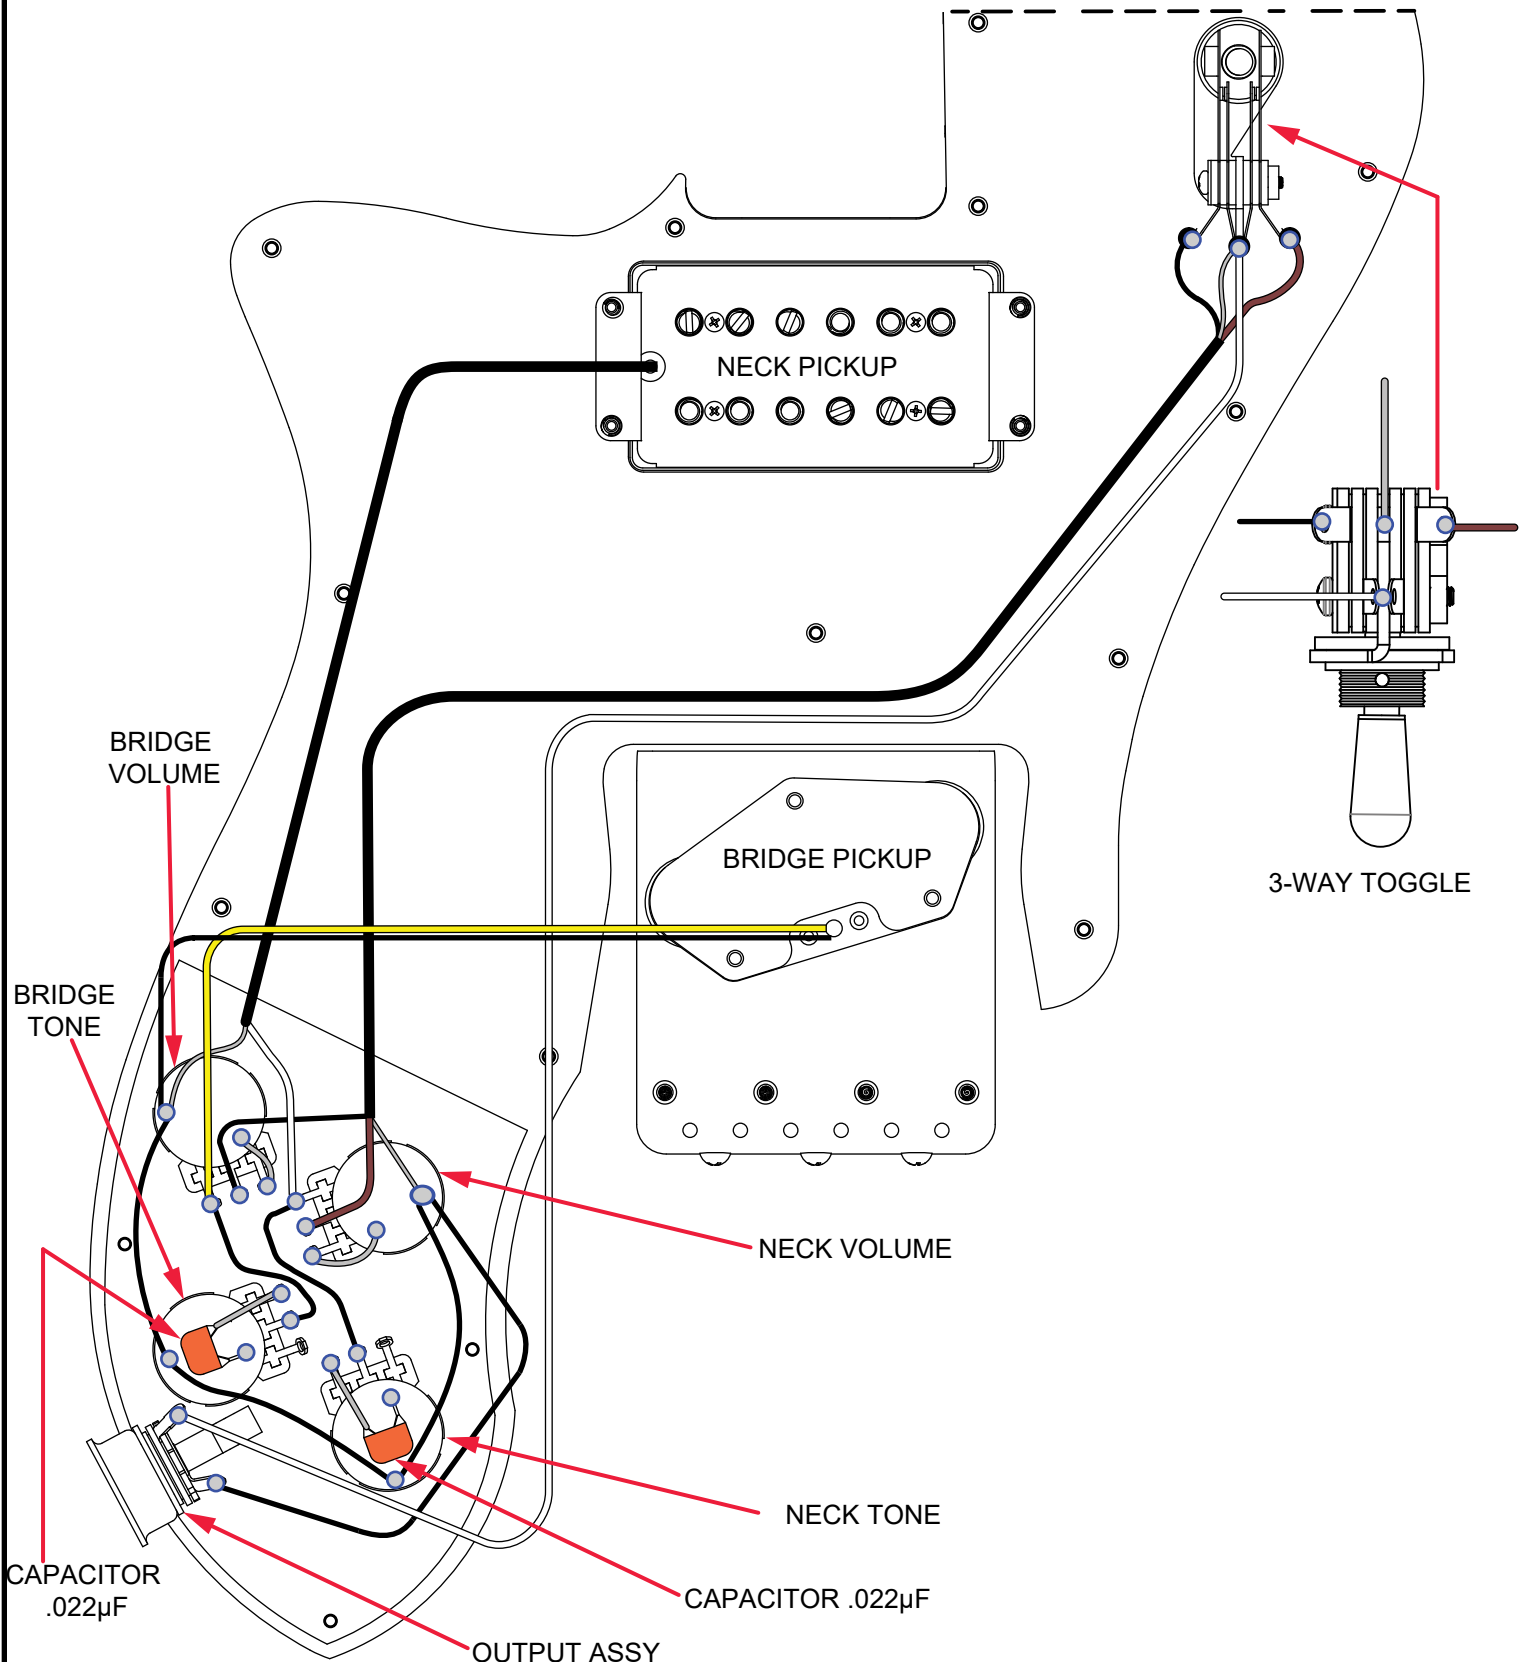

*= NOT PICTURED IN DIAGRAM

AMERICAN ORIGINAL 70'S TELECASTER CUSTOM (011018XXX)

WIRING ASSEMBLY

AMERICAN ORIGINAL 70'S TELECASTER CUSTOM (011018XXX)

SWITCH AND CONTROL FUNCTION

3 WAY SWITCH POSITION			
3	2	1	← 3 WAY SWITCH POSITION
Vol 1	Vol 1 Vol 2	Vol 2	← CONTROL
			← NECK PICKUP
			← BRIDGE PICKUP
TONE 1	TONE 1 TONE 2	TONE 2	← TONE CONTROL

PLEASE NOTE: AS EACH NECK IS SANDED & FINISHED BY HAND, THICKNESS DIMENSIONS MAY VARY SLIGHTLY FROM THOSE SHOWN.

NECK PROFILE: VINTAGE "U" SHAPE

1ST FRET PROFILE

12TH FRET PROFILE

TUNING MACHINE SET W/HDWR P/N 0990822100
OUTER SHAFT DIAMETER .375"

TUNING MACHINE THRU-HOLE
INNER DIAMETER .397"

SLOTTED SET SCREW

SADDLE HEIGHT SET SCREWS SLOTTED
P/N 0016105049

TRUSS ROD NUT P/N 0994945000

10-32
THREAD

LOGO: 72 TELE CUSTOM
APPLIED UNDER THE FINISH

PICKUP SPECIFICATIONS