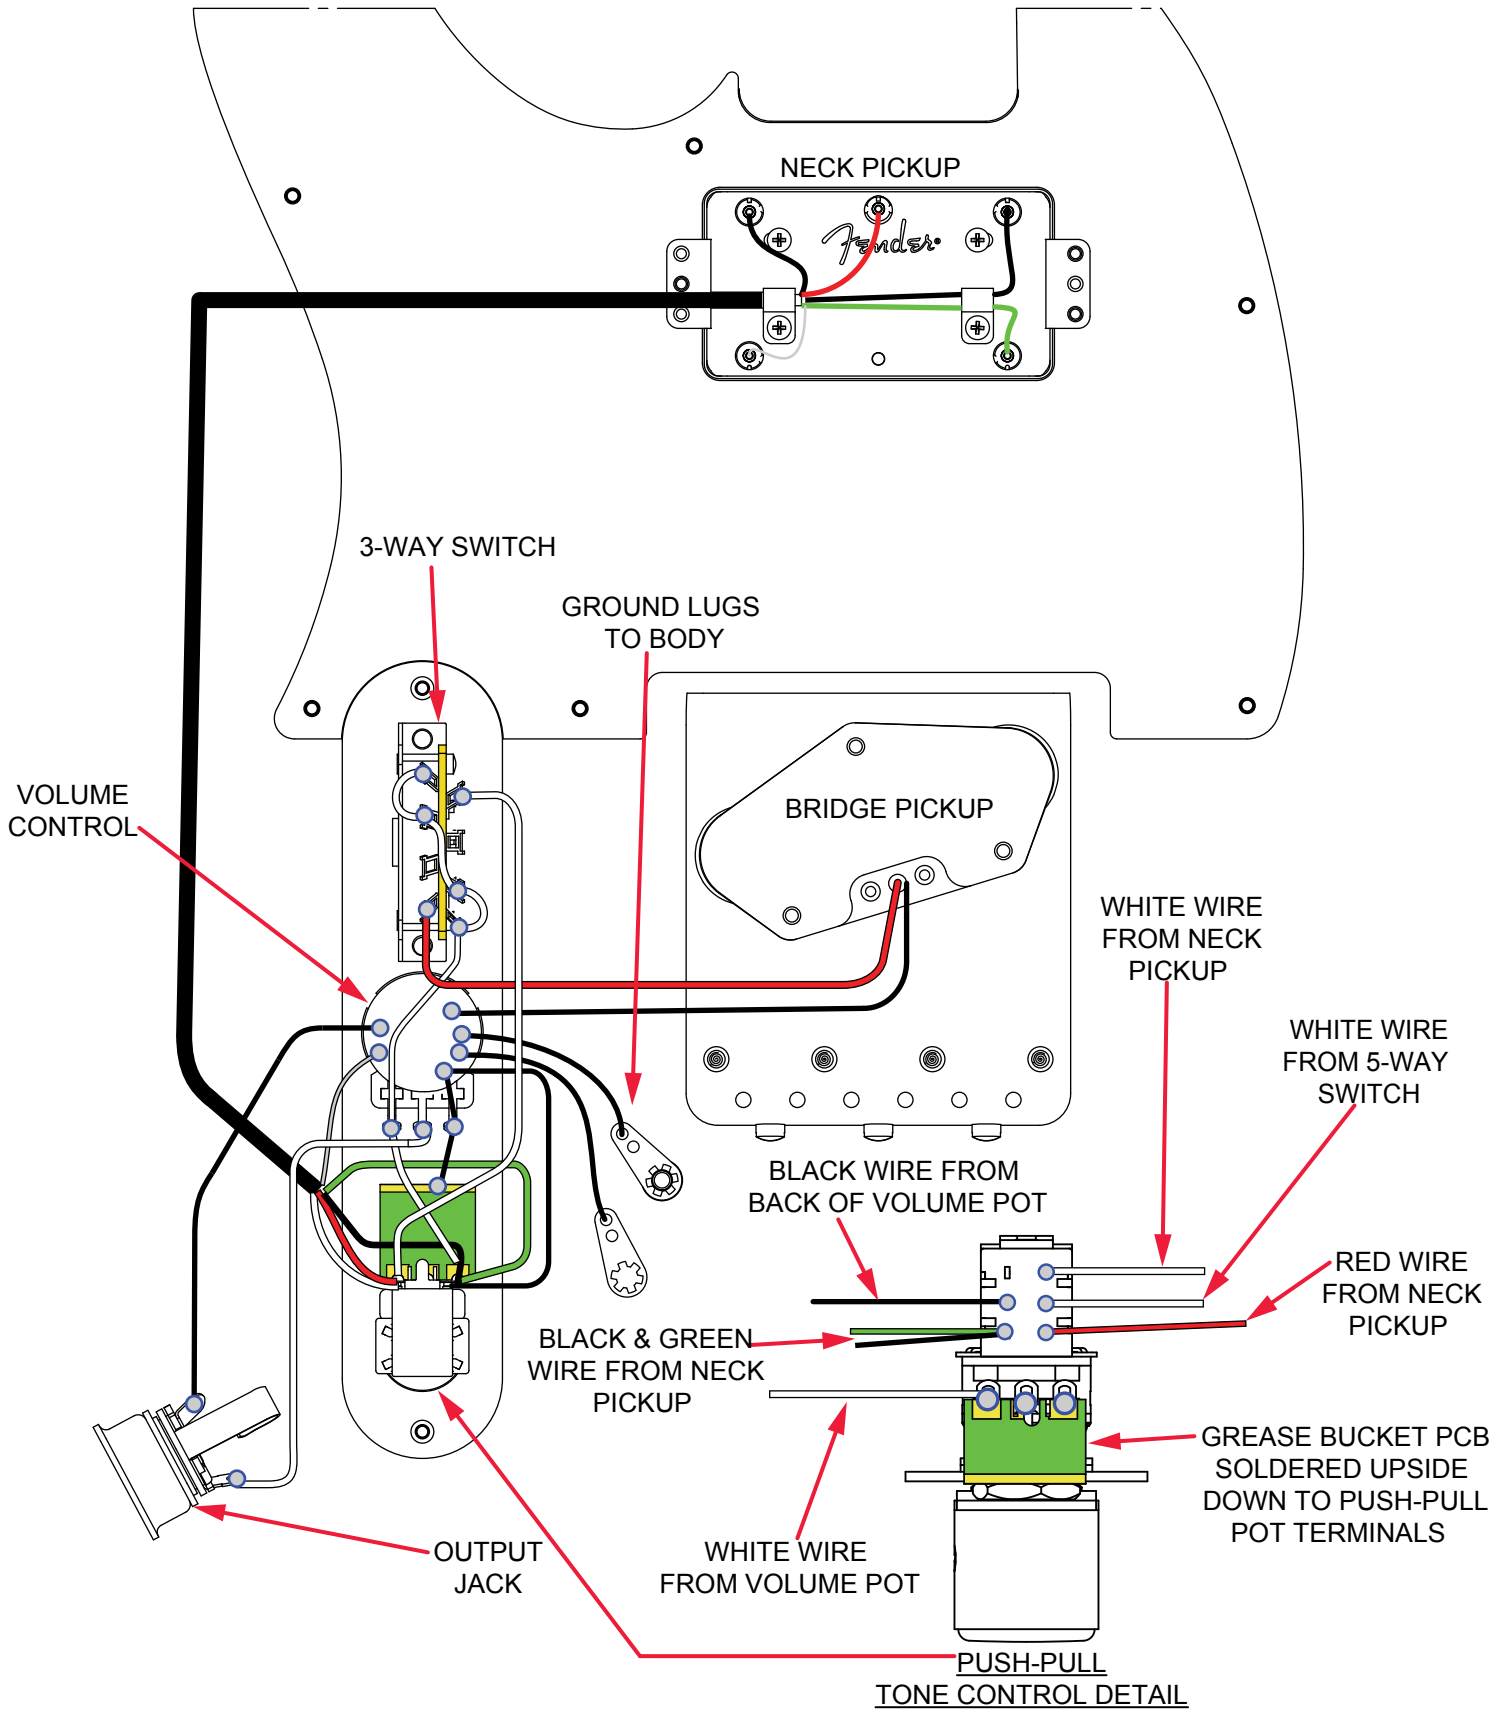

*= NOT PICTURED IN DIAGRAM

AMERICAN PERFORMER TELECASTER® HS (011512XXXX)

WIRING ASSEMBLY

AMERICAN PERFORMER TELECASTER® HS (011512XXXX)

SWITCH AND CONTROL FUNCTION

3	2	1	← 3 WAY SWITCH POSITION	
			NECK PICKUP	
			BRIDGE PICKUP	PUSH-PULL SWITCH DOWN
			NECK PICKUP	
			BRIDGE PICKUP	PUSH-PULL SWITCH UP
PICKUP IS ON		PICKUP IS OFF		

NECK PROFILE: MODERN "C"

1ST FRET PROFILE

12TH FRET PROFILE

TUNING KEYS MODERN VINTAGE SET P/N 7713088000

OUTER SHAFT DIAMETER .394"

TUNING MACHINE THRU-HOLE

INNER DIAMETER .404"

SLOTTED SET SCREW

SADDLE HEIGHT SET SCREWS SLOTTED

TALL: P/N 0016105049

SHORT: P/N 0094038000

TRUSS ROD NUT: P/N 0994943000

LOGO: AM PERFORMER TELE
APPLIED UNDER THE FINISH

PICKUP SPECIFICATIONS

POSITION	MAGNETS	DC RESISTANCE	POLARITY
NECK	BAR ALNICO 5	6.9 - 7.5KΩ	SOUTH NORTH
BRIDGE	ALNICO 4 BEVELED	7.6 - 8.2KΩ	NORTH