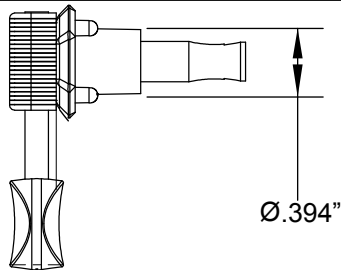

*= NOT PICTURED IN DIAGRAM

AMERICAN PERFORMER TELECASTER® HS (011512XXXX)

WIRING ASSEMBLY

AMERICAN PERFORMER TELECASTER® HS (011512XXXX)

SWITCH AND CONTROL FUNCTION

3	2	1	← 3 WAY SWITCH POSITION	
			NECK PICKUP	
			BRIDGE PICKUP	PUSH-PULL SWITCH DOWN
			NECK PICKUP	
			BRIDGE PICKUP	PUSH-PULL SWITCH UP
PICKUP IS ON		PICKUP IS OFF		

AMERICAN PERFORMER TELECASTER® HS (011512XXXX)

ADDITIONAL SPECIFICATION DETAIL

FRET SIZE: JUMBO
(FRET DIMENSIONS ARE BEFORE INSTALLATION)

PLEASE NOTE: AS EACH NECK IS SANDED & FINISHED BY HAND, THICKNESS DIMENSIONS MAY VARY SLIGHTLY FROM THOSE SHOWN.

NECK PROFILE: MODERN "C"

1ST FRET PROFILE

12TH FRET PROFILE

TUNING KEYS MODERN VINTAGE SET P/N 7713088000

OUTER SHAFT DIAMETER .394"

TUNING MACHINE THRU-HOLE

INNER DIAMETER .404"

SLOTTED SET SCREW

SADDLE HEIGHT SET SCREWS SLOTTED

TALL: P/N 0016105049

SHORT: P/N 0094038000

TRUSS ROD NUT: P/N 0994943000

LOGO: AM PERFORMER TELE
APPLIED UNDER THE FINISH

PICKUP SPECIFICATIONS

POSITION	MAGNETS	DC RESISTANCE	POLARITY
NECK	BAR ALNICO 5	6.9 - 7.5KΩ	SOUTH NORTH
BRIDGE	ALNICO 4 BEVELED	7.6 - 8.2KΩ	NORTH