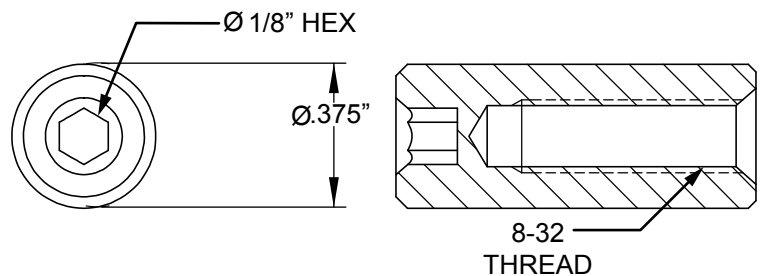

AMERICAN PERFORMER TELECASTER® HS (011512XXXX)

ADDITIONAL SPECIFICATION DETAIL

FRET SIZE: JUMBO
(FRET DIMENSIONS ARE BEFORE INSTALLATION)

PLEASE NOTE: AS EACH NECK IS SANDED & FINISHED BY HAND, THICKNESS DIMENSIONS MAY VARY SLIGHTLY FROM THOSE SHOWN.

NECK PROFILE: MODERN "C"

1ST FRET PROFILE

12TH FRET PROFILE

TUNING KEYS MODERN VINTAGE SET P/N 7713088000

OUTER SHAFT DIAMETER .394"

TUNING MACHINE THRU-HOLE

INNER DIAMETER .404"

SLOTTED SET SCREW

SADDLE HEIGHT SET SCREWS SLOTTED

TALL: P/N 0016105049

SHORT: P/N 0094038000

TRUSS ROD NUT: P/N 0994943000

LOGO: AM PERFORMER TELE
APPLIED UNDER THE FINISH

PICKUP SPECIFICATIONS

POSITION	MAGNETS	DC RESISTANCE	POLARITY
NECK	BAR ALNICO 5	6.9 - 7.5KΩ	SOUTH NORTH
BRIDGE	ALNICO 4 BEVELED	7.6 - 8.2KΩ	NORTH