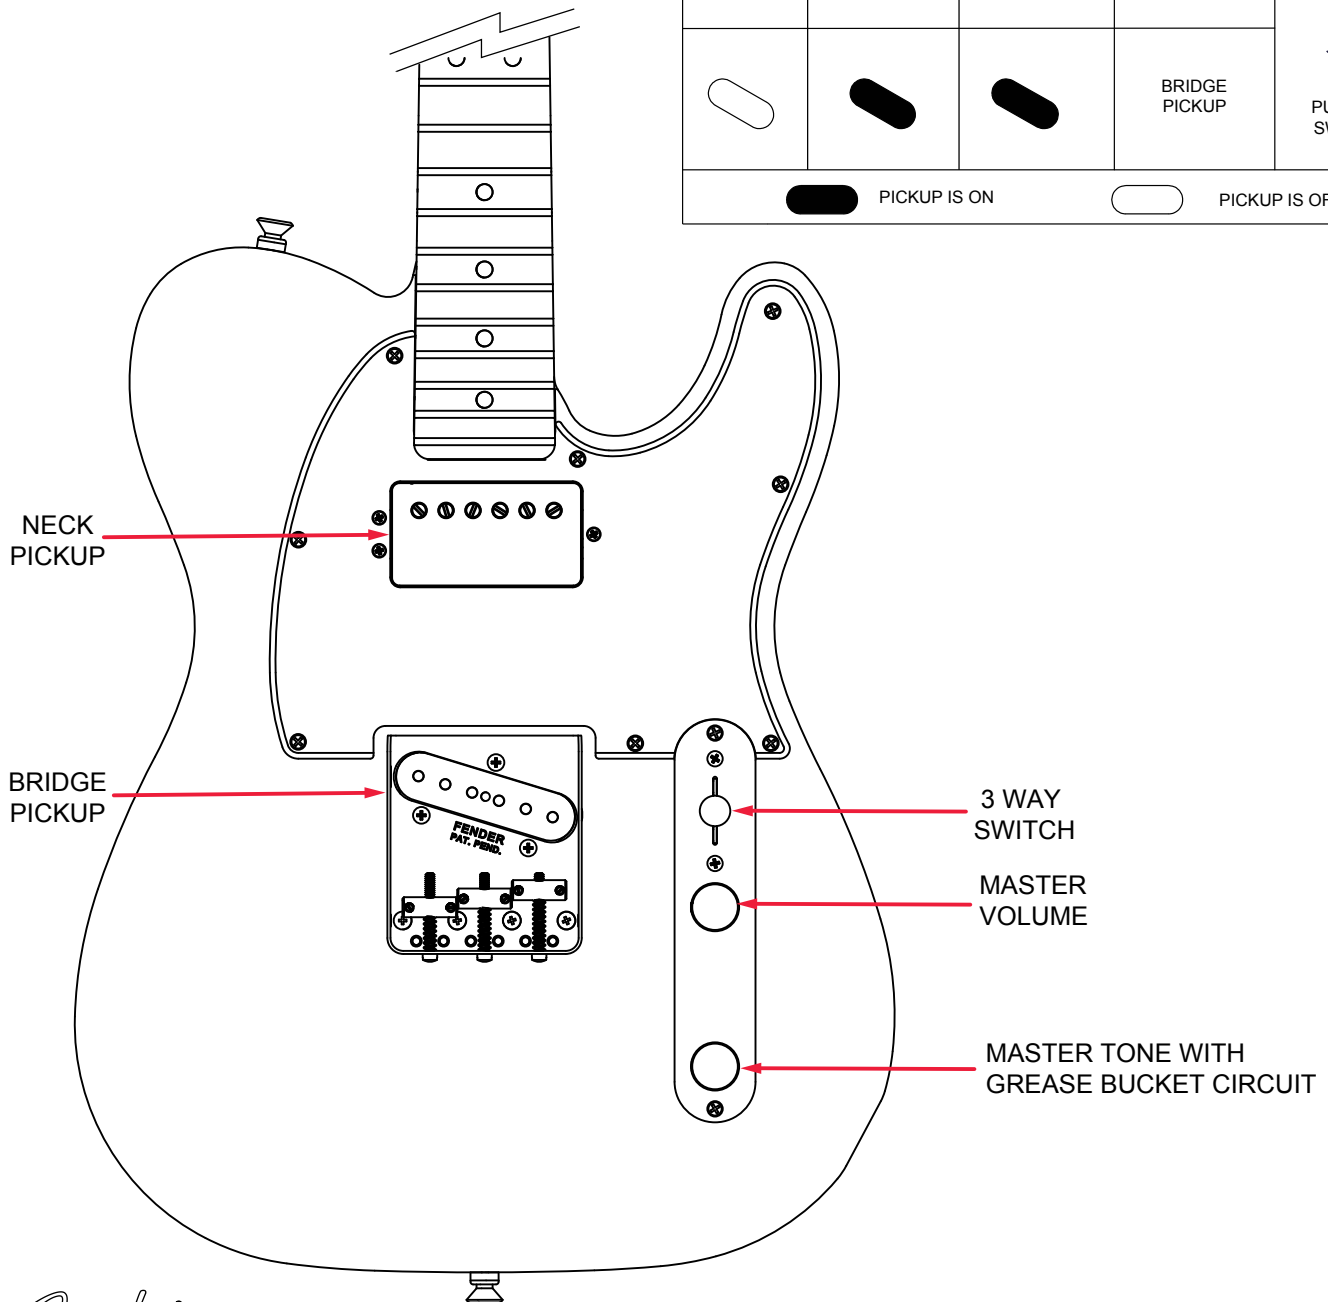

*= NOT PICTURED IN DIAGRAM

AMERICAN PERFORMER TELECASTER® HS (011512XXXX)

WIRING ASSEMBLY

AMERICAN PERFORMER TELECASTER® HS (011512XXXX)

SWITCH AND CONTROL FUNCTION

3	2	1	← 3 WAY SWITCH POSITION	
			NECK PICKUP	
			BRIDGE PICKUP	PUSH-PULL SWITCH DOWN
			NECK PICKUP	
			BRIDGE PICKUP	PUSH-PULL SWITCH UP
PICKUP IS ON		PICKUP IS OFF		

NECK PROFILE: MODERN "C"

1ST FRET PROFILE

12TH FRET PROFILE

TUNING KEYS MODERN VINTAGE SET P/N 7713088000

OUTER SHAFT DIAMETER .394"

TUNING MACHINE THRU-HOLE

INNER DIAMETER .404"

SLOTTED SET SCREW

SADDLE HEIGHT SET SCREWS SLOTTED

TALL: P/N 0016105049

SHORT: P/N 0094038000

TRUSS ROD NUT: P/N 0994943000

LOGO: AM PERFORMER TELE
APPLIED UNDER THE FINISH

PICKUP SPECIFICATIONS

POSITION	MAGNETS	DC RESISTANCE	POLARITY
NECK	BAR ALNICO 5	6.9 - 7.5KΩ	SOUTH NORTH
BRIDGE	ALNICO 4 BEVELED	7.6 - 8.2KΩ	NORTH