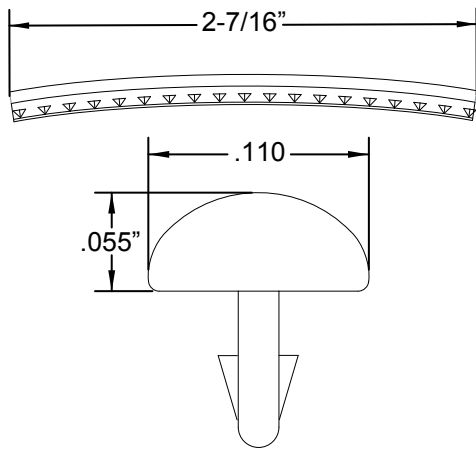

*= NOT PICTURED IN DIAGRAM

AMERICAN PERFORMER TELECASTER® HS (011512XXXX)

WIRING ASSEMBLY

AMERICAN PERFORMER TELECASTER® HS (011512XXXX)

SWITCH AND CONTROL FUNCTION

3	2	1	← 3 WAY SWITCH POSITION	
			NECK PICKUP	
			BRIDGE PICKUP	PUSH-PULL SWITCH DOWN
			NECK PICKUP	
			BRIDGE PICKUP	PUSH-PULL SWITCH UP
PICKUP IS ON		PICKUP IS OFF		

AMERICAN PERFORMER TELECASTER® HS (011512XXXX)

ADDITIONAL SPECIFICATION DETAIL

FRET SIZE: JUMBO
(FRET DIMENSIONS ARE BEFORE INSTALLATION)

PLEASE NOTE: AS EACH NECK IS SANDED & FINISHED BY HAND, THICKNESS DIMENSIONS MAY VARY SLIGHTLY FROM THOSE SHOWN.

NECK PROFILE: MODERN "C"

1ST FRET PROFILE

12TH FRET PROFILE

TUNING KEYS MODERN VINTAGE SET P/N 7713088000

OUTER SHAFT DIAMETER .394"

TUNING MACHINE THRU-HOLE

INNER DIAMETER .404"

SLOTTED SET SCREW

SADDLE HEIGHT SET SCREWS SLOTTED

TALL: P/N 0016105049

SHORT: P/N 0094038000

TRUSS ROD NUT: P/N 0994943000

LOGO: AM PERFORMER TELE
APPLIED UNDER THE FINISH

PICKUP SPECIFICATIONS

POSITION	MAGNETS	DC RESISTANCE	POLARITY
NECK	BAR ALNICO 5	6.9 - 7.5KΩ	SOUTH NORTH
BRIDGE	ALNICO 4 BEVELED	7.6 - 8.2KΩ	NORTH