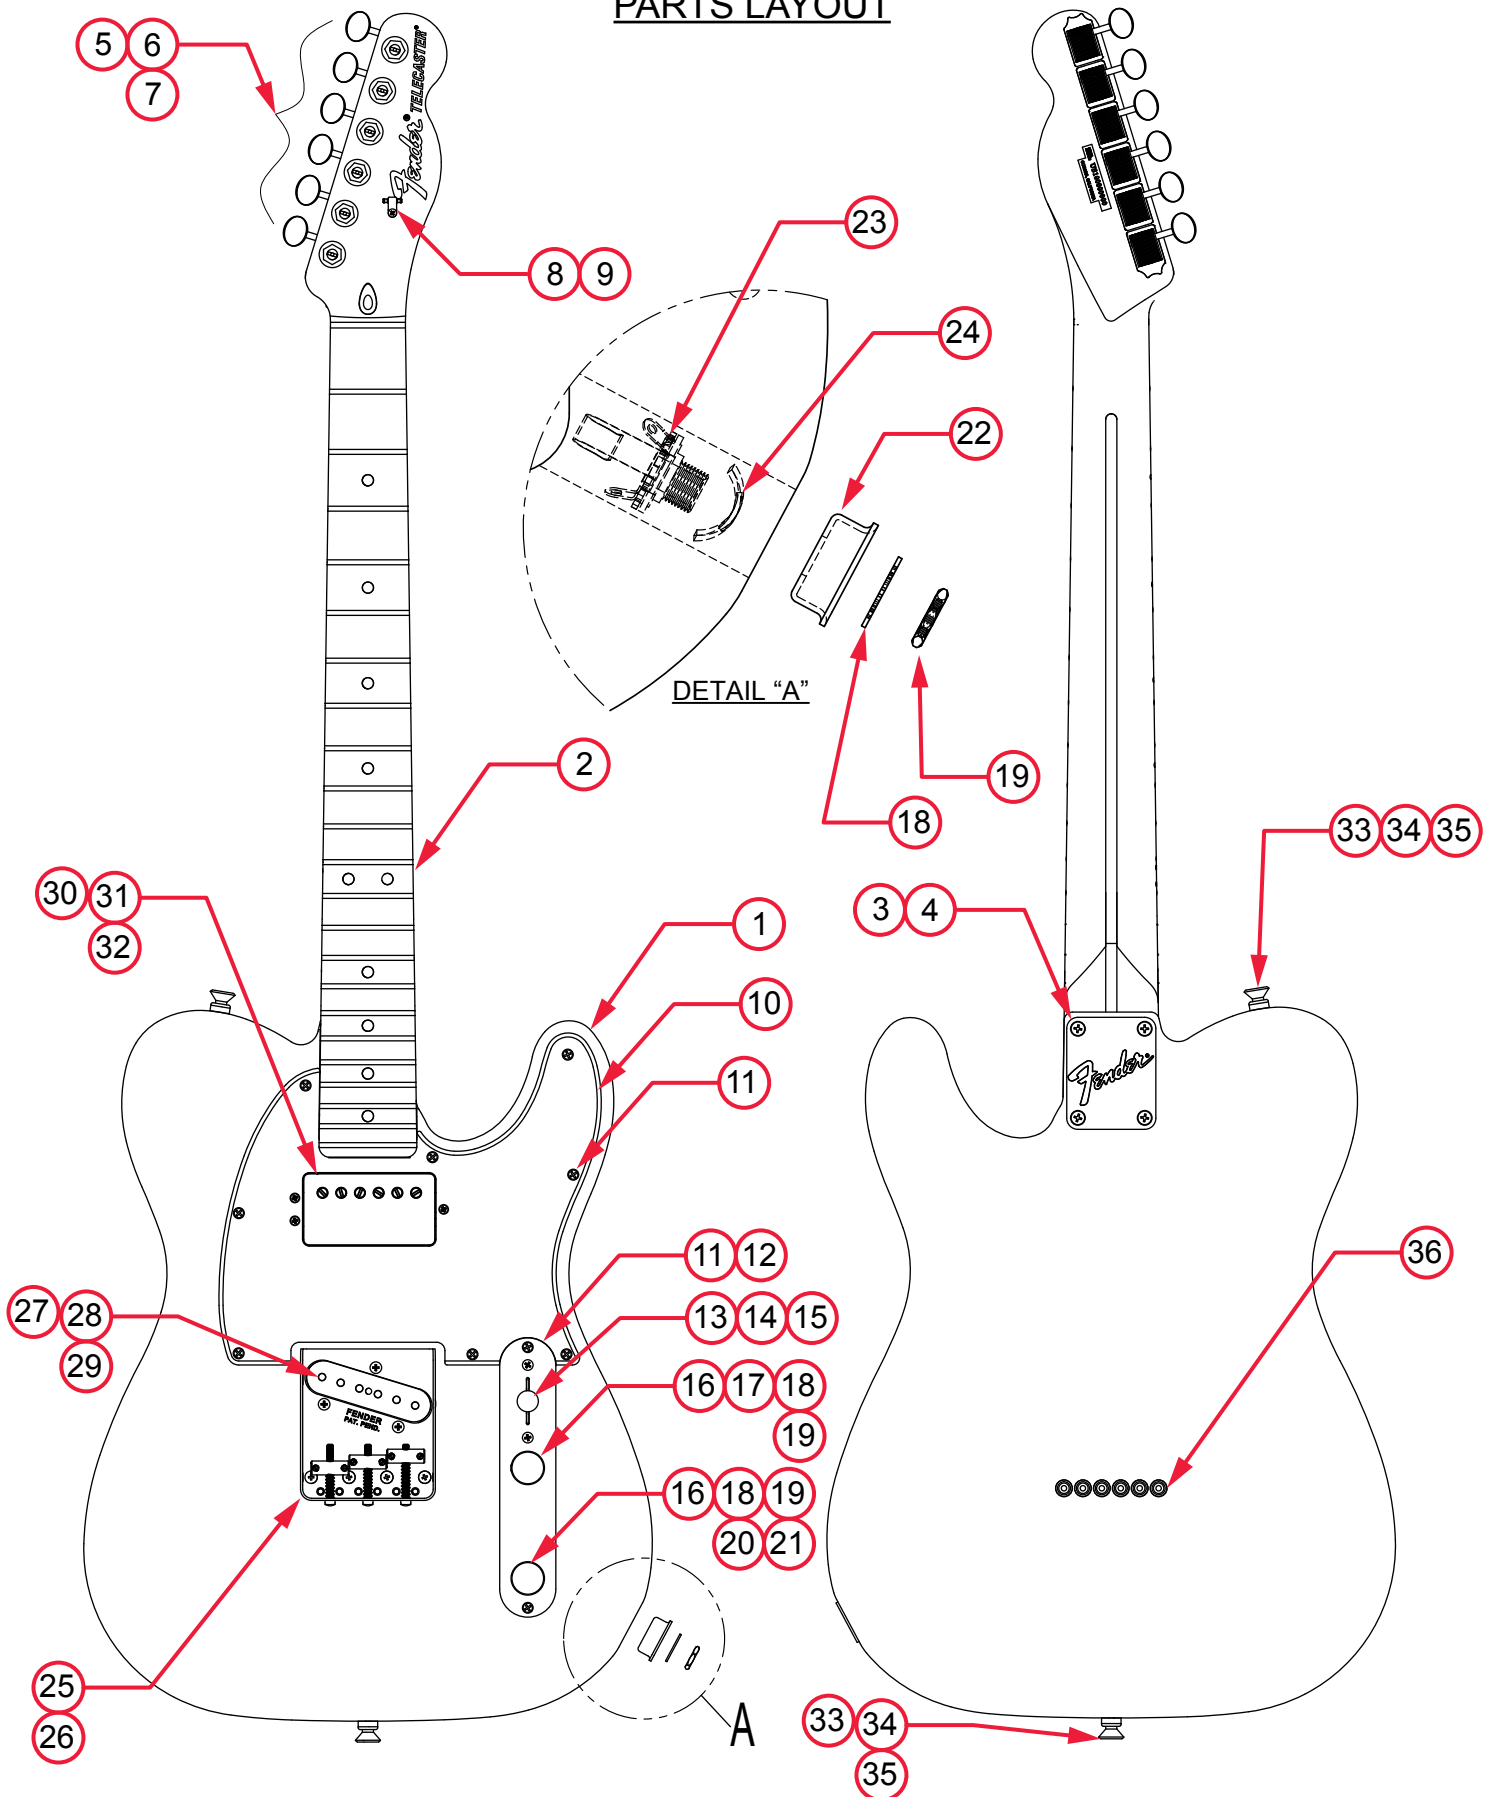

AMERICAN PERFORMER TELECASTER® HS (011512XXXX)

PARTS LAYOUT

AMERICAN PERFORMER TELECASTER® HS (011512XXXX)

PARTS LIST

REF#	DESCRIPTION	PART NUMBER
1	BODY AM PERFORMER TELE GLOSS 3TSB	7713958500
1	BODY AM PERFORMER TELE GLOSS VINTAGE WHITE	7713958541
1	BODY AM PERFORMER TELE GLOSS AUB	7713958545
1	BODY AM PERFORMER TELE SATIN SFG	7714118557
2	NECK ASSY AM PERFORMER TELE MPL	7713151000
2	NECK ASSY AM PERFORMER TELE RW	7713150000
3	PLATE NECK STD SERIES LOGO NO TILT	0048691000
4	SCREW SMA8 X 1-3/4 OHP NI	0015636049
5	TUNNING KEYS MODERN VINTAGE SET	7713088000
6	WASHERS KEY	0053106049
7	BUSHINGS KEY	0058820049
8	STRING GUIDE TREE AM STD W/HDWR	0994911000
9	SCREW SMAB 3 X 3/8 RHP STL NI	0011357049
10	PICKGUARD AM PERFORMER TELE HS B/W/B	7715034000
10	PICKGUARD AM PERFORMER TELE HS P/B/P	7715035000
11	SCREW SMAB 4 X 1/2 OHP NI	0015578049
12	TELE CONTROL PLATE ALUM CHR	0093823000
13	SWITCH 3-WAY LEVER	0992041000
14	SCREW MACH 6-32 X 5/8 RH NI	0994925000
15	KNOB SWITCH VINT TELE	0994936000
16	KNOBS CONTROL ALUM CHR	0095799049
17	CONTROL 500K A.TAPER .25 x .625 S.SHAFT	0079409000
18	WASHER LOCK INTL 3/8 X .687	0016436049
19	NUT HEX 3/8-32 X 3/32 TK NI	0016352049
20	PCB ASSY GREASE BUCKET TONE CIRCUIT	7713546000
21	SWITCH POT SOLID SHAFT PUSH PULL 250K	7705104000
22	FERRULE JACK STD TELE CHROME	0021452000
23	JACK PHONE OPEN CIRCUIT 11	0021956049
24	RETAINER JACK NI PLT TELE	0010355069
25	BRIDGE ASSY AM PERFORMER TELE	7713385000
25A	BRIDGE PLATE VINT TELE	0054162049
25B	SCREWS MACH 6-32 X 1-1/4 FLHS NI	0018377049
25C	BRIDGE SECTIONS VINT TELE	0990843000
25D	SPRING COMPRESSION 1-1/16 #14	0018689049
25E	SET SCREWS 6-32 X 7/16 OVPT SL NI	0016105049
25F	SET SCREW 6-32 X 3/8 OVPT SL NI	0094038049

*= NOT PICTURED IN DIAGRAM