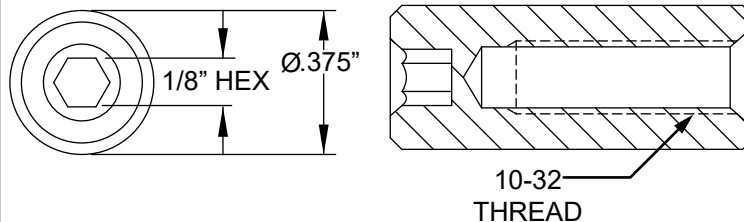

PLEASE NOTE: AS EACH NECK IS SANDED & FINISHED BY HAND, THICKNESS DIMENSIONS MAY VARY SLIGHTLY FROM THOSE SHOWN.

NECK PROFILE: AUGMENTED "D"

1ST FRET PROFILE

12TH FRET PROFILE

KEY GTR DUAL PIN MTG SET W/HDWR P/N 0990820100
OUTER SHAFT DIAMETER .394"

TUNING MACHINE THRU-HOLE
INNER DIAMETER .404"

SADDLE HEIGHT ADJUSTMENT WRENCH:
2MM HEX KEY INCLUDED WITH FR BRIDGE

INTONATION ADJUSTMENT WRENCH:
3MM HEX KEY INCLUDED WITH FR BRIDGE

TRUSS ROD NUT P/N 0994943000
TRUSS ROD ADJUSTMENT WRENCH:
1/8" HEX KEY P/N 7715532000

LOGO: AMERICAN ULTRA TELE GOLD CHROME
APPLIED UNDER THE FINISH

PICKUP SPECIFICATIONS

POSITION	MAGNETS	DC RESISTANCE	POLARITY
NECK	ALNICO 5 BAR	SINGLE COIL 4.8 - 5.4KΩ	SOUTH NORTH
		HUMBUCKER 7.6 - 8.2KΩ	
BRIDGE	ALNICO 5 BAR	SINGLE COIL 10.1 - 10.7KΩ	SOUTH NORTH
		HUMBUCKER 15.7 - 16.3KΩ	