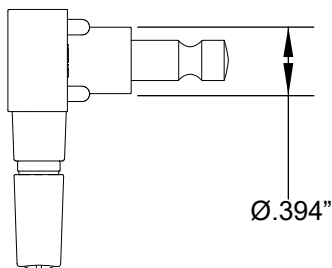

PLEASE NOTE: AS EACH NECK IS SANDED & FINISHED BY HAND, THICKNESS DIMENSIONS MAY VARY SLIGHTLY FROM THOSE SHOWN.

NECK PROFILE: AUGMENTED "D"

1ST FRET PROFILE

12TH FRET PROFILE

KEY GTR DUAL PIN MTG SET W/HDWR P/N 0990820100
OUTER SHAFT DIAMETER .394"

TUNING MACHINE THRU-HOLE
INNER DIAMETER .404"

SADDLE HEIGHT ADJUSTMENT WRENCH:
2MM HEX KEY INCLUDED WITH FR BRIDGE

INTONATION ADJUSTMENT WRENCH:
3MM HEX KEY INCLUDED WITH FR BRIDGE

TRUSS ROD NUT P/N 0994943000
TRUSS ROD ADJUSTMENT WRENCH:
1/8" HEX KEY P/N 7715532000

LOGO: AMERICAN ULTRA TELE GOLD CHROME
APPLIED UNDER THE FINISH

PICKUP SPECIFICATIONS

POSITION	MAGNETS	DC RESISTANCE	POLARITY
NECK	ALNICO 5 BAR	SINGLE COIL 4.8 - 5.4KΩ	SOUTH NORTH
		HUMBUCKER 7.6 - 8.2KΩ	
BRIDGE	ALNICO 5 BAR	SINGLE COIL 10.1 - 10.7KΩ	SOUTH NORTH
		HUMBUCKER 15.7 - 16.3KΩ	