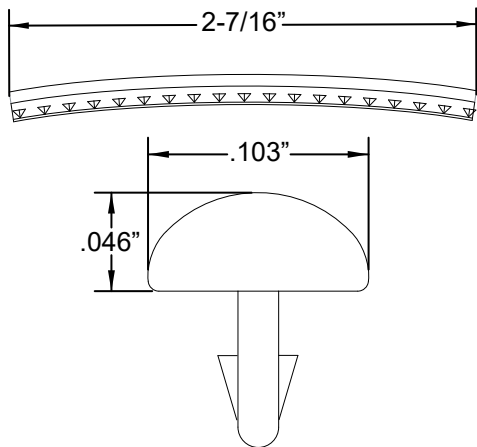

PICKUP ON 	PICKUP OFF 
--	--

			SWITCH POSITION	
			NECK PICKUP	S-1 SWITCH DOWN 
			BRIDGE PICKUP	

AMERICAN ULTRA LUXE TELECASTER® HH FLOYD (0118092XXX)

ADDITIONAL SPECIFICATION DETAIL

FRET SIZE: MEDIUM JUMBO S/S
(FRET DIMENSIONS ARE BEFORE INSTALLATION)

PLEASE NOTE: AS EACH NECK IS SANDED & FINISHED BY HAND, THICKNESS DIMENSIONS MAY VARY SLIGHTLY FROM THOSE SHOWN.

NECK PROFILE: AUGMENTED "D"

1ST FRET PROFILE

12TH FRET PROFILE

KEY GTR DUAL PIN MTG SET W/HDWR P/N 0990820100
OUTER SHAFT DIAMETER .394"

TUNING MACHINE THRU-HOLE
INNER DIAMETER .404"

SADDLE HEIGHT ADJUSTMENT WRENCH:
2MM HEX KEY INCLUDED WITH FR BRIDGE

INTONATION ADJUSTMENT WRENCH:
3MM HEX KEY INCLUDED WITH FR BRIDGE

TRUSS ROD NUT P/N 0994943000
TRUSS ROD ADJUSTMENT WRENCH:
1/8" HEX KEY P/N 7715532000

LOGO: AMERICAN ULTRA TELE GOLD CHROME
APPLIED UNDER THE FINISH

PICKUP SPECIFICATIONS

POSITION	MAGNETS	DC RESISTANCE	POLARITY
NECK	ALNICO 5 BAR	SINGLE COIL 4.8 - 5.4KΩ	SOUTH NORTH
		HUMBUCKER 7.6 - 8.2KΩ	
BRIDGE	ALNICO 5 BAR	SINGLE COIL 10.1 - 10.7KΩ	SOUTH NORTH
		HUMBUCKER 15.7 - 16.3KΩ	