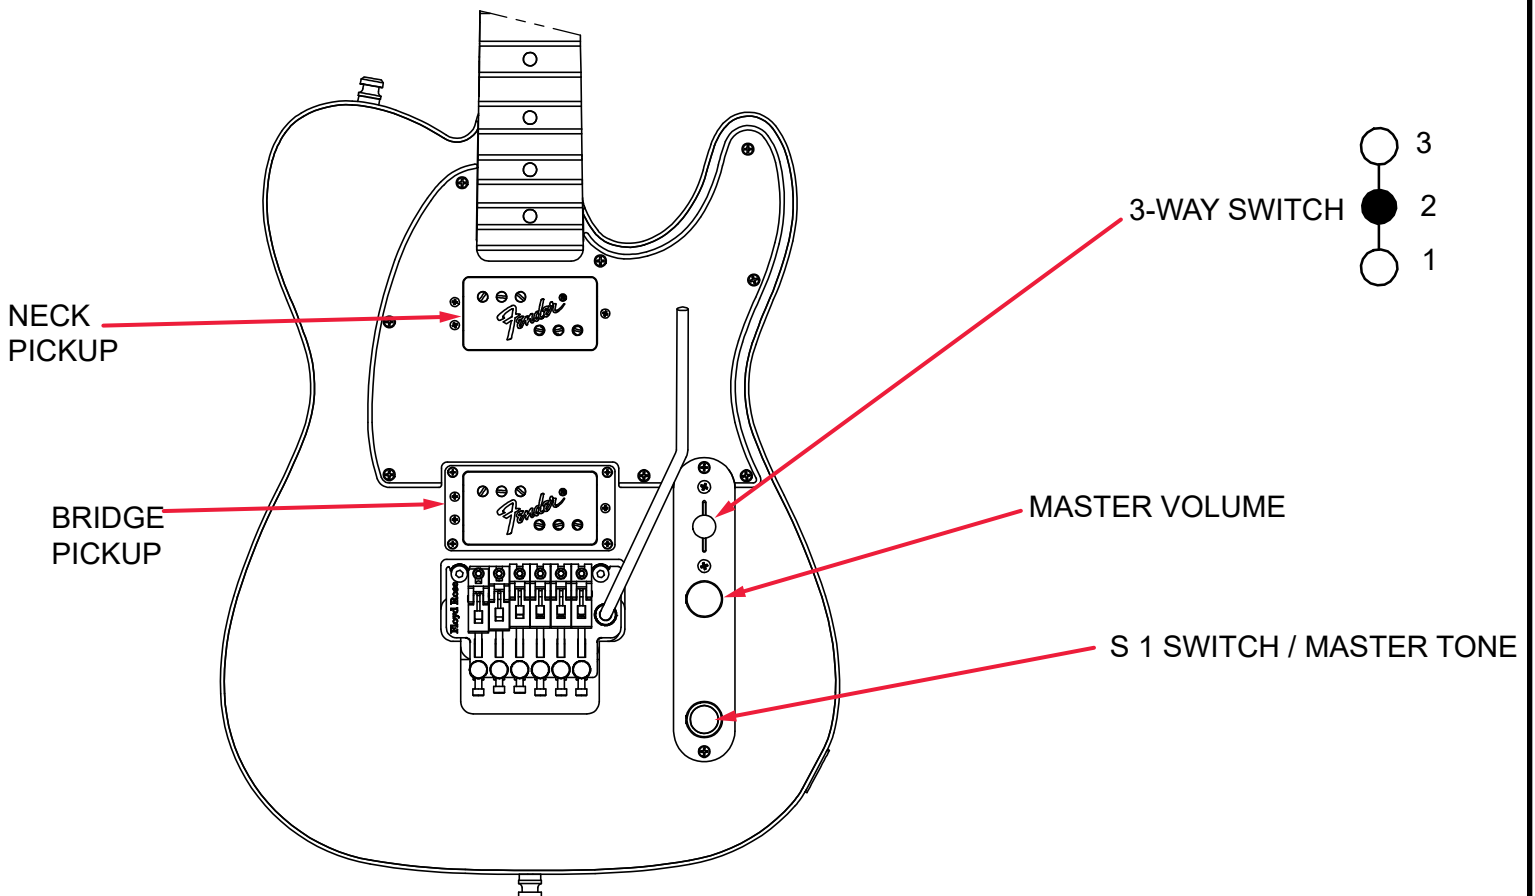

AMERICAN ULTRA LUXE TELECASTER® HH FLOYD (0118092XXX)

SWITCH AND CONTROL FUNCTION

			SWITCH POSITION	
			NECK PICKUP	S-1 SWITCH UP
			BRIDGE PICKUP	

PICKUP ON 	PICKUP OFF

			SWITCH POSITION	
			NECK PICKUP	S-1 SWITCH DOWN
			BRIDGE PICKUP