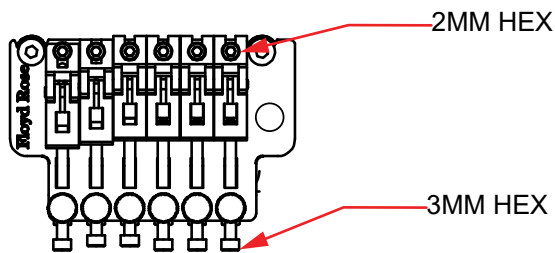

PICKUP ON 	PICKUP OFF 
--	--

			SWITCH POSITION	
			NECK PICKUP	S-1 SWITCH DOWN 
			BRIDGE PICKUP	

AMERICAN ULTRA LUXE TELECASTER® HH FLOYD (0118092XXX)

ADDITIONAL SPECIFICATION DETAIL

FRET SIZE: MEDIUM JUMBO S/S
(FRET DIMENSIONS ARE BEFORE INSTALLATION)

PLEASE NOTE: AS EACH NECK IS SANDED & FINISHED BY HAND, THICKNESS DIMENSIONS MAY VARY SLIGHTLY FROM THOSE SHOWN.

NECK PROFILE: AUGMENTED "D"

1ST FRET PROFILE

12TH FRET PROFILE

KEY GTR DUAL PIN MTG SET W/HDWR P/N 0990820100
OUTER SHAFT DIAMETER .394"

TUNING MACHINE THRU-HOLE
INNER DIAMETER .404"

SADDLE HEIGHT ADJUSTMENT WRENCH:
2MM HEX KEY INCLUDED WITH FR BRIDGE

INTONATION ADJUSTMENT WRENCH:
3MM HEX KEY INCLUDED WITH FR BRIDGE

TRUSS ROD NUT P/N 0994943000
TRUSS ROD ADJUSTMENT WRENCH:
1/8" HEX KEY P/N 7715532000

LOGO: AMERICAN ULTRA TELE GOLD CHROME
APPLIED UNDER THE FINISH

PICKUP SPECIFICATIONS

POSITION	MAGNETS	DC RESISTANCE	POLARITY
NECK	ALNICO 5 BAR	SINGLE COIL 4.8 - 5.4KΩ	SOUTH NORTH
		HUMBUCKER 7.6 - 8.2KΩ	
BRIDGE	ALNICO 5 BAR	SINGLE COIL 10.1 - 10.7KΩ	SOUTH NORTH
		HUMBUCKER 15.7 - 16.3KΩ	