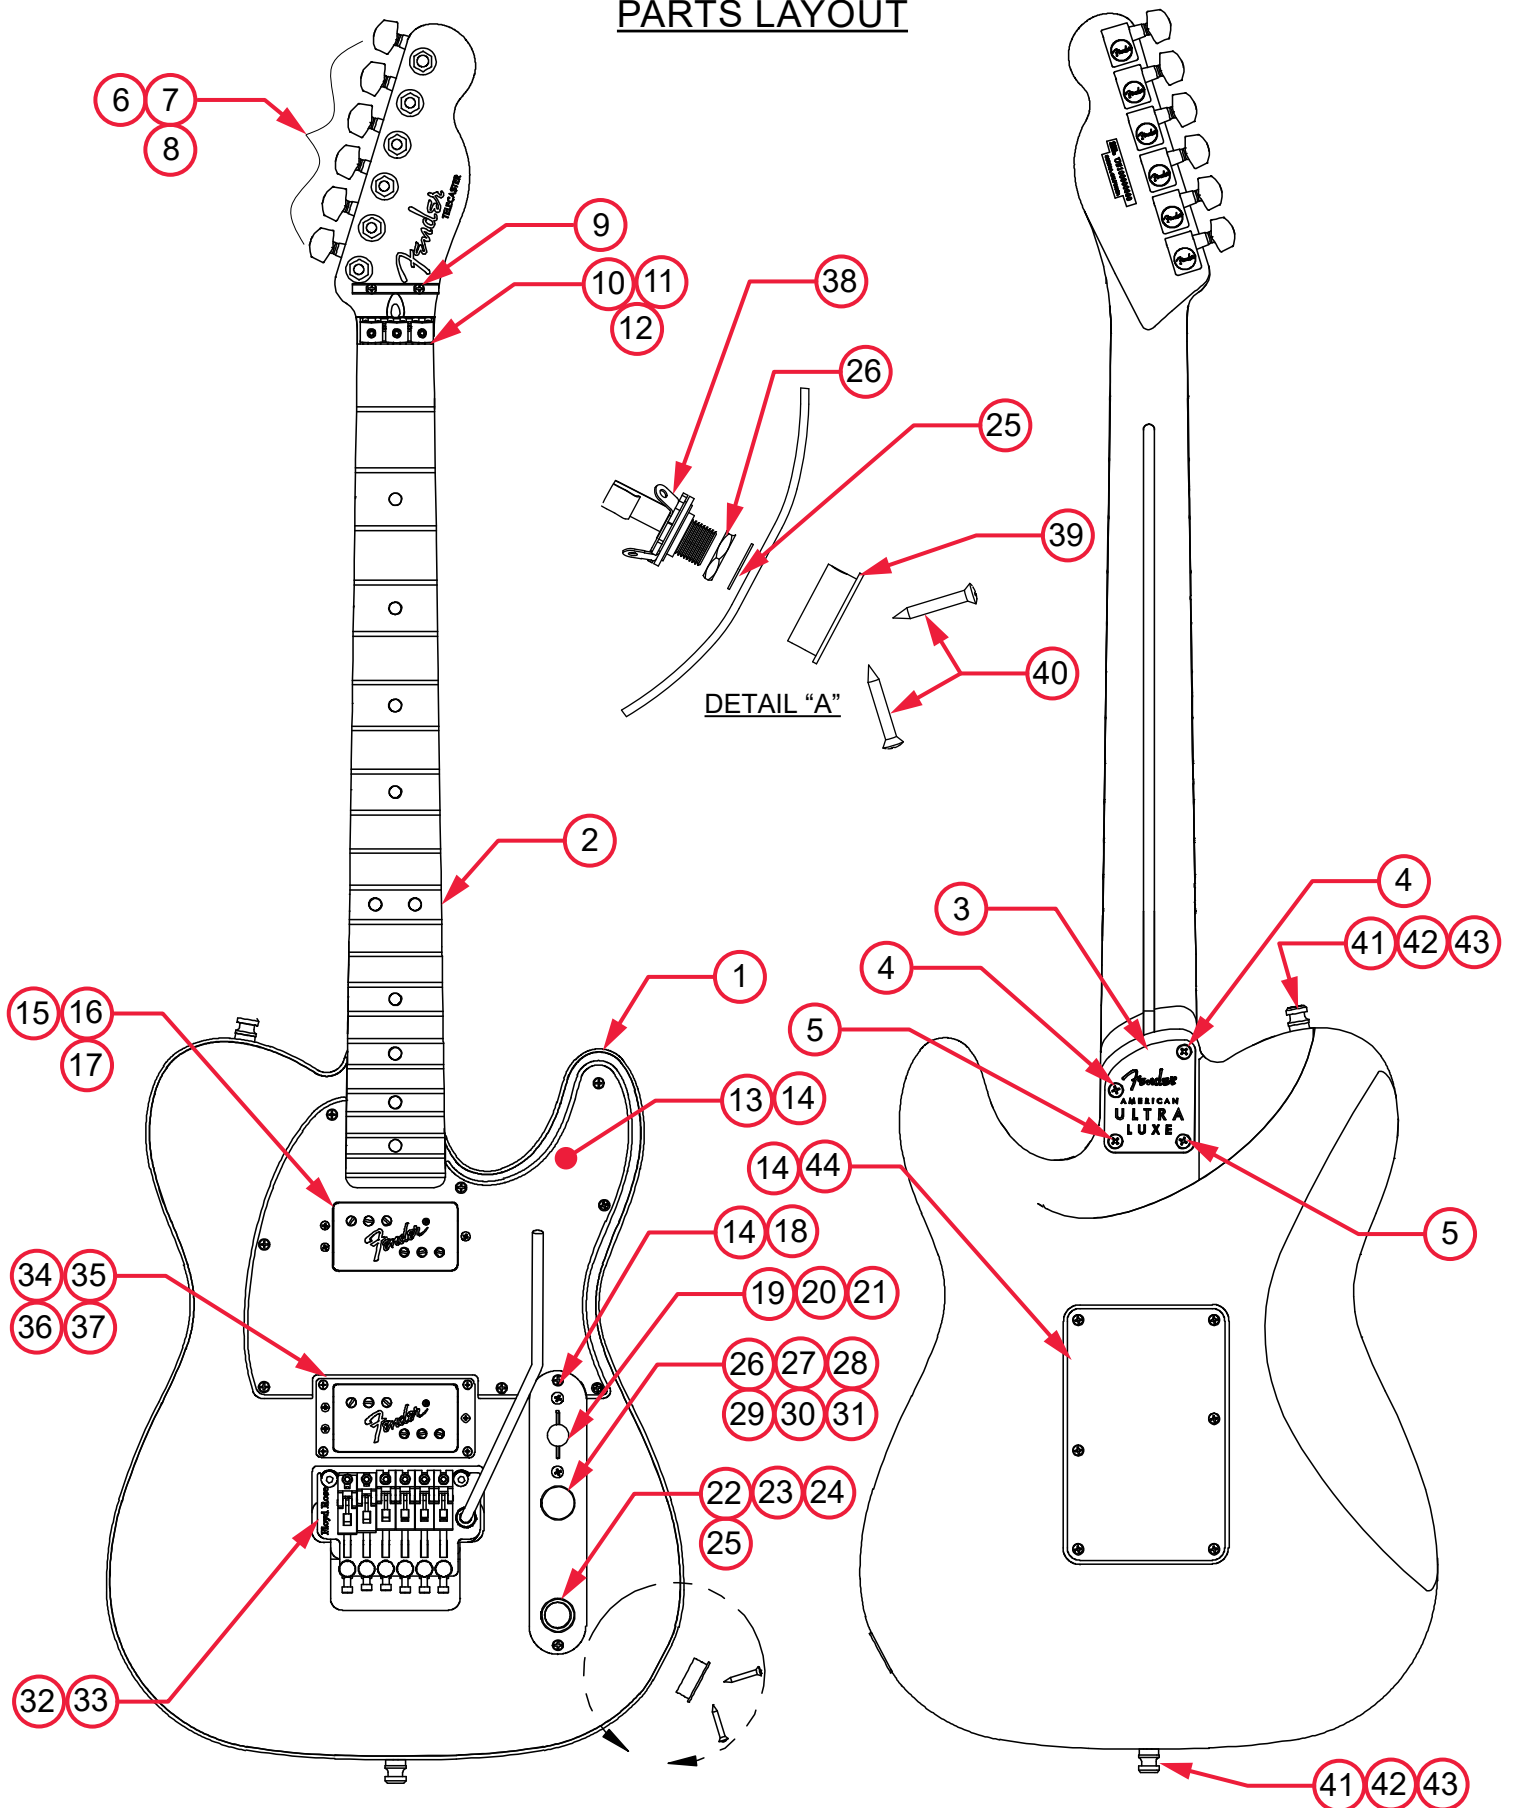

AMERICAN ULTRA LUXE TELECASTER® HH FLOYD (0118092XXX)

PARTS LAYOUT

AMERICAN ULTRA LUXE TELECASTER® HH FLOYD (0118092XXX)

PARTS LIST

REF#	DESCRIPTION	PART NUMBER
1	BODY AM ULTRA TELE HH FLOYD MBK	7718751510
2	NECK ASSY AM ULTRA LUXE TELE FLOYD MPL	7718785000
3	NECK PLATE GUITAR AM ULTRA LUXE CHROME	7720961000
4	SCREW SMA 8 X 1-1/4 OHP NI	0072900000
5	SCREW SMA 8 X 1-1/2 OHP STL NI	7716272000
6	KEY GTR DUAL PIN MTG (4) SHORT(2) LONG W/HDWR	0990820100
7	WASHERS KEY (6)	0053106049
8	BUSHINGS KEY (6)	0058820049
9	STRING RETAINER FLOYD CHR	7718834000
10	NUT LOCKING FLOYD	7719579000
11	SHIM .005	0041613000
12	SHIM .010	0041612000
13	PICKGUARD AM STD TELE AGW/BLK/AGW	7716789000
13	PICKGUARD AM STD TELE RED TORT	7719175000
14	SCREW SMAB 4 X 1/2 OHP NI	0015578049
15	PICKUP ASSY DOUBLE TAP PAF CHROMENECK	7717786000
16	SPRING HB MTG 3/4"	0050167049
17	SCREW MACH 3-48 X 7/8 RHP NI	0058404000
18	CONTROL PLATE TELE VINT ALUM CHR	0093823000
19	KNOB SWITCH VINT TELE	0994936000
20	SWITCH 3-WAY LEVER	0992041000
21	SCREW MACH 6-32 X 5/8 RHP NI	0994925000
22	SW KNOB TELE/P-BASS ALUM W/SCREW CHR	0097217000
23	SW CAP TELE/P-BASS CHRM	0059270000
24	SW/POT ASSY S-1 500K S0SH 6.4 W/HDWR	0096865010
25	COUPLING SLEEVE S0SH NYLN	0059278049
26	PCB ASSY TREBLE BLEED AM PRO TELE DLX SHAW	7711094000

TUNING MACHINE THRU-HOLE
INNER DIAMETER .404"

SADDLE HEIGHT ADJUSTMENT WRENCH:
2MM HEX KEY INCLUDED WITH FR BRIDGE

INTONATION ADJUSTMENT WRENCH:
3MM HEX KEY INCLUDED WITH FR BRIDGE

TRUSS ROD NUT P/N 0994943000
TRUSS ROD ADJUSTMENT WRENCH:
1/8" HEX KEY P/N 7715532000

LOGO: AMERICAN ULTRA TELE GOLD CHROME
APPLIED UNDER THE FINISH

PICKUP SPECIFICATIONS

POSITION	MAGNETS	DC RESISTANCE	POLARITY
NECK	ALNICO 5 BAR	SINGLE COIL 4.8 - 5.4KΩ	SOUTH NORTH
		HUMBUCKER 7.6 - 8.2KΩ	
BRIDGE	ALNICO 5 BAR	SINGLE COIL 10.1 - 10.7KΩ	SOUTH NORTH
		HUMBUCKER 15.7 - 16.3KΩ	