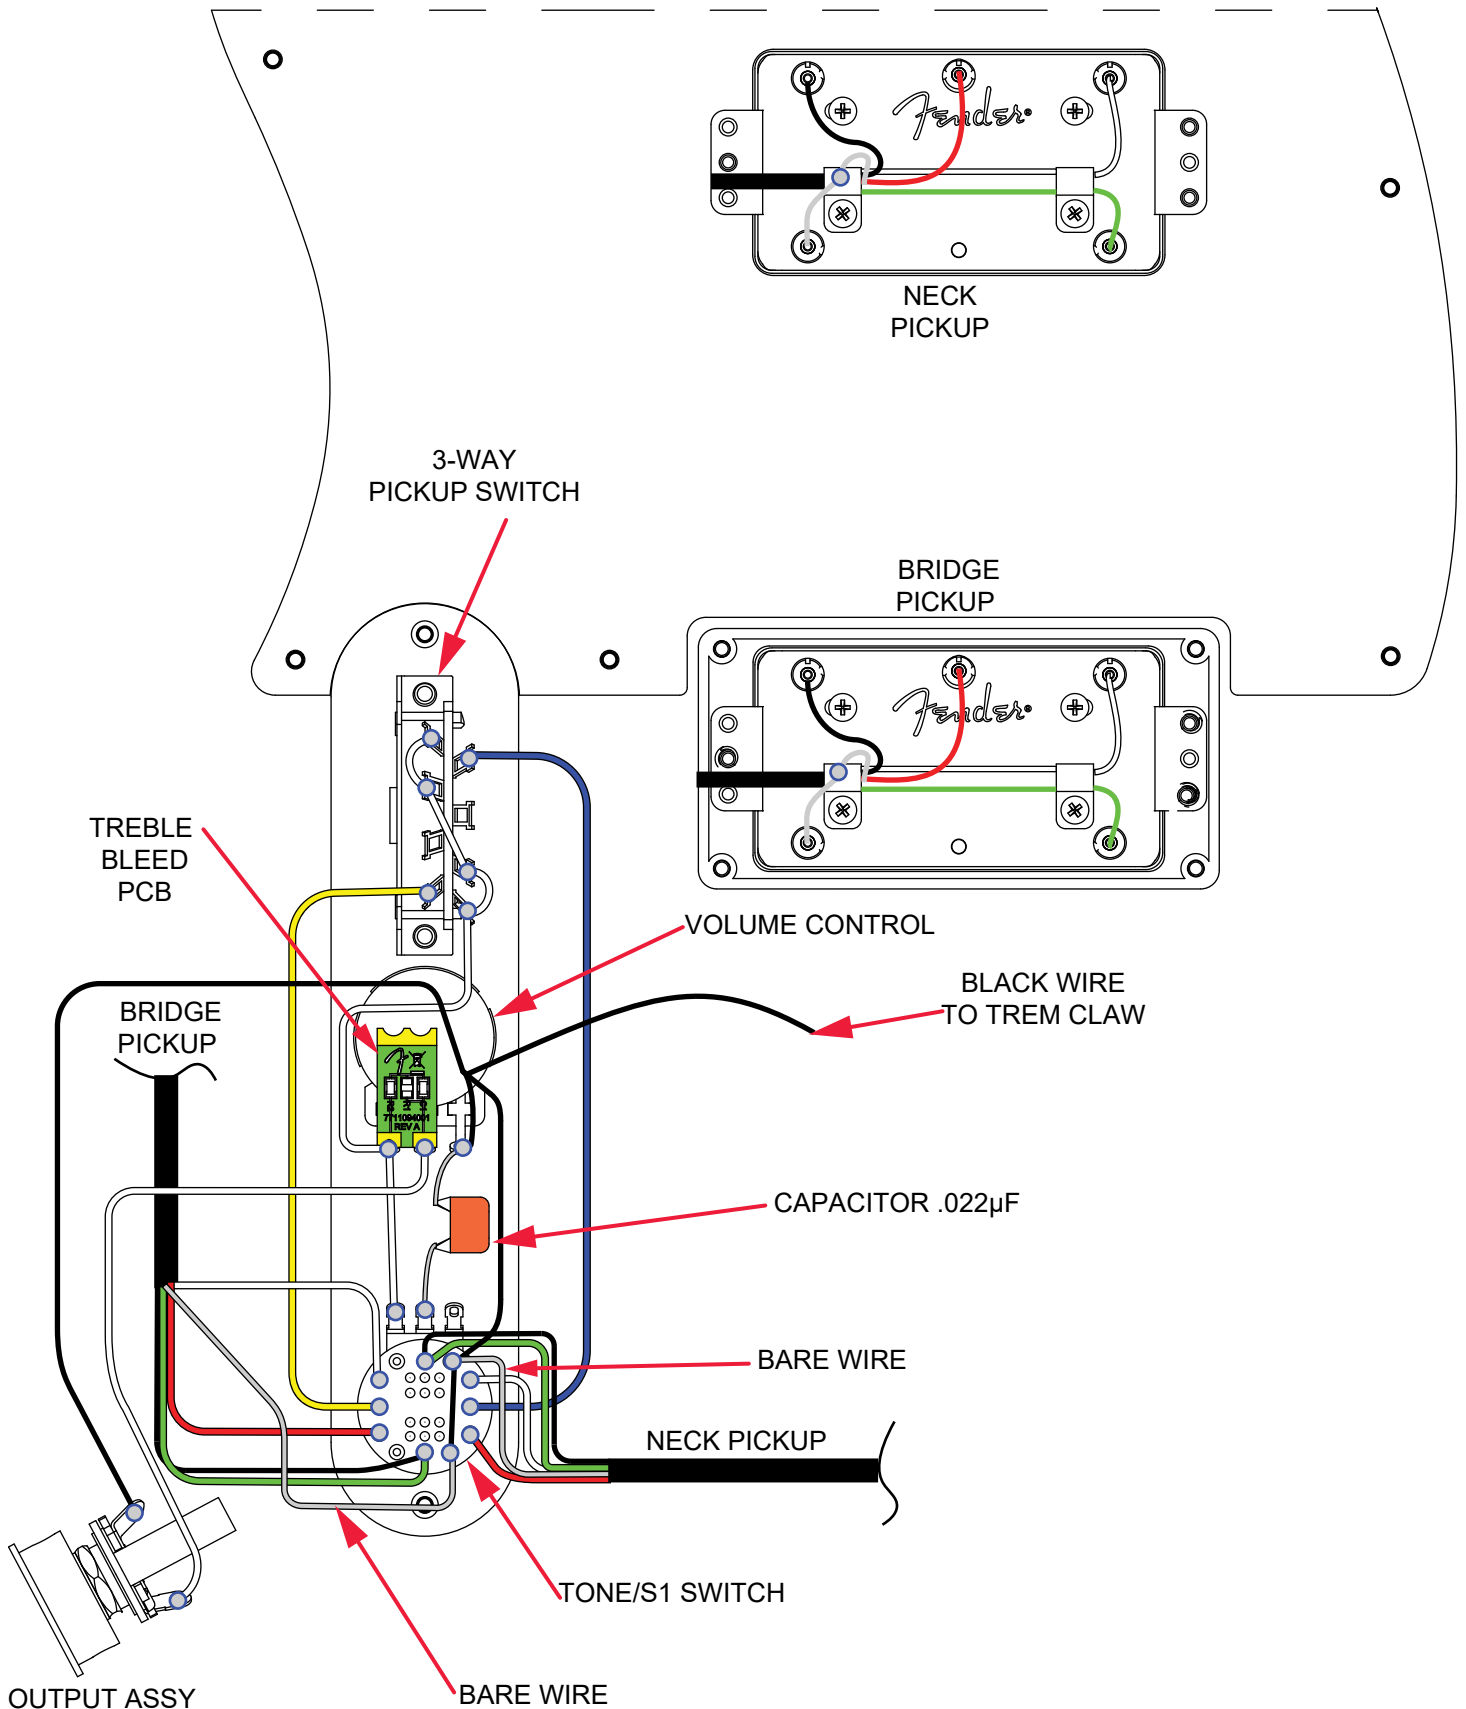

*= NOT PICTURED IN DIAGRAM

AMERICAN ULTRA LUXE TELECASTER® HH FLOYD (0118092XXX)

WIRING ASSEMBLY

AMERICAN ULTRA LUXE TELECASTER® HH FLOYD (0118092XXX)

SWITCH AND CONTROL FUNCTION

			SWITCH POSITION	
			NECK PICKUP	S-1 SWITCH UP 
			BRIDGE PICKUP	

PLEASE NOTE: AS EACH NECK IS SANDED & FINISHED BY HAND, THICKNESS DIMENSIONS MAY VARY SLIGHTLY FROM THOSE SHOWN.

NECK PROFILE: AUGMENTED "D"

1ST FRET PROFILE

12TH FRET PROFILE

KEY GTR DUAL PIN MTG SET W/HDWR P/N 0990820100
OUTER SHAFT DIAMETER .394"

TUNING MACHINE THRU-HOLE
INNER DIAMETER .404"

SADDLE HEIGHT ADJUSTMENT WRENCH:
2MM HEX KEY INCLUDED WITH FR BRIDGE

INTONATION ADJUSTMENT WRENCH:
3MM HEX KEY INCLUDED WITH FR BRIDGE

TRUSS ROD NUT P/N 0994943000
TRUSS ROD ADJUSTMENT WRENCH:
1/8" HEX KEY P/N 7715532000