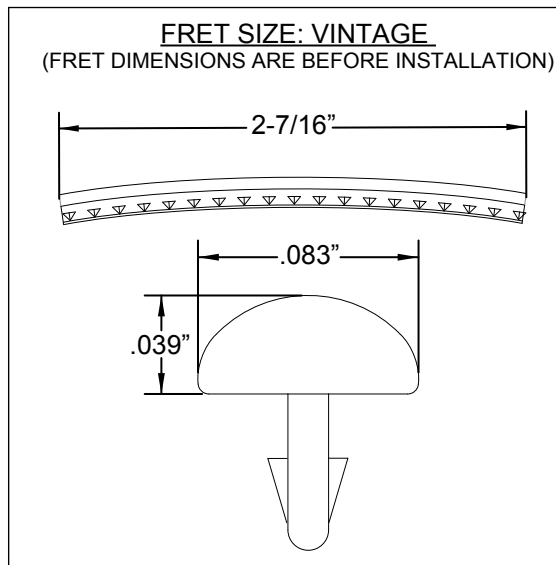

*= NOT PICTURED IN DIAGRAM

JIMMY PAGE MIRROR TELECASTER® (0119210801)

WIRING ASSEMBLY

JIMMY PAGE MIRROR TELECASTER® (0119210801)

SWITCH AND CONTROL FUNCTION

3 WAY SWITCH POSITION			
			← 3 WAY SWITCH POSITION
			← NECK PICKUP
			← BRIDGE PICKUP
	PICKUP IS ON		INDICATES POSITION OF 3 WAY SWITCH
	PICKUP IS OFF		

JIMMY PAGE MIRROR TELECASTER® (0119210801)

ADDITIONAL SPECIFICATION DETAIL

PLEASE NOTE: AS EACH NECK IS SANDED & FINISHED BY HAND, THICKNESS DIMENSIONS MAY VARY SLIGHTLY FROM THOSE SHOWN.

KEY SET GTR VINT FENDER LOGO NI W/HDWR P/N 0992074000
OUTER SHAFT DIAMETER .250"

TUNING MACHINE THRU HOLE
INNER DIAMETER .261"

SLOTTED SET SCREW

SADDLE HEIGHT SET SCREWS SLOTTED

TALL: P/N 0016105049

SHORT: P/N 0094038000

TRUSS ROD NUT P/N 0058171000

LOGO: VINTAGE TELECASTER
APPLIED OVER FINISH

PICKUP SPECIFICATIONS

POSITION	MAGNETS	DC RESISTANCE	POLARITY
NECK	ALNICO 5 UNBEVELED	7.4 - 8.0KΩ	NORTH
BRIDGE	ALNICO 5 UNBEVELED	6.5 - 7.1KΩ	NORTH