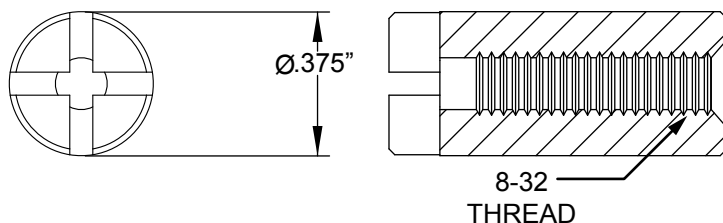

JIMMY PAGE MIRROR TELECASTER® (0119210801)

ADDITIONAL SPECIFICATION DETAIL

PLEASE NOTE: AS EACH NECK IS SANDED & FINISHED BY HAND, THICKNESS DIMENSIONS MAY VARY SLIGHTLY FROM THOSE SHOWN.

KEY SET GTR VINT FENDER LOGO NI W/HDWR P/N 0992074000
OUTER SHAFT DIAMETER .250"

TUNING MACHINE THRU HOLE
INNER DIAMETER .261"

SLOTTED SET SCREW

SADDLE HEIGHT SET SCREWS SLOTTED

TALL: P/N 0016105049

SHORT: P/N 0094038000

TRUSS ROD NUT P/N 0058171000

LOGO: VINTAGE TELECASTER
APPLIED OVER FINISH

PICKUP SPECIFICATIONS

POSITION	MAGNETS	DC RESISTANCE	POLARITY
NECK	ALNICO 5 UNBEVELED	7.4 - 8.0KΩ	NORTH
BRIDGE	ALNICO 5 UNBEVELED	6.5 - 7.1KΩ	NORTH