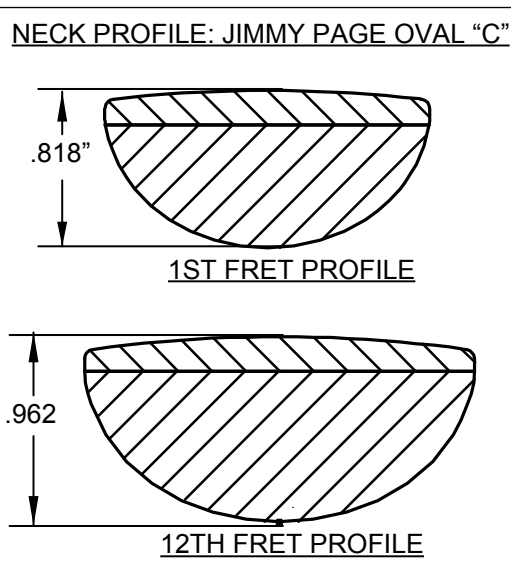

*= NOT PICTURED IN DIAGRAM

JIMMY PAGE MIRROR TELECASTER® (0119210801)

WIRING ASSEMBLY

JIMMY PAGE MIRROR TELECASTER® (0119210801)

SWITCH AND CONTROL FUNCTION

3 WAY SWITCH POSITION			
			← 3 WAY SWITCH POSITION
			← NECK PICKUP
			← BRIDGE PICKUP
	PICKUP IS ON		INDICATES POSITION OF 3 WAY SWITCH
	PICKUP IS OFF		

JIMMY PAGE MIRROR TELECASTER® (0119210801)

ADDITIONAL SPECIFICATION DETAIL

PLEASE NOTE: AS EACH NECK IS SANDED & FINISHED BY HAND, THICKNESS DIMENSIONS MAY VARY SLIGHTLY FROM THOSE SHOWN.

KEY SET GTR VINT FENDER LOGO NI W/HDWR P/N 0992074000
OUTER SHAFT DIAMETER .250"

TUNING MACHINE THRU HOLE
INNER DIAMETER .261"

SLOTTED SET SCREW

SADDLE HEIGHT SET SCREWS SLOTTED

TALL: P/N 0016105049

SHORT: P/N 0094038000

TRUSS ROD NUT P/N 0058171000

LOGO: VINTAGE TELECASTER
APPLIED OVER FINISH

PICKUP SPECIFICATIONS

POSITION	MAGNETS	DC RESISTANCE	POLARITY
NECK	ALNICO 5 UNBEVELED	7.4 - 8.0KΩ	NORTH
BRIDGE	ALNICO 5 UNBEVELED	6.5 - 7.1KΩ	NORTH