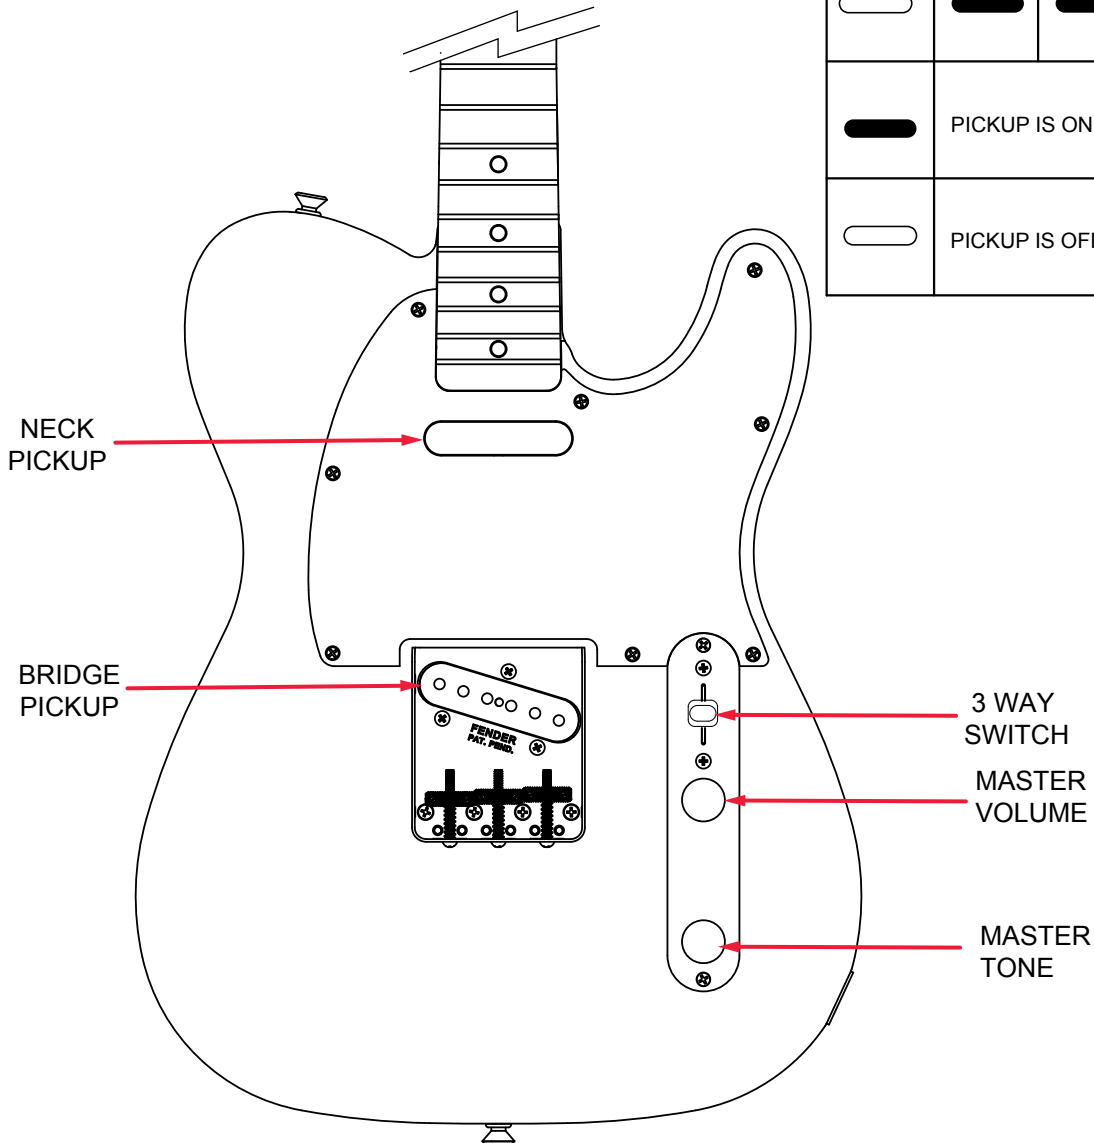

*= NOT PICTURED IN DIAGRAM

JIMMY PAGE MIRROR TELECASTER® (0119210801)

WIRING ASSEMBLY

JIMMY PAGE MIRROR TELECASTER® (0119210801)

SWITCH AND CONTROL FUNCTION

3 WAY SWITCH POSITION			
			← 3 WAY SWITCH POSITION
			← NECK PICKUP
			← BRIDGE PICKUP
	PICKUP IS ON		INDICATES POSITION OF 3 WAY SWITCH
	PICKUP IS OFF		

JIMMY PAGE MIRROR TELECASTER® (0119210801)

ADDITIONAL SPECIFICATION DETAIL

PLEASE NOTE: AS EACH NECK IS SANDED & FINISHED BY HAND, THICKNESS DIMENSIONS MAY VARY SLIGHTLY FROM THOSE SHOWN.

KEY SET GTR VINT FENDER LOGO NI W/HDWR P/N 0992074000
OUTER SHAFT DIAMETER .250"

TUNING MACHINE THRU HOLE
INNER DIAMETER .261"

SLOTTED SET SCREW

SADDLE HEIGHT SET SCREWS SLOTTED

TALL: P/N 0016105049

SHORT: P/N 0094038000

TRUSS ROD NUT P/N 0058171000

LOGO: VINTAGE TELECASTER
APPLIED OVER FINISH