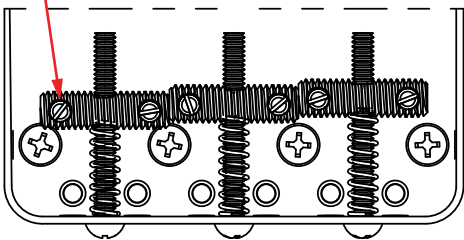

*= NOT PICTURED IN DIAGRAM

JIMMY PAGE MIRROR TELECASTER® (0119210801)

WIRING ASSEMBLY

JIMMY PAGE MIRROR TELECASTER® (0119210801)

SWITCH AND CONTROL FUNCTION

3 WAY SWITCH POSITION			
			← 3 WAY SWITCH POSITION
			← NECK PICKUP
			← BRIDGE PICKUP
	PICKUP IS ON		INDICATES POSITION OF 3 WAY SWITCH
	PICKUP IS OFF		

JIMMY PAGE MIRROR TELECASTER® (0119210801)

ADDITIONAL SPECIFICATION DETAIL

PLEASE NOTE: AS EACH NECK IS SANDED & FINISHED BY HAND, THICKNESS DIMENSIONS MAY VARY SLIGHTLY FROM THOSE SHOWN.

KEY SET GTR VINT FENDER LOGO NI W/HDWR P/N 0992074000
OUTER SHAFT DIAMETER .250"

TUNING MACHINE THRU HOLE
INNER DIAMETER .261"

SLOTTED SET SCREW

SADDLE HEIGHT SET SCREWS SLOTTED

TALL: P/N 0016105049

SHORT: P/N 0094038000

TRUSS ROD NUT P/N 0058171000

LOGO: VINTAGE TELECASTER
APPLIED OVER FINISH

PICKUP SPECIFICATIONS

POSITION	MAGNETS	DC RESISTANCE	POLARITY
NECK	ALNICO 5 UNBEVELED	7.4 - 8.0KΩ	NORTH
BRIDGE	ALNICO 5 UNBEVELED	6.5 - 7.1KΩ	NORTH