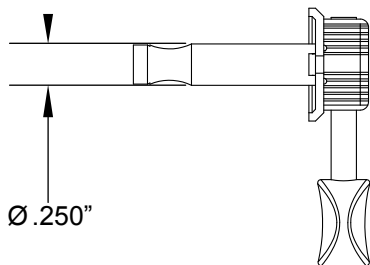

*= NOT PICTURED IN DIAGRAM

JIMMY PAGE MIRROR TELECASTER® (0119210801)

WIRING ASSEMBLY

JIMMY PAGE MIRROR TELECASTER® (0119210801)

SWITCH AND CONTROL FUNCTION

3 WAY SWITCH POSITION			
			← 3 WAY SWITCH POSITION
			← NECK PICKUP
			← BRIDGE PICKUP
	PICKUP IS ON		INDICATES POSITION OF 3 WAY SWITCH
	PICKUP IS OFF		

JIMMY PAGE MIRROR TELECASTER® (0119210801)

ADDITIONAL SPECIFICATION DETAIL

PLEASE NOTE: AS EACH NECK IS SANDED & FINISHED BY HAND, THICKNESS DIMENSIONS MAY VARY SLIGHTLY FROM THOSE SHOWN.

KEY SET GTR VINT FENDER LOGO NI W/HDWR P/N 0992074000
OUTER SHAFT DIAMETER .250"

TUNING MACHINE THRU HOLE
INNER DIAMETER .261"

SLOTTED SET SCREW

SADDLE HEIGHT SET SCREWS SLOTTED

TALL: P/N 0016105049

SHORT: P/N 0094038000

TRUSS ROD NUT P/N 0058171000

LOGO: VINTAGE TELECASTER
APPLIED OVER FINISH

PICKUP SPECIFICATIONS

POSITION	MAGNETS	DC RESISTANCE	POLARITY
NECK	ALNICO 5 UNBEVELED	7.4 - 8.0KΩ	NORTH
BRIDGE	ALNICO 5 UNBEVELED	6.5 - 7.1KΩ	NORTH