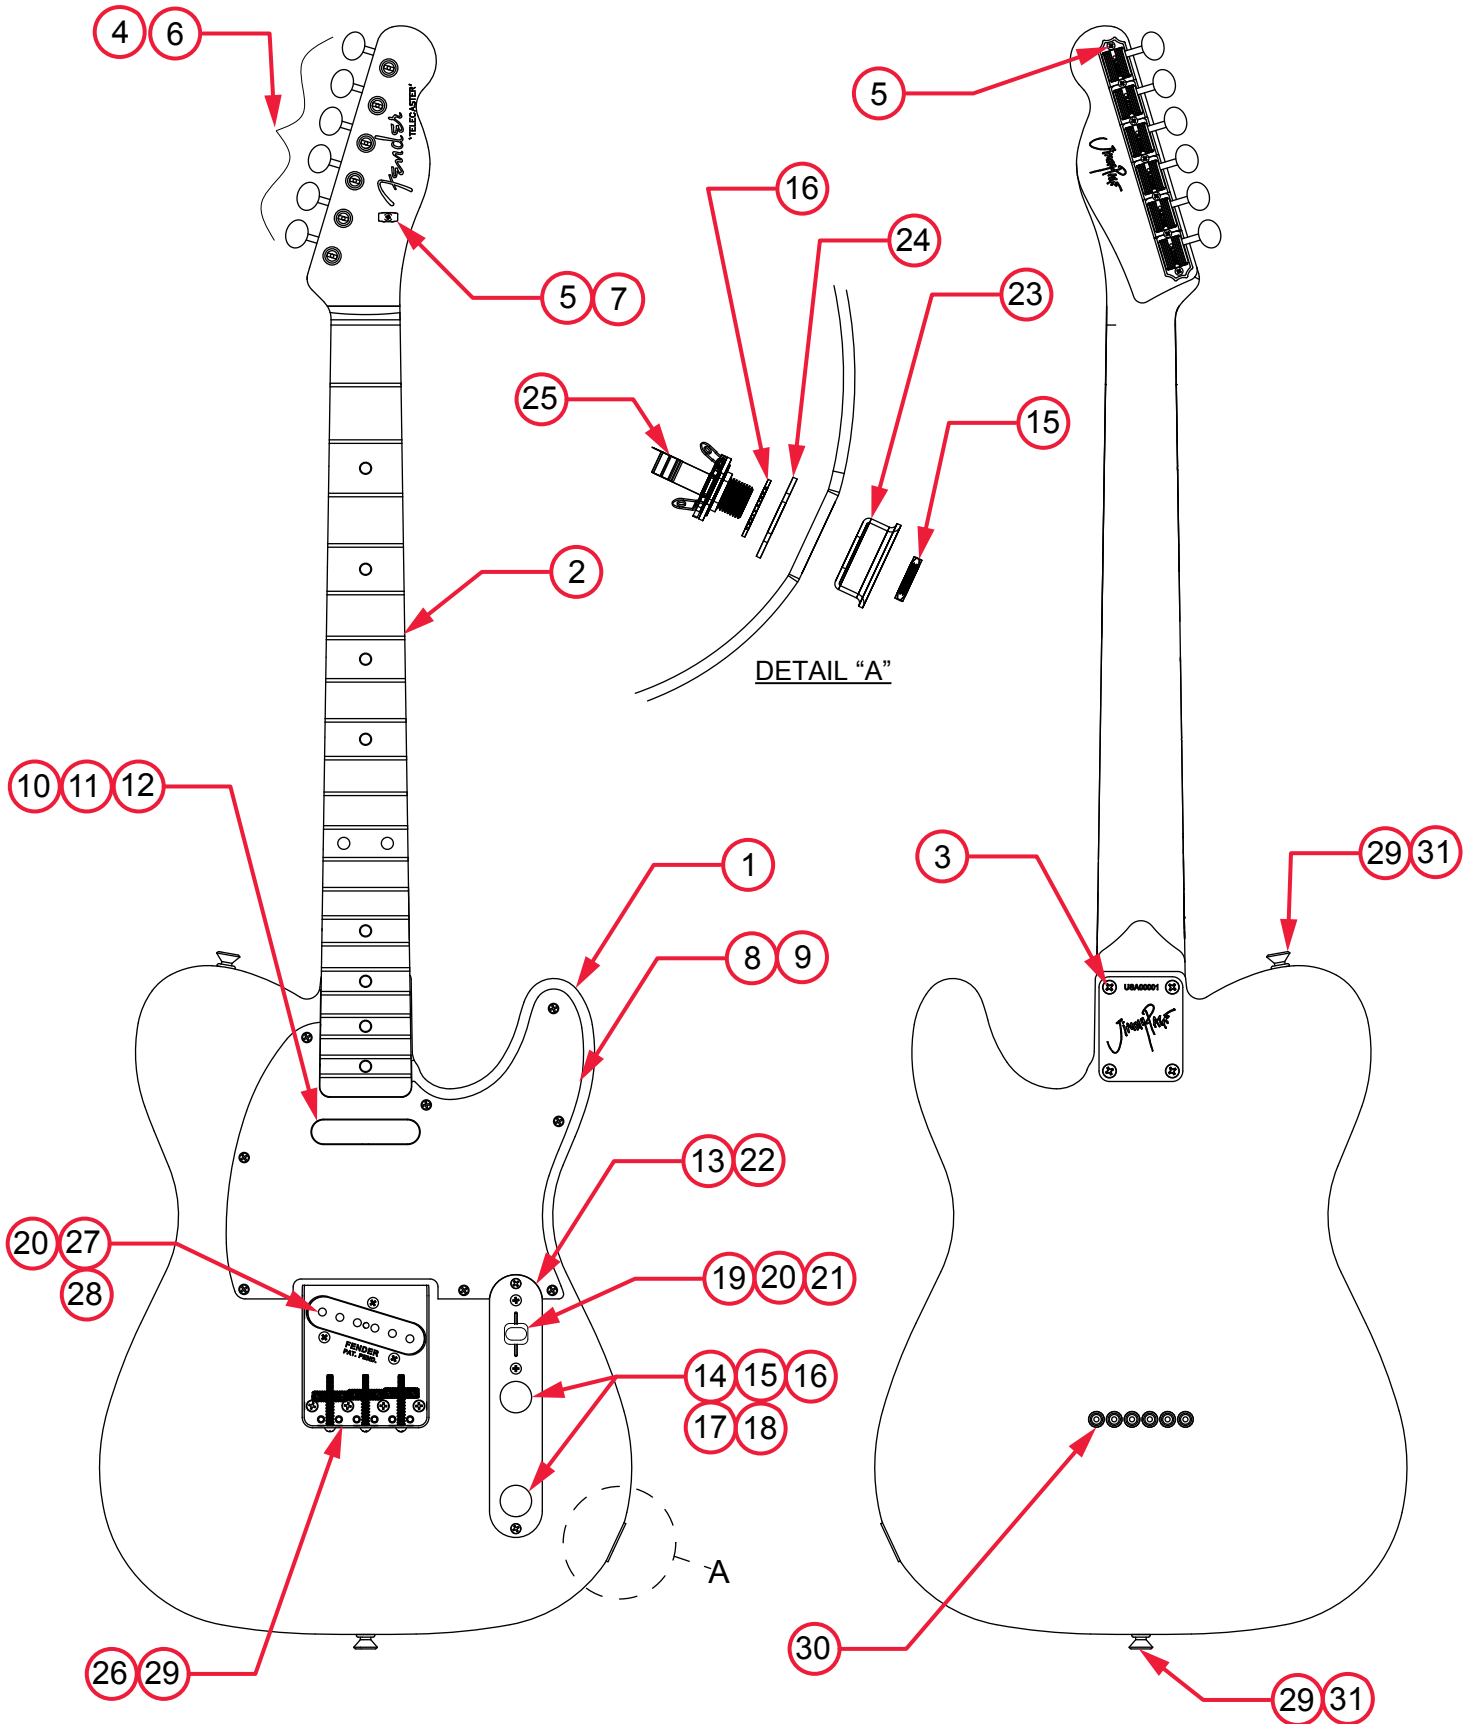

JIMMY PAGE MIRROR TELECASTER® (0119210801)

PARTS LAYOUT

JIMMY PAGE MIRROR TELECASTER® (0119210801)

PARTS LIST

REF#	DESCRIPTION	PART NUMBER
1	BODY AM VINT TELE UPG 2012 2-BOARD WBL	7714912501
2	NECK ASSY JIMMY PAGE MIRROR TELE	7714796000
3	SCREW WOOD #8 X 2 OHP STL NI (4)	0058060049
4	KEY SET GTR VINT FENDER LOGO NI W/HDWR	0992074000
5	SCREW SMAB 3 X 3/8 RHP STL NI	0011357049
6	BUSHING STRING POST VINTAGE SET	0994946000
7	STRING TREE VINTAGE NI	0994910000
8	PICKGUARD TELE VINT 8-HOLE WHITE	7714909000
9	SCREW SMA #4 X 1/2 OHP STL NI	0015578049
10	PICKUP ASSY CUSTOM 59 TELE NECK	7714867000
11	SCREW WOOD #3 X 1 RHP STL NI	0016295049
12	TUBING LATEX CUT .250 O.D. X .125 I.D. X .550 L	0039410000
13	PLATE CONTROL TELE VINT CRS CHR	0093607000
14	KNOB 58 TELE ALUM KNURLED CHR W/SCREW	0094057049
15	NUT HEX 3/8-32x3/32 TK NI	0016352049
16	WASHER LOCK INTL 3/8 X .687	0016436049
17	CONTROL 250K 10% AUDIO METAL	0990831000
18	CAP WAX PAPER .05 MFD 150V	0096454049
19	KNOB SWC TELE TOP HAT	0994937000
20	SCREW MACH 6-32 X 5/8 RHP NI	0015800049
21	SWITCH 3-POSITION	0038993000
22	SCREW SMA #5 X 5/8 OHP STL NI	0015602049
23	FERRUL JACK NI	0010363070
24	RETAINER JACK NI PLT (TELE)	0010355060
25	JACK PHONE OPEN CIRCUIT 11	0021956049
26	BRIDGE ASSY CUSTOM 59 TELE	7714874000
26A	BRIDGE PLATE VINT TELE NO S/N TOP LD/THRU	7714868000
26B	BRIDGE SECTION VINT TELE 3 THREAD	0056038049
26C	SCREW MACH 6-32 X 1-1/4 RHP NI	0015834049
26D	SPRINGS COMPRESSION 1-1/16 #144	0018689049
26E	SET SCREW 6-32 X 7/16 OVPT SL NI	0016105049
26F	SET SCREW 6-32 X 3/8 OVPT SL NI	0094038000
27	PICKUP ASSY CUSTOM 59 TELE BRIDGE	7714866000
28	TUBING LATEX CUT .375 X 1/8ID X 1/4OD	0036878000
29	SCREW SMA #6 X 1 OHP NI	0037952049
30	FERRULE STRING RETAINER NI SET	0994918000

*= NOT PICTURED IN DIAGRAM