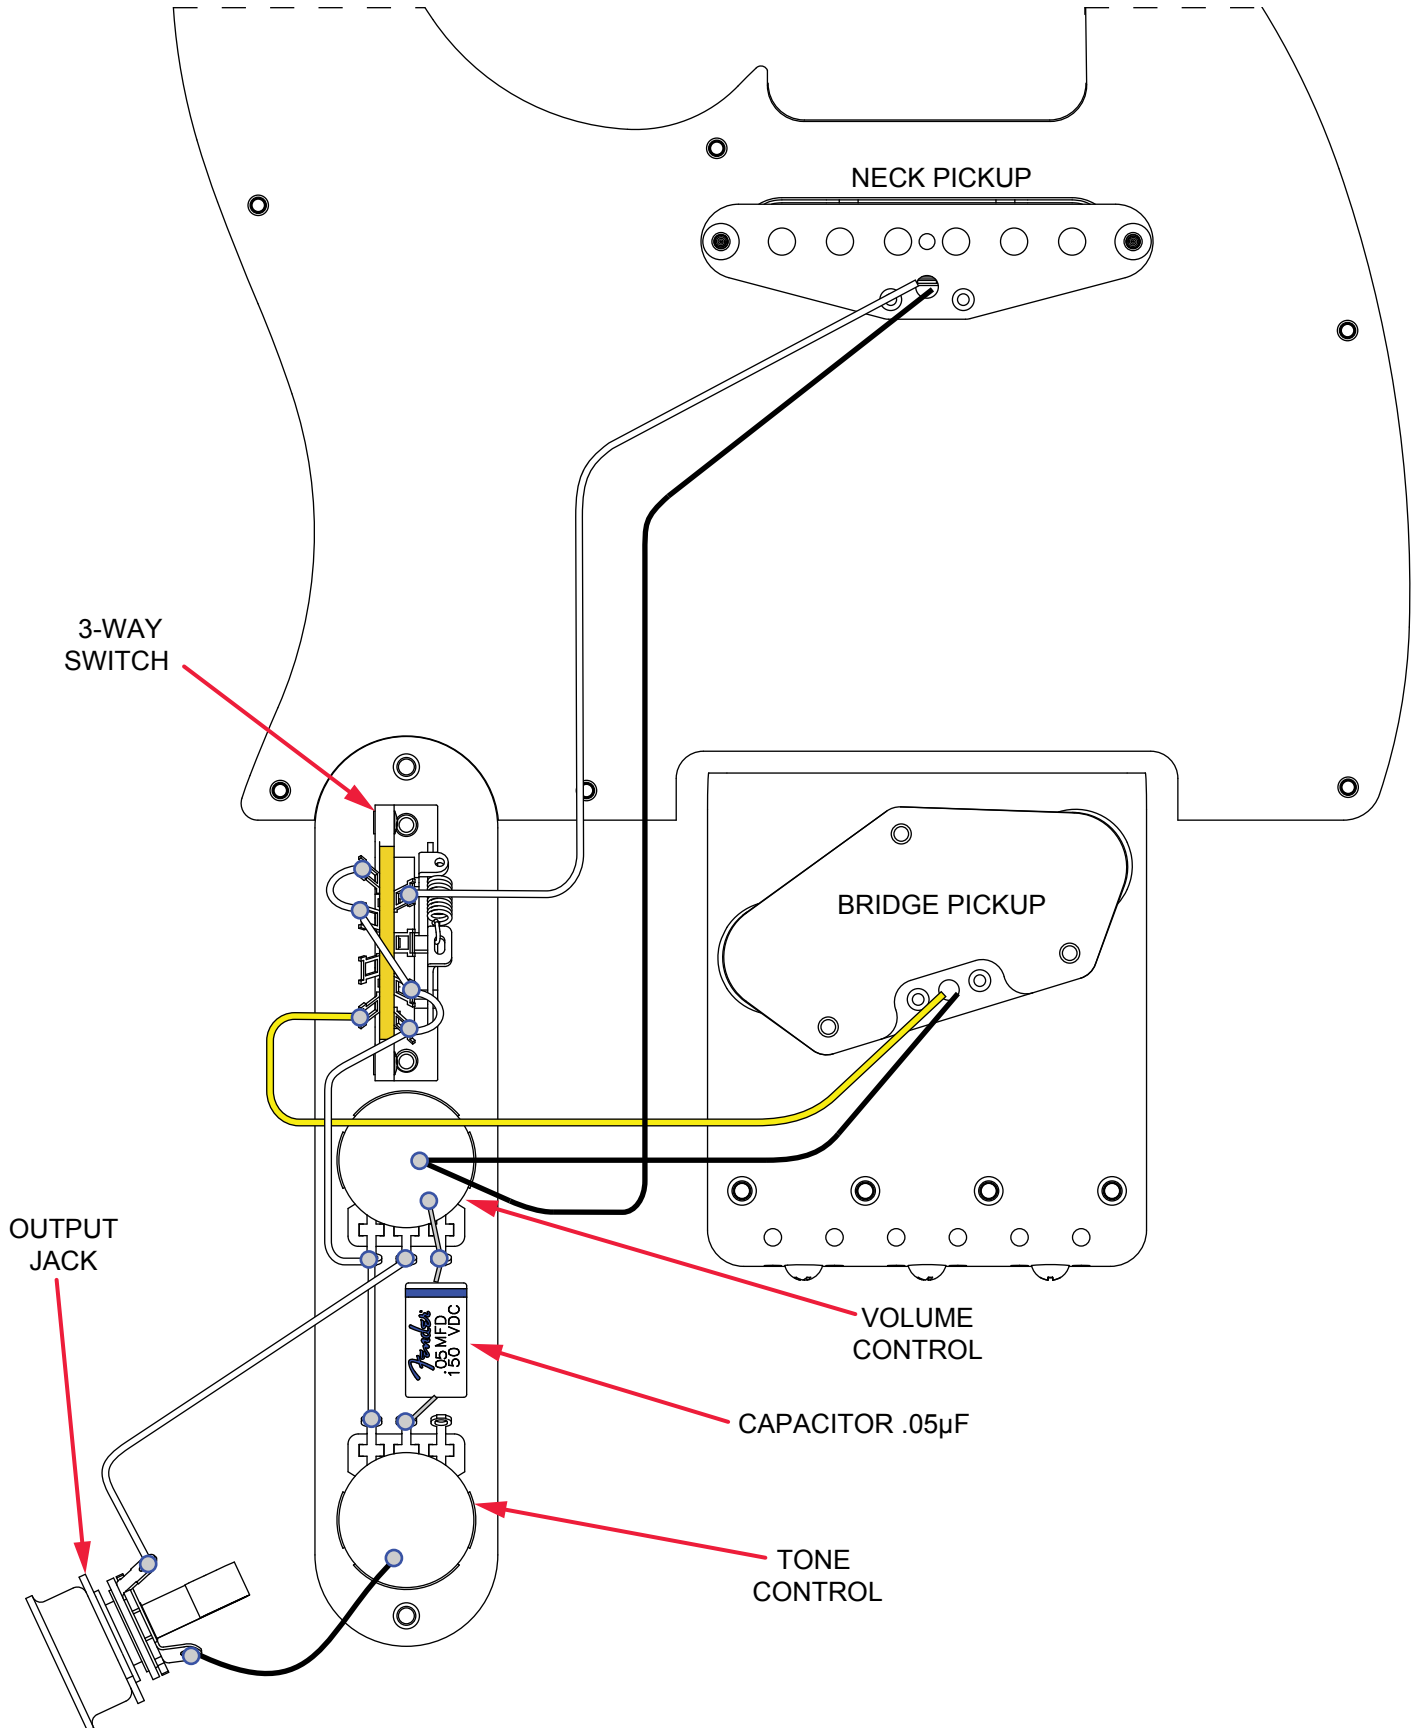

*= NOT PICTURED IN DIAGRAM

JIMMY PAGE MIRROR TELECASTER® (0119210801)

WIRING ASSEMBLY

JIMMY PAGE MIRROR TELECASTER® (0119210801)

SWITCH AND CONTROL FUNCTION

3 WAY SWITCH POSITION			
			← 3 WAY SWITCH POSITION
			← NECK PICKUP
			← BRIDGE PICKUP
	PICKUP IS ON		INDICATES POSITION OF 3 WAY SWITCH
	PICKUP IS OFF		

TUNING MACHINE THRU HOLE
INNER DIAMETER .261"

SLOTTED SET SCREW

SADDLE HEIGHT SET SCREWS SLOTTED

TALL: P/N 0016105049

SHORT: P/N 0094038000

TRUSS ROD NUT P/N 0058171000

LOGO: VINTAGE TELECASTER
APPLIED OVER FINISH