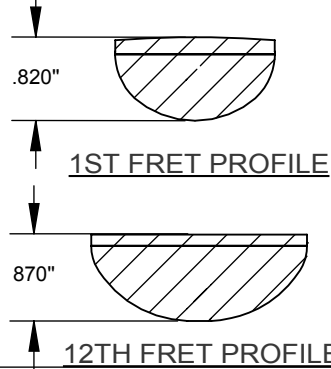

## SWITCH AND CONTROL FUNCTION

KNOB PUSH POSITION			SWITCH POSITION
3	2	1	
			← NECK PICKUP
			← BRIDGE PICKUP

	PICKUP IS ON
	PICKUP IS OFF

KNOB PULL POSITION			SWITCH POSITION
3	2	1	
			← NECK PICKUP
			← BRIDGE PICKUP

SWITCH PUSH - PUSH	
NECK PU VOLUME →	BRIDGE PU VOLUME
BRIDGE PU VOLUME →	NECK PU VOLUME

## ADDITIONAL SPECIFICATION DETAIL

**FRET SIZE:**  
(FRET DIMENSIONS ARE BEFORE INSTALLATION)

PLEASE NOTE: AS EACH NECK IS SANDED & FINISHED BY HAND, THICKNESS DIMENSIONS MAY VARY SLIGHTLY FROM THOSE SHOWN.

**NECK PROFILE: MODERN "C"**

**KEY GTR 2 PIN MNT**  
**PING P/N 0037429049**

**BUSHING KEY PING**  
**PN 0053107000**

**TUNING MACHINE THRU-HOLE**  
**INNER DIAMETER .397"**

**TUNE-O-MATIC BRIDGE:**

**TRUSS ROD NUT P/N 0038454000**