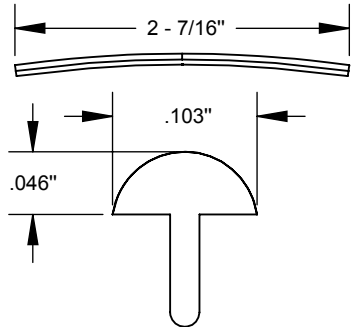

METEORA HH PF ® (014-3823-XXX)

ADDITIONAL SPECIFICATION DETAIL

FRET SIZE:
(FRET DIMENSIONS ARE BEFORE INSTALLATION)