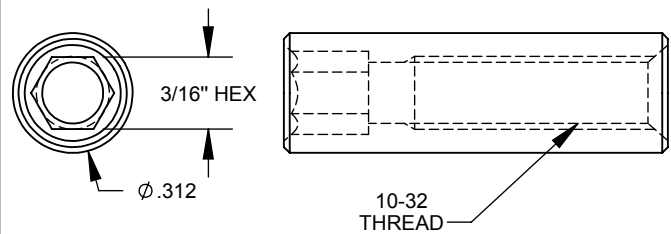

**NECK PROFILE: MODERN "C"**

**KEY GTR 2 PIN MNT**  
**PING P/N 0037429049**

**BUSHING KEY PING**  
**PN 0053107000**

**TUNING MACHINE THRU-HOLE**  
**INNER DIAMETER .397"**

**TUNE-O-MATIC BRIDGE:**

**TRUSS ROD NUT P/N 0038454000**