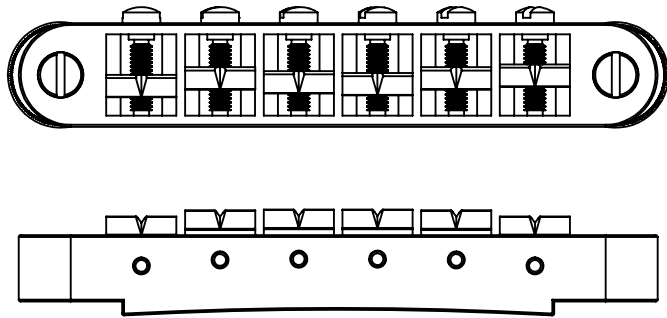

## ADDITIONAL SPECIFICATION DETAIL

**FRET SIZE:**  
(FRET DIMENSIONS ARE BEFORE INSTALLATION)

PLEASE NOTE: AS EACH NECK IS SANDED & FINISHED BY HAND, THICKNESS DIMENSIONS MAY VARY SLIGHTLY FROM THOSE SHOWN.

**NECK PROFILE: MODERN "C"**

**KEY GTR 2 PIN MNT**  
**PING P/N 0037429049**

**BUSHING KEY PING**  
**PN 0053107000**

**TUNING MACHINE THRU-HOLE**  
**INNER DIAMETER .397"**

**TUNE-O-MATIC BRIDGE:**

**TRUSS ROD NUT P/N 0038454000**