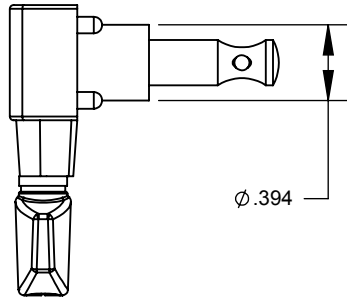

## ADDITIONAL SPECIFICATION DETAIL

**FRET SIZE:**  
(FRET DIMENSIONS ARE BEFORE INSTALLATION)

PLEASE NOTE: AS EACH NECK IS SANDED & FINISHED BY HAND, THICKNESS DIMENSIONS MAY VARY SLIGHTLY FROM THOSE SHOWN.

**NECK PROFILE: MODERN "C"**

**KEY GTR 2 PIN MNT**  
**PING P/N 0037429049**

**BUSHING KEY PING**  
**PN 0053107000**

**TUNING MACHINE THRU-HOLE**  
**INNER DIAMETER .397"**

**TUNE-O-MATIC BRIDGE:**

**TRUSS ROD NUT P/N 0038454000**

**LOGO: DECAL METEORA**  
**APPLIED UNDER THE FINSH**

**PICKUP SPECIFICATIONS**

POSITION	MAGNETS	DC RESISTANCE	POLARITY
NECK	BAR ALNICO 2	7.6 KΩ	NORTH SOUTH
BRIDGE	BAR ALNICO 2	8.0 KΩ	NORTH SOUTH