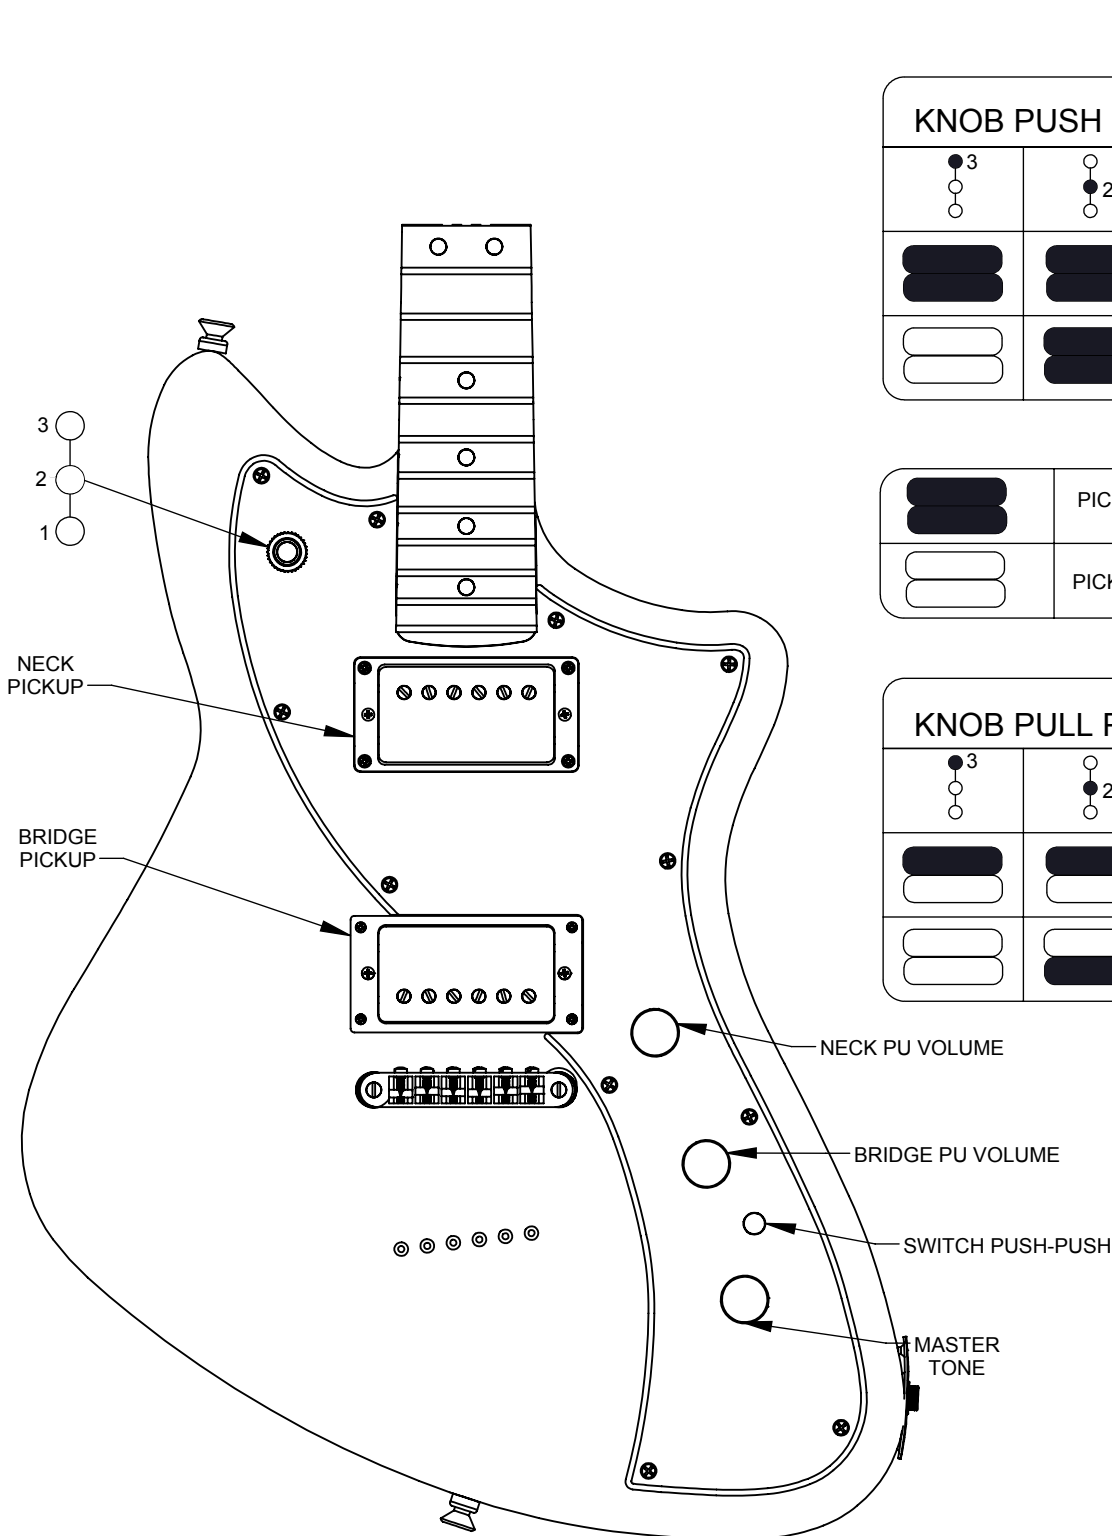

METEORA HH PF ® (014-3823-XXX)

SWITCH AND CONTROL FUNCTION

KNOB PUSH POSITION			SWITCH POSITION
3	2	1	
			← NECK PICKUP
			← BRIDGE PICKUP

	PICKUP IS ON
	PICKUP IS OFF

KNOB PULL POSITION			SWITCH POSITION
3	2	1	
			← NECK PICKUP
			← BRIDGE PICKUP

SWITCH PUSH - PUSH	
NECK PU VOLUME →	BRIDGE PU VOLUME
BRIDGE PU VOLUME →	NECK PU VOLUME