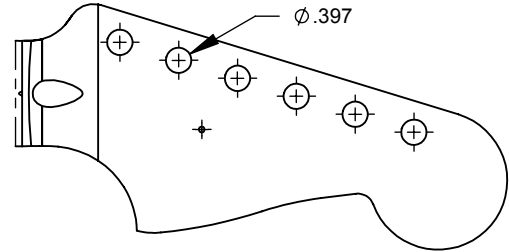

**NECK PROFILE: MODERN "C"**

**KEY GTR 2 PIN MNT**  
**PING P/N 0037429049**

**BUSHING KEY PING**  
**PN 0053107000**

**TUNING MACHINE THRU-HOLE**  
**INNER DIAMETER .397"**

**TUNE-O-MATIC BRIDGE:**

**TRUSS ROD NUT P/N 0038454000**

**LOGO: DECAL METEORA**  
**APPLIED UNDER THE FINSH**

**PICKUP SPECIFICATIONS**

POSITION	MAGNETS	DC RESISTANCE	POLARITY
NECK	BAR ALNICO 2	7.6 KΩ	NORTH SOUTH
BRIDGE	BAR ALNICO 2	8.0 KΩ	NORTH SOUTH