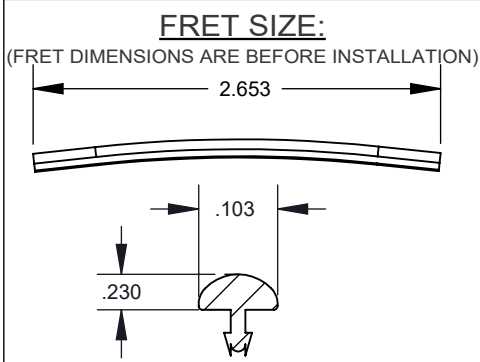

VOLUME 1

VOLUME 2

TONE 1

TONE 2

70'S TELE DELUXE ® (014-9812-XXX)

ADDITIONAL SPECIFICATION DETAIL

PLEASE NOTE: AS EACH NECK IS SANDED & FINISHED BY HAND, THICKNESS DIMENSIONS MAY VARY SLIGHTLY FROM THOSE SHOWN.

NECK PROFILE: "C"

KEY KEY GTR 70'S F SHORT CHR KR
P/N 0076186000

TUNING MACHINE THRU-HOLE
INNER DIAMETER .397"

BUSHING KEYS 70'S
PN 0076555000

SADDLE HEIGHT ADJUSTMENT WRENCH:
HEX KEY P/N: 0018531049

TRUSS ROD NUT P/N 0010286000

SADDLE HEIGHT ADJUSTMENT SCREW
P/N 0040800000

LOGO: DECAL 70'S TELE DELUXE
APPLIED UNDER THE FINISH

PICKUP SPECIFICATIONS

POSITION	MAGNETS	DC RESISTANCE	POLARITY
NECK	ALNICO 5 UNBEV	7.5K Ω	NORTH
BRIDGE	ALNICO 5 UNBEV	9.0 K Ω -9.4 K Ω	SOUTH