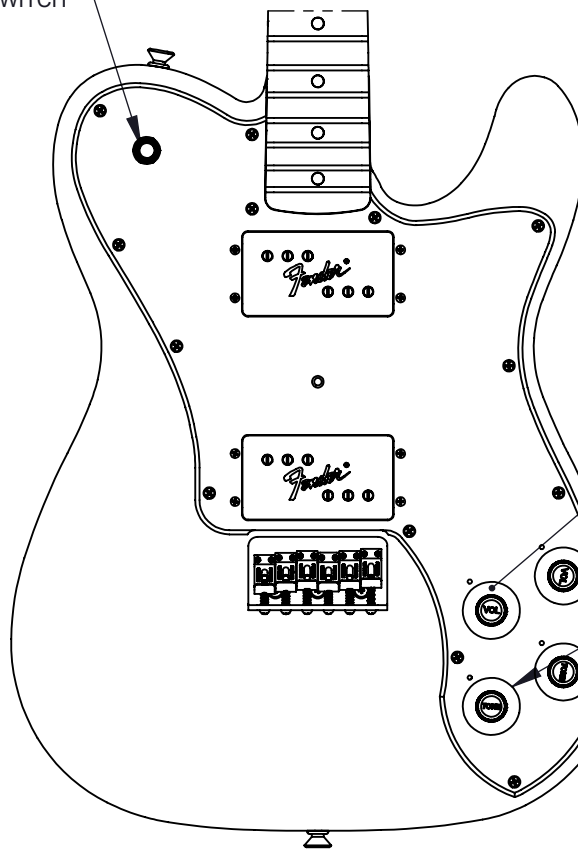

70'S TELE DELUXE ® (014-9812-XXX)

WIRE ASSEMBLY

70'S TELE DELUXE ® (014-9812-XXX)

WIRING DIAGRAM

3-WAY SWITCH FUNCTION			SWITCH POSITION
3	2	1	
			← NECK PICKUP
			← BRIDGE PICKUP

TOGGLE SWITCH

	PICKUP IS ON	INDICATES POSITION OF 3 WAY SWITCH
	PICKUP IS OFF	

NECK PROFILE: "C"

KEY KEY GTR 70'S F SHORT CHR KR
P/N 0076186000

TUNING MACHINE THRU-HOLE
INNER DIAMETER .397"

BUSHING KEYS 70'S
PN 0076555000

SADDLE HEIGHT ADJUSTMENT WRENCH:
HEX KEY P/N: 0018531049

TRUSS ROD NUT P/N 0010286000

SADDLE HEIGHT ADJUSTMENT SCREW
P/N 0040800000

LOGO: DECAL 70'S TELE DELUXE
APPLIED UNDER THE FINISH

PICKUP SPECIFICATIONS

POSITION	MAGNETS	DC RESISTANCE	POLARITY
NECK	ALNICO 5 UNBEV	7.5K Ω	NORTH
BRIDGE	ALNICO 5 UNBEV	9.0 K Ω -9.4 K Ω	SOUTH