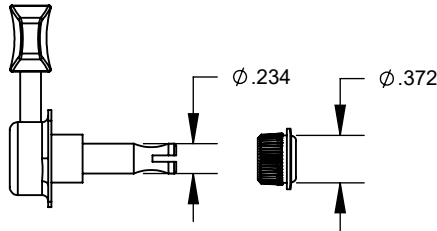

70'S TELE DELUXE ® (014-9812-XXX)

WIRE ASSEMBLY

70'S TELE DELUXE ® (014-9812-XXX)

WIRING DIAGRAM

3-WAY SWITCH FUNCTION			SWITCH POSITION
3	2	1	
			← NECK PICKUP
			← BRIDGE PICKUP

TOGGLE SWITCH

	PICKUP IS ON	INDICATES POSITION OF 3 WAY SWITCH
	PICKUP IS OFF	

VOLUME 1

VOLUME 2

TONE 1

TONE 2

70'S TELE DELUXE ® (014-9812-XXX)

ADDITIONAL SPECIFICATION DETAIL

PLEASE NOTE: AS EACH NECK IS SANDED & FINISHED BY HAND, THICKNESS DIMENSIONS MAY VARY SLIGHTLY FROM THOSE SHOWN.

NECK PROFILE: "C"

KEY KEY GTR 70'S F SHORT CHR KR
P/N 0076186000

TUNING MACHINE THRU-HOLE
INNER DIAMETER .397"

BUSHING KEYS 70'S
PN 0076555000

SADDLE HEIGHT ADJUSTMENT WRENCH:
HEX KEY P/N: 0018531049

TRUSS ROD NUT P/N 0010286000

SADDLE HEIGHT ADJUSTMENT SCREW
P/N 0040800000

LOGO: DECAL 70'S TELE DELUXE
APPLIED UNDER THE FINISH

PICKUP SPECIFICATIONS

POSITION	MAGNETS	DC RESISTANCE	POLARITY
NECK	ALNICO 5 UNBEV	7.5K Ω	NORTH
BRIDGE	ALNICO 5 UNBEV	9.0 K Ω -9.4 K Ω	SOUTH