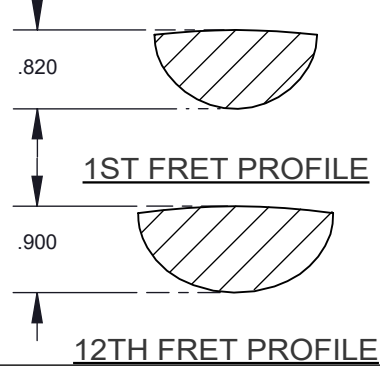

70'S TELE DELUXE ® (014-9812-XXX)

WIRE ASSEMBLY

70'S TELE DELUXE ® (014-9812-XXX)

WIRING DIAGRAM

3-WAY SWITCH FUNCTION			SWITCH POSITION
3	2	1	
			← NECK PICKUP
			← BRIDGE PICKUP

TOGGLE SWITCH

	PICKUP IS ON	INDICATES POSITION OF 3 WAY SWITCH
	PICKUP IS OFF	

VOLUME 1

VOLUME 2

TONE 1

TONE 2

70'S TELE DELUXE ® (014-9812-XXX)

ADDITIONAL SPECIFICATION DETAIL

PLEASE NOTE: AS EACH NECK IS SANDED & FINISHED BY HAND, THICKNESS DIMENSIONS MAY VARY SLIGHTLY FROM THOSE SHOWN.

NECK PROFILE: "C"

KEY KEY GTR 70'S F SHORT CHR KR
P/N 0076186000

TUNING MACHINE THRU-HOLE
INNER DIAMETER .397"

BUSHING KEYS 70'S
PN 0076555000

SADDLE HEIGHT ADJUSTMENT WRENCH:
HEX KEY P/N: 0018531049

TRUSS ROD NUT P/N 0010286000

SADDLE HEIGHT ADJUSTMENT SCREW
P/N 0040800000

LOGO: DECAL 70'S TELE DELUXE
APPLIED UNDER THE FINISH

PICKUP SPECIFICATIONS

POSITION	MAGNETS	DC RESISTANCE	POLARITY
NECK	ALNICO 5 UNBEV	7.5K Ω	NORTH
BRIDGE	ALNICO 5 UNBEV	9.0 K Ω -9.4 K Ω	SOUTH