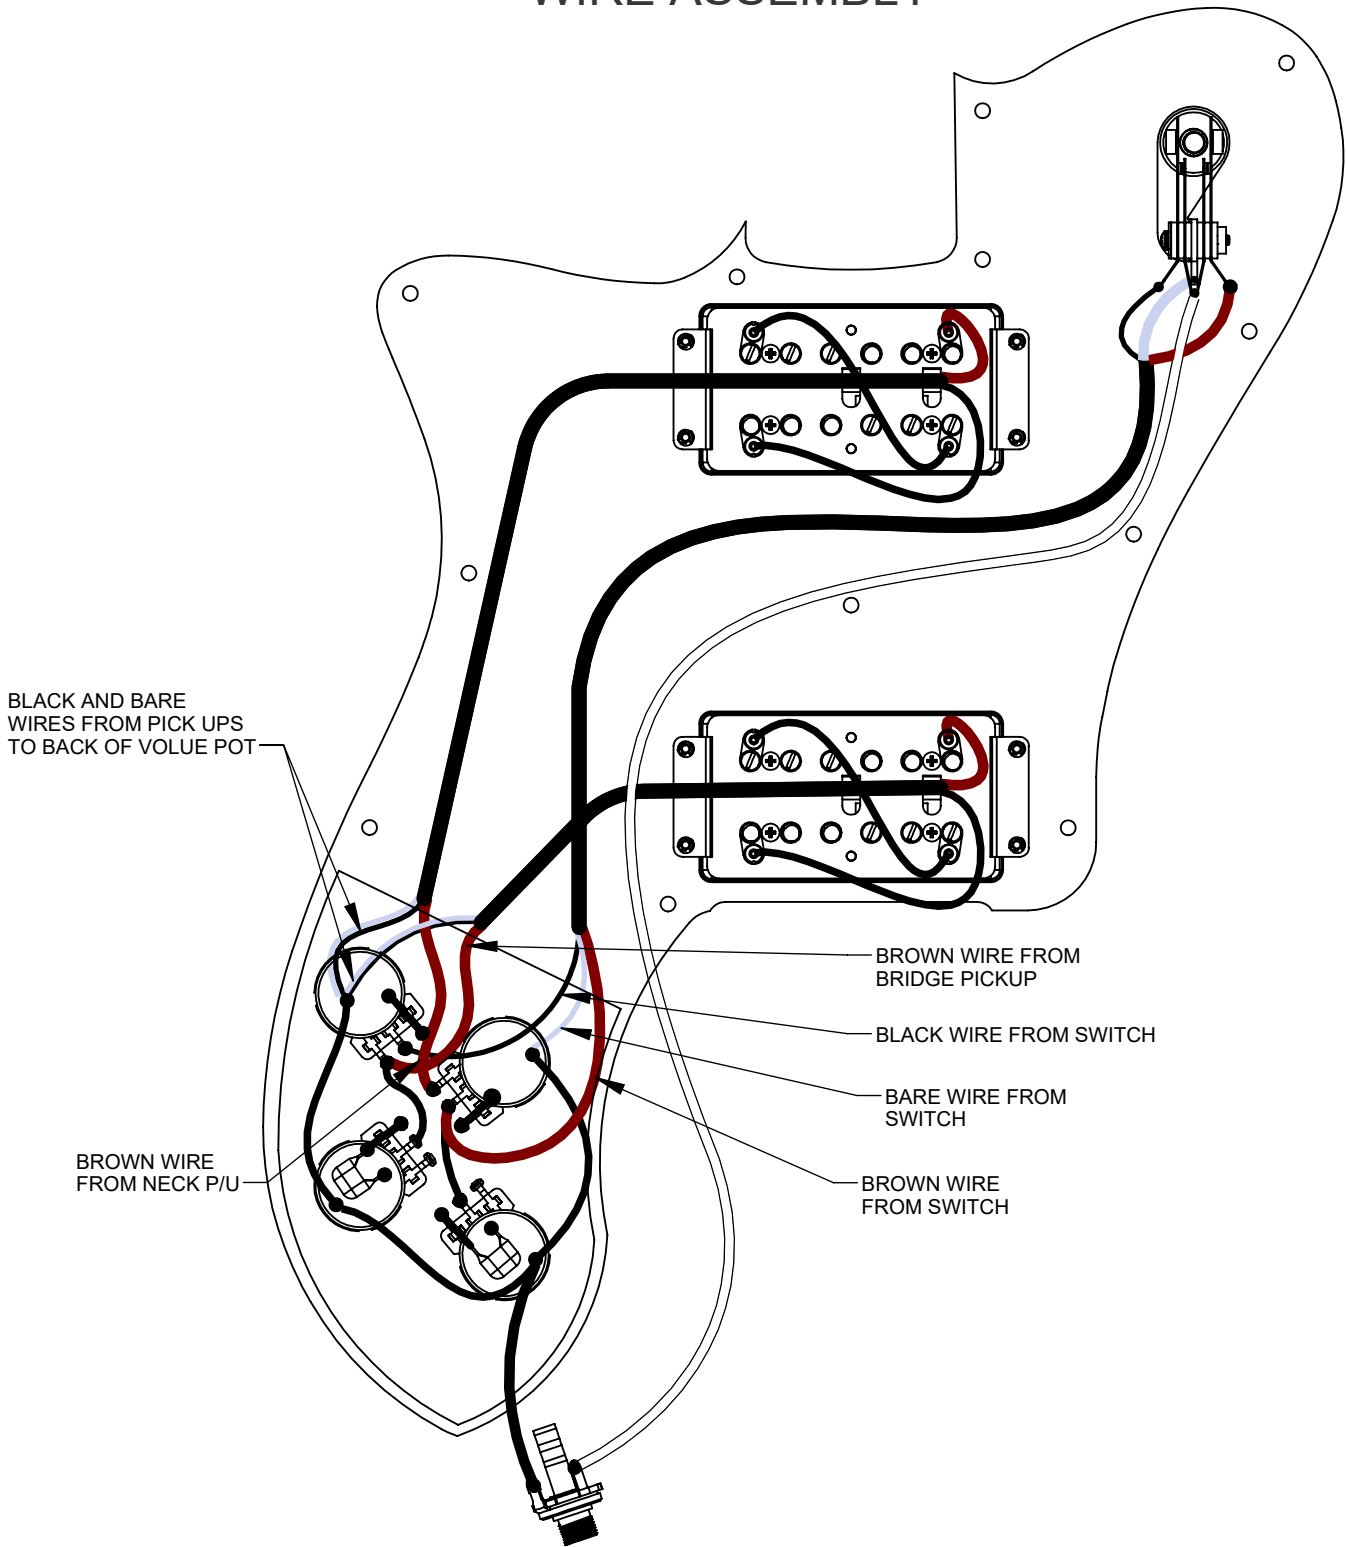

70'S TELE DELUXE ® (014-9812-XXX)

WIRE ASSEMBLY

70'S TELE DELUXE ® (014-9812-XXX)

WIRING DIAGRAM

3-WAY SWITCH FUNCTION			SWITCH POSITION
3	2	1	
			← NECK PICKUP
			← BRIDGE PICKUP

TOGGLE SWITCH

	PICKUP IS ON	INDICATES POSITION OF 3 WAY SWITCH
	PICKUP IS OFF	

NECK PROFILE: "C"

KEY KEY GTR 70'S F SHORT CHR KR
P/N 0076186000

TUNING MACHINE THRU-HOLE
INNER DIAMETER .397"

BUSHING KEYS 70'S
PN 0076555000

SADDLE HEIGHT ADJUSTMENT WRENCH:
HEX KEY P/N: 0018531049

TRUSS ROD NUT P/N 0010286000