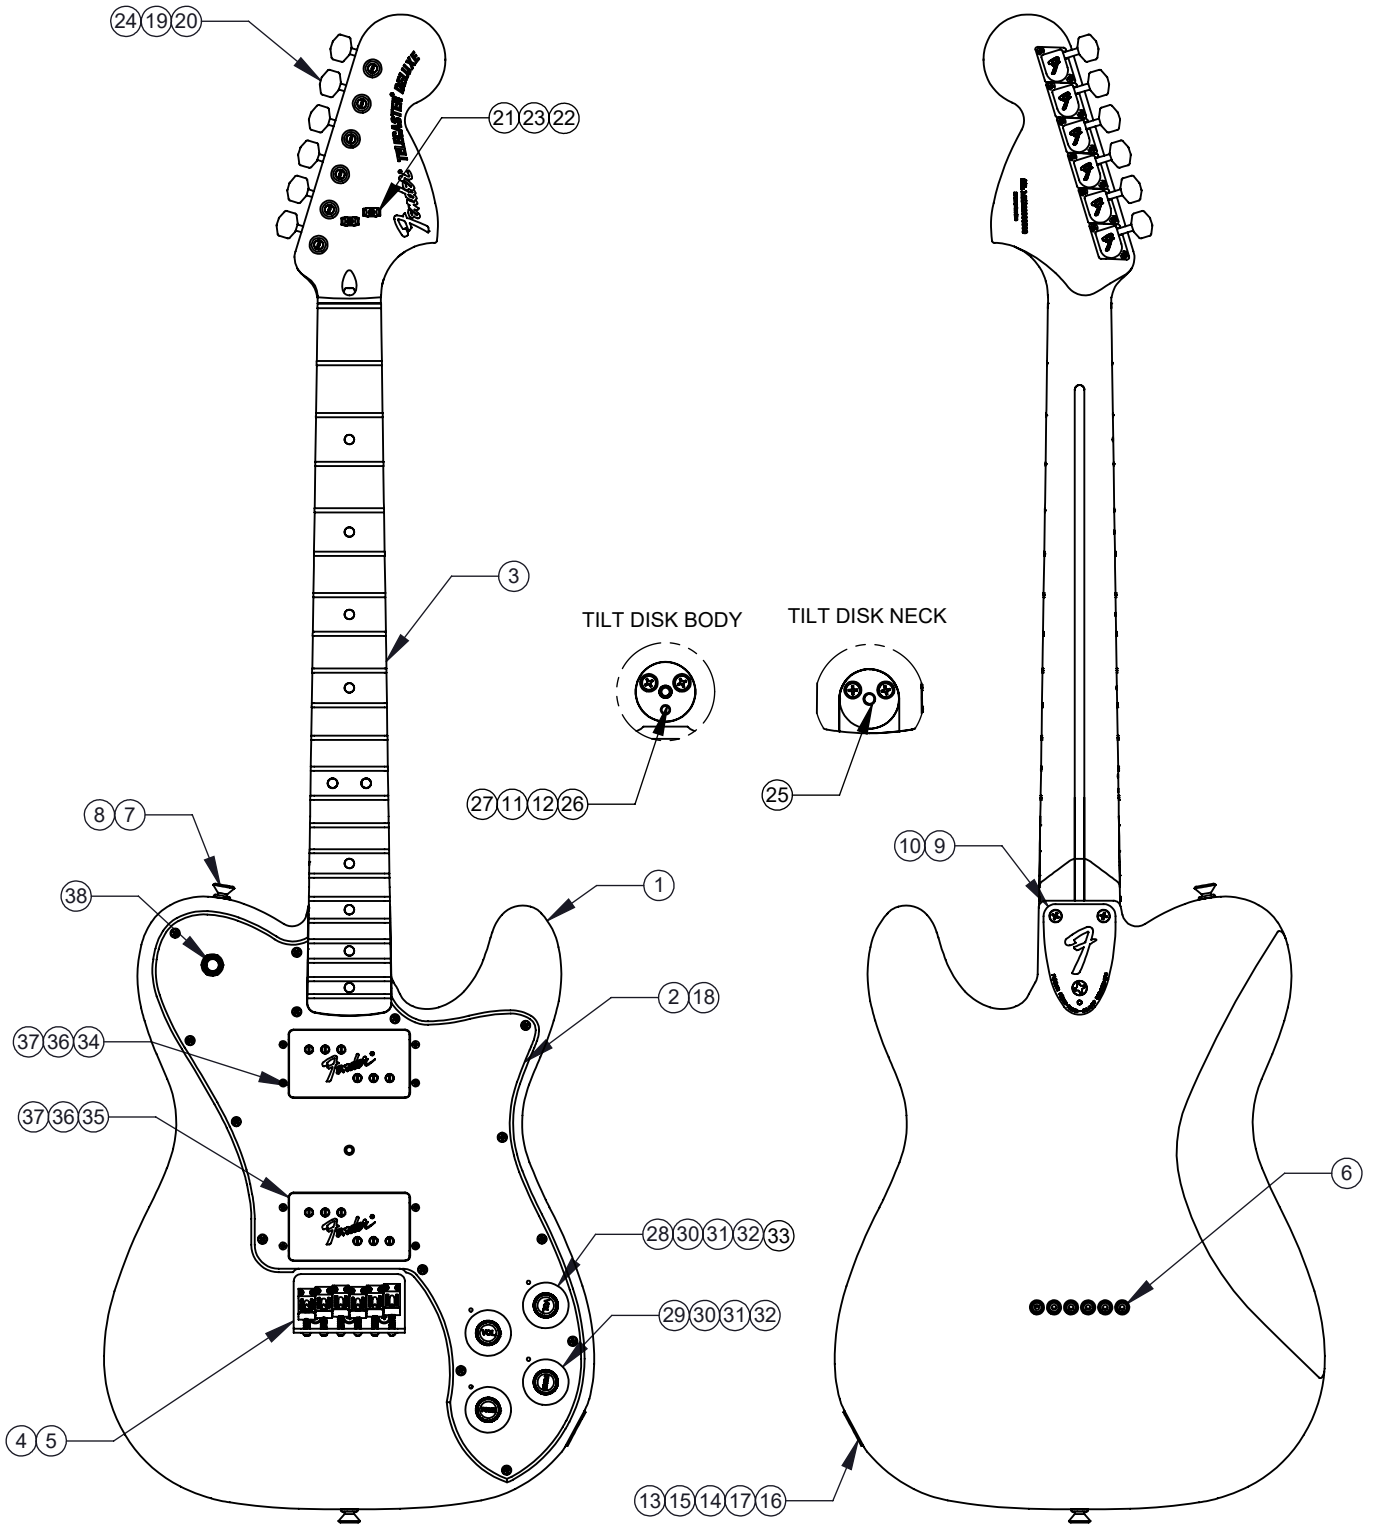

70'S TELE DELUXE® (014-9812-XXX)

PARTS LAYOUT

70'S TELE DELUXE ® (014-9812-XXX)

PARTS LAYOUT

38	0053694000	3 POSITION RIGHT ANGLE TOGGLE SWITCH AGED WHITE
37	0050166000	SCREW M#3-48x13/16 RHP#4 HD NI
36	0050167000	SPRING HB MTG 3/4"
35	7716627000	PICKUP ASSY BRIDGE VINT HUMBUCKER
34	7716626000	PICKUP ASSY NECK VINT HUMBUCKER
33	0016436000	WSHR LCK INTL 3/8x.687x.035 NI
32	0016352000	NUT HEX 3/8-32x3/32 TK NI
31	0024832000	CAP MPF RDL .022uf 250v 10%
30	0019064000	CONTROL 250K 10% AUDIO METAL
29	0054522000	KNOB TONE 72 TELE CUST
28	0054521000	KNOB VOLUME 72 TELE CUSTOM
27	0084699000	SCRW SMA 8x3/4 FHP NI
26	0020212000	TILT DISK BODY
25	0020220000	TILT DISK NECK
24	0011357000	SCRW SMAB 3X3/8 RHP NI
23	0011358000	SCREW SMA #3 X 5/8 RHP STL NI
22	0020423000	SPACER STRING TREE 62 STRAT
21	0010389000	STRING GUIDE NCKL
20	0076186000	KEY GTR 70'S F SHORT RH CHROME
19	0076555000	BUSHING GUITAR KEY 70'S
18	0015578000	SCRW SMAB 4x1/2 OHP NI
17	0016352000	NUT HEX 3/8-32x3/32 TK NI
16	0021452000	FERRULE JACK STD TELE CHROME KAN
15	0016436000	WSHR LCK INTL 3/8x.687x.035 NI
14	0010355060	RETAINER JACK NI PLT (TELE)
13	0037428000	JACK OUTPUT ASSY MEX TELE
12	0020972000	SCRW ST HEX OV PT 10-32X1/2
11	0012156000	BOLT ADJ 1/4-28 X 1-9/16 NP
10	0015636800	SCREW SMA 8X 1-3/4 OHP NKL
9	0054525000	NECK PLATE 3-BOLT TILT ADJUST
8	0015610000	SCREW SMAB 5X1 OHP NI
7	0012344000	BUTTON STRAP
6	0012112000	FERRULE STRING RTNR TELE
5	0037592000	BRIDGE ASSY NON TREM VINTAGE STRAT
4	0016188000	SCREW WOOD 6X1 OHP NCKL
3	7716058000	NECK ASSY VINTERA 70'S TELE DLX
2	7716421000	PG ASSY 70'S TELE DELUXE
1	0064308000	BODY 72 TELECASTER DELUXE ALDER
ITEM NO.	PART NUMBER	DESCRIPTION