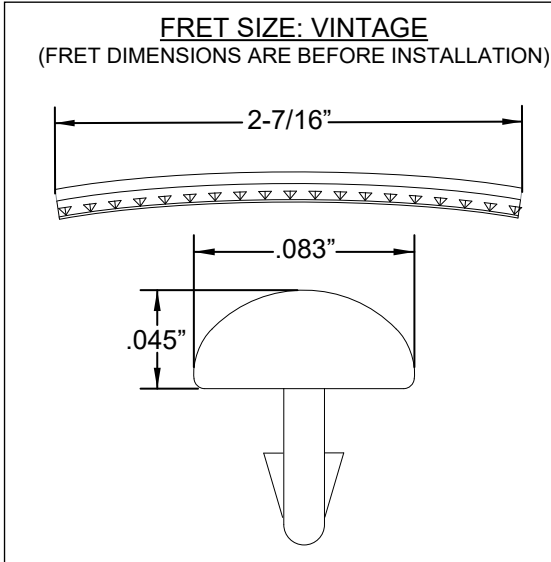

*= NOT PICTURED IN DIAGRAM

70TH ANNIVERSARY ESQUIRE (0170532XXX)

WIRING ASSEMBLY

70TH ANNIVERSARY ESQUIRE (0170532XXX)

SWITCH AND CONTROL FUNCTION

3-WAY SWITCH		
		
POS 1	POS 2	POS 3
PICKUP TO VOLUME	PICKUP TO VOL/TONE	PICKUP TO VOL WITH PRESET TONE NO TONE CONTROL

70TH ANNIVERSARY ESQUIRE (0170532XXX)

ADDITIONAL SPECIFICATION DETAIL

PLEASE NOTE: AS EACH NECK IS SANDED & FINISHED BY HAND, THICKNESS DIMENSIONS MAY VARY SLIGHTLY FROM THOSE SHOWN.

TUNING MACHINE SET W/HDWR P/N 0992074000
OUTER SHAFT DIAMETER .250"

TUNING MACHINE THRU-HOLE
INNER DIAMETER .261"

WRENCH 1/16 HEX KEY P/N 0021109049

SADDLE HEIGHT SET SCREWS HEX
TALL: P/N 7717459000 SHORT: P/N 7710028000

TRUSS ROD NUT P/N 0994944000

LOGO: ESQUIRE
APPLIED OVER FINISH