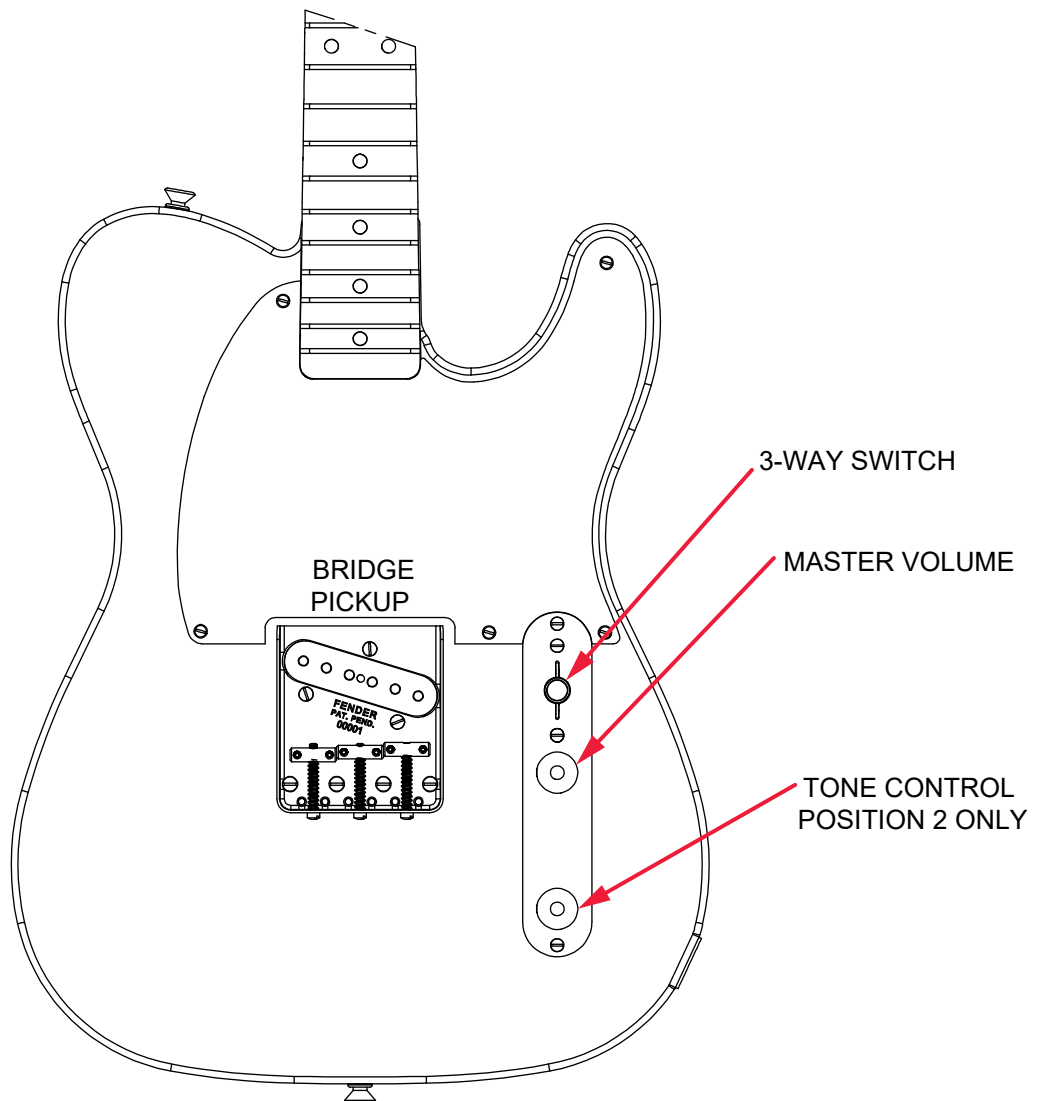

*= NOT PICTURED IN DIAGRAM

70TH ANNIVERSARY ESQUIRE (0170532XXX)

WIRING ASSEMBLY

70TH ANNIVERSARY ESQUIRE (0170532XXX)

SWITCH AND CONTROL FUNCTION

3-WAY SWITCH		
		
POS 1	POS 2	POS 3
PICKUP TO VOLUME	PICKUP TO VOL/TONE	PICKUP TO VOL WITH PRESET TONE NO TONE CONTROL

TUNING MACHINE THRU-HOLE
INNER DIAMETER .261"

WRENCH 1/16 HEX KEY P/N 0021109049

SADDLE HEIGHT SET SCREWS HEX
TALL: P/N 7717459000 SHORT: P/N 7710028000

TRUSS ROD NUT P/N 0994944000

LOGO: ESQUIRE
APPLIED OVER FINISH