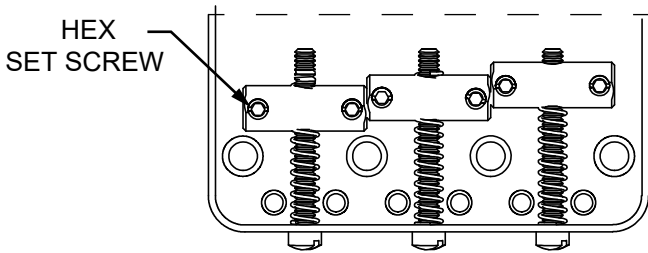

*= NOT PICTURED IN DIAGRAM

70TH ANNIVERSARY ESQUIRE (0170532XXX)

WIRING ASSEMBLY

70TH ANNIVERSARY ESQUIRE (0170532XXX)

SWITCH AND CONTROL FUNCTION

3-WAY SWITCH		
		
POS 1	POS 2	POS 3
PICKUP TO VOLUME	PICKUP TO VOL/TONE	PICKUP TO VOL WITH PRESET TONE NO TONE CONTROL

70TH ANNIVERSARY ESQUIRE (0170532XXX)

ADDITIONAL SPECIFICATION DETAIL

PLEASE NOTE: AS EACH NECK IS SANDED & FINISHED BY HAND, THICKNESS DIMENSIONS MAY VARY SLIGHTLY FROM THOSE SHOWN.

TUNING MACHINE SET W/HDWR P/N 0992074000
OUTER SHAFT DIAMETER .250"

TUNING MACHINE THRU-HOLE
INNER DIAMETER .261"

WRENCH 1/16 HEX KEY P/N 0021109049

SADDLE HEIGHT SET SCREWS HEX
TALL: P/N 7717459000 SHORT: P/N 7710028000

TRUSS ROD NUT P/N 0994944000

LOGO: ESQUIRE
APPLIED OVER FINISH

PICKUP SPECIFICATIONS

POSITION	MAGNETS	DC RESISTANCE	POLARITY
BRIDGE	ALNICO 3 UNBEVELED	7.6 - 8.2KΩ	NORTH