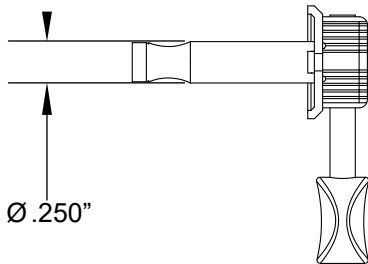

*= NOT PICTURED IN DIAGRAM

70TH ANNIVERSARY ESQUIRE (0170532XXX)

WIRING ASSEMBLY

70TH ANNIVERSARY ESQUIRE (0170532XXX)

SWITCH AND CONTROL FUNCTION

3-WAY SWITCH		
		
POS 1	POS 2	POS 3
PICKUP TO VOLUME	PICKUP TO VOL/TONE	PICKUP TO VOL WITH PRESET TONE NO TONE CONTROL

70TH ANNIVERSARY ESQUIRE (0170532XXX)

ADDITIONAL SPECIFICATION DETAIL

PLEASE NOTE: AS EACH NECK IS SANDED & FINISHED BY HAND, THICKNESS DIMENSIONS MAY VARY SLIGHTLY FROM THOSE SHOWN.

TUNING MACHINE SET W/HDWR P/N 0992074000
OUTER SHAFT DIAMETER .250"

TUNING MACHINE THRU-HOLE
INNER DIAMETER .261"

WRENCH 1/16 HEX KEY P/N 0021109049

SADDLE HEIGHT SET SCREWS HEX
TALL: P/N 7717459000 SHORT: P/N 7710028000

TRUSS ROD NUT P/N 0994944000

LOGO: ESQUIRE
APPLIED OVER FINISH

PICKUP SPECIFICATIONS

POSITION	MAGNETS	DC RESISTANCE	POLARITY
BRIDGE	ALNICO 3 UNBEVELED	7.6 - 8.2KΩ	NORTH