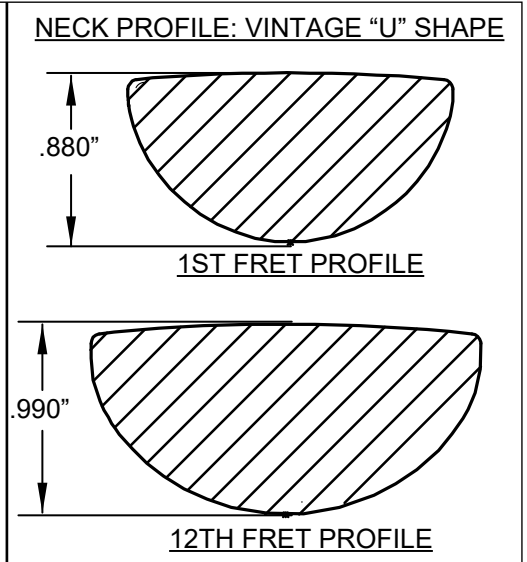

*= NOT PICTURED IN DIAGRAM

70TH ANNIVERSARY ESQUIRE (0170532XXX)

WIRING ASSEMBLY

70TH ANNIVERSARY ESQUIRE (0170532XXX)

SWITCH AND CONTROL FUNCTION

3-WAY SWITCH		
		
POS 1	POS 2	POS 3
PICKUP TO VOLUME	PICKUP TO VOL/TONE	PICKUP TO VOL WITH PRESET TONE NO TONE CONTROL

70TH ANNIVERSARY ESQUIRE (0170532XXX)

ADDITIONAL SPECIFICATION DETAIL

PLEASE NOTE: AS EACH NECK IS SANDED & FINISHED BY HAND, THICKNESS DIMENSIONS MAY VARY SLIGHTLY FROM THOSE SHOWN.

TUNING MACHINE SET W/HDWR P/N 0992074000
OUTER SHAFT DIAMETER .250"

TUNING MACHINE THRU-HOLE
INNER DIAMETER .261"

WRENCH 1/16 HEX KEY P/N 0021109049

SADDLE HEIGHT SET SCREWS HEX
TALL: P/N 7717459000 SHORT: P/N 7710028000

TRUSS ROD NUT P/N 0994944000

LOGO: ESQUIRE
APPLIED OVER FINISH