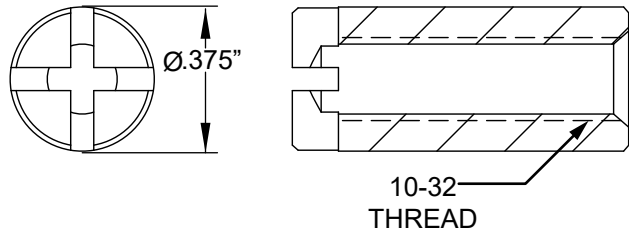

70TH ANNIVERSARY ESQUIRE (0170532XXX)

ADDITIONAL SPECIFICATION DETAIL

PLEASE NOTE: AS EACH NECK IS SANDED & FINISHED BY HAND, THICKNESS DIMENSIONS MAY VARY SLIGHTLY FROM THOSE SHOWN.

TUNING MACHINE SET W/HDWR P/N 0992074000
OUTER SHAFT DIAMETER .250"

TUNING MACHINE THRU-HOLE
INNER DIAMETER .261"

WRENCH 1/16 HEX KEY P/N 0021109049

SADDLE HEIGHT SET SCREWS HEX
TALL: P/N 7717459000 SHORT: P/N 7710028000

TRUSS ROD NUT P/N 0994944000

LOGO: ESQUIRE
APPLIED OVER FINISH

PICKUP SPECIFICATIONS

POSITION	MAGNETS	DC RESISTANCE	POLARITY
BRIDGE	ALNICO 3 UNBEVELED	7.6 - 8.2KΩ	NORTH