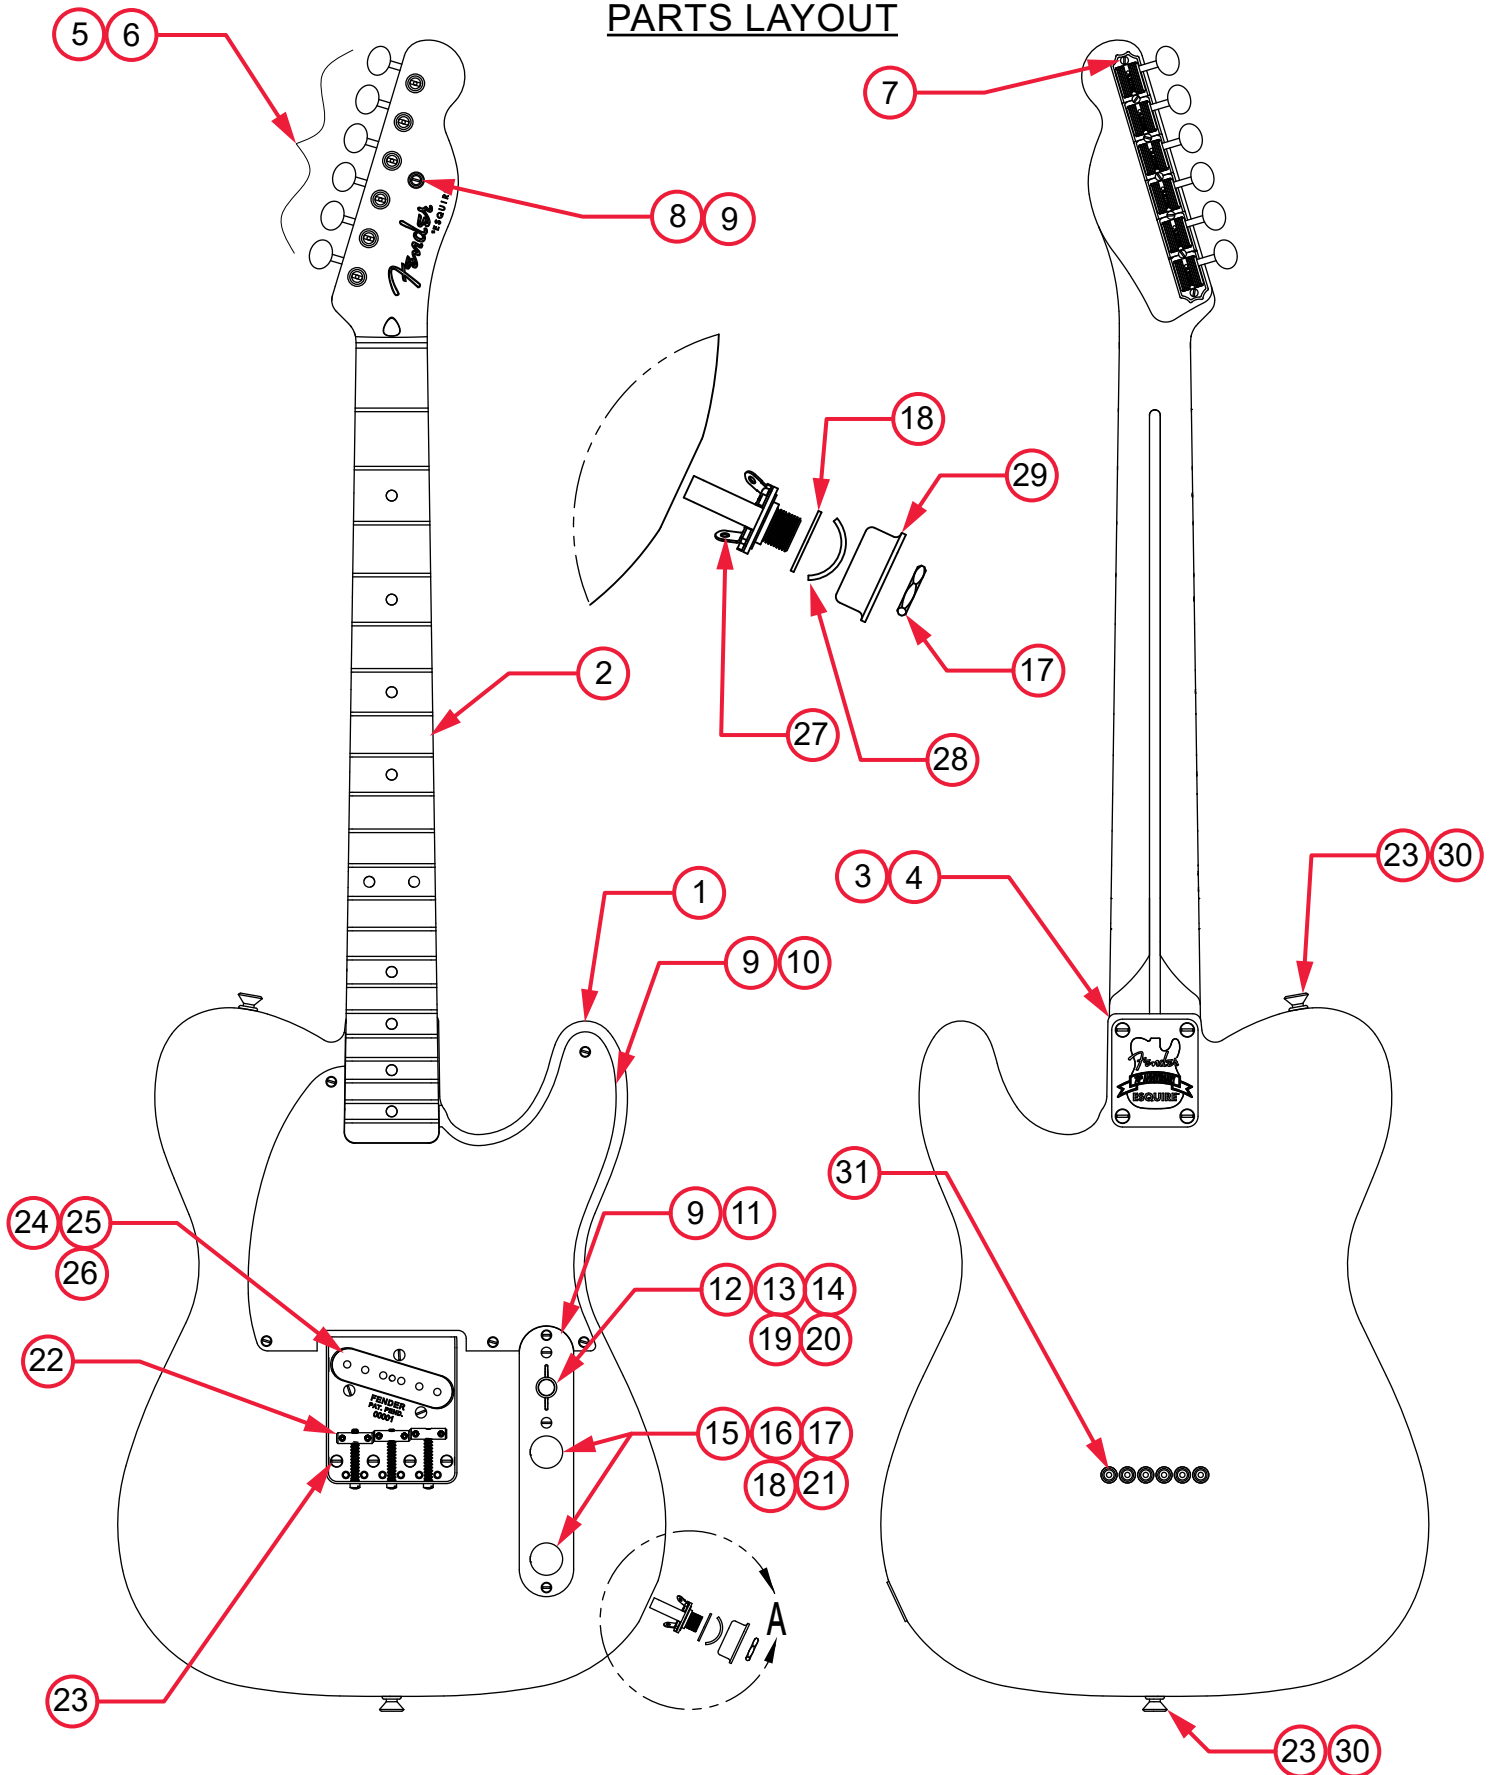

70TH ANNIVERSARY ESQUIRE (0170532XXX)

PARTS LAYOUT

70TH ANNIVERSARY ESQUIRE (0170532XXX)

PARTS LIST

REF#	DESCRIPTION	PART NUMBER
1	BODY AM ORG 50'S TELE WBL	7719691501
1	BODY AM ORG 50'S TELE LPB	7719691502
1	BODY AM ORG 50'S TELE 2TS	7719691503
1	BODY AM ORG 50'S TELE SFG	7719691557
2	NECK ASSY 70TH ANNIV ESQUIRE	7717429000
3	NECK PLATE 70TH ANNIV ESQUIRE	7717435000
4	SCREW SMA 8 X 1-3/4 OHS NI	0018369049
5	KEYS GTR NI FENDER LOGO SET	0992074000
6	BUSHING STRING POST VINT SET	0994946000
7	SCREW SMA 3 X 3/8 RHS NI	0018370049
8	STRING GUIDE VINT TELE NI	0994912000
9	SCREW SMA 4 X 1/2 OHS NI	0018368049
10	PICKGUARD TELE VINTAGE NO P/U BLK	7717434000
10	PICKGUARD TELE VINTAGE NO P/U WHT	0068214000
11	CONTROL PLATE TELE VINT CRS CHR	0093607000
12	SWITCH 3-POS CENTRA LAB	0038993049
13	SCREW MACH 6-32 X 3/8 RHS NI	0018375049
14	KNOB SWITCH VINT TELE BAKELITE	0093602049
15	KNOBS 52 TELE KNURLED UPG CHR (2)	0094040049
16	CONTROL 250K 10% AUDIO METAL W/HDWR	0990831000
17	NUTS HEX 3/8-32 X 3/32 TK NI	0016352049
18	WASHERS LOCK INTL 3/8 X .687	0016436049
19	CAPACITOR MPF RDL .033μF 400V 10%	0024839000
20	RESISTOR CF 1/4W 33K 5%	0024989001
21	CAPACITOR WAX PAPER .05 MFD 150V	0096454049
22A	BRIDGE SECTION VINTAGE TELE NON NI THREADED	0094037000
22B	SPRING COMPRESSION 1-1/16 #144	0018689049
22C	SCREW ST 6-32 X 3/8 OVPT HEX NI	7710028000
22D	SCREW ST 6-32 X 7/16 OVPT HEX NI	7717459000
22E	SCREW M 6-32 X 1-1/4 FLHS NI	0018377049
23	SCREW WD 6 X 1 OHS NI	0018371049
24	PICKUP ASSY ESQUIRE BRIDGE	7717432000
25	SCREW M 6-32 X 5/8 RHS NI	0018376049
26	TUBING LATEX CUT .375 X 1/8ID X 1/4OD	0036878000
27	JACK PHONE OPEN CIRCT 11	0021956049
28	RETAINER JACK NI	0010355069

*= NOT PICTURED IN DIAGRAM