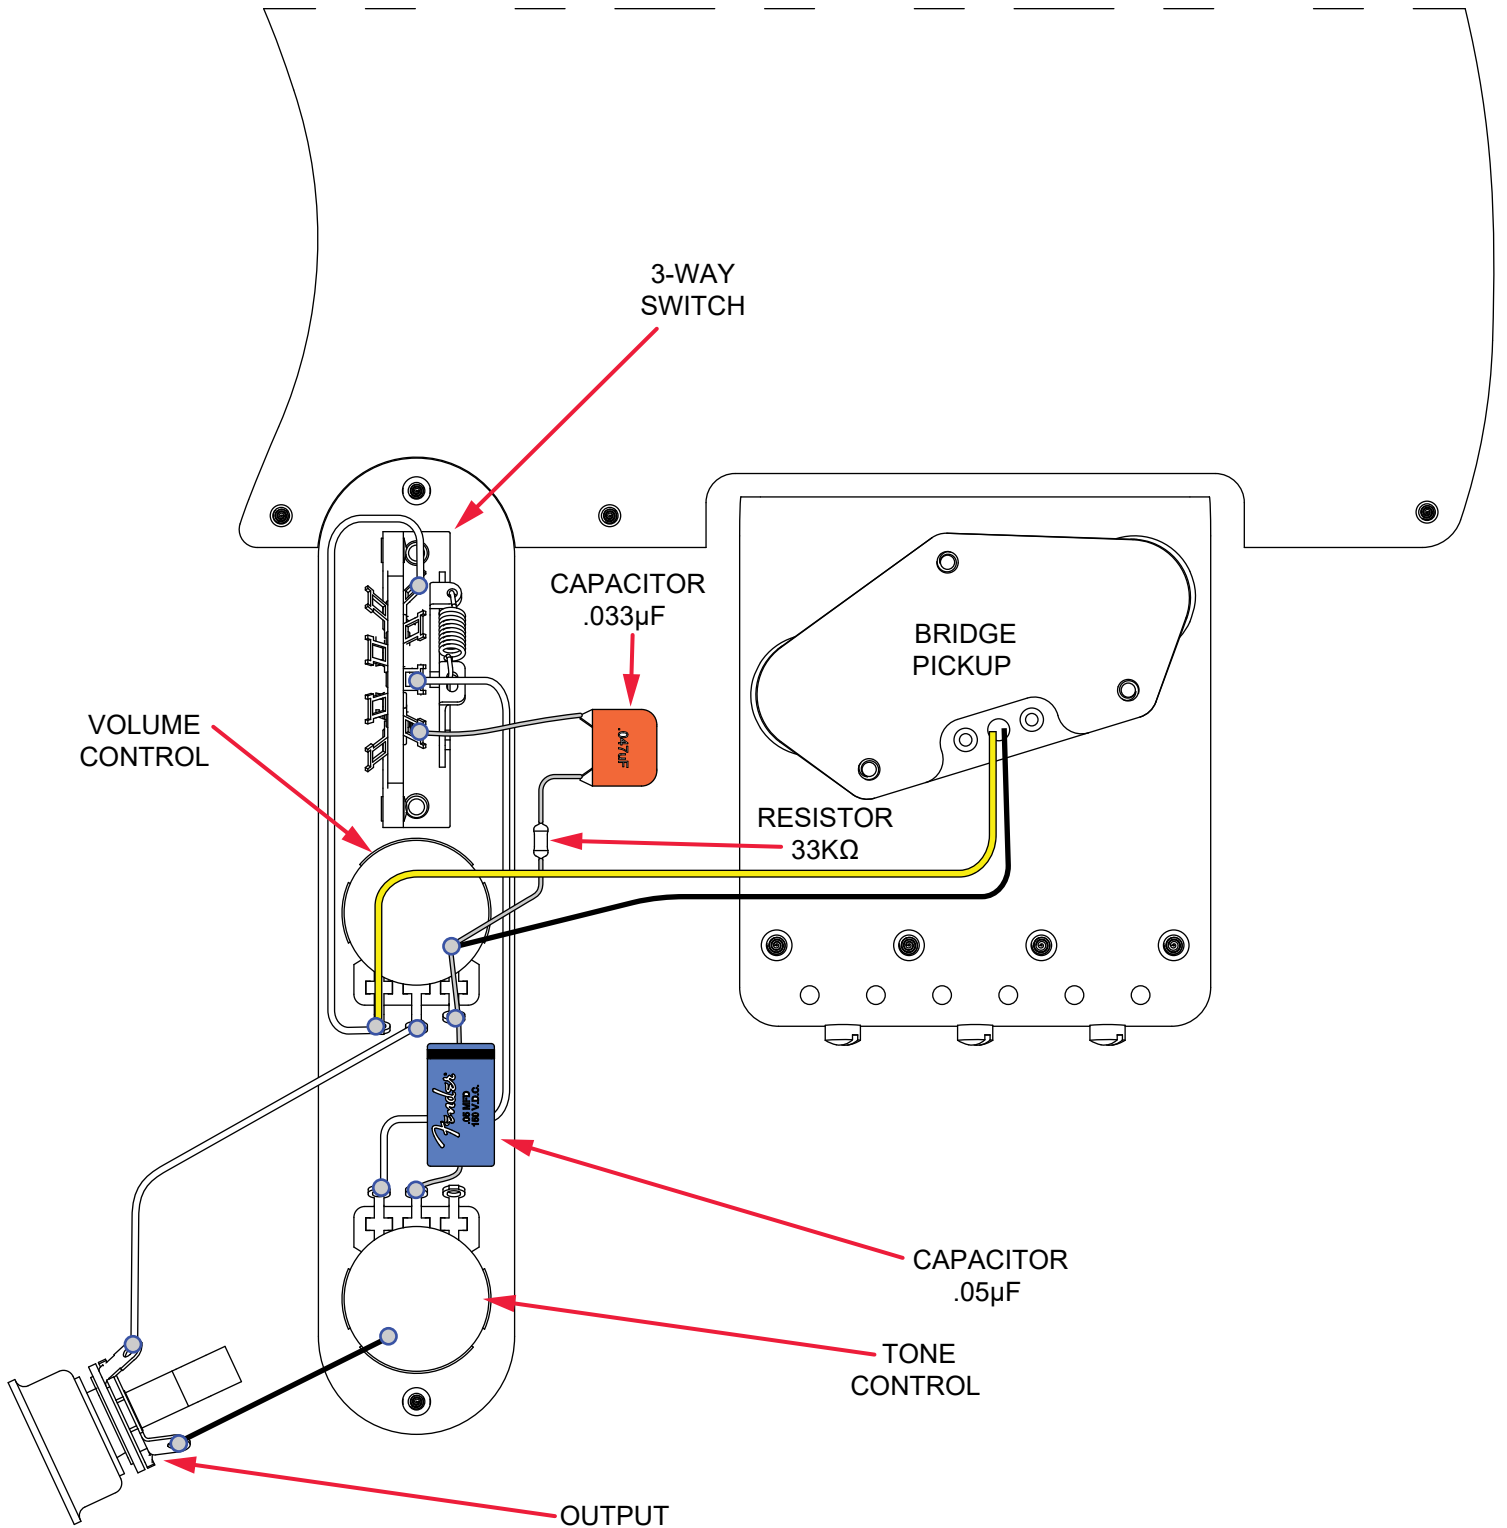

*= NOT PICTURED IN DIAGRAM

70TH ANNIVERSARY ESQUIRE (0170532XXX)

REF#	DESCRIPTION	PART NUMBER
29	FERRULE JACK NICKEL	0991941000
30	STRAP BUTTONS NI .156	0994915000
31	FERRULES STRING RETAINER NI	0994918000
*	CASE GTR 2012 AM VINT TWEED	0094758000
*	WRENCH HEX KEY 1/16 (SADDLE HEIGHT ADJUST)	0021109049

*= NOT PICTURED IN DIAGRAM

70TH ANNIVERSARY ESQUIRE (0170532XXX)

WIRING ASSEMBLY

70TH ANNIVERSARY ESQUIRE (0170532XXX)

SWITCH AND CONTROL FUNCTION

3-WAY SWITCH		
		
POS 1	POS 2	POS 3
PICKUP TO VOLUME	PICKUP TO VOL/TONE	PICKUP TO VOL WITH PRESET TONE NO TONE CONTROL

70TH ANNIVERSARY ESQUIRE (0170532XXX)

ADDITIONAL SPECIFICATION DETAIL

PLEASE NOTE: AS EACH NECK IS SANDED & FINISHED BY HAND, THICKNESS DIMENSIONS MAY VARY SLIGHTLY FROM THOSE SHOWN.

TUNING MACHINE SET W/HDWR P/N 0992074000
OUTER SHAFT DIAMETER .250"

TUNING MACHINE THRU-HOLE
INNER DIAMETER .261"

WRENCH 1/16 HEX KEY P/N 0021109049

SADDLE HEIGHT SET SCREWS HEX
TALL: P/N 7717459000 SHORT: P/N 7710028000

TRUSS ROD NUT P/N 0994944000

LOGO: ESQUIRE
APPLIED OVER FINISH