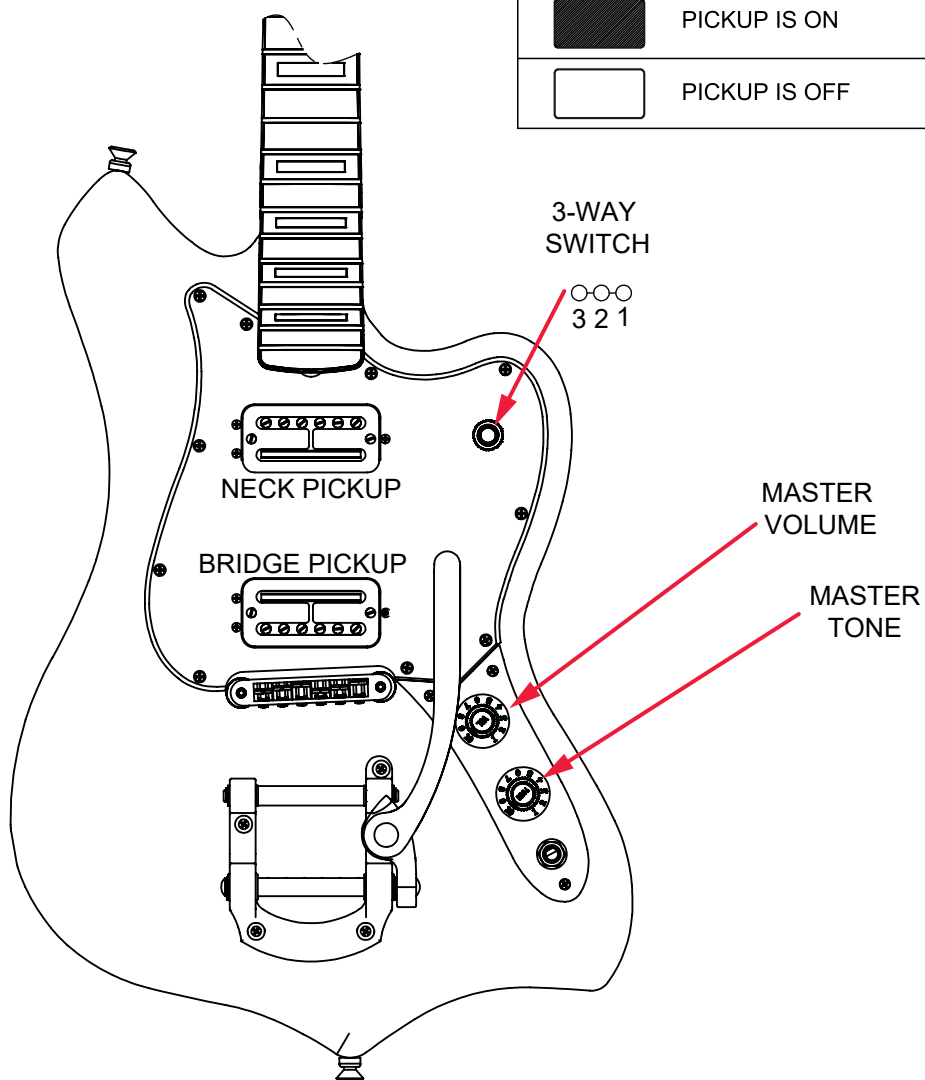

PARALLEL UNIVERSE II MAVERICK DORADO (0176741XXX)

WIRING ASSEMBLY

PARALLEL UNIVERSE II MAVERICK DORADO (0176741XXX)

SWITCH AND CONTROL FUNCTION

SWITCH FUNCTION			SWITCH POSITION
 3 2 1	 3 2 1	 3 2 1	
			NECK PICKUP
			BRIDGE PICKUP
	PICKUP IS ON		 INDICATES SWITCH POSITION
	PICKUP IS OFF		

NECK PROFILE: VINTAGE "C"

1ST FRET PROFILE

12TH FRET PROFILE

TUNING MACHINES : RH P/N 7709201000 LH P/N 7717828000
OUTER SHAFT DIAMETER .394"

TUNING MACHINE THRU-HOLE
INNER DIAMETER .404"

BRIDGE HEIGHT ADJUSTMENT WRENCH:
2.5MM HEX KEY P/N 0054151000

2.5MM HEX KEY

TRUSS ROD NUT: P/N 0058171000

LOGO: MAVERICK DORADO GOLD/BLACK & GOLD/GOLD
APPLIED ON TOP OF FINISH

PICKUP SPECIFICATIONS

POSITION	MAGNETS	DC RESISTANCE	POLARITY
NECK	ALNICO 5 BAR	4.6 - 6.6KΩ	NORTH SOUTH
BRIDGE	ALNICO 2 BAR	5.3 - 7.6KΩ	NORTH SOUTH