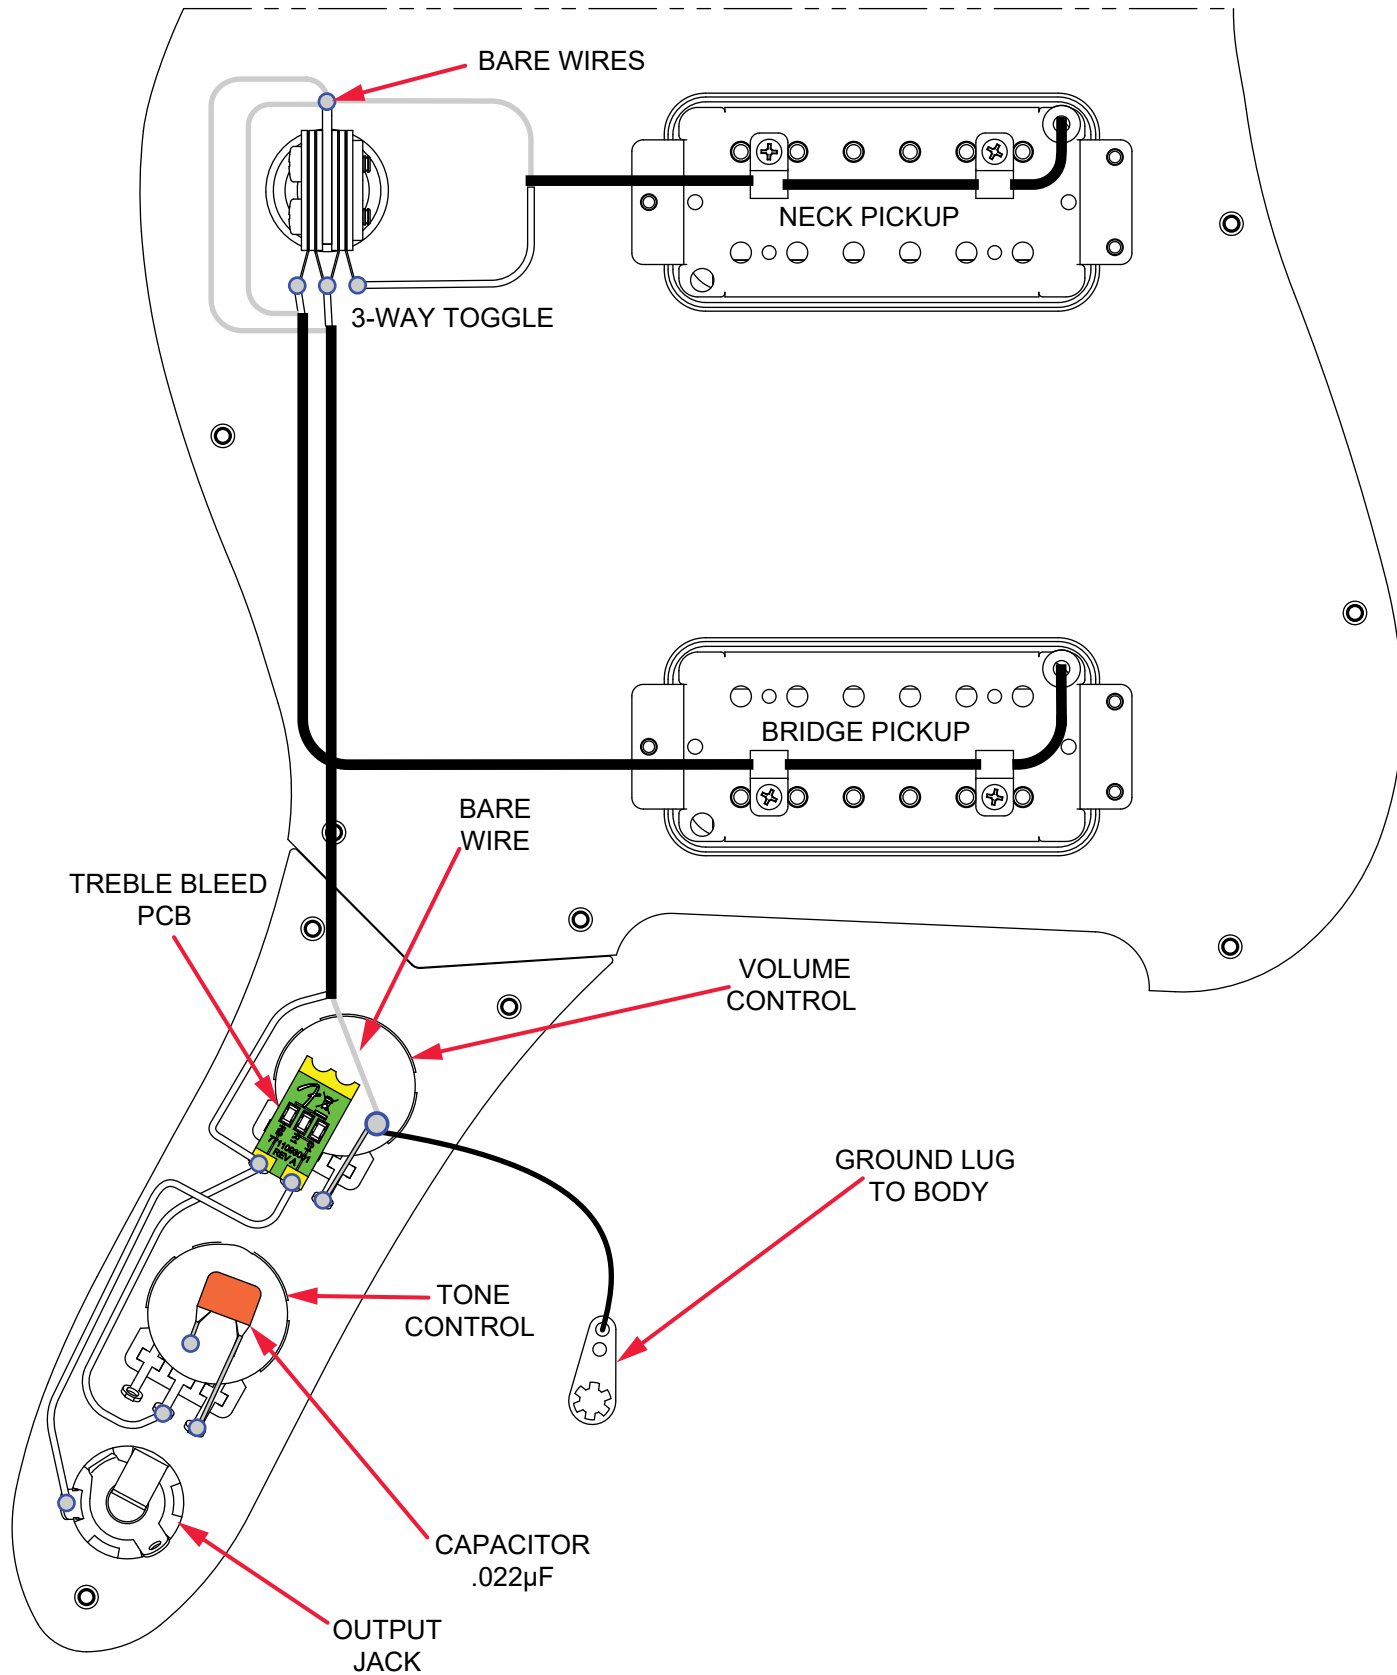

*= NOT PICTURED IN DIAGRAM

PARALLEL UNIVERSE II MAVERICK DORADO (0176741XXX)

REF#	DESCRIPTION	PART NUMBER
*	CASE GUITAR MAVERICK PUII SFG	7717924000
*	WRENCH HEX 2.5MM (BRIDGE HEIGHT ADJUST)	0054151000

*= NOT PICTURED IN DIAGRAM

PARALLEL UNIVERSE II MAVERICK DORADO (0176741XXX)

WIRING ASSEMBLY

PARALLEL UNIVERSE II MAVERICK DORADO (0176741XXX)

SWITCH AND CONTROL FUNCTION

SWITCH FUNCTION			SWITCH POSITION
 3 2 1	 3 2 1	 3 2 1	
			NECK PICKUP
			BRIDGE PICKUP
	PICKUP IS ON		 INDICATES SWITCH POSITION
	PICKUP IS OFF		

NECK PROFILE: VINTAGE "C"

1ST FRET PROFILE

12TH FRET PROFILE

TUNING MACHINES : RH P/N 7709201000 LH P/N 7717828000
OUTER SHAFT DIAMETER .394"

TUNING MACHINE THRU-HOLE
INNER DIAMETER .404"

BRIDGE HEIGHT ADJUSTMENT WRENCH:
2.5MM HEX KEY P/N 0054151000

2.5MM HEX KEY

TRUSS ROD NUT: P/N 0058171000

LOGO: MAVERICK DORADO GOLD/BLACK & GOLD/GOLD
APPLIED ON TOP OF FINISH

PICKUP SPECIFICATIONS

POSITION	MAGNETS	DC RESISTANCE	POLARITY
NECK	ALNICO 5 BAR	4.6 - 6.6KΩ	NORTH SOUTH
BRIDGE	ALNICO 2 BAR	5.3 - 7.6KΩ	NORTH SOUTH