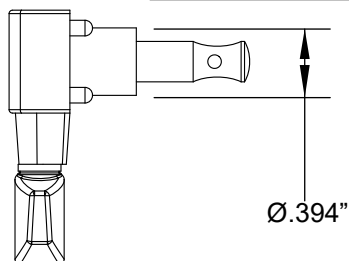

PARALLEL UNIVERSE II MAVERICK DORADO (0176741XXX)

ADDITIONAL SPECIFICATION DETAIL

FRET SIZE: MEDIUM JUMBO
(FRET DIMENSIONS ARE BEFORE INSTALLATION)

PLEASE NOTE: AS EACH NECK IS SANDED & FINISHED BY HAND, THICKNESS DIMENSIONS MAY VARY SLIGHTLY FROM THOSE SHOWN.

NECK PROFILE: VINTAGE "C"

1ST FRET PROFILE

12TH FRET PROFILE

TUNING MACHINES : RH P/N 7709201000 LH P/N 7717828000
OUTER SHAFT DIAMETER .394"

TUNING MACHINE THRU-HOLE
INNER DIAMETER .404"

BRIDGE HEIGHT ADJUSTMENT WRENCH:
2.5MM HEX KEY P/N 0054151000

2.5MM HEX KEY

TRUSS ROD NUT: P/N 0058171000

LOGO: MAVERICK DORADO GOLD/BLACK & GOLD/GOLD
APPLIED ON TOP OF FINISH

PICKUP SPECIFICATIONS

POSITION	MAGNETS	DC RESISTANCE	POLARITY
NECK	ALNICO 5 BAR	4.6 - 6.6KΩ	NORTH SOUTH
BRIDGE	ALNICO 2 BAR	5.3 - 7.6KΩ	NORTH SOUTH