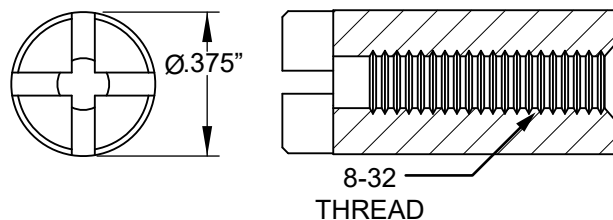

NECK PROFILE: VINTAGE "C"

1ST FRET PROFILE

12TH FRET PROFILE

TUNING MACHINES : RH P/N 7709201000 LH P/N 7717828000
OUTER SHAFT DIAMETER .394"

TUNING MACHINE THRU-HOLE
INNER DIAMETER .404"

BRIDGE HEIGHT ADJUSTMENT WRENCH:
2.5MM HEX KEY P/N 0054151000

2.5MM HEX KEY

TRUSS ROD NUT: P/N 0058171000

LOGO: MAVERICK DORADO GOLD/BLACK & GOLD/GOLD
APPLIED ON TOP OF FINISH

PICKUP SPECIFICATIONS

POSITION	MAGNETS	DC RESISTANCE	POLARITY
NECK	ALNICO 5 BAR	4.6 - 6.6KΩ	NORTH SOUTH
BRIDGE	ALNICO 2 BAR	5.3 - 7.6KΩ	NORTH SOUTH