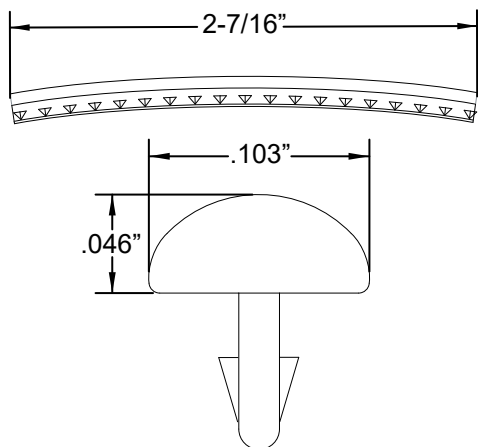

PARALLEL UNIVERSE II MAVERICK DORADO (0176741XXX)

WIRING ASSEMBLY

PARALLEL UNIVERSE II MAVERICK DORADO (0176741XXX)

SWITCH AND CONTROL FUNCTION

SWITCH FUNCTION			SWITCH POSITION
 3 2 1	 3 2 1	 3 2 1	
			NECK PICKUP
			BRIDGE PICKUP
	PICKUP IS ON		 INDICATES SWITCH POSITION
	PICKUP IS OFF		

PARALLEL UNIVERSE II MAVERICK DORADO (0176741XXX)

ADDITIONAL SPECIFICATION DETAIL

FRET SIZE: MEDIUM JUMBO
(FRET DIMENSIONS ARE BEFORE INSTALLATION)

PLEASE NOTE: AS EACH NECK IS SANDED & FINISHED BY HAND, THICKNESS DIMENSIONS MAY VARY SLIGHTLY FROM THOSE SHOWN.

NECK PROFILE: VINTAGE "C"

1ST FRET PROFILE

12TH FRET PROFILE

TUNING MACHINES : RH P/N 7709201000 LH P/N 7717828000
OUTER SHAFT DIAMETER .394"

TUNING MACHINE THRU-HOLE
INNER DIAMETER .404"

BRIDGE HEIGHT ADJUSTMENT WRENCH:
2.5MM HEX KEY P/N 0054151000

2.5MM HEX KEY

TRUSS ROD NUT: P/N 0058171000

LOGO: MAVERICK DORADO GOLD/BLACK & GOLD/GOLD
APPLIED ON TOP OF FINISH

PICKUP SPECIFICATIONS

POSITION	MAGNETS	DC RESISTANCE	POLARITY
NECK	ALNICO 5 BAR	4.6 - 6.6KΩ	NORTH SOUTH
BRIDGE	ALNICO 2 BAR	5.3 - 7.6KΩ	NORTH SOUTH