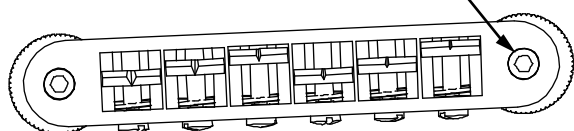

NECK PROFILE: VINTAGE "C"

1ST FRET PROFILE

12TH FRET PROFILE

TUNING MACHINES : RH P/N 7709201000 LH P/N 7717828000
OUTER SHAFT DIAMETER .394"

TUNING MACHINE THRU-HOLE
INNER DIAMETER .404"

BRIDGE HEIGHT ADJUSTMENT WRENCH:
2.5MM HEX KEY P/N 0054151000

2.5MM HEX KEY

TRUSS ROD NUT: P/N 0058171000

LOGO: MAVERICK DORADO GOLD/BLACK & GOLD/GOLD
APPLIED ON TOP OF FINISH

PICKUP SPECIFICATIONS

POSITION	MAGNETS	DC RESISTANCE	POLARITY
NECK	ALNICO 5 BAR	4.6 - 6.6KΩ	NORTH SOUTH
BRIDGE	ALNICO 2 BAR	5.3 - 7.6KΩ	NORTH SOUTH