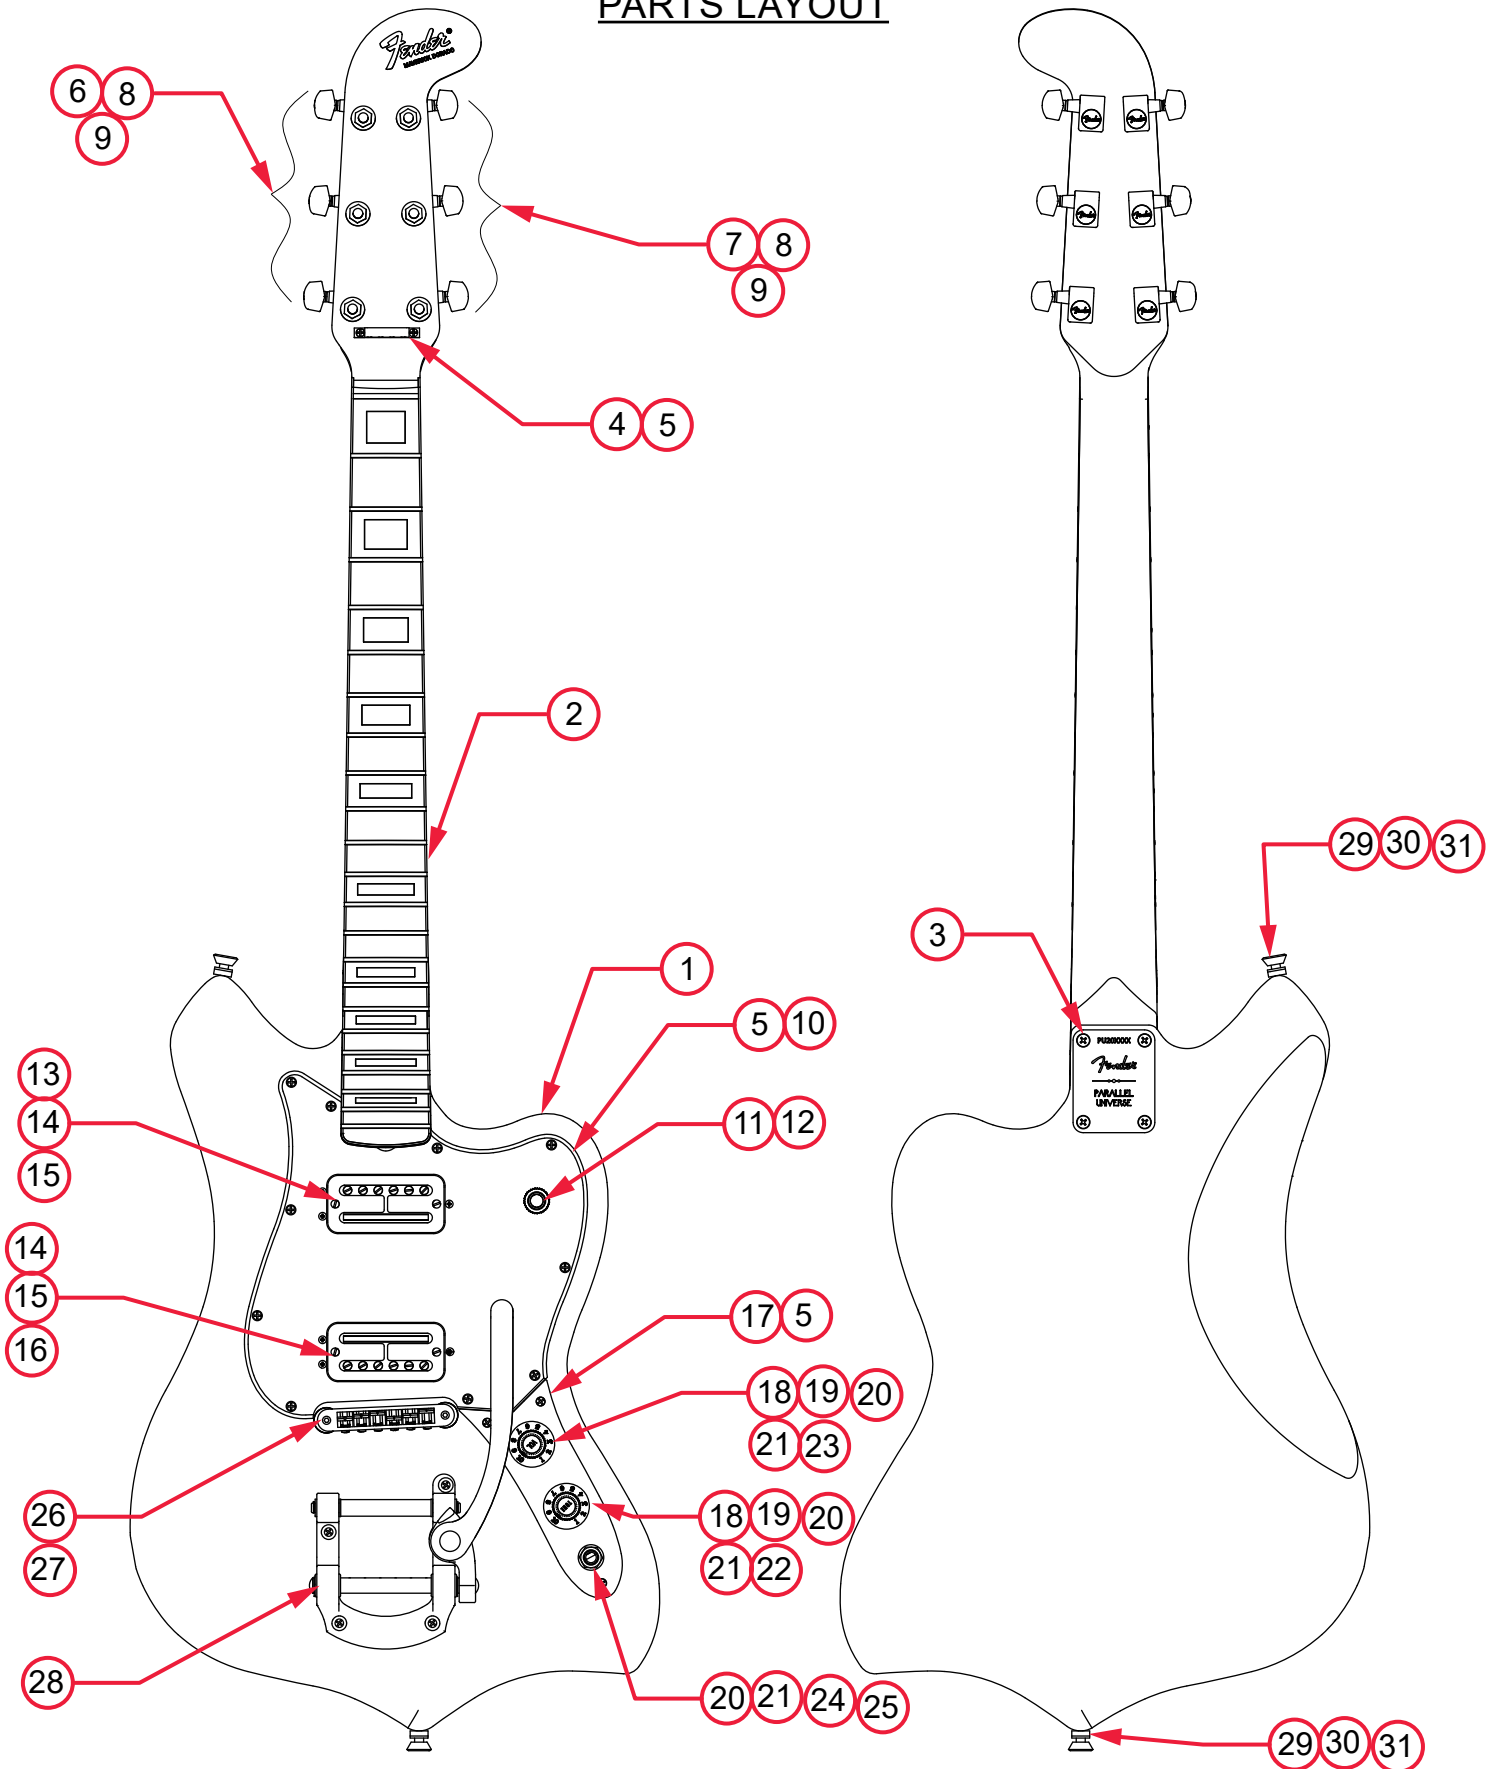

PARALLEL UNIVERSE II MAVERICK DORADO (0176741XXX)

PARTS LAYOUT

PARALLEL UNIVERSE II MAVERICK DORADO (0176741XXX)

PARTS LIST

REF#	DESCRIPTION	PART NUMBER
1	BODY MAVERICK DORADO ULTRBST	7717206512
1	BODY MAVERICK DORADO MYYPNG	7717514516
1	BODY MAVERICK DORADO FMG	7717514553
2	NECK ASSY MAVERICK DORADO EBY SOLID HDCP	7717205000
2	NECK ASSY MAVERICK DORADO EBY BURST HDCP	7718439000
3	SCREW SMA 8X 1-3/4 OHP NI	0015636049
4	STRING GUIDE ELECTRIC XII	7714170000
5	SCREW SMAB 4x1/2 OHP NI	0015578049
6	KEY GTR DUAL PIN MTG CHR PEARL BUTTON RH	7709201000
7	KEY GTR DUAL PIN MTG CHR PEARL BUTTON LH	7717828000
8	WASHER KEY (6)	0053106049
9	BUSHING KEY (6)	0058820049
10	PICKGUARD MAVERICK DORADO BRN SHELL	7717211000
11	3 WAY TOGGLE SWITCH CHROME w/CREAM TIP	7705067000
12	WASHER INT TOOTH .500x.815x.04 NI	0036891000
13	PICKUP ASSY TRIPLE JAZZMASTER NK GOLD POLES	7717213000
14	SCREW M 3-48x1 RHP STL NI	7716117000
15	SPRING COMPRESSION 1 1/16 #144	0018689049
16	PICKUP ASSY TRIPLE JAZZMASTER BRG GOLD POLES	7714929000
17	CONTROL PLATE ELECTRIC XII	7714124000
18	KNOBS JAZZMASTRER (1) VOL (1) TONE VINT WHITE	0992086000
19	CONTROL 500K A.TAPER .25 x .625 S.SHAFT	0079409000
20	WASHER LOCK INTL 3/8 X .687	0016436049
21	NUT HEX 3/8-32x3/32 TK NI	0016352049
22	CAP MPF RDL .022MF 250V 10%	0024832049
23	PCB ASSY TREB BLEED AM PRO STRAT SHAW	7711093000
24	JACK PHONE OPEN CIRCT 11	0021956049
25	WASHER FLAT 3/8x.614 NI	0031153049
26	BRIDGE, T.O.M. BASE, API CHR	0096187000
27	POST w/BUSHING, T.O.M. API CHR	0096188000
28	BRIDGE TREMOLO BIGSBY B50 LICENSED	7709242000
29	BUTTON,STRAP CHR W/HDWR	0063267049
30	SCREW WOOD 6x1 OHP NI	0016188049
31	BLACK FELT WASHERS	0994929000
31	WHITE FELT WASHERS	0994930000

*= NOT PICTURED IN DIAGRAM