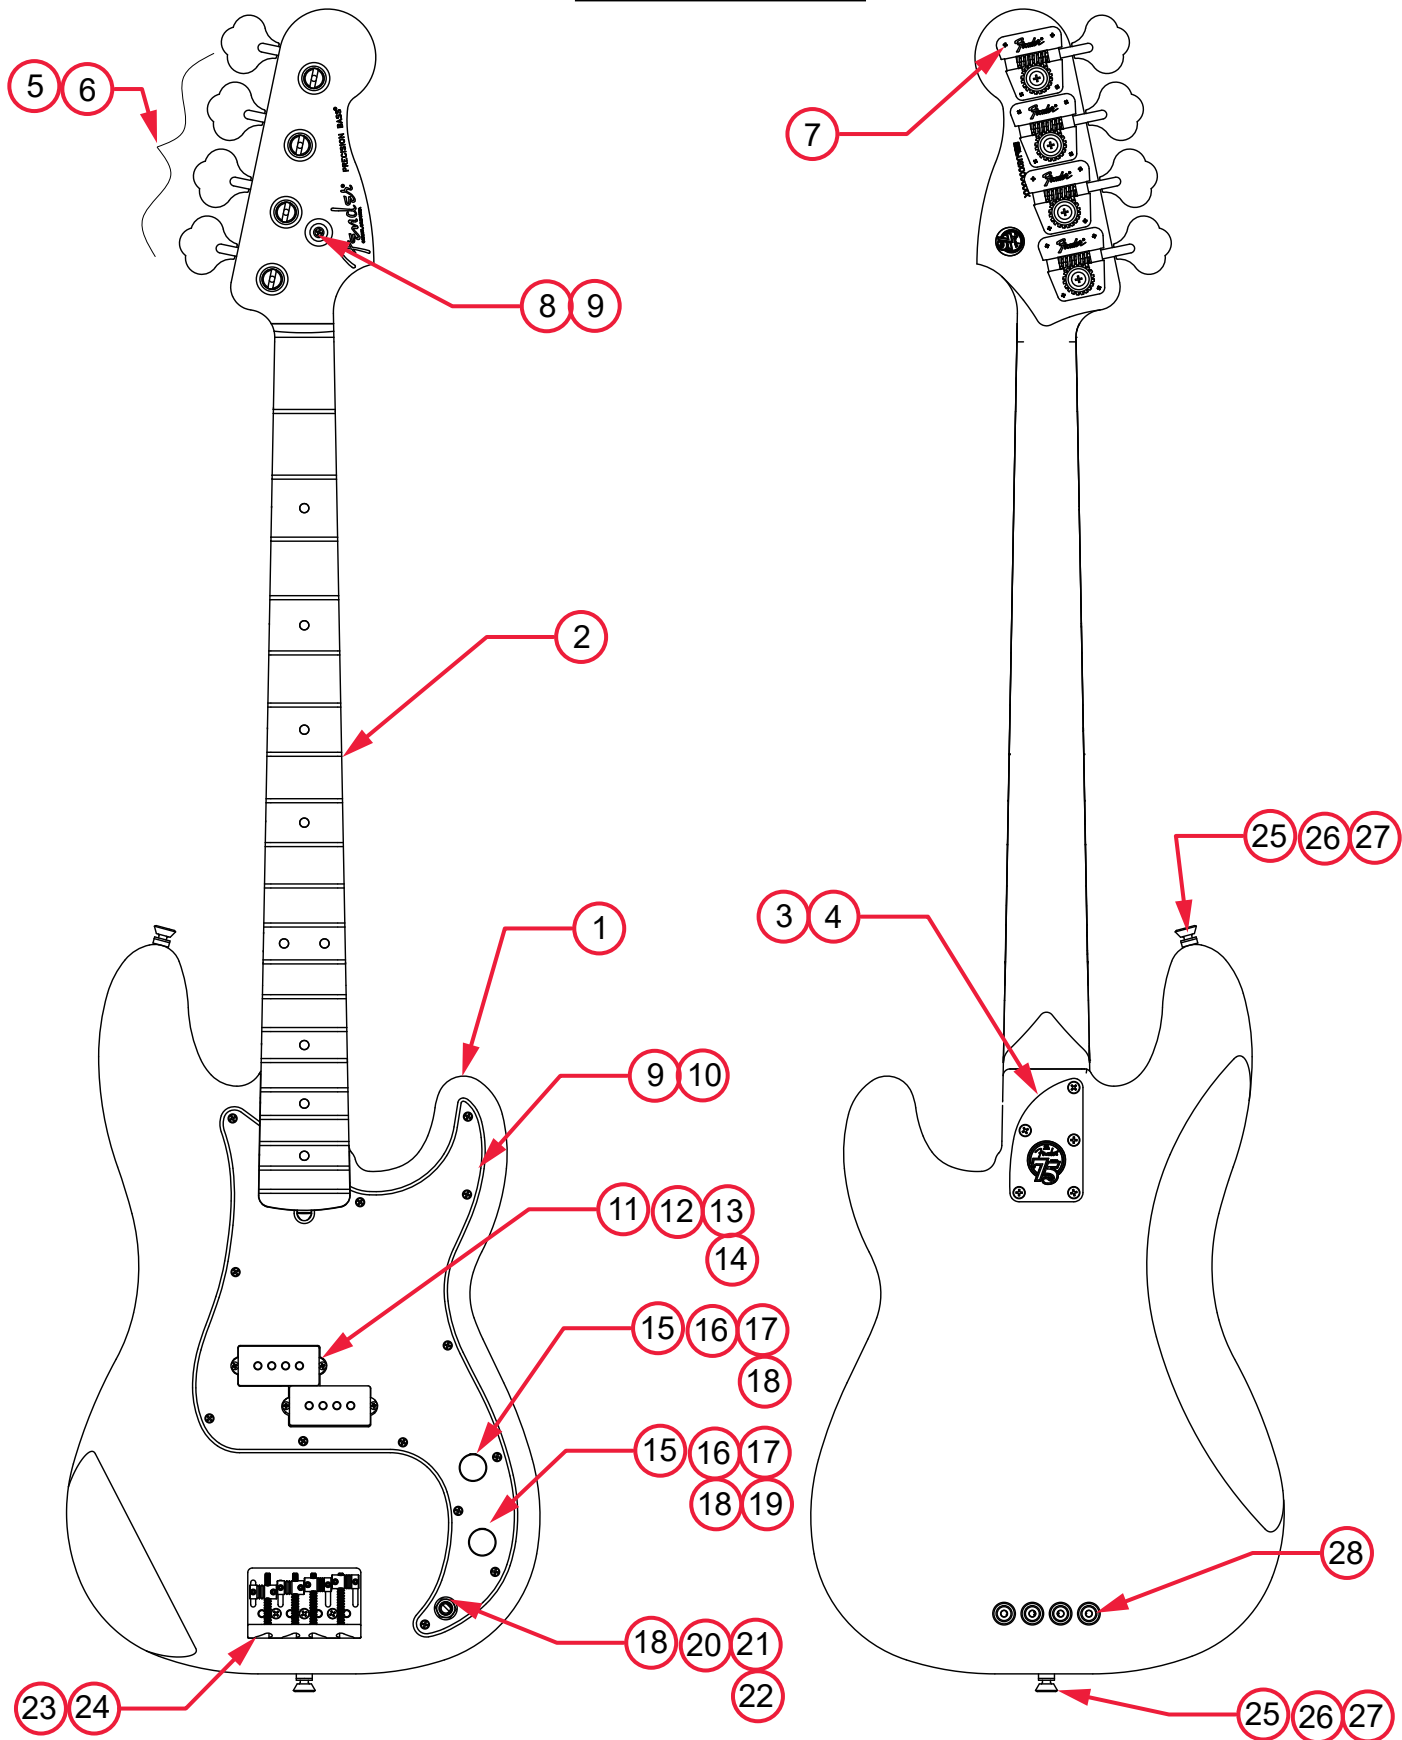

75TH ANNIVERSARY COMMEMORATIVE PRECISION BASS®

(017552833)

PARTS LAYOUT

75TH ANNIVERSARY COMMEMORATIVE PRECISION BASS®

(017552833)

PARTS LIST

REF#	DESCRIPTION	PART NUMBER
1	BODY AM PRO II P-BASS VIB	7720738533
2	NECK ASSY 75TH ANNIV COMM P-BASS MPL	7720191000
3	NECK PLATE 75TH ANNIV BASS GOLD	7720120000
4	SCREW SMA 8X 1-3/4 OHP GOLD	0018785049
5	KEY ASSY BASS VINTAGE 70S GOLD	0076568040
6	BUSHING BASS KEY VINT TYPE GOLD	0076569040
7	SCREW SMAB 3 X 3/8 RHP GOLD	0018823049
8	STRING GUIDE BASS GOLD W/SCREW	0994913200
9	SCREW SMAB 4 X 1/2 OHP GOLD	0994924000
10	PICKGUARD AM STD P-BASS MG/B/MG	0053196000
11	PICKUP ASSY VINT 62 P-BASS	7709768000
12	SCREW WOOD 4 X 1-1/2 RHP STL GOLD	0018847000
13	SHIELD BLANK PICKUP P-BASS	0014290020
14	WEATHERSTRIP 9/16 X 1/2 OP CL NEOPRENE	0018556049
15	KNOB DIAMOND KNURL ALUM GOLD	0095799049
16	CONTROL 250K 10% AUDIO METAL	0990831000
17	WASHER LOCKING INTL 3/8 X .500 X .020 NI	0022384049
18	NUT HEX 3/8-32x3/32 TK GOLD	0018824049
19	CAP CD .05µF 100V 20%	0015552049
20	JACK PHONE OPEN CIRCUIT 11	0021956049
21	WASHER FLAT 3/8 X .614 GOLD	0018806000
22	WASHER LOCK INTL 3/8 X .687	0016436049
23	BRIDGE ASSY HIGH MASS VINT BASS GOLD	7720151000
23A	BASEPLATE BASS HIGH MASS VINT GOLD	7720150000
23B	BRIDGE BACKSTOP BASS HIGH MASS VINT GOLD	7720149000
23C	BRIDGE SADDLE BASS HMV 1-2 BARREL GOLD	7720148000
23D	BRIDGE SADDLE BASS HMV 3-4 BARREL GOLD	7720147000
23E	SCREW 6-32 x 5/16 FHP BLX	0019185000
23F	SCREW CAP 6-32 x 1-1/2 HEX SKT BLX	0075394000
23G	SPRING-TELE BRIDGE BLACK	0018872049
23H	SCREW SET 6-32 x 7/16 HEX SKT BLX NYLOK	0075354000

*= NOT PICTURED IN DIAGRAM