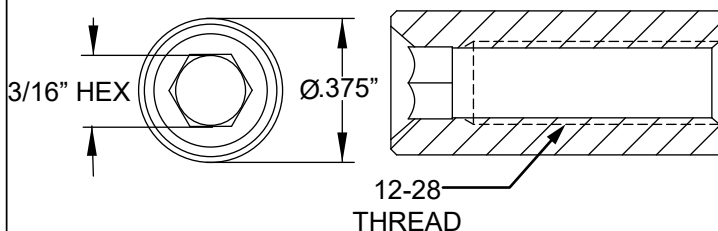

75TH ANNIVERSARY COMMEMORATIVE PRECISION BASS®

(017552833)

ADDITIONAL SPECIFICATION DETAIL

FRET SIZE: MEDIUM JUMBO
(FRET DIMENSIONS ARE BEFORE INSTALLATION)

PLEASE NOTE: AS EACH NECK IS SANDED & FINISHED BY HAND, THICKNESS DIMENSIONS MAY VARY SLIGHTLY FROM THOSE SHOWN.

NECK PROFILE: VINTAGE "C"

TUNING MACHINE : P/N 0076568040
OUTER SHAFT DIAMETER .551"

TUNING MACHINE THRU-HOLE
INNER DIAMETER .675"

SADDLE HEIGHT ADJUSTMENT WRENCH:
1/16" HEX KEY P/N 0021109049
SADDLE HEIGHT ADJUSTMENT SCREWS: P/N 0075354000

INTONATION ADJUSTMENT WRENCH:
7/64 HEX KEY P/N 0076157000

TRUSS ROD ADJUSTMENT NUT:
P/N 0048688049
TRUSS ROD ADJUSTMENT WRENCH:
3/16" HEX KEY P/N 7710885000

LOGO: AM PRO P-BASS
APPLIED UNDER THE FINISH

PICKUP SPECIFICATIONS

POSITION	MAGNETS	DC RESISTANCE	POLARITY
NECK	ALNICO 5 UNBEVELED	5.0 - 5.5KΩ	NORTH
BRIDGE	ALNICO 5 UNBEVELED	5.0 - 5.5KΩ	SOUTH