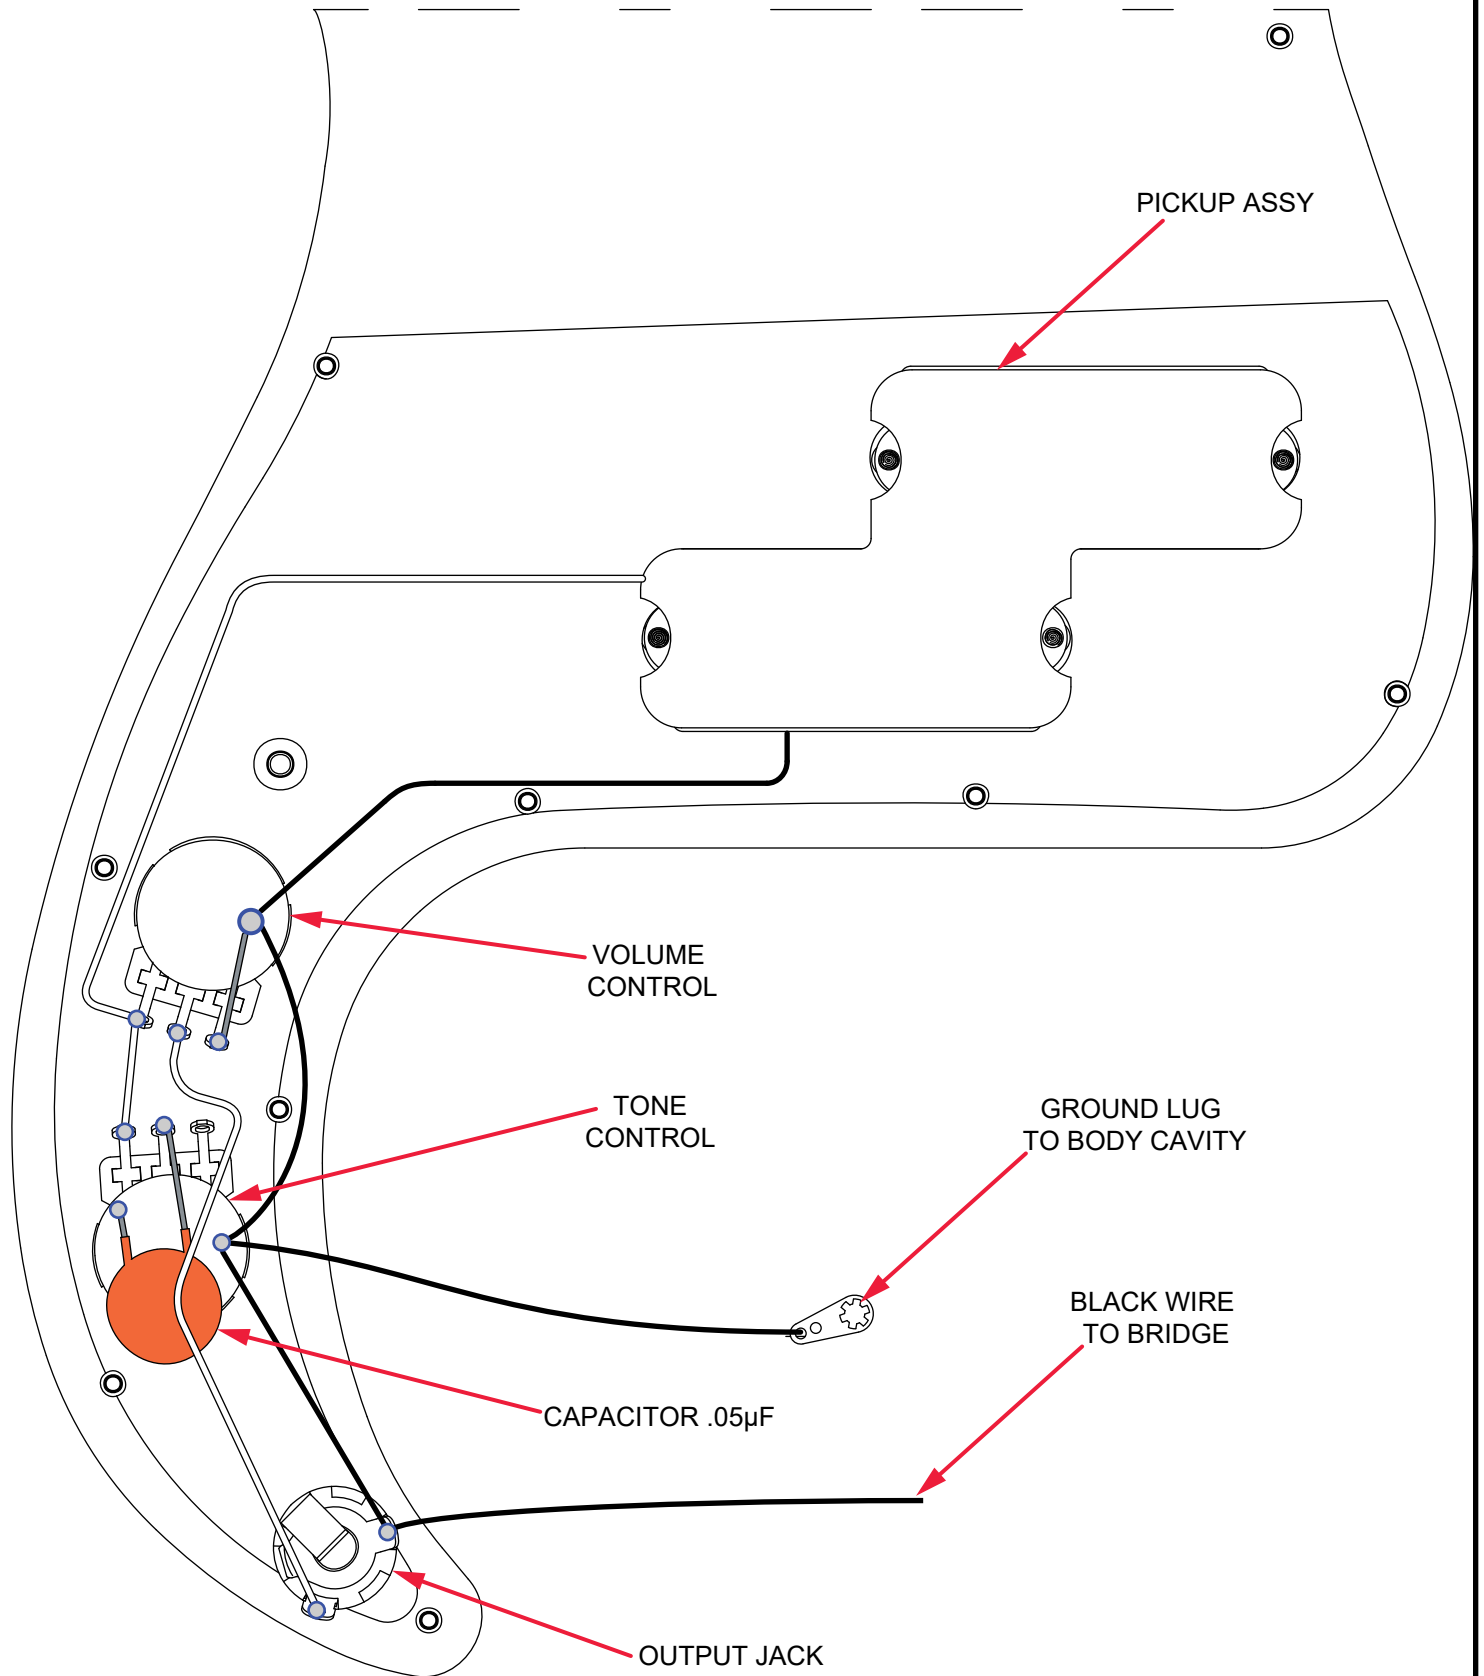

75TH ANNIVERSARY COMMEMORATIVE PRECISION BASS®

(017552833)

WIRING ASSEMBLY