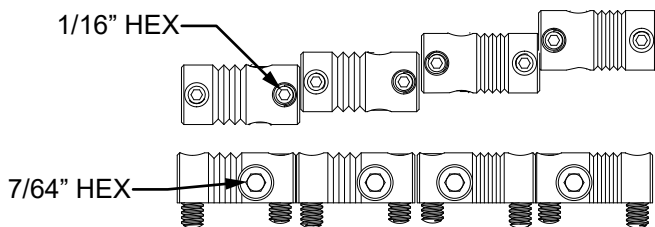

(017552833)

ADDITIONAL SPECIFICATION DETAIL

FRET SIZE: MEDIUM JUMBO
(FRET DIMENSIONS ARE BEFORE INSTALLATION)

PLEASE NOTE: AS EACH NECK IS SANDED & FINISHED BY HAND, THICKNESS DIMENSIONS MAY VARY SLIGHTLY FROM THOSE SHOWN.

NECK PROFILE: VINTAGE "C"

TUNING MACHINE : P/N 0076568040
OUTER SHAFT DIAMETER .551"

TUNING MACHINE THRU-HOLE
INNER DIAMETER .675"

SADDLE HEIGHT ADJUSTMENT WRENCH:
1/16" HEX KEY P/N 0021109049
SADDLE HEIGHT ADJUSTMENT SCREWS: P/N 0075354000

INTONATION ADJUSTMENT WRENCH:
7/64 HEX KEY P/N 0076157000

TRUSS ROD ADJUSTMENT NUT:
P/N 0048688049
TRUSS ROD ADJUSTMENT WRENCH:
3/16" HEX KEY P/N 7710885000

LOGO: AM PRO P-BASS
APPLIED UNDER THE FINISH

PICKUP SPECIFICATIONS

POSITION	MAGNETS	DC RESISTANCE	POLARITY
NECK	ALNICO 5 UNBEVELED	5.0 - 5.5KΩ	NORTH
BRIDGE	ALNICO 5 UNBEVELED	5.0 - 5.5KΩ	SOUTH