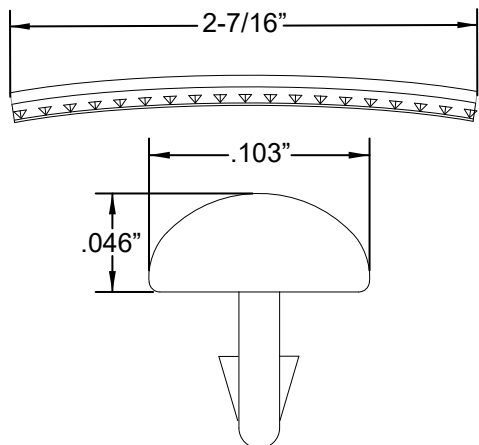

(017552833)

ADDITIONAL SPECIFICATION DETAIL

FRET SIZE: MEDIUM JUMBO
(FRET DIMENSIONS ARE BEFORE INSTALLATION)

PLEASE NOTE: AS EACH NECK IS SANDED & FINISHED BY HAND, THICKNESS DIMENSIONS MAY VARY SLIGHTLY FROM THOSE SHOWN.

NECK PROFILE: VINTAGE "C"

TUNING MACHINE : P/N 0076568040
OUTER SHAFT DIAMETER .551"

TUNING MACHINE THRU-HOLE
INNER DIAMETER .675"

SADDLE HEIGHT ADJUSTMENT WRENCH:
1/16" HEX KEY P/N 0021109049
SADDLE HEIGHT ADJUSTMENT SCREWS: P/N 0075354000

POSITION	MAGNETS	DC RESISTANCE	POLARITY
NECK	ALNICO 5 UNBEVELED	5.0 - 5.5KΩ	NORTH
BRIDGE	ALNICO 5 UNBEVELED	5.0 - 5.5KΩ	SOUTH