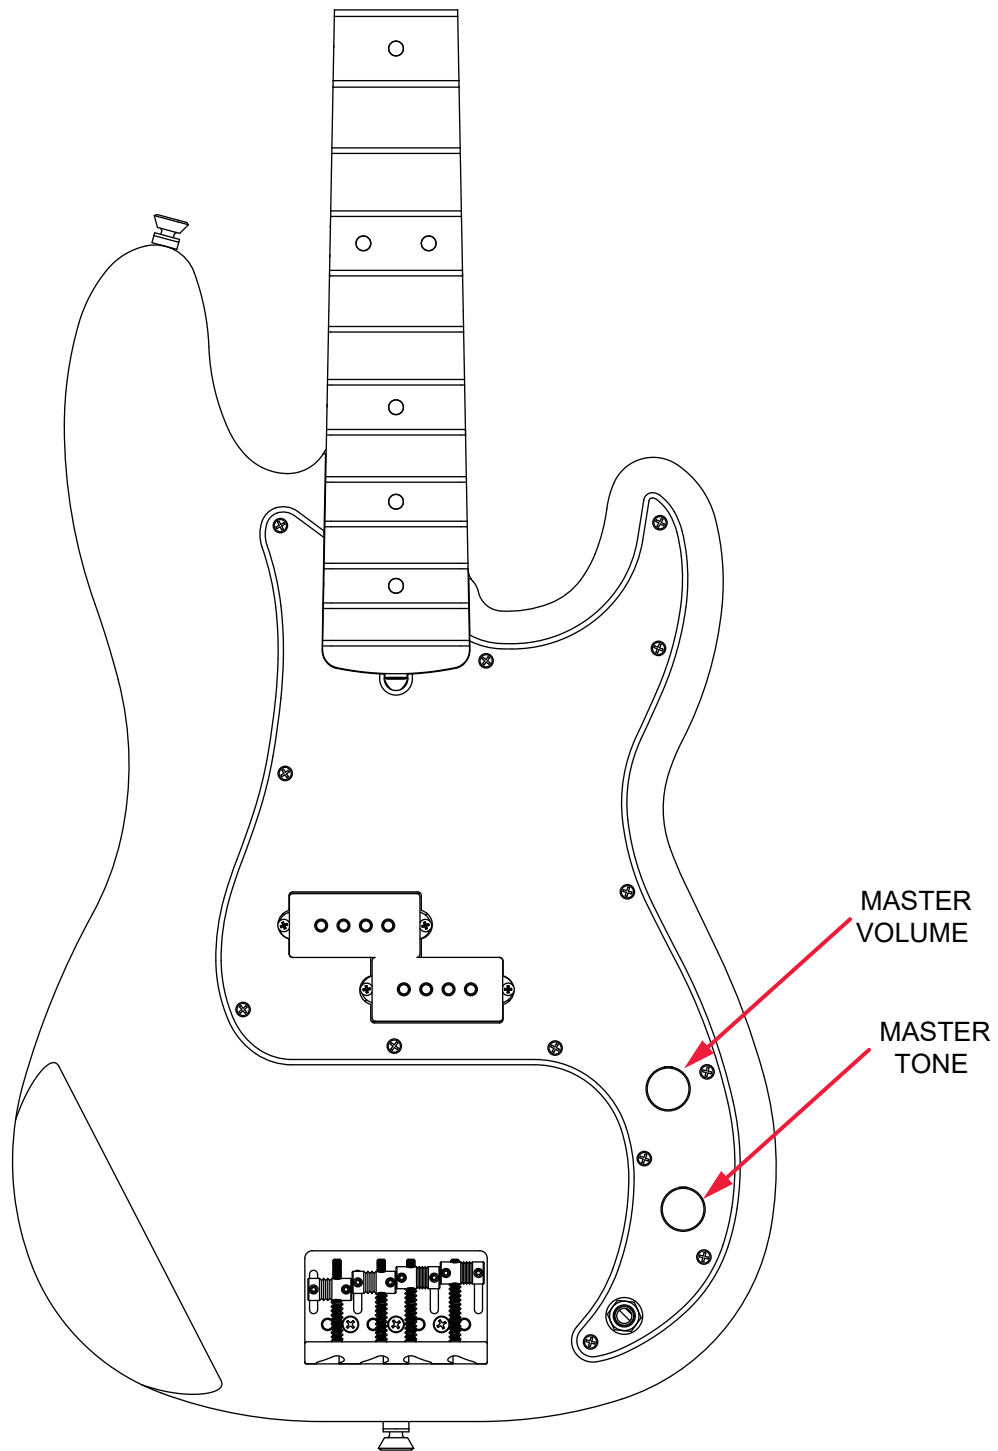

*= NOT PICTURED IN DIAGRAM

75TH ANNIVERSARY COMMEMORATIVE PRECISION BASS®

(017552833)

WIRING ASSEMBLY

75TH ANNIVERSARY COMMEMORATIVE PRECISION BASS®

(017552833)

SWITCH AND CONTROL FUNCTION

75TH ANNIVERSARY COMMEMORATIVE PRECISION BASS®

NECK PROFILE: VINTAGE "C"

TUNING MACHINE : P/N 0076568040
OUTER SHAFT DIAMETER .551"

TUNING MACHINE THRU-HOLE
INNER DIAMETER .675"

SADDLE HEIGHT ADJUSTMENT WRENCH:
1/16" HEX KEY P/N 0021109049
SADDLE HEIGHT ADJUSTMENT SCREWS: P/N 0075354000