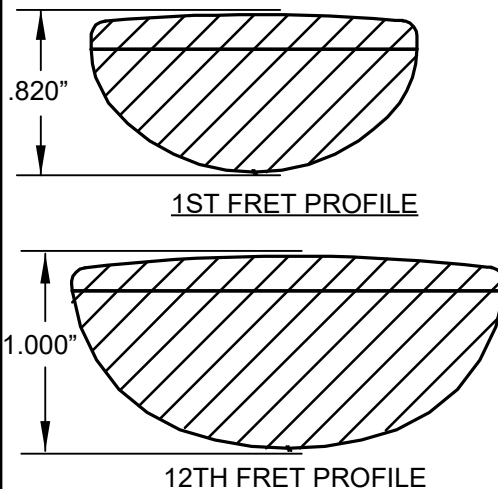

(017552833)

ADDITIONAL SPECIFICATION DETAIL

FRET SIZE: MEDIUM JUMBO
(FRET DIMENSIONS ARE BEFORE INSTALLATION)

PLEASE NOTE: AS EACH NECK IS SANDED & FINISHED BY HAND, THICKNESS DIMENSIONS MAY VARY SLIGHTLY FROM THOSE SHOWN.

NECK PROFILE: VINTAGE "C"

TUNING MACHINE : P/N 0076568040
OUTER SHAFT DIAMETER .551"

TUNING MACHINE THRU-HOLE
INNER DIAMETER .675"

SADDLE HEIGHT ADJUSTMENT WRENCH:
1/16" HEX KEY P/N 0021109049
SADDLE HEIGHT ADJUSTMENT SCREWS: P/N 0075354000