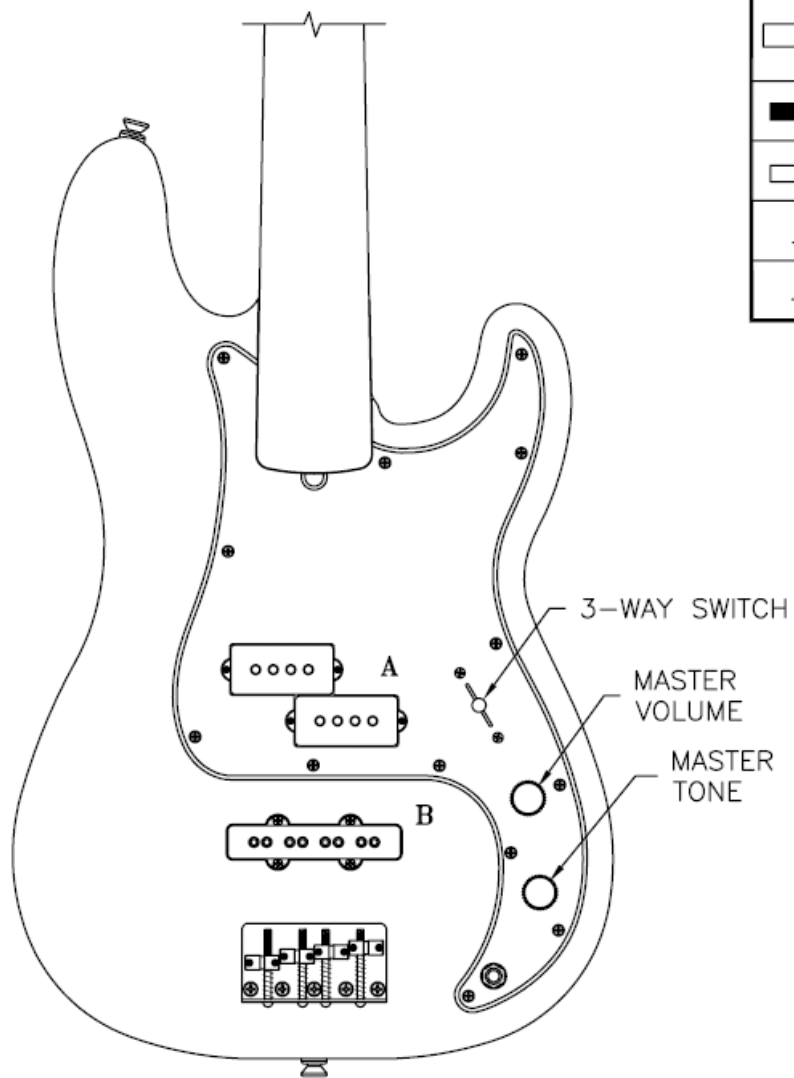

Tony Franklin Fretless P Bass

Maple- m/n 0190085xxx

<u>Loc #</u>	<u>Description</u>	<u>Part Number</u>
1	Neck (maple)	006-9078-000
2	Vintage Tuners (ea) (no bushings)	001-3187-000
2a	Tuner Bushings (4)	001-9509-049
2b	Tuner Mtg. Screws (12)	001-1357-049
3	Hipshot Bass Extender tuner	005-9197-000
3a	Mounting screw (ea)	005-9590-000
4	Bone Nut	099-4921-000
5	String Guide	099-4913-000
6	Body (3 Tone Burst)	006-9077-500
6	Body (Black)	006-9093-506
7	Neck Plate	006-9082-000
7a	Neck Mtg. Screws (12)	001-5636-049
8	Strap Buttons (2)	099-4915-000
9	Pickguard (Brown Shell)	006-9080-000
9	Pickguard (B/W/B)	006-9097-000
9a	Pickguard Screws (24)	099-4923-000
10	Rhythm Side Neck Pickup	007-1876-000
10	Lead Side Neck Pickup	007-1875-000
11	Tony Franklin Bridge Pickup	007-0765-000
10-11a	Pickup mtg. screws (12)	002-7035-049
12	250K Solid Shaft Pot	099-0831-000
13*	.05uf Capacitors (12)	001-5552-049
14*	3 Way Switch	099-2041-000
15	Knurled Knobs (2)	099-1366-000
16	3 Way Switch Knob	099-4939-000
17*	Grounding lug	001-2869-000
17a	Mounting Screws (12)	001-5116-049
18	Output Jack	003-9432-000
18a	Jack Nut (12)	001-6352-049
18b	Lock Washer (12)	001-6436-049
19	Bridge Assembly	005-5257-000
19a*	Bridge Mtg Screws (2)	001-5610-049
20*	Truss Rod Nut	099-4944-000
21*	Saddle Height Adjust Wrench (12)	001-8531-049
22*	Deluxe Black Hard Shell Case	099-6162-406
23*	“Case Candy” Kit (strap, etc)	007-1856-001

* = Not pictured in diagram

Bold = Item available for warranty replacement only

Control Function

3-WAY SWITCH POSITION			
MASTER VOLUME AND TONE OPERATE IN ALL POSITIONS			
3	2	1	POSITION
			← NECK PICKUP (A)
			← BRIDGE PICKUP (B)
	PICKUP IS ON		INDICATES POSITION OF 3-WAY SWITCH
	PICKUP IS OFF		
<i>A</i>	PICKUP (NECK)		
<i>B</i>	PICKUP (BRIDGE)		