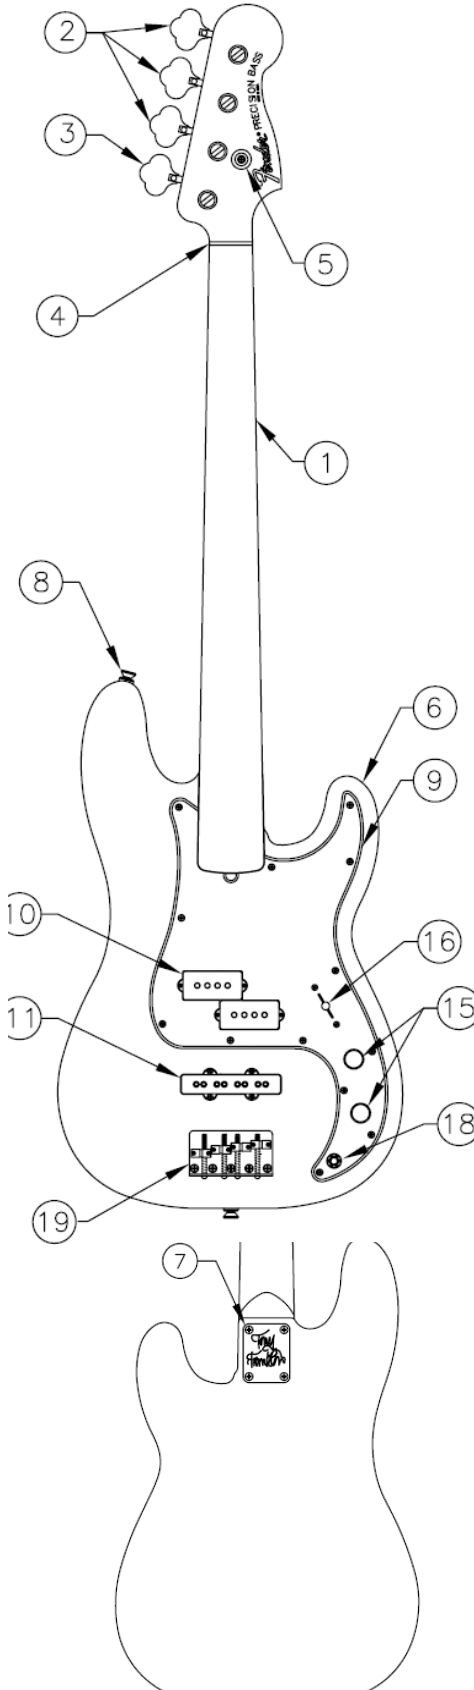

Tony Franklin Fretless P Bass

Maple- m/n 0190085xxx

<u>Loc #</u>	<u>Description</u>	<u>Part Number</u>
1	Neck (maple)	006-9078-000
2	Vintage Tuners (ea) (no bushings)	001-3187-000
2a	Tuner Bushings (4)	001-9509-049
2b	Tuner Mtg. Screws (12)	001-1357-049
3	Hipshot Bass Extender tuner	005-9197-000
3a	Mounting screw (ea)	005-9590-000
4	Bone Nut	099-4921-000
5	String Guide	099-4913-000
6	Body (3 Tone Burst)	006-9077-500
6	Body (Black)	006-9093-506
7	Neck Plate	006-9082-000
7a	Neck Mtg. Screws (12)	001-5636-049
8	Strap Buttons (2)	099-4915-000
9	Pickguard (Brown Shell)	006-9080-000
9	Pickguard (B/W/B)	006-9097-000
9a	Pickguard Screws (24)	099-4923-000
10	Rhythm Side Neck Pickup	007-1876-000
10	Lead Side Neck Pickup	007-1875-000
11	Tony Franklin Bridge Pickup	007-0765-000
10-11a	Pickup mtg. screws (12)	002-7035-049
12	250K Solid Shaft Pot	099-0831-000
13*	.05uf Capacitors (12)	001-5552-049
14*	3 Way Switch	099-2041-000
15	Knurled Knobs (2)	099-1366-000
16	3 Way Switch Knob	099-4939-000
17*	Grounding lug	001-2869-000
17a	Mounting Screws (12)	001-5116-049
18	Output Jack	003-9432-000
18a	Jack Nut (12)	001-6352-049
18b	Lock Washer (12)	001-6436-049
19	Bridge Assembly	005-5257-000
19a*	Bridge Mtg Screws (2)	001-5610-049
20*	Truss Rod Nut	099-4944-000
21*	Saddle Height Adjust Wrench (12)	001-8531-049
22*	Deluxe Black Hard Shell Case	099-6162-406
23*	“Case Candy” Kit (strap, etc)	007-1856-001

* = Not pictured in diagram

Bold = Item available for warranty replacement only

Control Function

3-WAY SWITCH POSITION			
MASTER VOLUME AND TONE OPERATE IN ALL POSITIONS			
3	2	1	POSITION
			← NECK PICKUP (A)
			← BRIDGE PICKUP (B)
	PICKUP IS ON		INDICATES POSITION OF 3-WAY SWITCH
	PICKUP IS OFF		
<i>A</i>	PICKUP (NECK)		
<i>B</i>	PICKUP (BRIDGE)		