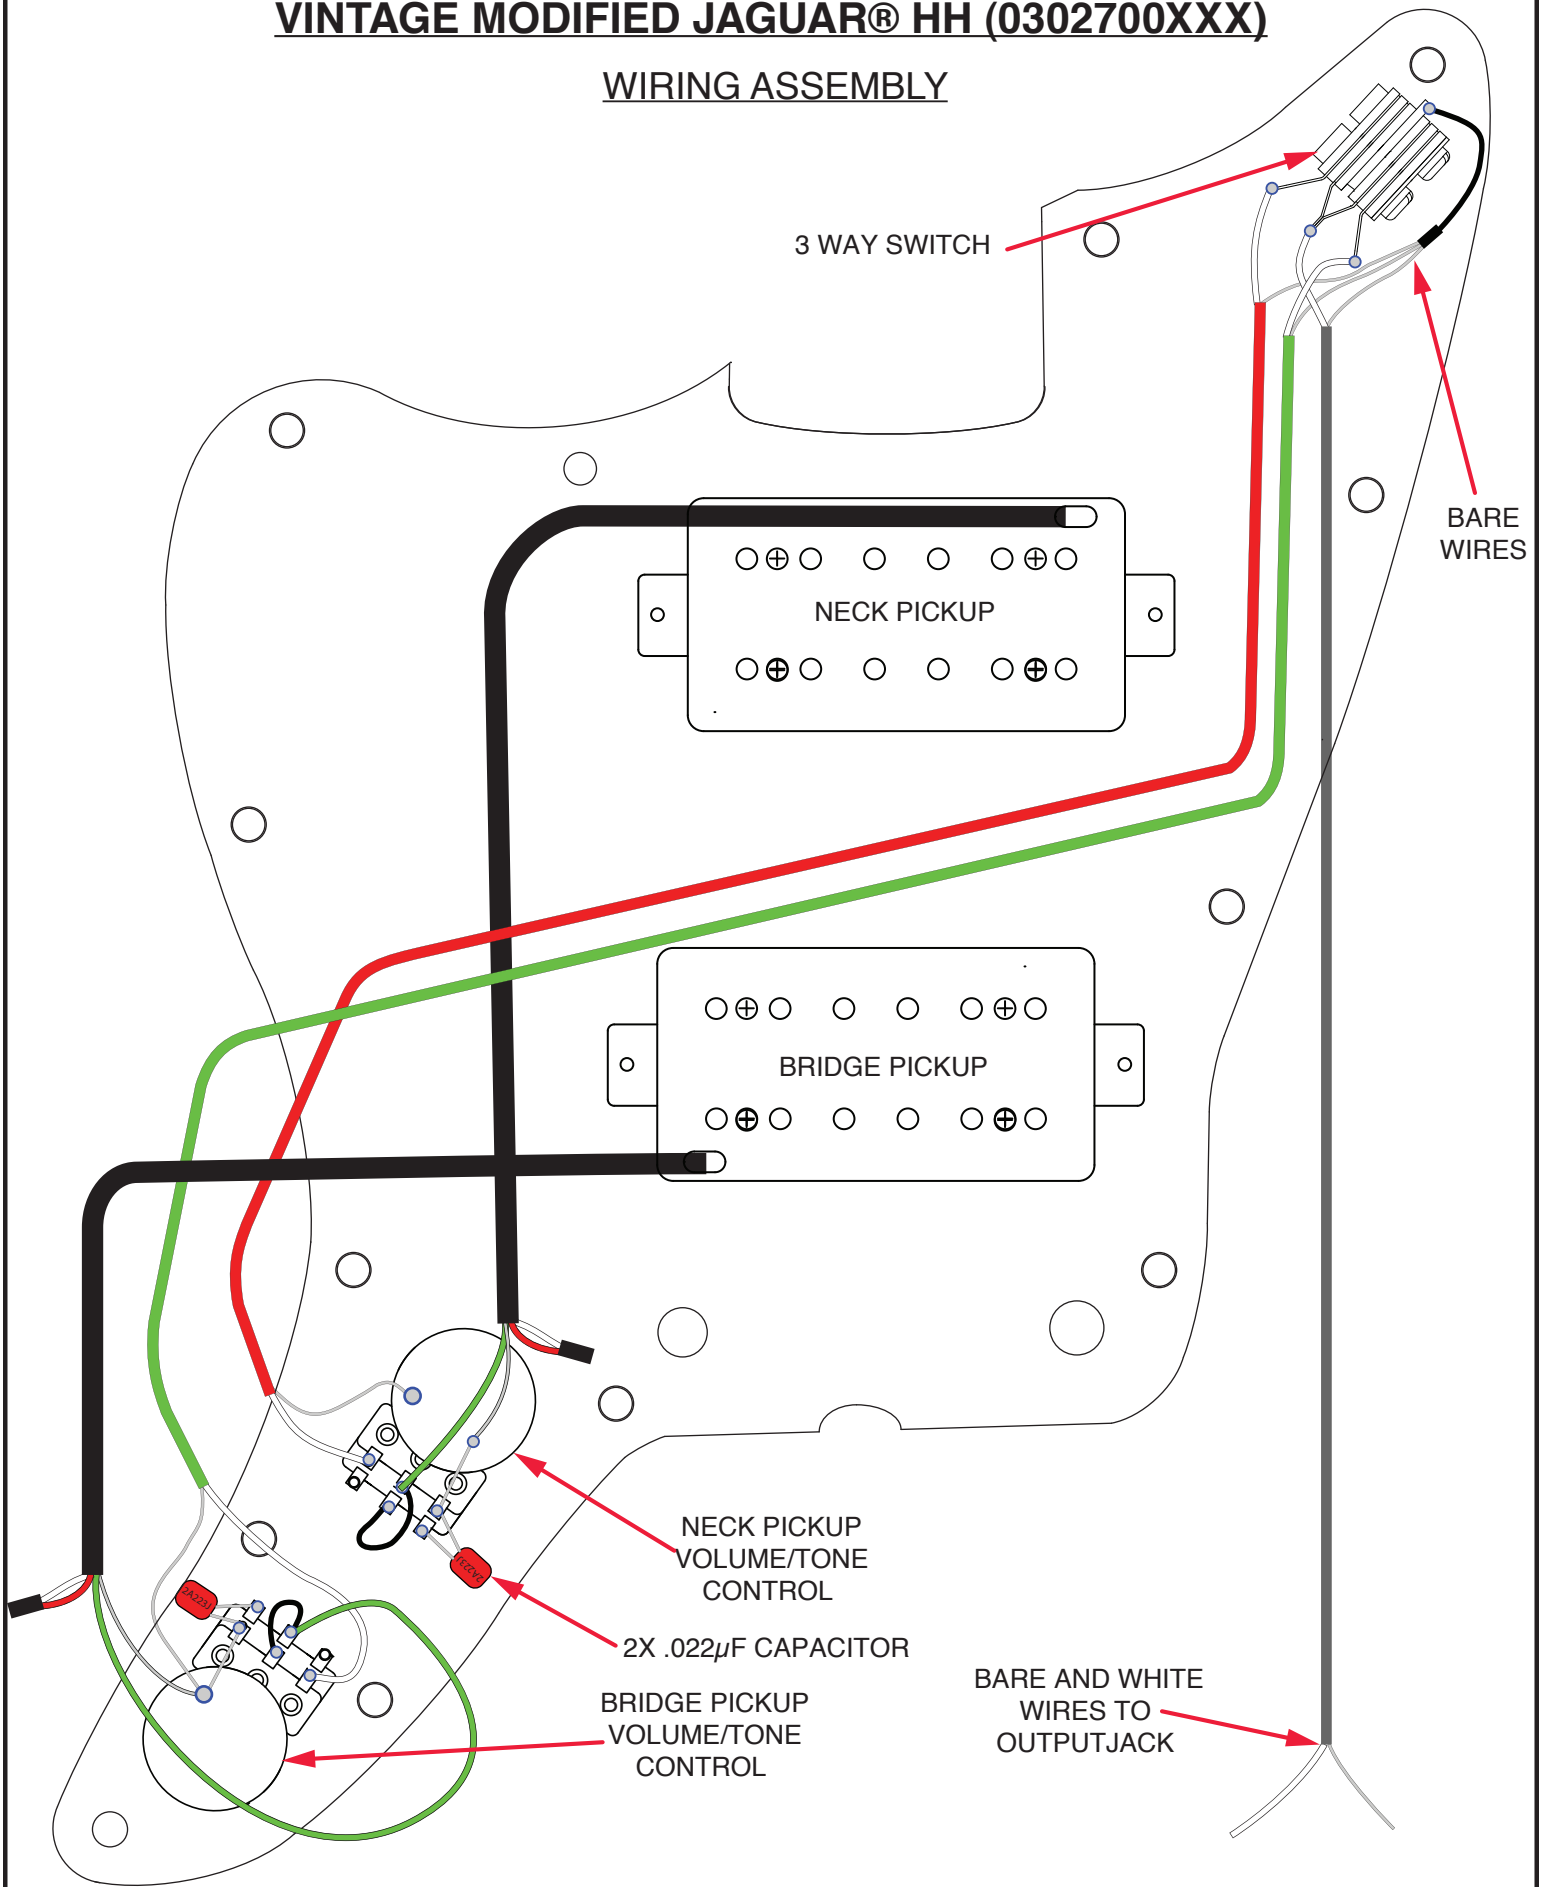

VINTAGE MODIFIED JAGUAR® HH (0302700XXX)

PARTS LAYOUT

VINTAGE MODIFIED JAGUAR® HH (0302700XXX)

WIRING ASSEMBLY

VINTAGE MODIFIED JAGUAR® HH (0302700XXX)

SWITCH AND CONTROL FUNCTION

3 WAY SWITCH

NECK PICKUP

BRIDGE PICKUP

3 WAY SWITCH POSITION			
●-○-○ 1	○-○-○ 2	○-○-○ 3	← 3 WAY SWITCH POSITION
■	■	□	← NECK PICKUP
□	■	■	← BRIDGE PICKUP
■	PICKUP IS ON		INDICATES POSITION OF 3 WAY SWITCH 
□	PICKUP IS OFF		

NECK PICKUP VOLUME/TONE CONTROL [INNER - VOLUME
OUTER - TONE

BRIDGE PICKUP VOLUME/TONE CONTROL [INNER - VOLUME
OUTER - TONE