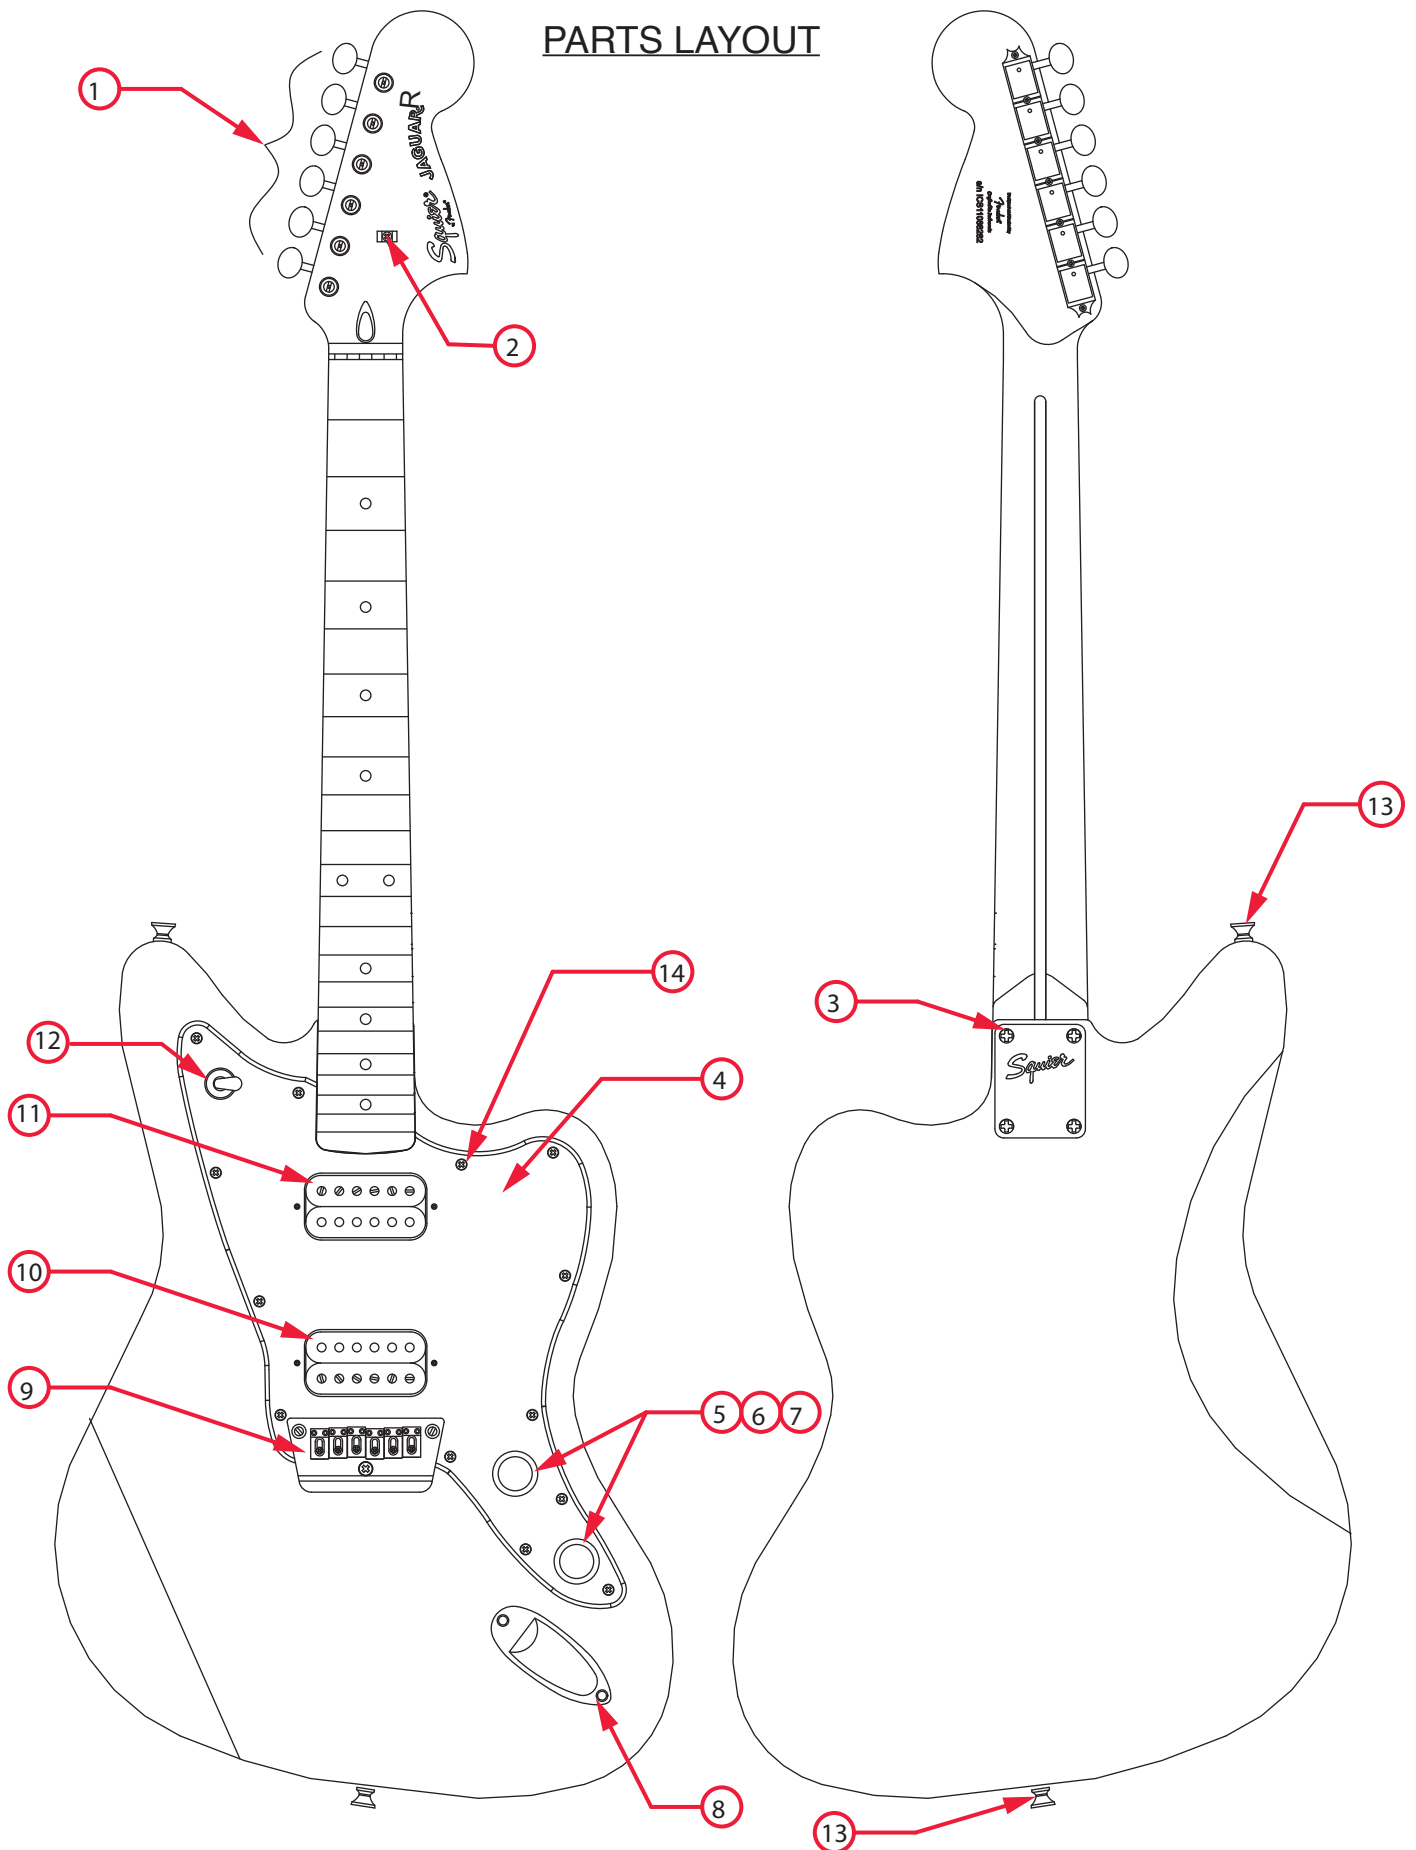

VINTAGE MODIFIED JAGUAR® HH (0302700XXX)

PARTS LAYOUT

VINTAGE MODIFIED JAGUAR® HH (0302700XXX)

WIRING ASSEMBLY

VINTAGE MODIFIED JAGUAR® HH (0302700XXX)

SWITCH AND CONTROL FUNCTION

3 WAY SWITCH

NECK PICKUP

BRIDGE PICKUP

3 WAY SWITCH POSITION			
●-○-○ 1	○-○-○ 2	○-○-○ 3	← 3 WAY SWITCH POSITION
■	■	□	← NECK PICKUP
□	■	■	← BRIDGE PICKUP
■	PICKUP IS ON		INDICATES POSITION OF 3 WAY SWITCH 
□	PICKUP IS OFF		

NECK PICKUP VOLUME/TONE CONTROL [INNER - VOLUME
OUTER - TONE

BRIDGE PICKUP VOLUME/TONE CONTROL [INNER - VOLUME
OUTER - TONE