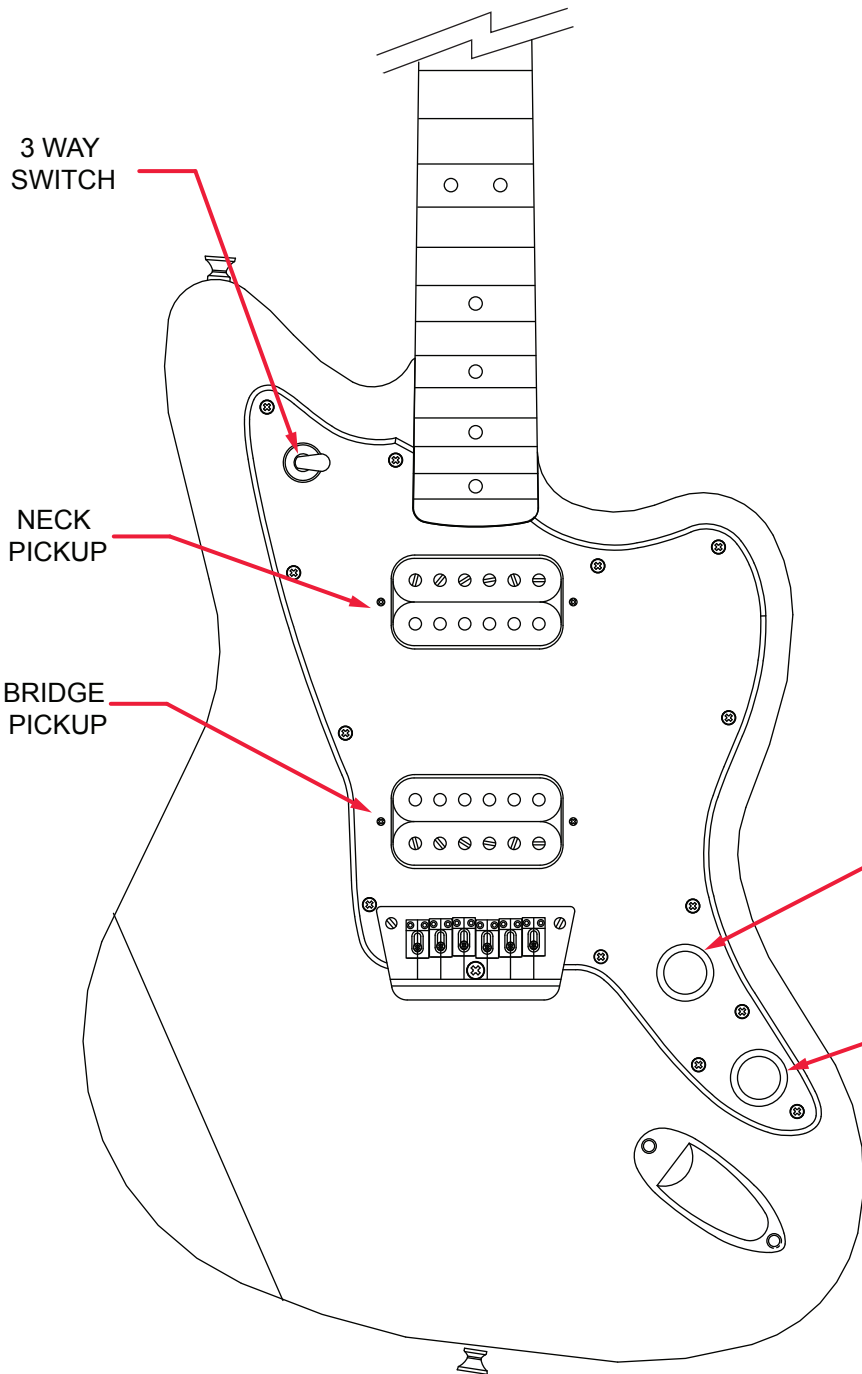

VINTAGE MODIFIED JAGUAR® HH (0302700XXX)

PARTS LAYOUT

VINTAGE MODIFIED JAGUAR® HH (0302700XXX)

WIRING ASSEMBLY

VINTAGE MODIFIED JAGUAR® HH (0302700XXX)

SWITCH AND CONTROL FUNCTION

3 WAY SWITCH

NECK PICKUP

BRIDGE PICKUP

3 WAY SWITCH POSITION			
●-○-○ 1	○-○-○ 2	○-○-○ 3	← 3 WAY SWITCH POSITION
■	■	□	← NECK PICKUP
□	■	■	← BRIDGE PICKUP
■	PICKUP IS ON		INDICATES POSITION OF 3 WAY SWITCH 
□	PICKUP IS OFF		

NECK PICKUP VOLUME/TONE CONTROL [INNER - VOLUME
OUTER - TONE

BRIDGE PICKUP VOLUME/TONE CONTROL [INNER - VOLUME
OUTER - TONE