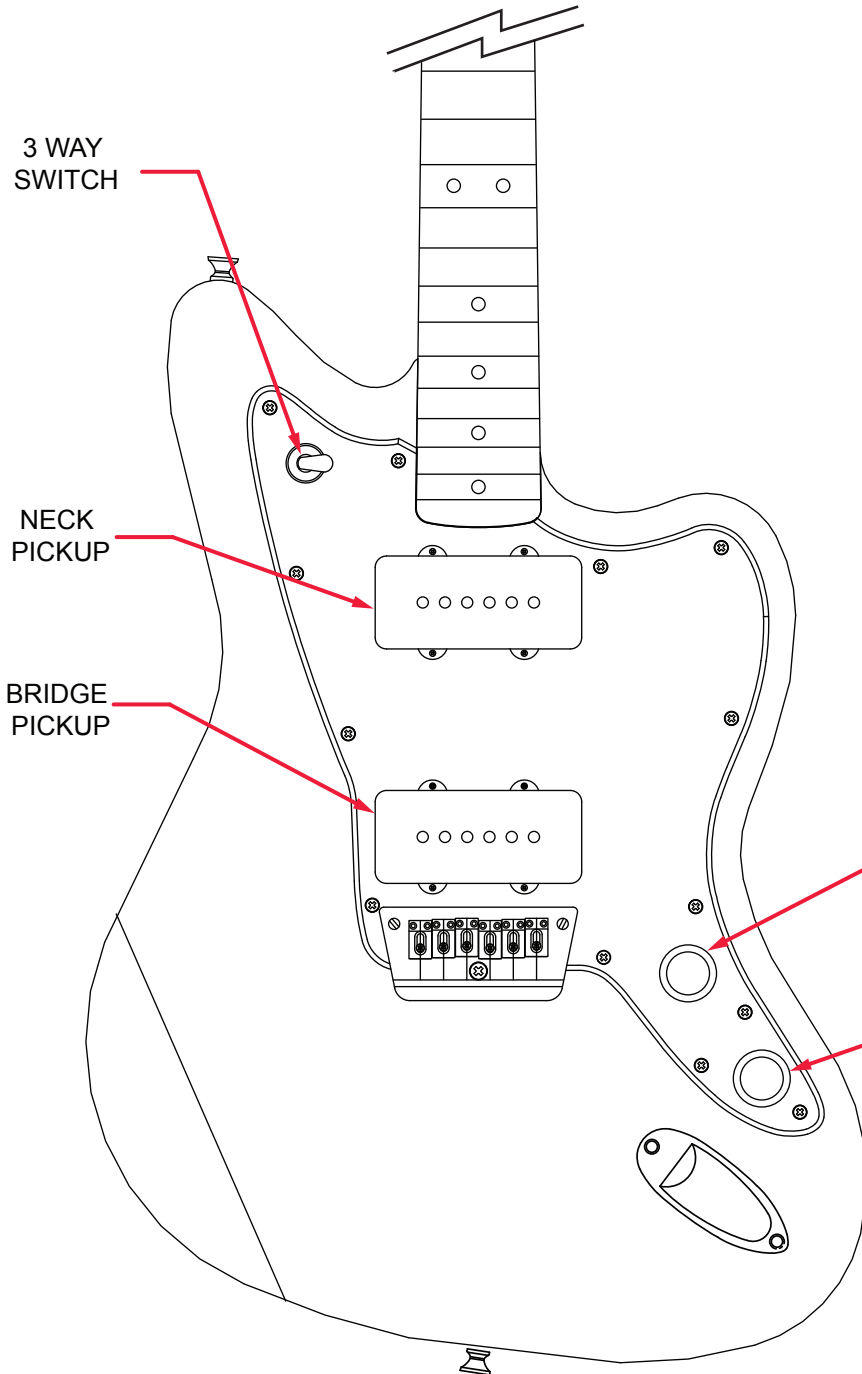

## PARTS LAYOUT

## SWITCH AND CONTROL FUNCTION

3 WAY SWITCH POSITION			
 1	 2	 3	← 3 WAY SWITCH POSITION
			← NECK PICKUP
			← BRIDGE PICKUP
	PICKUP IS ON	INDICATES POSITION OF 3 WAY SWITCH	
	PICKUP IS OFF	 1	

NECK PICKUP VOLUME/TONE CONTROL  
 INNER - VOLUME  
 OUTER - TONE

BRIDGE PICKUP VOLUME/TONE CONTROL  
 INNER - VOLUME  
 OUTER - TONE