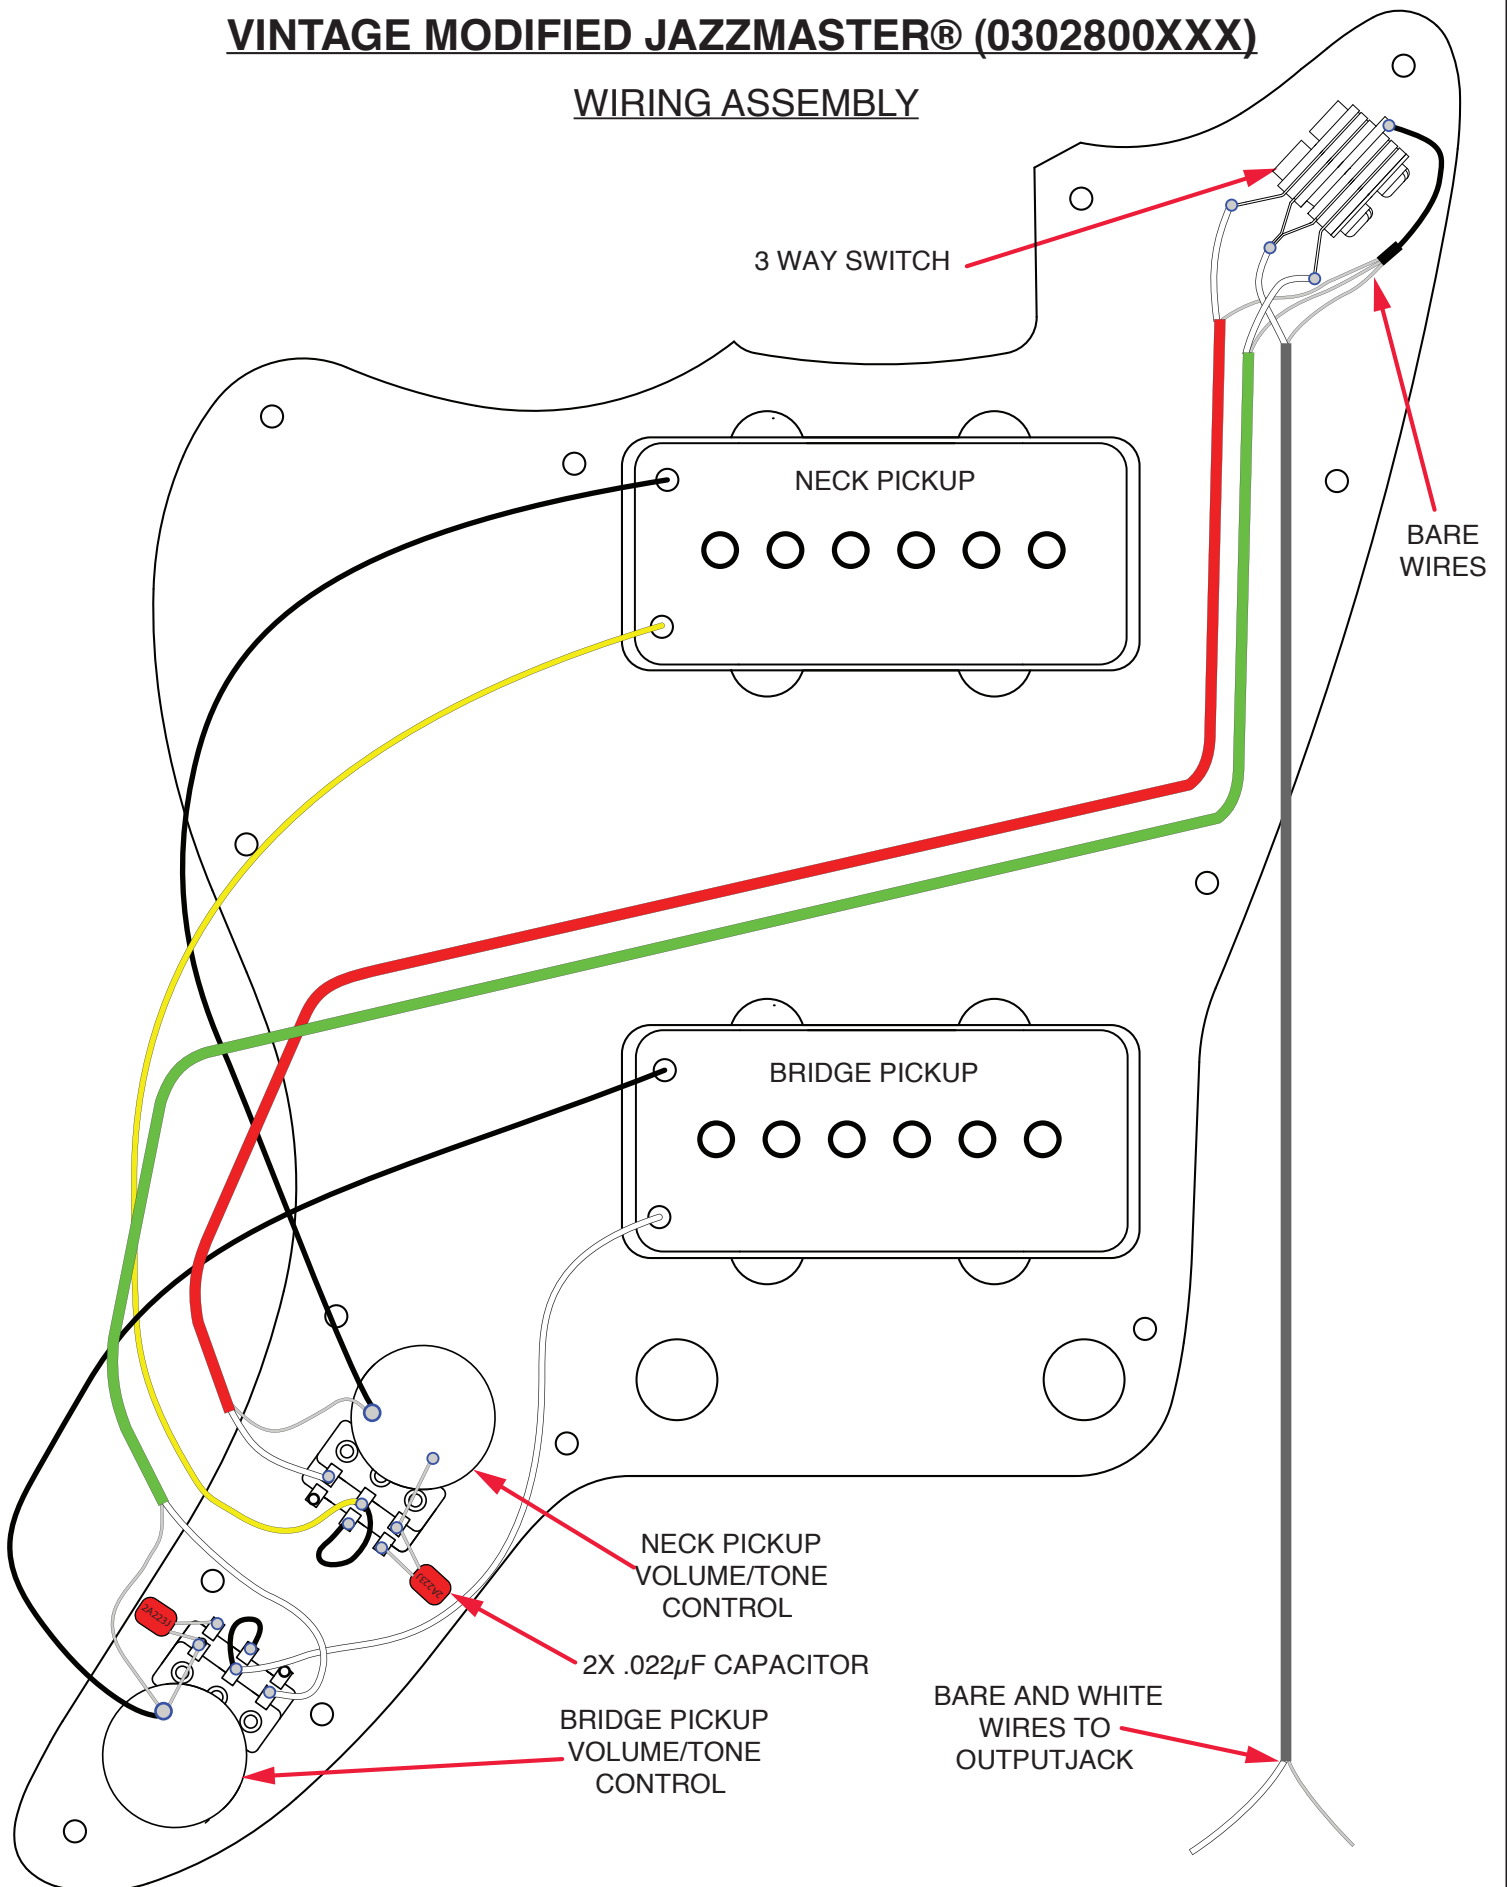

VINTAGE MODIFIED JAZZMASTER® (0302800XXX)

WIRING ASSEMBLY