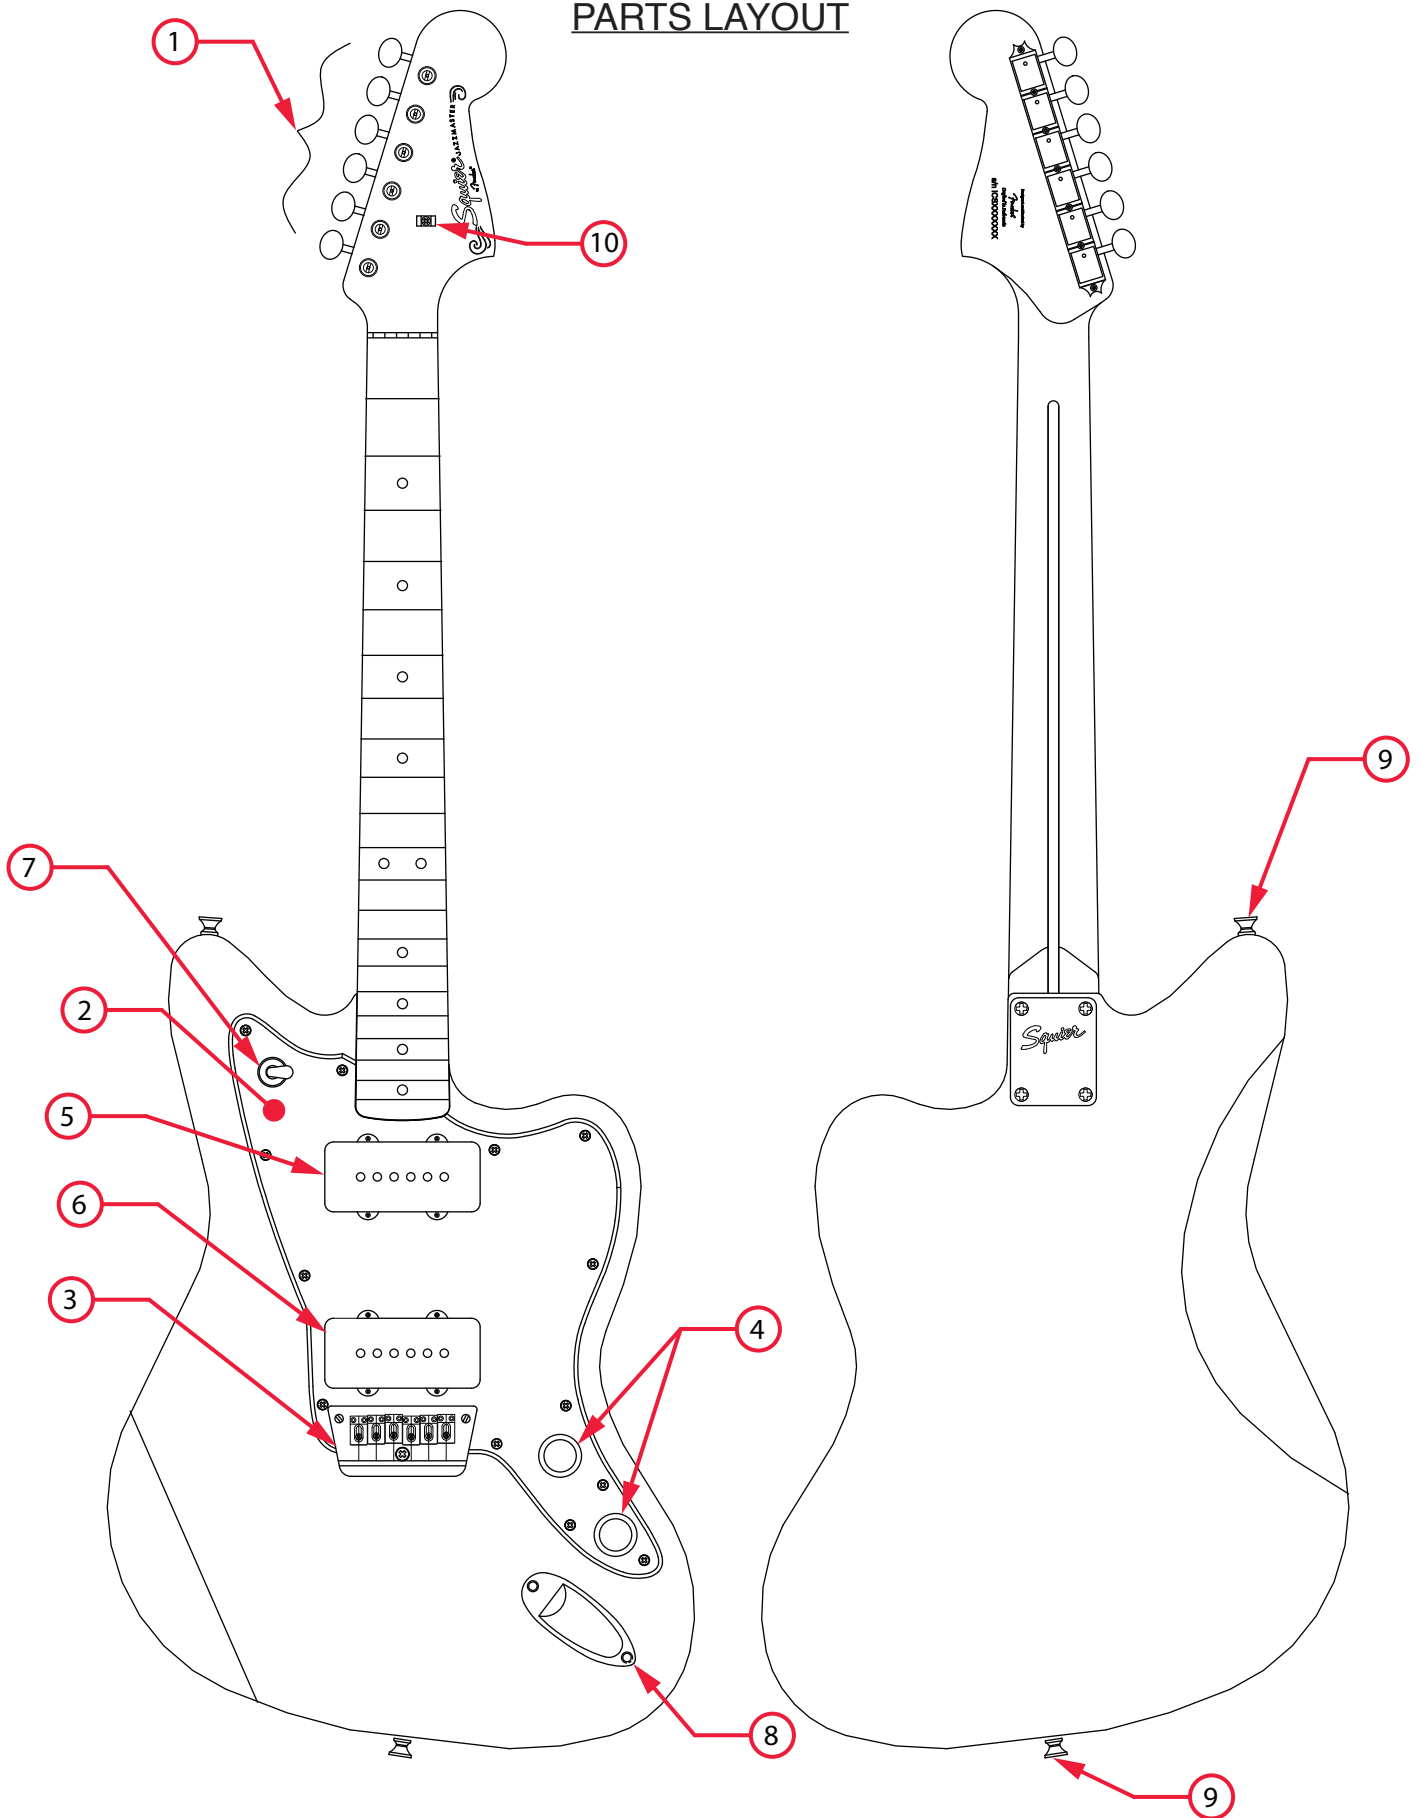

# VINTAGE MODIFIED JAZZMASTER® (0302800XXX)

## PARTS LAYOUT

## SWITCH AND CONTROL FUNCTION

3 WAY SWITCH POSITION			
 1	 2	 3	← 3 WAY SWITCH POSITION
			← NECK PICKUP
			← BRIDGE PICKUP
	PICKUP IS ON	INDICATES POSITION OF 3 WAY SWITCH	
	PICKUP IS OFF	 1	

NECK PICKUP VOLUME/TONE CONTROL  
 INNER - VOLUME  
 OUTER - TONE

BRIDGE PICKUP VOLUME/TONE CONTROL  
 INNER - VOLUME  
 OUTER - TONE