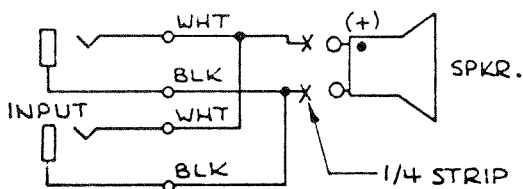

# FENDER 1-12, 2-12, 2-10, 4-10, 4-12 OB GUITAR SPEAKER ENCLOSURE

TYPE 1 (022476)

TYPE 5 (022583)

TYPE 2 (022478)

TYPE 3 (022479)

TYPE 4 (022480)

MODEL S	SCHEMATIC	
	TYPE	NO.
1-12 OB	211510	1 022476
1-12 OB DELUXE	211511	5 022583
2-12 OB	211512	2 022478
2-12 OB DELUXE	211513	3 022479
2-10 OB	211514	2 022478
2-10 OB DELUXE	211515	2 022478
4-10 OB	211516	4 022480
4-12 OB	211518	4 022480

<b>Fender® / ROGERS® / Rhodes®</b>			
<small>CBS MUSICAL INSTRUMENTS — A DIVISION OF CBS, INC. FULLERTON, CALIFORNIA 92631</small>			
PART NAME			
SCHEMATICS, OPEN BACK GUITAR SPKRS.			
RELEASE	SIZE	PART NO.	REV
	B	022476	+
SCALE	MODEL		
NA	+	+	+