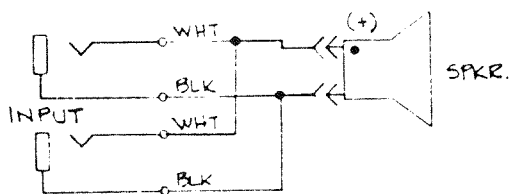

# FENDER 1-12, 2-12, 2-10, 4-10, 4-12 OB GUITAR SPEAKER ENCLOSURE

TYPE 1 (022476)

TYPE 5 (022583)

TYPE 2 (022478)

TYPE 3 (022479)

TYPE 4 (022480)

MODEL S	SCHEMATIC	
	TYPE	NO.
1-12 OB	211510	1 022476
1-12 OB DELUXE	211511	5 022583
2-12 OB	211512	2 022478
2-12 OB DELUXE	211513	3 022479
2-10 OB	211514	2 022478
2-10 OB DELUXE	211515	2 022478
4-10 OB	211516	4 022480
4-12 OB	211518	4 022480

<b>Fender® / ROGERS® / Rhodes®</b>			
<small>CBS MUSICAL INSTRUMENTS — A DIVISION OF CBS, INC. FULLERTON, CALIFORNIA 92631</small>			
PART NAME			
SCHEMATICS, OPEN BACK GUITAR SPKRS.			
RELEASE	SIZE	PART NO.	REV
	B	022476	+
SCALE	MODEL		
NA	+	+	+