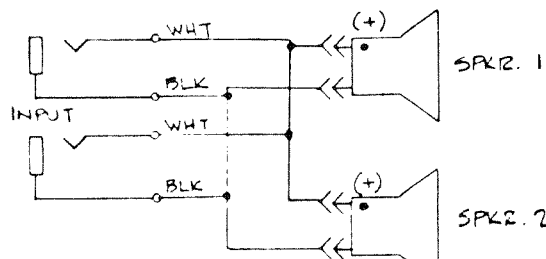

# FENDER 1-12, 2-12, 2-10, 4-10, 4-12 OB GUITAR SPEAKER ENCLOSURE

TYPE 1 (022476)

TYPE 5 (022583)

TYPE 2 (022478)

TYPE 3 (022479)

TYPE 4 (022480)

MODEL S	SCHEMATIC	
	TYPE	NO.
1-12 OB	211510	1 022476
1-12 OB DELUXE	211511	5 022583
2-12 OB	211512	2 022478
2-12 OB DELUXE	211513	3 022479
2-10 OB	211514	2 022478
2-10 OB DELUXE	211515	2 022478
4-10 OB	211516	4 022480
4-12 OB	211518	4 022480

<b>Fender® / ROGERS® / Rhodes®</b>			
<small>CBS MUSICAL INSTRUMENTS — A DIVISION OF CBS, INC. FULLERTON, CALIFORNIA 92631</small>			
PART NAME			
SCHEMATICS, OPEN BACK GUITAR SPKRS.			
RELEASE	SIZE	PART NO.	REV
	B	022476	+
SCALE	MODEL		
NA	+	+	+