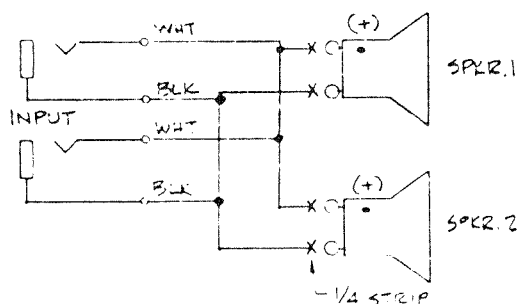

# FENDER 1-12, 2-12, 2-10, 4-10, 4-12 OB GUITAR SPEAKER ENCLOSURE

TYPE 1 (022476)

TYPE 5 (022583)

TYPE 2 (022478)

TYPE 3 (022479)

TYPE 4 (022480)

MODEL S	SCHEMATIC	
	TYPE	NO.
1-12 OB	211510	1 022476
1-12 OB DELUXE	211511	5 022583
2-12 OB	211512	2 022478
2-12 OB DELUXE	211513	3 022479
2-10 OB	211514	2 022478
2-10 OB DELUXE	211515	2 022478
4-10 OB	211516	4 022480
4-12 OB	211518	4 022480

<b>Fender® / ROGERS® / Rhodes®</b>			
<small>CBS MUSICAL INSTRUMENTS — A DIVISION OF CBS, INC. FULLERTON, CALIFORNIA 92631</small>			
PART NAME			
SCHEMATICS, OPEN BACK GUITAR SPKRS.			
RELEASE	SIZE	PART NO.	REV
	B	022476	+
SCALE	MODEL		
NA	+	+	+