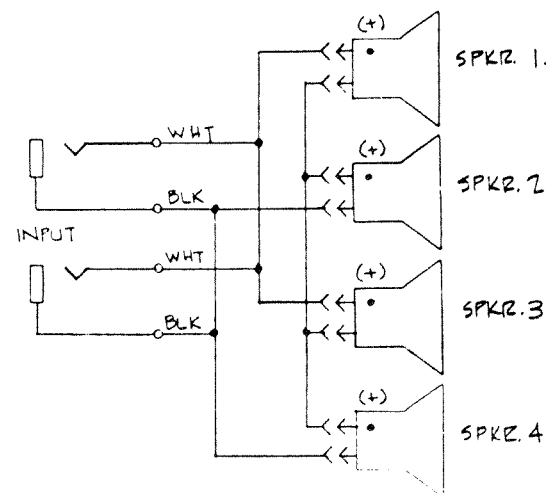

# FENDER 1-12, 2-12, 2-10, 4-10, 4-12 OB GUITAR SPEAKER ENCLOSURE

TYPE 1 (022476)

TYPE 5 (022583)

TYPE 2 (022478)

TYPE 3 (022479)

TYPE 4 (022480)

MODEL S	SCHEMATIC	
	TYPE	NO.
1-12 OB	211510	1 022476
1-12 OB DELUXE	211511	5 022583
2-12 OB	211512	2 022478
2-12 OB DELUXE	211513	3 022479
2-10 OB	211514	2 022478
2-10 OB DELUXE	211515	2 022478
4-10 OB	211516	4 022480
4-12 OB	211518	4 022480

<b>Fender® / ROGERS® / Rhodes®</b>			
<small>CBS MUSICAL INSTRUMENTS — A DIVISION OF CBS, INC. FULLERTON, CALIFORNIA 92631</small>			
PART NAME			
SCHEMATICS, OPEN BACK GUITAR SPKRS.			
RELEASE	SIZE	PART NO.	REV
	B	022476	+
SCALE	MODEL		
NA	+	+	+