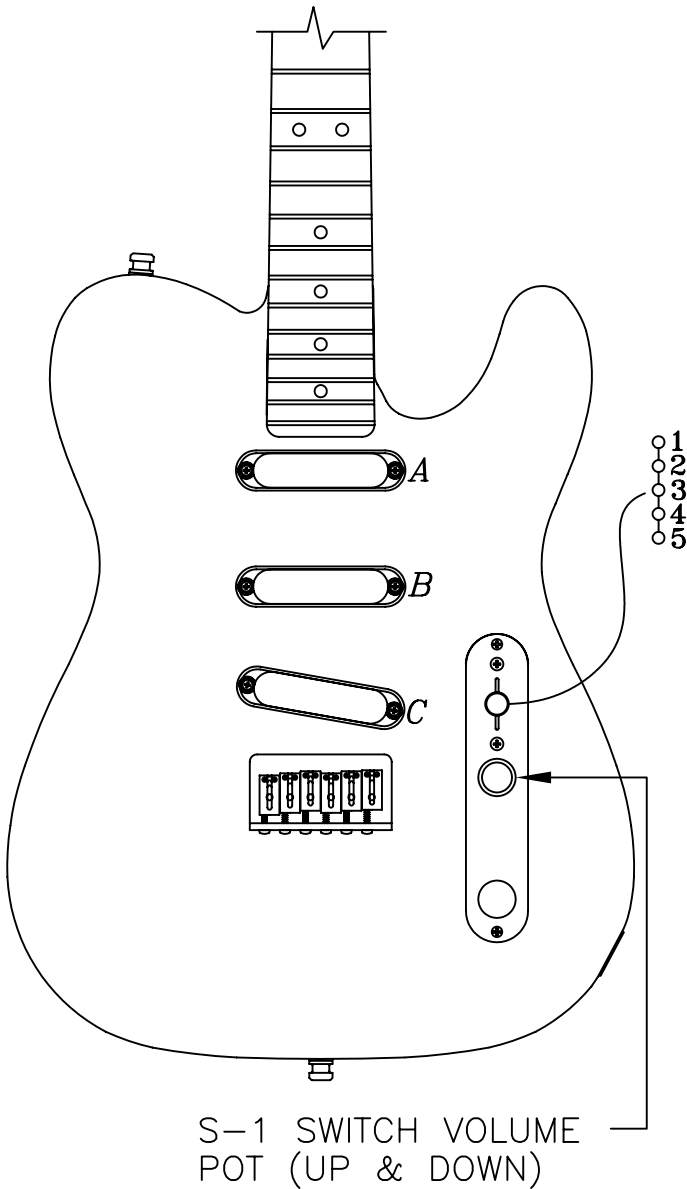

SWITCH & CONTROL FUNCTION

5 WAY SW POSITIONS, S-1 SWITCH UP					
1	2	3	4	5	POSITION
					NECK (A)
					MIDDLE (B)
					BRIDGE (C)
NECK ONLY	NECK & MIDDLE PARALLEL CONNECTION	NECK & BRIDGE PARALLEL CONNECTION	MIDDLE & BRIDGE PARALLEL CONNECTION	BRIDGE ONLY	CONNECTION

5 WAY SW POSITIONS, S-1 SWITCH DOWN					
1	2	3	4	5	POSITION
					NECK (A)
					MIDDLE (B)
					BRIDGE (C)
NECK ONLY	NECK & MIDDLE SERIES CONNECTION	MIDDLE ONLY	MIDDLE & BRIDGE SERIES CONNECTION	BRIDGE ONLY	CONNECTION

	PICKUP IS ON
	PICKUP IS OFF
<i>A</i>	PICKUP (NECK)
<i>B</i>	PICKUP (MIDDLE)
<i>C</i>	PICKUP (BRIDGE)