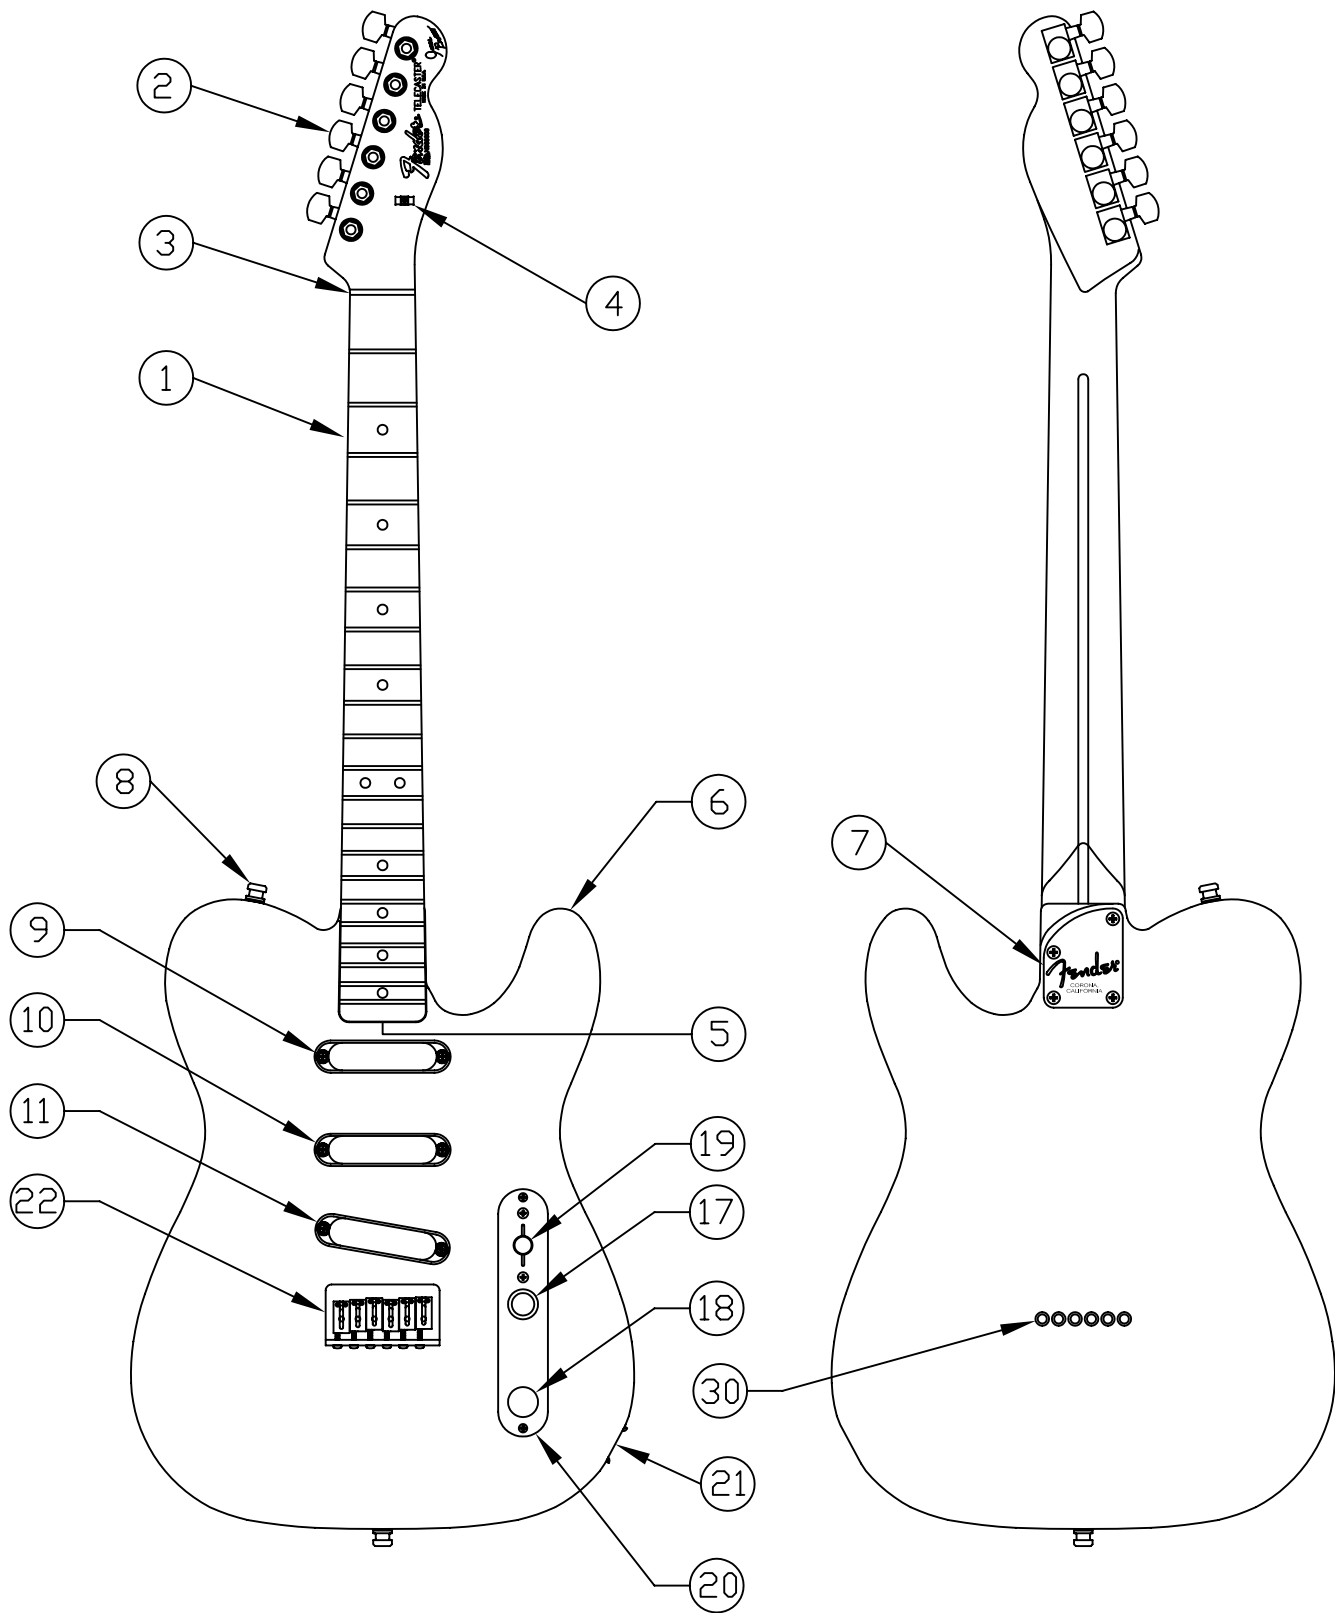

JAMES BURTON TELECASTER UPGRADE[®], 010-8602

WIRING DIAGRAM

BRIDGE ASSEMBLY

JAMES BURTON TELECASTER UPGRADE[®], 010-8602

REF.#	P/N	DESCRIPTION	REF.#	P/N	DESCRIPTION
1	0036559000	Neck, James Burton	22	0036808000	Bridge Assy, Am Std., Gold
2	0021942000	Tuning Key, XGE-1G Gold w/ Pearl		0036867000	Mounting Screw, Gold
	0058821000	Bushing	23	0036813000	Bridge Plate, Gold
	0058816000	Washer	24	0036815000	Bridge Section, Gold
3	0083675000	Bone Nut	25	0017031000	Intonation Screw (6)
4	0018803000	String Guide, Gold	26	0019395000	Intonation Spring (2)
	0018805000	Mounting Screw, Gold	27	0019394000	Intonation Spring (4)
	0020423000	Spacer	28	0026779000	Height Adjustment Screw (4)
5	0012252000	Truss Rod Adjustment Nut	29	0026780000	Height Adjustment Screw (8)
6	0071997587	Body, James Burton Tele, BRPR	30	0018876000	String Retainer Ferrule
	0071997588	Body, James Burton Tele, BBPF			
7	0071998000	Plate-Neck, Deluxe Gtr, Gold			
	0018785000	Mounting Screw, Gold			
8	0021950000	Strap Button, Gold			
	0018845000	Mounting Screw, Gold			
	0020491000	Washer, Felt White			
	0019056000	Washer, Felt Black			
9	0071798000	Pickup Assy, Neck			
	0036810000	Mounting Screw			
	0036563000	Washer			
	0036564000	O-Ring			
10	0071799000	Pickup Assy, Mid			
	0036810000	Mounting Screw			
	0036563000	Washer			
	0036564000	O-Ring			
11	0071800000	Pickup Assy, Bridge			
	0036810000	Mounting Screw			
	0036563000	Washer			
	0036564000	O-Ring			
12	0061260000	S-1 Sw/Pot Assy. - J. Burton Tele			
	0016352000	Mounting Hex Nut			
	0016436000	Lock Washer			
13	0019064000	Control 250K Audio			
	0016352000	Mounting Hex Nut			
	0016436000	Lock Washer			
14	0039003000	Switch, Lever 5 Position			
	0018790000	Mounting Screw, Gold			
	0016436000	Lock Washer			
15	0024832000	Capacitor, .022uF, 250V			
16	0012869000	Solder Lug			
	0015116000	Mounting Screw			
17	0059273000	Switch Knob, Gold			
	0028897000	Set Screw, Gold			
	0059278000	Coupling Sleeve			
	0059271000	Switch Cap, Gold			
18	0059273000	Knob Control Burton, Gold			
	0028897000	Set Screw, Gold			
19	0018359000	Knob-Switch Vintage Tele			
20	0019336000	Control Plate Tele, Gold			
21	0040808000	Output Jack			
	0016436000	Lock Washer			
	0018824000	Mounting Hex Nut, Gold			
	0010363000	Jack Ferrule, Gold			