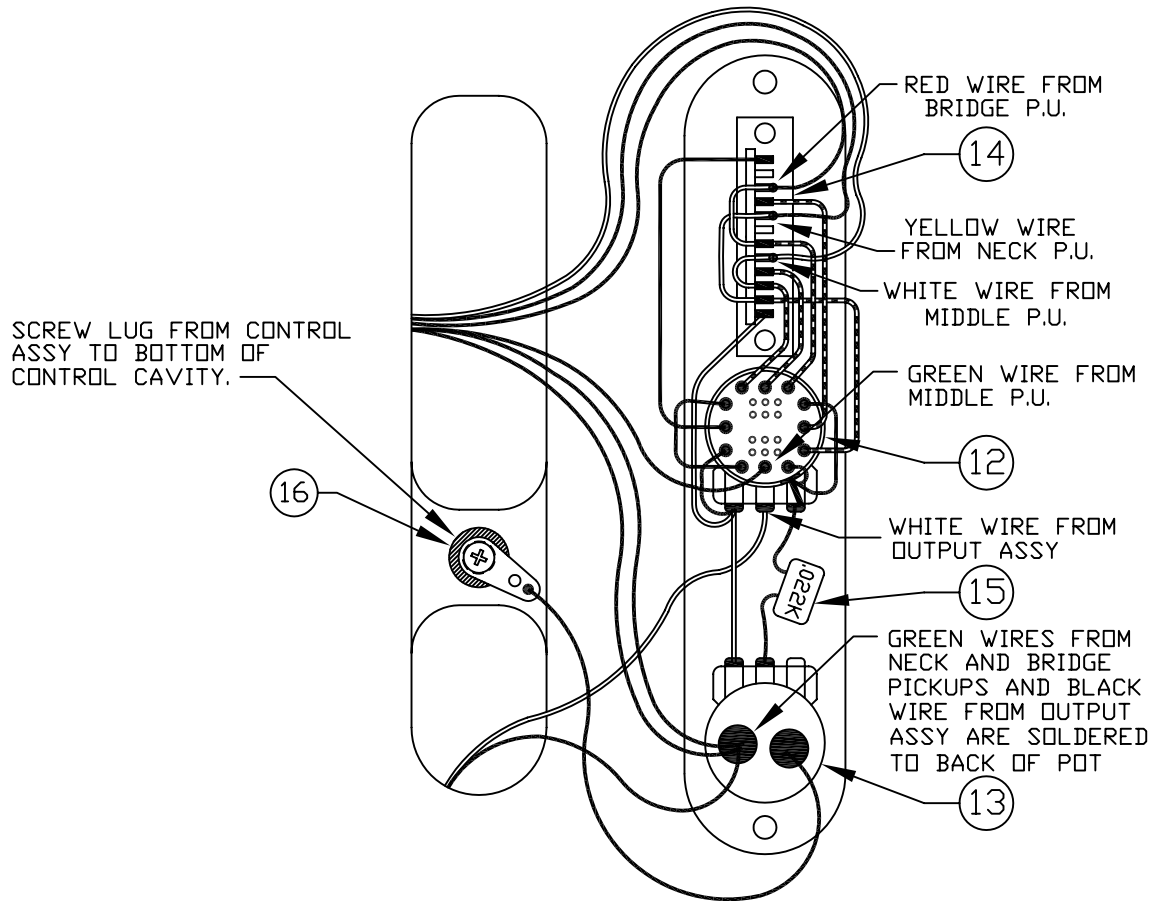

WIRING DIAGRAM