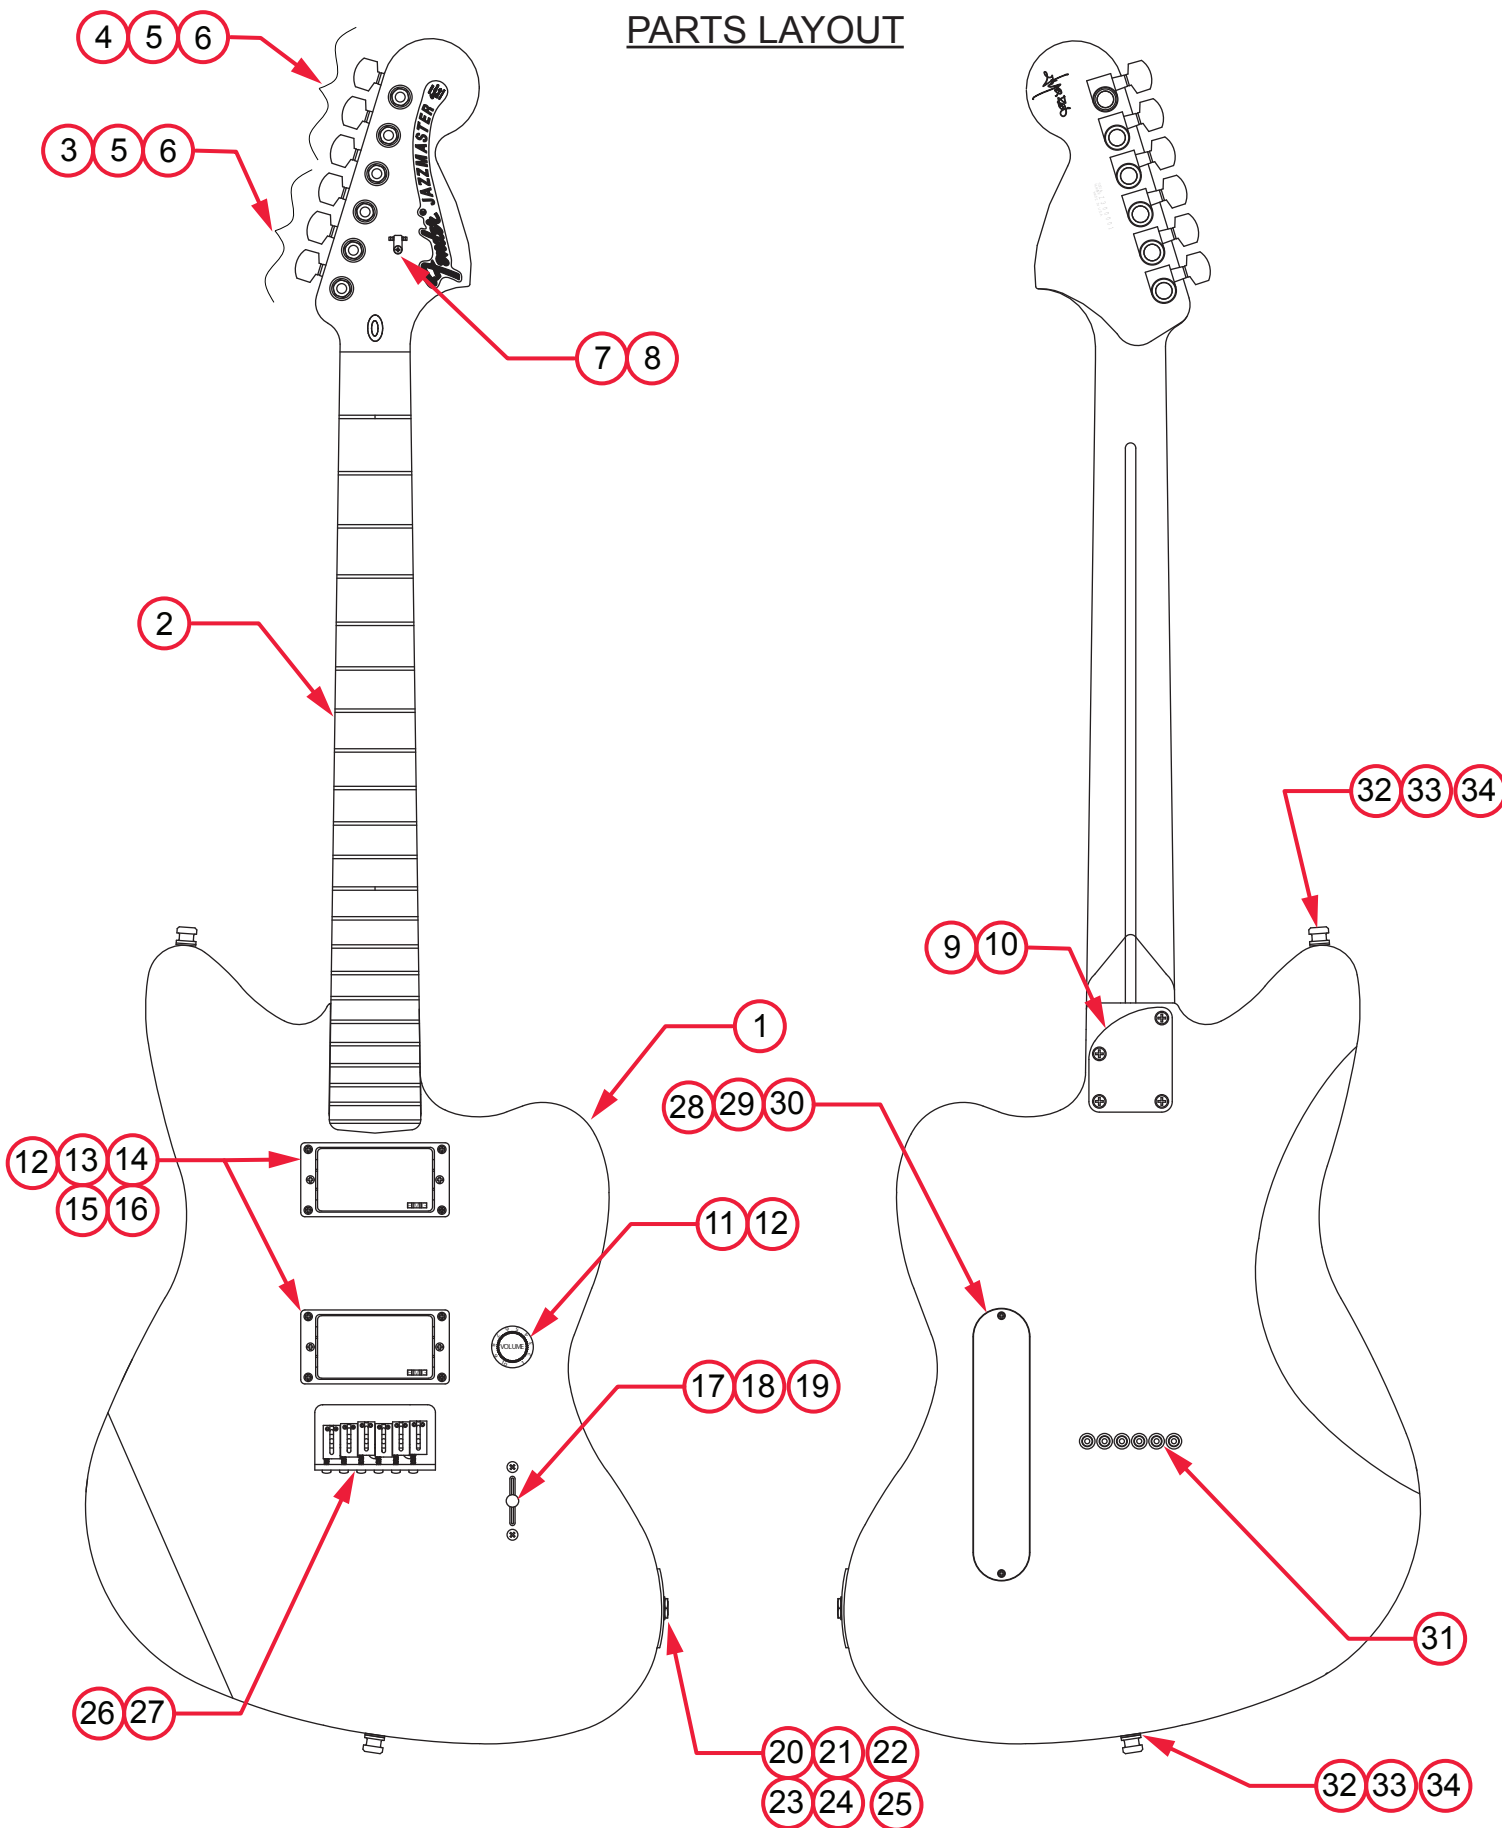

JIM ROOT JAZZMASTER® (0115300706)

PARTS LAYOUT

JIM ROOT JAZZMASTER® (0115300706)

PARTS LIST

REF#	DESCRIPTION	PART NUMBER
1	BODY JIM ROOT JAZZMASTER SATIN BLACK	7700401506
2	NECK JIM ROT JAZZMASTER EBONY FB	7700402000
3	KEY LOCKING BLACK (1,2,3)	0061443000
4	KEY LOCKING BLACK (4,5,6)	0061444000
5	WASHER KEY BLACK	0063289000
6	BUSHING KEY BLACK	0063290000
7	STRING TREE AS BLACK	0021537010
8	SCREW SMAB 3 X 3/8 PHP BLX	9280530412
9	NECK PLATE CUTAWAY NO LOGO BLACK	0074243000
10	SCREW SMA 8 X 1-3/4 OHP BLACK	0036820049
11	KNOB STRAT VOLUME BLACK	0991365000
12	PICKUP SET WITH VOLUME CONTROL & WIRING EMG	7703658000
13	BEZEL BLACK TREMBUCKER	9280500412
14	SCREW M 3-48 X 1 PHP BLX	0054118000
15	SPRING HB MTG 3/4"	0050167049
16	SCREW SMAB 2 X 1/2 FHP BLX	9280530407
17	SWITCH 3-WAY LEVER	0992041000
18	KNOB SWITCH LEVER BLACK	0994939000
19	SCREW M 6-32 X 5/8 RHP BLX	0075500000
20	JACK PLATE OVAL BLACK	9280520409
21	JACK PHONE STEREO 12B	0013043000
22	WASHER FLAT 3/8 X .614 BLACK	0031153010
23	WASHER LOCK INTL 3/8 X .687	0016436049
24	NUT HEX 3/8-32 X 3/32 TK BLX	0019283000
25	SCREW SMA 4 X 1/2 OPH BLX	0018113049
26	BRIDGE ASSY AM STD NO TREM BLACK	0036809000
26A	BRIDGE PLATE NON TEM BLACK KNIGHT	0036814000
26B	BRIDGE SECTIONS BLACK KNIGHT	0036816000
26C	SCREW M 4-40 X 5/8 PHP BLK	0017031049
26D	SPRING BRIDGE 4 COIL 3/8 BLACK	0019394049
26E	SPRING BRIDGE 3 COIL 1/4 BLACK	0019395049
26F	SCREWW HEIGHT ADJUST 1/4	0026779049
26G	SCREW HEIGHT ADJUST 5/16	0026780049
27	SCREW SMA 8 X 5/8 FH PH BLK	0036866000

*= NOT PICTURED IN DIAGRAM

JIM ROOT JAZZMASTER® (0115300706)

SWITCH AND CONTROL FUNCTION

3 WAY SWITCH POSITION			
			← 3 WAY SWITCH POSITION
			← NECK PICKUP
			← BRIDGE PICKUP
	PICKUP IS ON	INDICATES POSITION OF 3 WAY SWITCH	
	PICKUP IS OFF		
			 INDICATES POSITION OF 3 WAY SWITCH