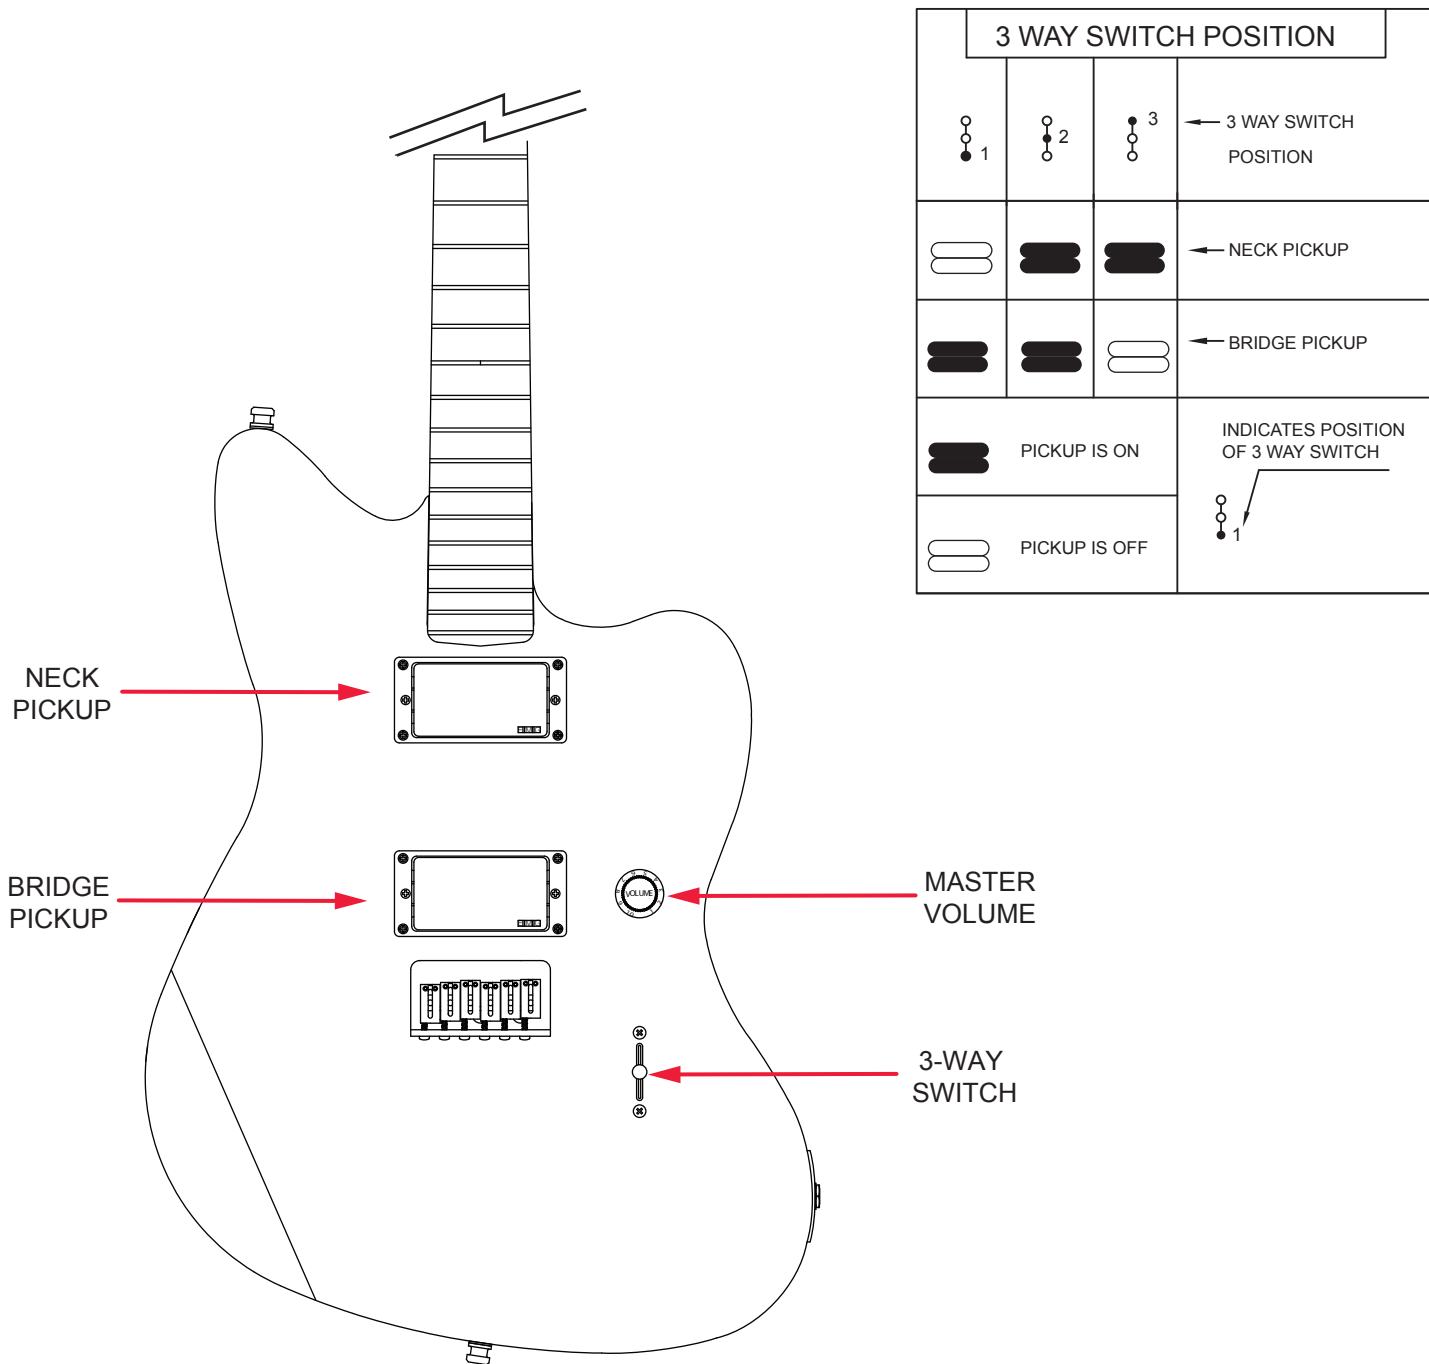

JIM ROOT JAZZMASTER® (0115300706)

PARTS LAYOUT

JIM ROOT JAZZMASTER® (0115300706)

PARTS LIST

REF#	DESCRIPTION	PART NUMBER
1	BODY JIM ROOT JAZZMASTER SATIN BLACK	7700401506
2	NECK JIM ROT JAZZMASTER EBONY FB	7700402000
3	KEY LOCKING BLACK (1,2,3)	0061443000
4	KEY LOCKING BLACK (4,5,6)	0061444000
5	WASHER KEY BLACK	0063289000
6	BUSHING KEY BLACK	0063290000
7	STRING TREE AS BLACK	0021537010
8	SCREW SMAB 3 X 3/8 PHP BLX	9280530412
9	NECK PLATE CUTAWAY NO LOGO BLACK	0074243000
10	SCREW SMA 8 X 1-3/4 OHP BLACK	0036820049
11	KNOB STRAT VOLUME BLACK	0991365000
12	PICKUP SET WITH VOLUME CONTROL & WIRING EMG	7703658000
13	BEZEL BLACK TREMBUCKER	9280500412
14	SCREW M 3-48 X 1 PHP BLX	0054118000
15	SPRING HB MTG 3/4"	0050167049
16	SCREW SMAB 2 X 1/2 FHP BLX	9280530407
17	SWITCH 3-WAY LEVER	0992041000
18	KNOB SWITCH LEVER BLACK	0994939000
19	SCREW M 6-32 X 5/8 RHP BLX	0075500000
20	JACK PLATE OVAL BLACK	9280520409
21	JACK PHONE STEREO 12B	0013043000
22	WASHER FLAT 3/8 X .614 BLACK	0031153010
23	WASHER LOCK INTL 3/8 X .687	0016436049
24	NUT HEX 3/8-32 X 3/32 TK BLX	0019283000
25	SCREW SMA 4 X 1/2 OPH BLX	0018113049
26	BRIDGE ASSY AM STD NO TREM BLACK	0036809000
26A	BRIDGE PLATE NON TEM BLACK KNIGHT	0036814000
26B	BRIDGE SECTIONS BLACK KNIGHT	0036816000
26C	SCREW M 4-40 X 5/8 PHP BLK	0017031049
26D	SPRING BRIDGE 4 COIL 3/8 BLACK	0019394049
26E	SPRING BRIDGE 3 COIL 1/4 BLACK	0019395049
26F	SCREWW HEIGHT ADJUST 1/4	0026779049
26G	SCREW HEIGHT ADJUST 5/16	0026780049
27	SCREW SMA 8 X 5/8 FH PH BLK	0036866000

*= NOT PICTURED IN DIAGRAM

JIM ROOT JAZZMASTER® (0115300706)

SWITCH AND CONTROL FUNCTION

3 WAY SWITCH POSITION			
			← 3 WAY SWITCH POSITION
			← NECK PICKUP
			← BRIDGE PICKUP
	PICKUP IS ON	INDICATES POSITION OF 3 WAY SWITCH	
	PICKUP IS OFF		
			 INDICATES POSITION OF 3 WAY SWITCH