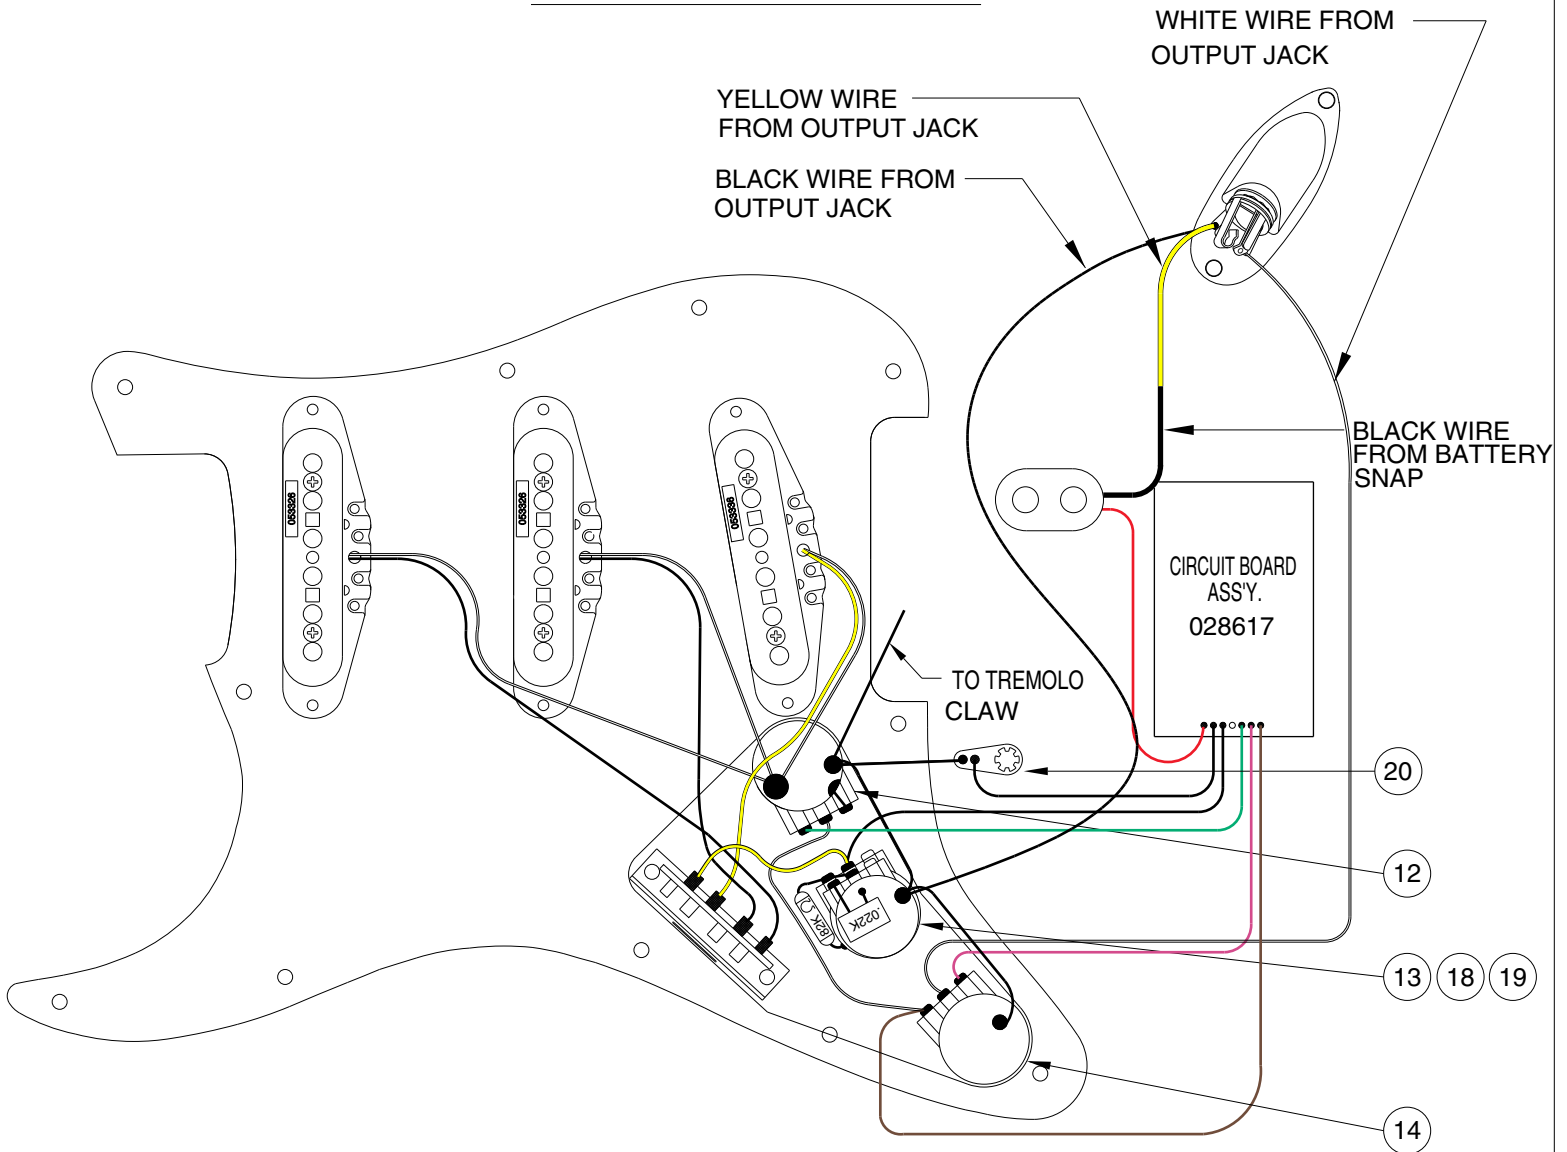

PICKGUARD ASSEMBLY