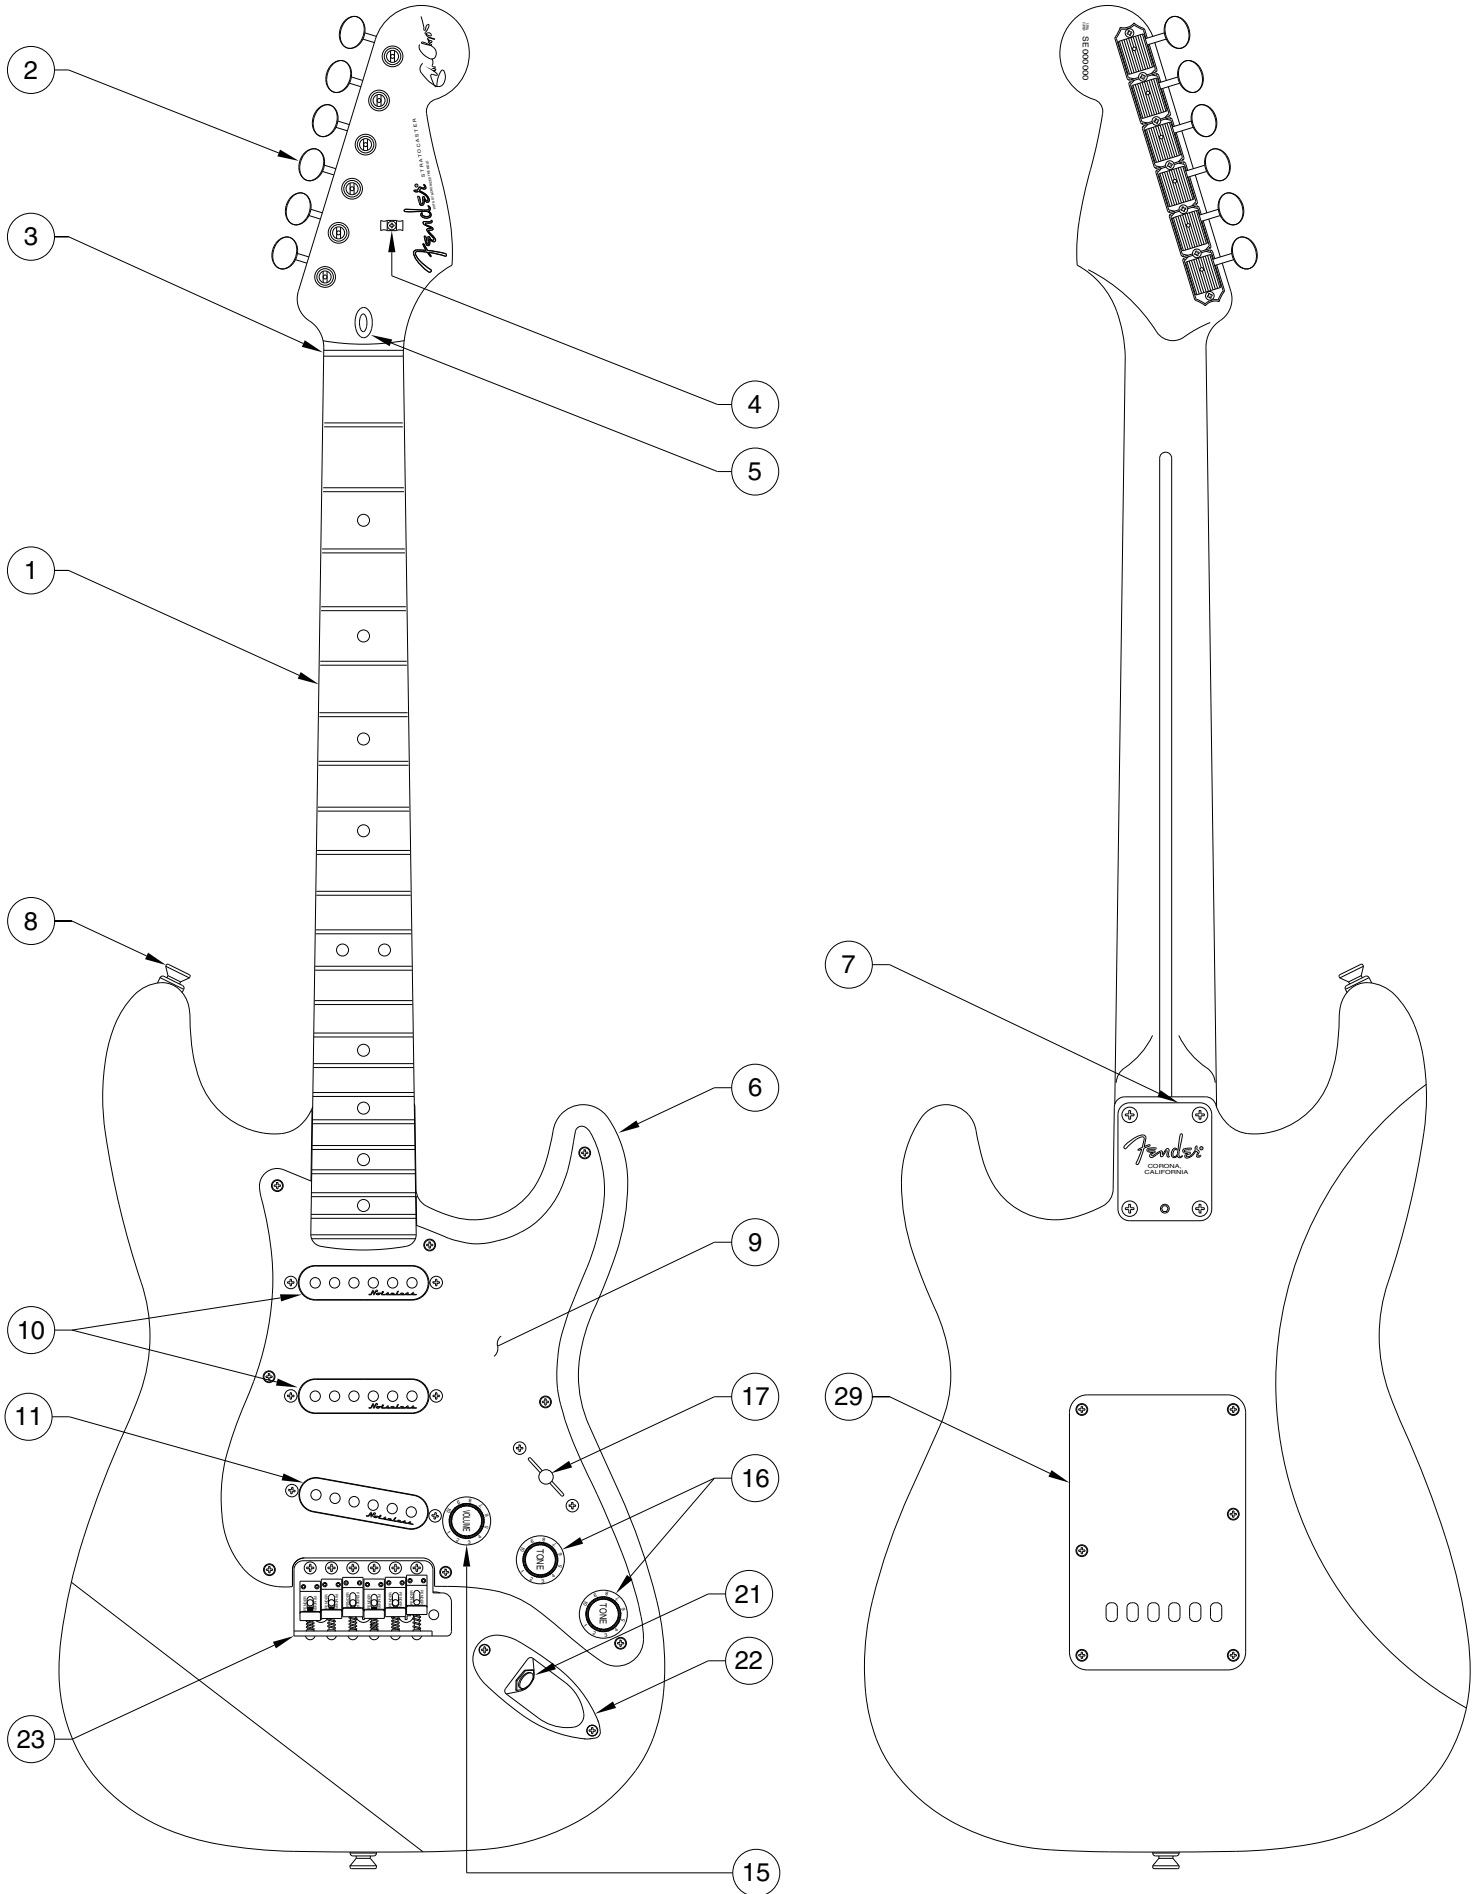

# ERIC CLAPTON STRATOCASTER UPGRADE 0117602

PICKGUARD ASSEMBLY

BRIDGE ASSEMBLY

Body Part Number	
0028451505	Olympic White
0028451506	Black
0028451543	Pewter
0028451558	Torino Red
0028451571	Candy Green

SWITCH & CONTROL FUNCTION

5 WAY SWITCH POSITION					
					← 5 WAY SWITCH POSITION
					← NECK PICKUP
					← MIDDLE PICKUP
					← BRIDGE PICKUP
	← PICKUP IS ON				← PICKUP IS OFF