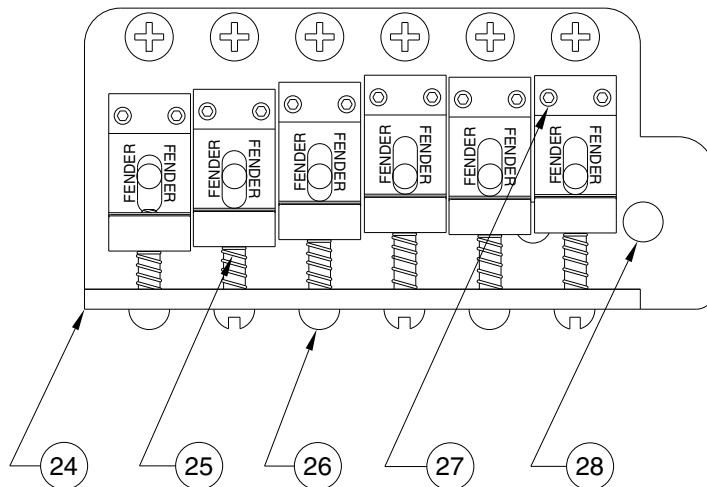

BRIDGE ASSEMBLY