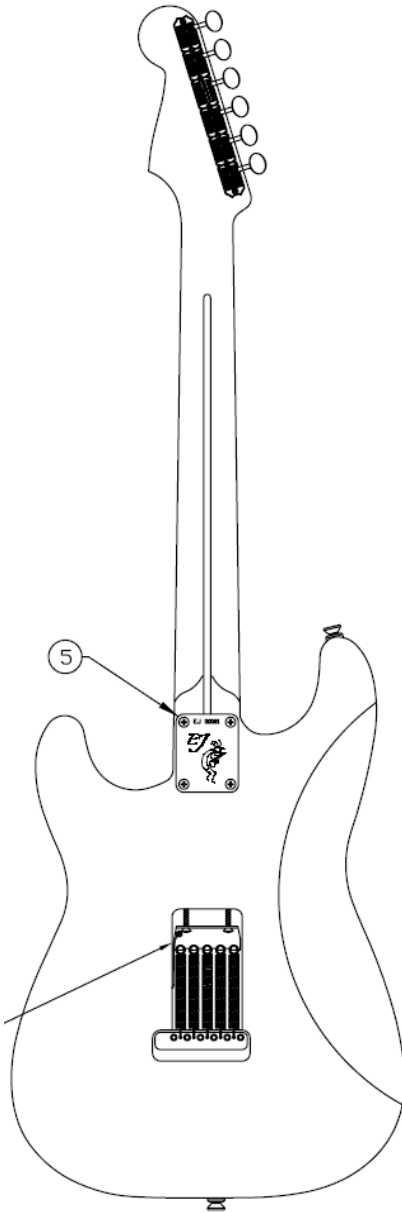

Eric Johnson Stratocaster

Maple- m/n 0117702xxx

Rosewood- m/n 0117700xxx

<u>Loc #</u>	<u>Description</u>	<u>Part Number</u>
1	Neck (maple)	006-8930-000
1	Neck (rosewood w/ binding)	007-7079-000
1a	Standard Fret Wire (24)	099-1998-000
2	Staggered Vintage Tuners (set of 6)	006-8927-000
3	Bone Nut (blank) (2)	099-4920-000

Pickups used w/ Maple Neck Models

8	EJ Neck Pickup (aged white)	006-8934-000
9	EJ Middle Pickup (aged white)	006-8935-000
10	EJ Bridge Pickup (aged white)	006-8936-000

Pickups used w/ Rosewood Neck Models

* = Not pictured in diagram

Bold = Item available for warranty replacement only

Eric Johnson Stratocaster

Maple- m/n 0117702xxx

<u>Loc #</u>	<u>Description</u>	<u>Part Number</u>
12*	.1uf Capacitor	006-8989-000
13*	5 Way Switch	099-1367-000
14-15	Knob Set (3) (Aged White)	099-1369-000
16	Switch Tip (2) (aged white)	099-4938-000
17	Output Jack	002-1956-000
17a*	Jack Nut (12)	001-6352-049
17b*	Lock Washer (12)	001-6436-049
17c	Jack Plate (chrome)	099-1940-100
18	Bridge Assembly (complete)	006-8937-000
18a*	Vintage Tremolo Arm (chrome)	099-2039-000
18b*	Bridge Mounting Screws (12)	001-6170-049
19	Tremolo Claw	001-0272-100
19a*	Tremolo Claw Mounting Screws (12)	001-5636-049
19b*	Tremolo Cavity Springs (5)	003-1643-049
20	Bridge Plate	001-9470-000
21	Saddle Kit (set of 6 w/ hardware)	099-2051-000
22	Intonation Screws (12)	001-5693-049
23	Intonation Springs (E, B, G, D) (12)	001-9281-049
24	Intonations Springs (A, E) (12)	001-9273-049
25	Height Adjust Screws (E & E) (12)	003-2782-049
26	Height Adjust Screws (B,D,G,A) (12)	001-6071-049
27	Tremolo Arm Springs (12)	099-4931-000
28	Bridge Block Mounting Screws (12)	001-9656-049
29	Bridge Block	006-8938-000
30*	Saddle Height Adjust Wrench (12)	001-8531-049
31*	Deluxe Blonde Hard Shell Case	006-8955-000
32*	"Case Candy" Kit (strap, etc.)	006-9065-001
32*	"Case Candy" Kit (RW models)	007-7083-001