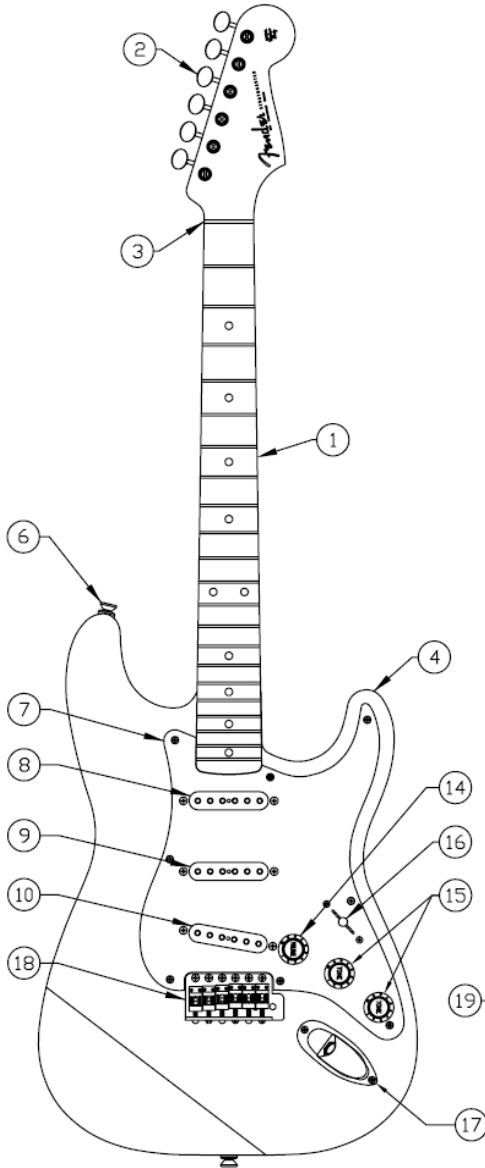

Eric Johnson Stratocaster

Maple- m/n 0117702xxx

Rosewood- m/n 0117700xxx

<u>Loc #</u>	<u>Description</u>	<u>Part Number</u>
1	Neck (maple)	006-8930-000
1	Neck (rosewood w/ binding)	007-7079-000
1a	Standard Fret Wire (24)	099-1998-000
2	Staggered Vintage Tuners (set of 6)	006-8927-000
3	Bone Nut (blank) (2)	099-4920-000

Bodies used w/ Maple Neck Models

4	Body (2 Tone Burst)	006-8928-503
4	Body (Black)	006-8928-506
4	Body (Candy Apple Red)	006-8928-509
4	Body (White Blonde)	006-8928-501

Bodies used w/ Rosewood Neck Models

4	Body (DTR)	006-8928-554
4	Body (MPM)	006-8928-598
4	Body (TTQ)	006-8928-597
4	Body (LAF)	006-8928-599
5	Neck Plate	006-5640-000
5a	Neck Mtg. Screws (12)	001-5636-049
5b	Truss Rod Nut	099-4944-000
6	Strap Buttons (2)	099-4914-000
7	Pickguard (maple neck models)	005-3841-000
7	Pickguard (rosewood neck models)	006-9020-000
7a	Pickguard Screws (24)	099-4923-000