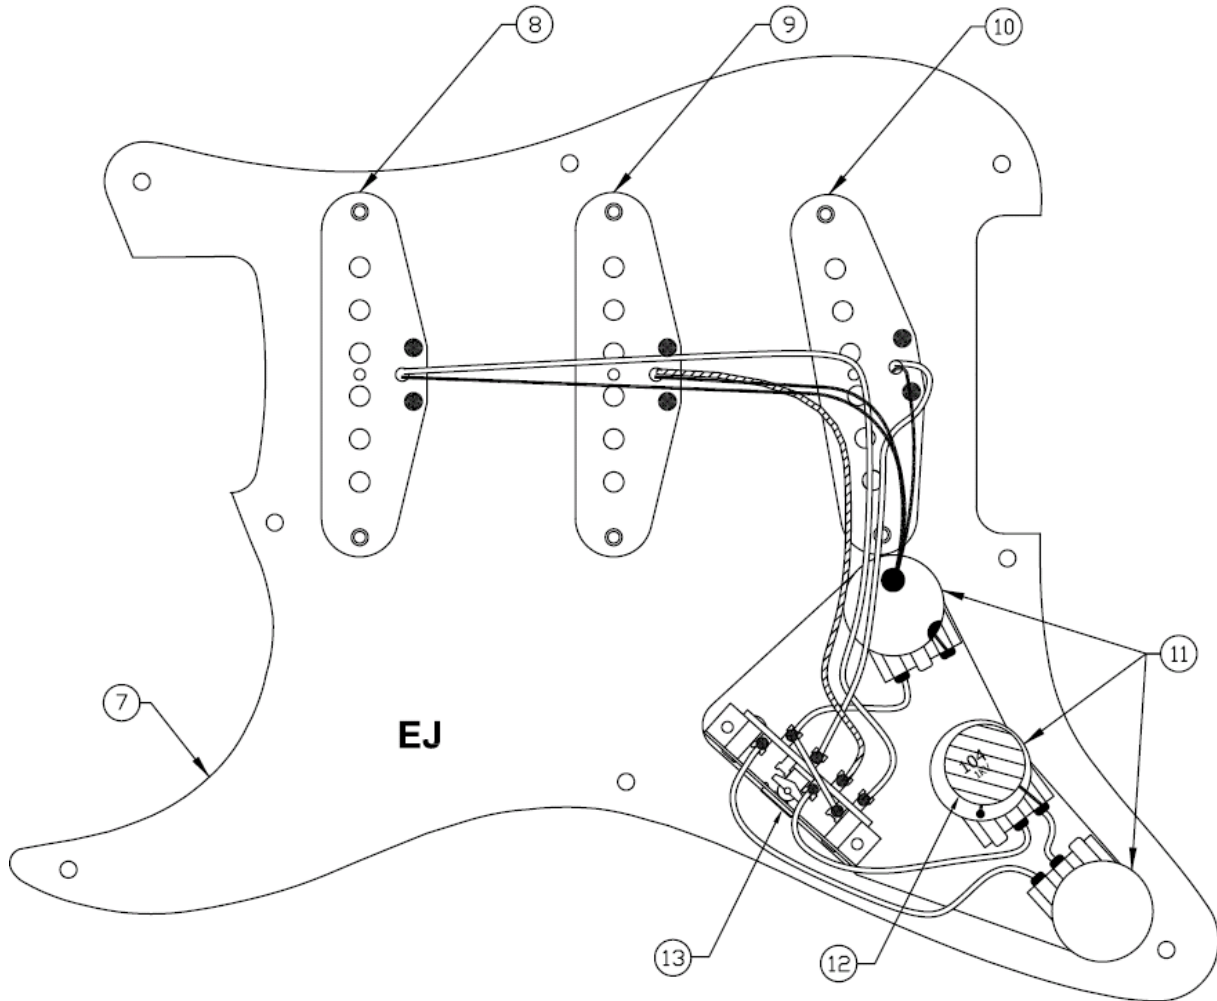

* = Not pictured in diagram

Bold = Item available for warranty replacement only

Eric Johnson Stratocaster

Maple- m/n 0117702xxx

<u>Loc #</u>	<u>Description</u>	<u>Part Number</u>
12*	.1uf Capacitor	006-8989-000
13*	5 Way Switch	099-1367-000
14-15	Knob Set (3) (Aged White)	099-1369-000
16	Switch Tip (2) (aged white)	099-4938-000
17	Output Jack	002-1956-000
17a*	Jack Nut (12)	001-6352-049
17b*	Lock Washer (12)	001-6436-049
17c	Jack Plate (chrome)	099-1940-100
18	Bridge Assembly (complete)	006-8937-000
18a*	Vintage Tremolo Arm (chrome)	099-2039-000
18b*	Bridge Mounting Screws (12)	001-6170-049
19	Tremolo Claw	001-0272-100
19a*	Tremolo Claw Mounting Screws (12)	001-5636-049
19b*	Tremolo Cavity Springs (5)	003-1643-049
20	Bridge Plate	001-9470-000
21	Saddle Kit (set of 6 w/ hardware)	099-2051-000
22	Intonation Screws (12)	001-5693-049
23	Intonation Springs (E, B, G, D) (12)	001-9281-049
24	Intonations Springs (A, E) (12)	001-9273-049
25	Height Adjust Screws (E & E) (12)	003-2782-049
26	Height Adjust Screws (B,D,G,A) (12)	001-6071-049
27	Tremolo Arm Springs (12)	099-4931-000
28	Bridge Block Mounting Screws (12)	001-9656-049
29	Bridge Block	006-8938-000
30*	Saddle Height Adjust Wrench (12)	001-8531-049
31*	Deluxe Blonde Hard Shell Case	006-8955-000
32*	"Case Candy" Kit (strap, etc.)	006-9065-001
32*	"Case Candy" Kit (RW models)	007-7083-001

* = Not pictured in diagram

Bold = Item available for warranty replacement only

Last Revision: 12/11/2008

Wiring Diagram

Control Function