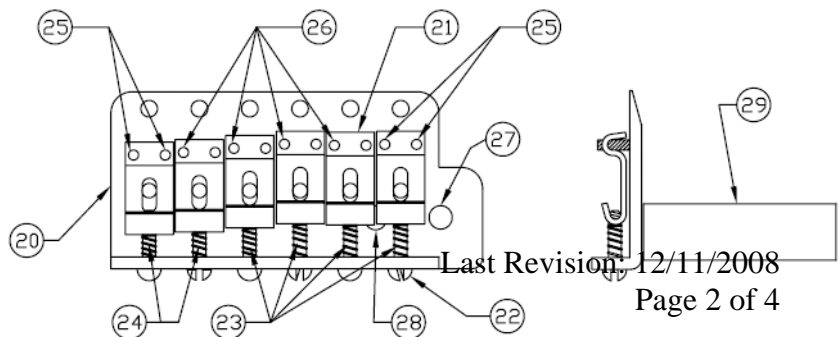

Last Revision: 12/11/2008