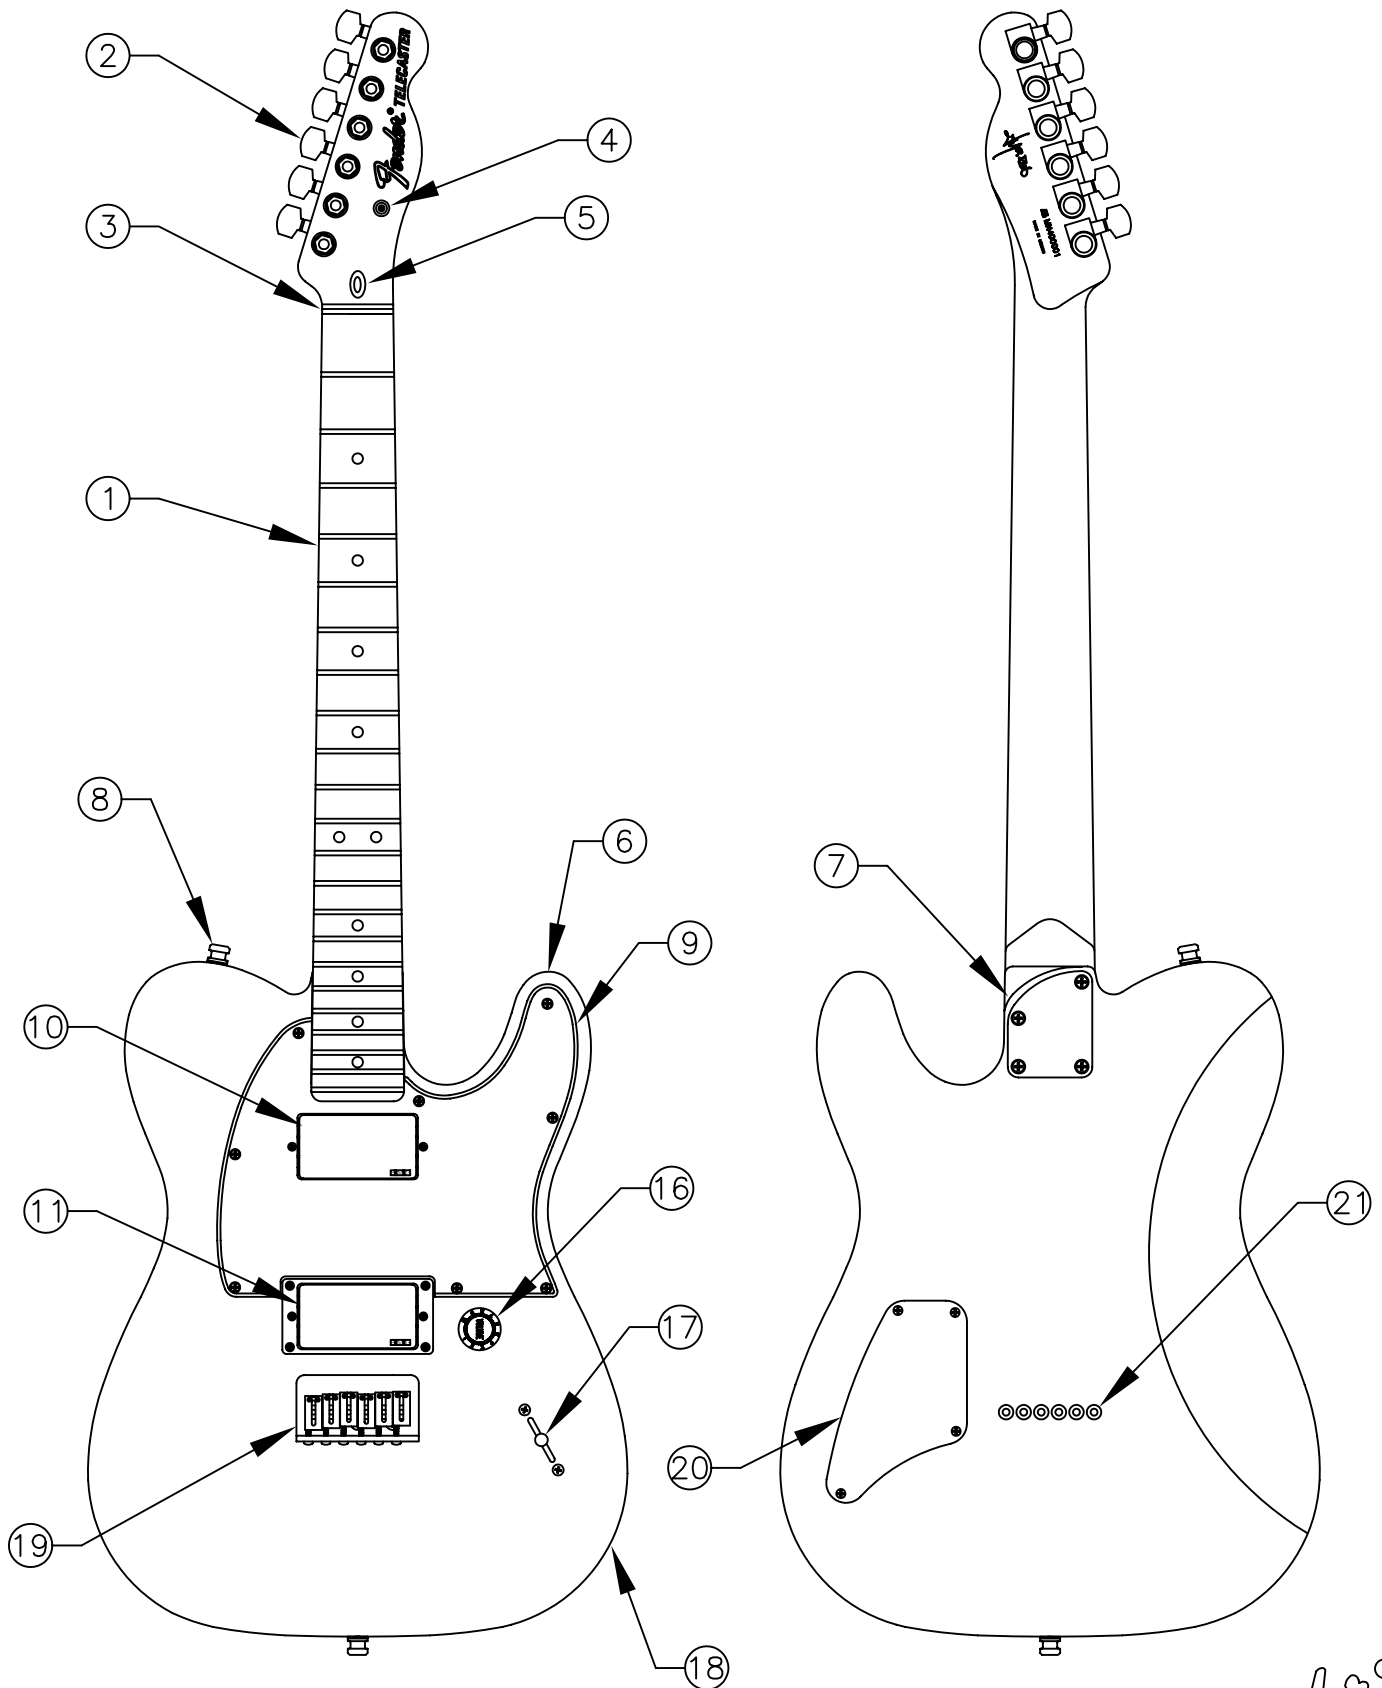

JIM ROOT TELECASTER®, 013-4444

WIRING DIAGRAM

BRIDGE ASSEMBLY

JIM ROOT TELECASTER® , 013-4444

REF.#	P/N	DESCRIPTION
1	See Chart	Neck, Jim Root Telecaster®
2	0061444000	Tuning Key w/ Lock, 4,5,6 - Ultra Black
	0061443000	Tuning Key w/ Lock, 1,2,3 - Ultra Black
	0063289000	Washer, Black
	0063290000	Bushing, Black
3	0083675000	Bone Nut
4	0018365010	String Guide, Vintage Tele, Black
	0018113000	Mounting Screw
5	0038467000	Truss Rod Adjusting Wrench
6	See Chart	Body, Jim Root Telecaster®
7	0074243000	Neck Plate
	0036820000	Mounting Screw
8	0036821000	Strap Button, Black
	0036822000	Mounting Screw
	0019056000	Felt Washer, Black
9	See Chart	Pickguard, Jim Root Tele, Black
	0018113000	Mounting Screw, Black
10	0065662000	Pickup, EMG 60, Neck
	0054118000	Mounting Screw
	0050167000	Mounting Spring
11	0065660001	Pickup, EMG 81, Bridge
	0054118000	Mounting Screw
	0050167000	Mounting Spring
	9280500412	Bezel, Black
	9280530407	Mounting Screw
12	0074239000	Control 25K Audio, Volume
13	0053290000	Selector Switch, 3 way
14	0017458000	Plug, 9V Battery
15	0074240000	Quick Connect, Cable Assy, EMG
16	0056147000	Knob, Volume, Black
17	0013267000	Knob, Selector Switch, Black
	0075500000	Mounting Screw, Black
18	0074238000	Output Jack Assy,
	0018113000	Mounting Screw
19	0036809000	Bridge Assembly, Black
	0036866000	Mounting Screw, Black
20	0061207000	Cover, Back Plate
	0030654000	Mounting Screw, Black
	0056748000	Insert
	0017405000	Battery, 9V
21	0036823000	Ferrule, String Retainer, Black

COMBINATION CHART

REF#	PART DESCRIPTION	CATALOG NUMBERS	
		0134444780	0134444706
1	NECK	0074245000/EBONY	0074206000/MPL
6	BODY	0074203780/AWT	0074203706/BLK
9	PICKGUARD	0074204002/BLK	0074246002-WHT

SWITCH & CONTROL FUNCTION

3 WAY SWITCH POSITION			
3	2	1	
			← NECK PICKUP (A)
			← BRIDGE PICKUP (B)
	PICKUP IS ON		INDICATES POSITION OF 3 WAY SWITCH
	PICKUP IS OFF		
A	PICKUP (NECK)		1
B	PICKUP (BRIDGE)		