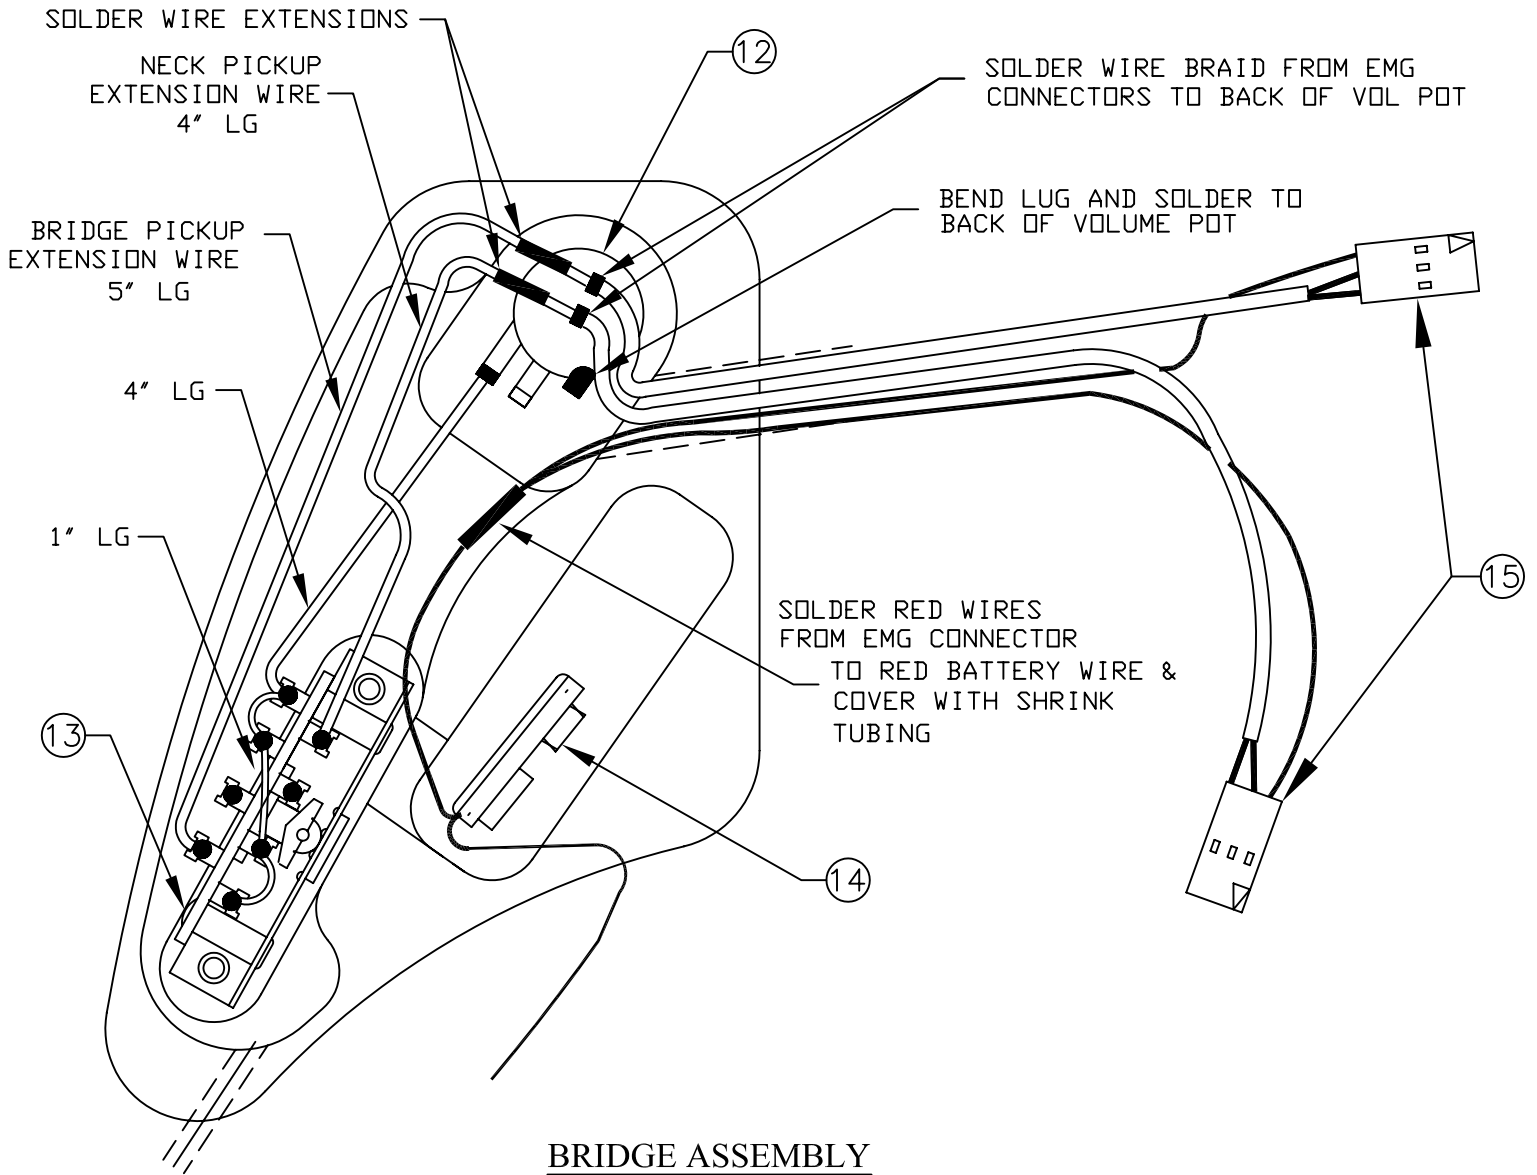

JIM ROOT TELECASTER®, 013-4444

WIRING DIAGRAM

BRIDGE ASSEMBLY

JIM ROOT TELECASTER® , 013-4444

REF.#	P/N	DESCRIPTION
1	See Chart	Neck, Jim Root Telecaster®
2	0061444000	Tuning Key w/ Lock, 4,5,6 - Ultra Black
	0061443000	Tuning Key w/ Lock, 1,2,3 - Ultra Black
	0063289000	Washer, Black
	0063290000	Bushing, Black
3	0083675000	Bone Nut
4	0018365010	String Guide, Vintage Tele, Black
	0018113000	Mounting Screw
5	0038467000	Truss Rod Adjusting Wrench
6	See Chart	Body, Jim Root Telecaster®
7	0074243000	Neck Plate
	0036820000	Mounting Screw
8	0036821000	Strap Button, Black
	0036822000	Mounting Screw
	0019056000	Felt Washer, Black
9	See Chart	Pickguard, Jim Root Tele, Black
	0018113000	Mounting Screw, Black
10	0065662000	Pickup, EMG 60, Neck
	0054118000	Mounting Screw
	0050167000	Mounting Spring
11	0065660001	Pickup, EMG 81, Bridge
	0054118000	Mounting Screw
	0050167000	Mounting Spring
	9280500412	Bezel, Black
	9280530407	Mounting Screw
12	0074239000	Control 25K Audio, Volume
13	0053290000	Selector Switch, 3 way
14	0017458000	Plug, 9V Battery
15	0074240000	Quick Connect, Cable Assy, EMG
16	0056147000	Knob, Volume, Black
17	0013267000	Knob, Selector Switch, Black
	0075500000	Mounting Screw, Black
18	0074238000	Output Jack Assy,
	0018113000	Mounting Screw
19	0036809000	Bridge Assembly, Black
	0036866000	Mounting Screw, Black
20	0061207000	Cover, Back Plate
	0030654000	Mounting Screw, Black
	0056748000	Insert
	0017405000	Battery, 9V
21	0036823000	Ferrule, String Retainer, Black

COMBINATION CHART

REF#	PART DESCRIPTION	CATALOG NUMBERS	
		0134444780	0134444706
1	NECK	0074245000/EBONY	0074206000/MPL
6	BODY	0074203780/AWT	0074203706/BLK
9	PICKGUARD	0074204002/BLK	0074246002-WHT

SWITCH & CONTROL FUNCTION

3 WAY SWITCH POSITION			
3	2	1	
			← NECK PICKUP (A)
			← BRIDGE PICKUP (B)
	PICKUP IS ON		INDICATES POSITION OF 3 WAY SWITCH
	PICKUP IS OFF		
A	PICKUP (NECK)		1
B	PICKUP (BRIDGE)		