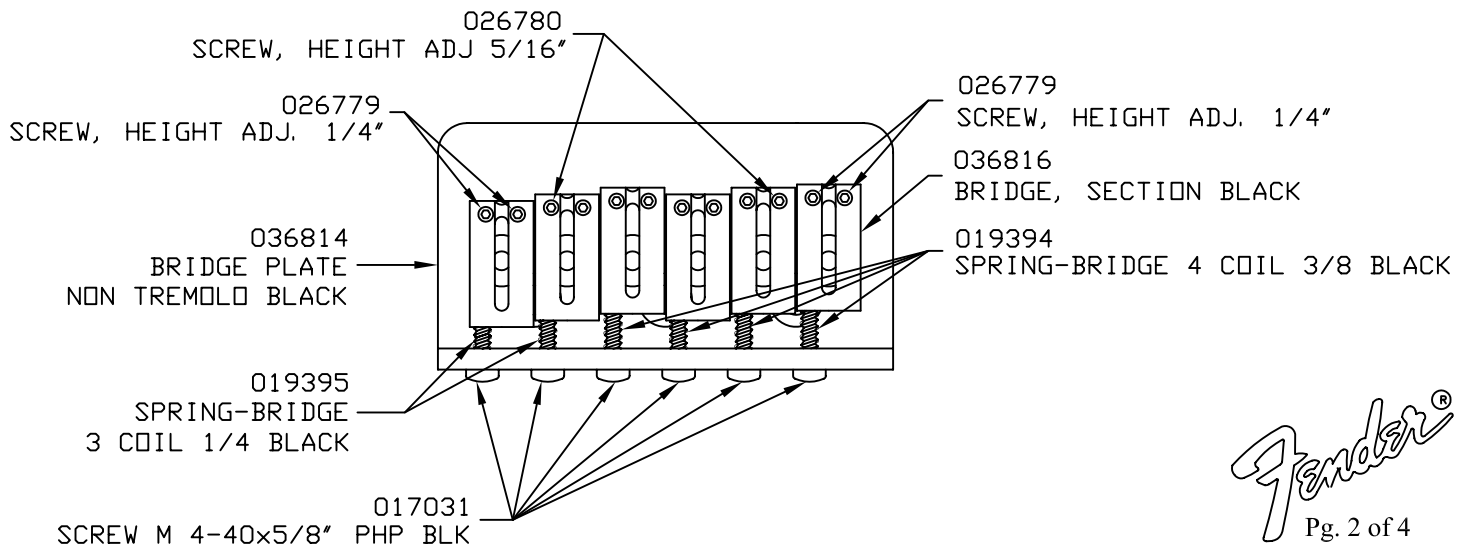

JIM ROOT TELECASTER®, 013-4444

WIRING DIAGRAM

BRIDGE ASSEMBLY

JIM ROOT TELECASTER® , 013-4444

REF.#	P/N	DESCRIPTION
1	See Chart	Neck, Jim Root Telecaster®
2	0061444000	Tuning Key w/ Lock, 4,5,6 - Ultra Black
	0061443000	Tuning Key w/ Lock, 1,2,3 - Ultra Black
	0063289000	Washer, Black
	0063290000	Bushing, Black
3	0083675000	Bone Nut
4	0018365010	String Guide, Vintage Tele, Black
	0018113000	Mounting Screw
5	0038467000	Truss Rod Adjusting Wrench
6	See Chart	Body, Jim Root Telecaster®
7	0074243000	Neck Plate
	0036820000	Mounting Screw
8	0036821000	Strap Button, Black
	0036822000	Mounting Screw
	0019056000	Felt Washer, Black
9	See Chart	Pickguard, Jim Root Tele, Black
	0018113000	Mounting Screw, Black
10	0065662000	Pickup, EMG 60, Neck
	0054118000	Mounting Screw
	0050167000	Mounting Spring
11	0065660001	Pickup, EMG 81, Bridge
	0054118000	Mounting Screw
	0050167000	Mounting Spring
	9280500412	Bezel, Black
	9280530407	Mounting Screw
12	0074239000	Control 25K Audio, Volume
13	0053290000	Selector Switch, 3 way
14	0017458000	Plug, 9V Battery
15	0074240000	Quick Connect, Cable Assy, EMG
16	0056147000	Knob, Volume, Black
17	0013267000	Knob, Selector Switch, Black
	0075500000	Mounting Screw, Black
18	0074238000	Output Jack Assy,
	0018113000	Mounting Screw
19	0036809000	Bridge Assembly, Black
	0036866000	Mounting Screw, Black
20	0061207000	Cover, Back Plate
	0030654000	Mounting Screw, Black
	0056748000	Insert
	0017405000	Battery, 9V
21	0036823000	Ferrule, String Retainer, Black

COMBINATION CHART

REF#	PART DESCRIPTION	CATALOG NUMBERS	
		0134444780	0134444706
1	NECK	0074245000/EBONY	0074206000/MPL
6	BODY	0074203780/AWT	0074203706/BLK
9	PICKGUARD	0074204002/BLK	0074246002-WHT

SWITCH & CONTROL FUNCTION

3 WAY SWITCH POSITION			
3	2	1	
			← NECK PICKUP (A)
			← BRIDGE PICKUP (B)
	PICKUP IS ON		INDICATES POSITION OF 3 WAY SWITCH
	PICKUP IS OFF		
A	PICKUP (NECK)		1
B	PICKUP (BRIDGE)		