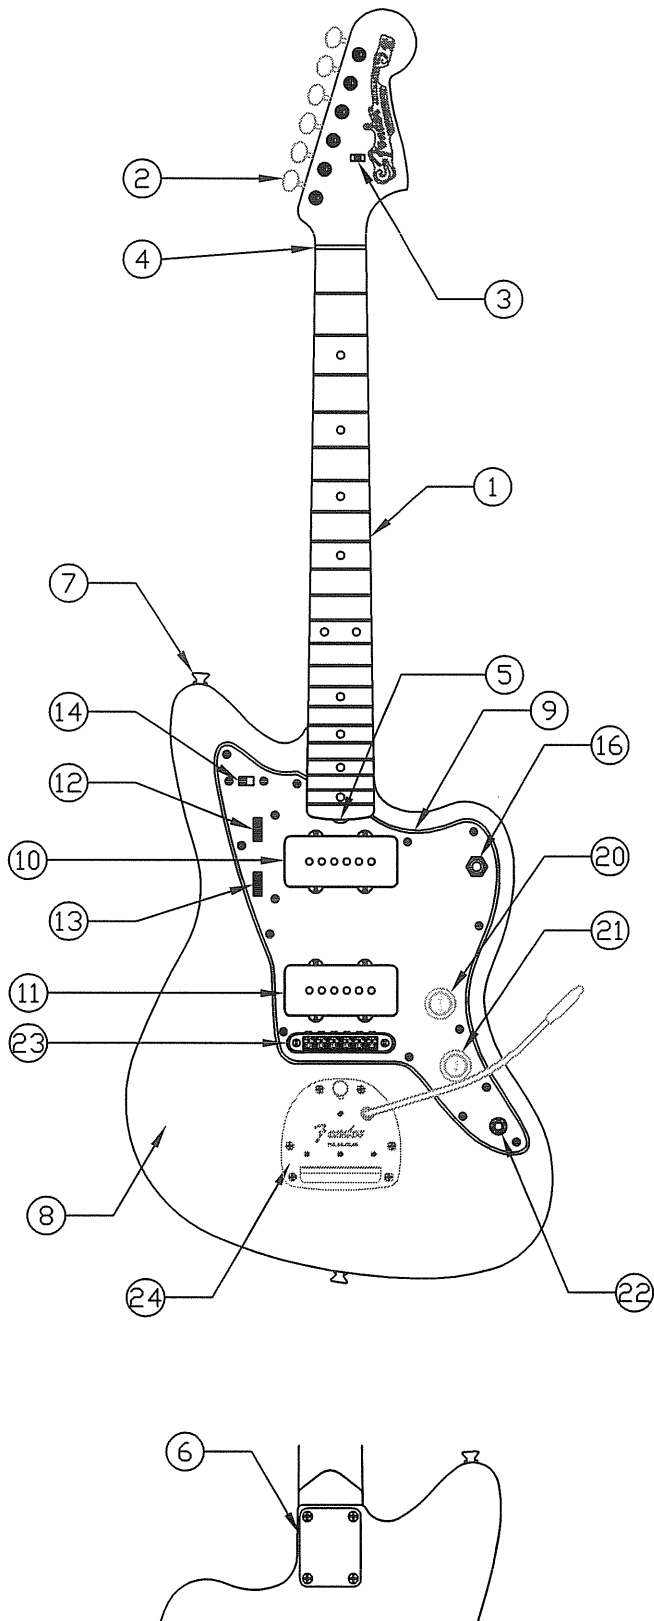

CLASSIC PLAYER JAZZMASTER, 014-1600-300/06

REF#	DESCRIPTION	PACKAGE #
1	NECK JAZZMASTER SPCL MX PNT	007-6227-980
1a	STANDARD GUITAR FRET WIRE (24 PACK)	099-1998-000
2	KEY, VINT ST PING	004-7912-000
2a	BUSHING KEY VINT PING	005-3020-000
2b	VINTAGE BASS KEY MOUNTING SCREWS (12)	001-1357-049
3	ORIGINAL STRAT STRING GUIDES (2 PACK)	099-4910-000
3a	SPACER STR TREE 62 STRAT	002-0423-000
3b	STRING GUIDE MOUNTING SCRES	001-1358-049
4	BONE NUT BLANKS (2 PACK)	099-4920-000
5	ORIGINAL TRUSS ROD NUT	099-4944-000
6	PLATE NECK VINTAGE TELE	099-1447-100
6a	PLATE NECK MOUNG SCREWS	001-5636-049
7	ORIG STRAT BUTTONS	099-4915-000
7a	SCRW WOOD 6x1 OHP NI	001-6188-049
8	BODY JAZZMASTER SPCL BLK PNT	007-6228-706
	BODY JAZZMASTER SPCL 3TS PNT	007-6587-700
9	PICKGUARD JAZZMASTER SPCL BRW SHL BVL	007-6309-002
9a	PICKGUARD MOUNTING SCREWS	001-5578-049
10	PICKUP ASSY JAZZMASTER SPECIAL NK	007-6313-000
11	PICKUP ASSY JAZZMASTER SPECIAL BRDG	007-6314-000
10a & 11a	SCRW WD RND HD 3 X 1 NI	001-6295-049
10a & 11a	WEATHRSTRP 3/8x3/8 OPN CL RUBR	001-7333-049
12	CONTROL MINIPOT 1MEG LINEAR W/NUT	005-4457-000
13	CONTROL MINIPOT 50K LINEAR W/NUT	005-4458-000
12a & 13a	KNOB DISC PRESET CNTRL 1"x.25	005-4455-000
12b & 13b	SCRW M 4-40x1/4 OHP NI	001-5719-049
12c & 13c	WASHER LOCK INTERNAL TOOTH 1/4	001-6451-000
12d & 13d	BRACKET CONTROL MTG JAZZMASTER	005-4454-000
14	SWITCH SLIDE SS 50 DP DT	001-7079-000
14a	SWITCH SLIDE MOUNTING SCREWS	001-5719-049
15	CAP CD .02µF 10% 3/4 dia	005-4459-000
16	SWITCH 3 POS TOGGLE AGED KNOB	005-3694-000
17	CONTROL 1 MG LINEAR SPLT SHAFT	005-4453-000
18	CONTROL 1 MG A TAPER SPLT SHFT	005-4032-000
17a & 18a	HEX NUTS (12)	001-6352-049
17b & 18b	WASHER INT LOCK .035"x3/8" NI	005-6790-000
18c	CAP CD .03µF 100V 20%	001-5545-049
19*	LUG SOLDER BRONZE TINNEDW/2 HL	001-2869-000
19a*	GROUNDING LUG SCREWS (12)	001-5116-049
20	KNOB STRAT VOL AGED WHT PIMCO	099-1369-000
21	KNOB STRAT TONE AGED WHT PIMCO	099-1369-000
22	OUTPUT JACK	002-1956-000
22a	NUT HEX 3/8-32x3/32 TK NI	001-6352-049
22b	LOCKING WASHERS (12)	001-6436-049
22c	WSHR FLAT 3/8x.614 NI	003-1153-049
23	BRIDGE ASSY T-O-M w/POSTS, INSERTS CHROM	007-6230-000
24	TREM ASSY, JAG/JAZZ CHRMTAESUNG, w/ARM	007-6232-000
24a	TREMOLO ASSY MOUNTING SCREWS	001-5610-049
25*	DELUXE GIG BAG ELECTRIC GUITAR	099-1512-006

* = Not picture in diagram

Bold = Items available for warranty replacement only