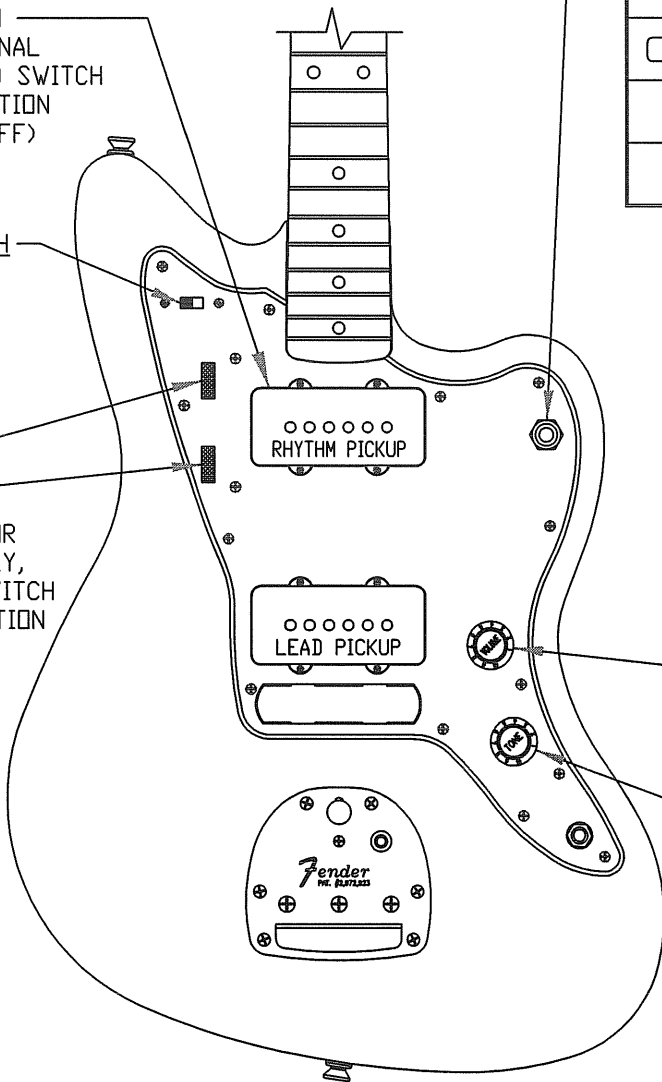

* = Not picture in diagram

Bold = Items available for warranty replacement only

CLASSIC PLAYER JAZZMASTER, 014-1600-300/06

WIRING ASSEMBLY

CLASSIC PLAYER JAZZMASTER, 014-1600-300/06

3 WAY SWITCH POSITION			
			← INDICATES POSITION OF 3 WAY SWITCH
			← NECK PICKUP (A)
			← BRIDGE PICKUP (B)
	PICKUP IS ON		
	PICKUP IS OFF		
A	PICKUP (NECK)		
B	PICKUP (MIDDLE)		

NOTE: ONLY RHYTHM PICKUP IS FUNCTIONAL WHEN RHYTHM/LEAD SWITCH IS IN RHYTHM POSITION (LEAD PICKUP IS OFF)

RHYTHM/LEAD SWITCH

RHYTHM

LEAD

RHYTHM VOLUME

RHYTHM TONE

THESE FUNCTION FOR RHYTHM PICKUP ONLY, AND ONLY WHEN SWITCH IS IN RHYTHM POSITION

MASTER VOLUME

WHEN RHYTHM/LEAD SWITCH IS IN LEAD POSITION (NON-FUNCTIONAL IN RHYTHM POSITION)

MASTER TONE

WHEN RHYTHM/LEAD SWITCH IS IN LEAD POSITION (NON-FUNCTIONAL IN RHYTHM POSITION)