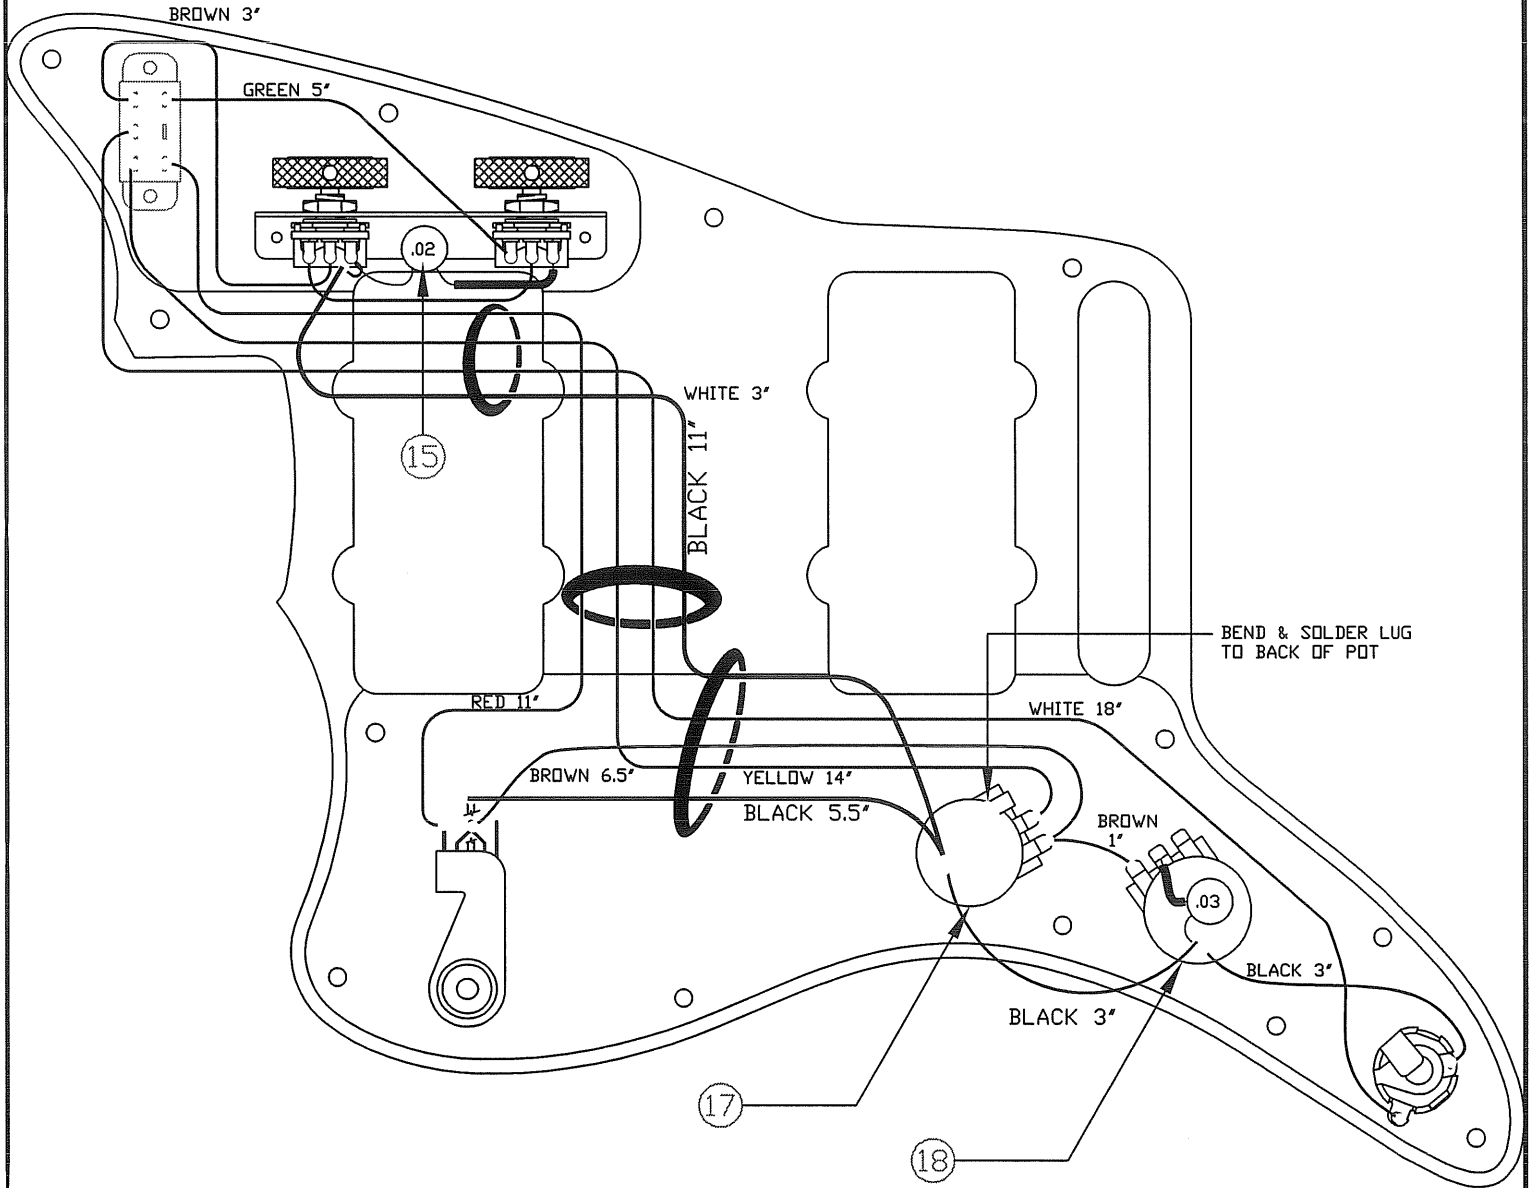

* = Not picture in diagram

Bold = Items available for warranty replacement only

CLASSIC PLAYER JAZZMASTER, 014-1600-300/06

WIRING ASSEMBLY

CLASSIC PLAYER JAZZMASTER, 014-1600-300/06

3 WAY SWITCH POSITION			
			← INDICATES POSITION OF 3 WAY SWITCH
			← NECK PICKUP (A)
			← BRIDGE PICKUP (B)
	PICKUP IS ON		
	PICKUP IS OFF		
A	PICKUP (NECK)		
B	PICKUP (MIDDLE)		

NOTE: ONLY RHYTHM PICKUP IS FUNCTIONAL WHEN RHYTHM/LEAD SWITCH IS IN RHYTHM POSITION (LEAD PICKUP IS OFF)

RHYTHM/LEAD SWITCH

RHYTHM

LEAD

RHYTHM VOLUME

RHYTHM TONE

THESE FUNCTION FOR RHYTHM PICKUP ONLY, AND ONLY WHEN SWITCH IS IN RHYTHM POSITION

MASTER VOLUME

WHEN RHYTHM/LEAD SWITCH IS IN LEAD POSITION (NON-FUNCTIONAL IN RHYTHM POSITION)

MASTER TONE

WHEN RHYTHM/LEAD SWITCH IS IN LEAD POSITION (NON-FUNCTIONAL IN RHYTHM POSITION)