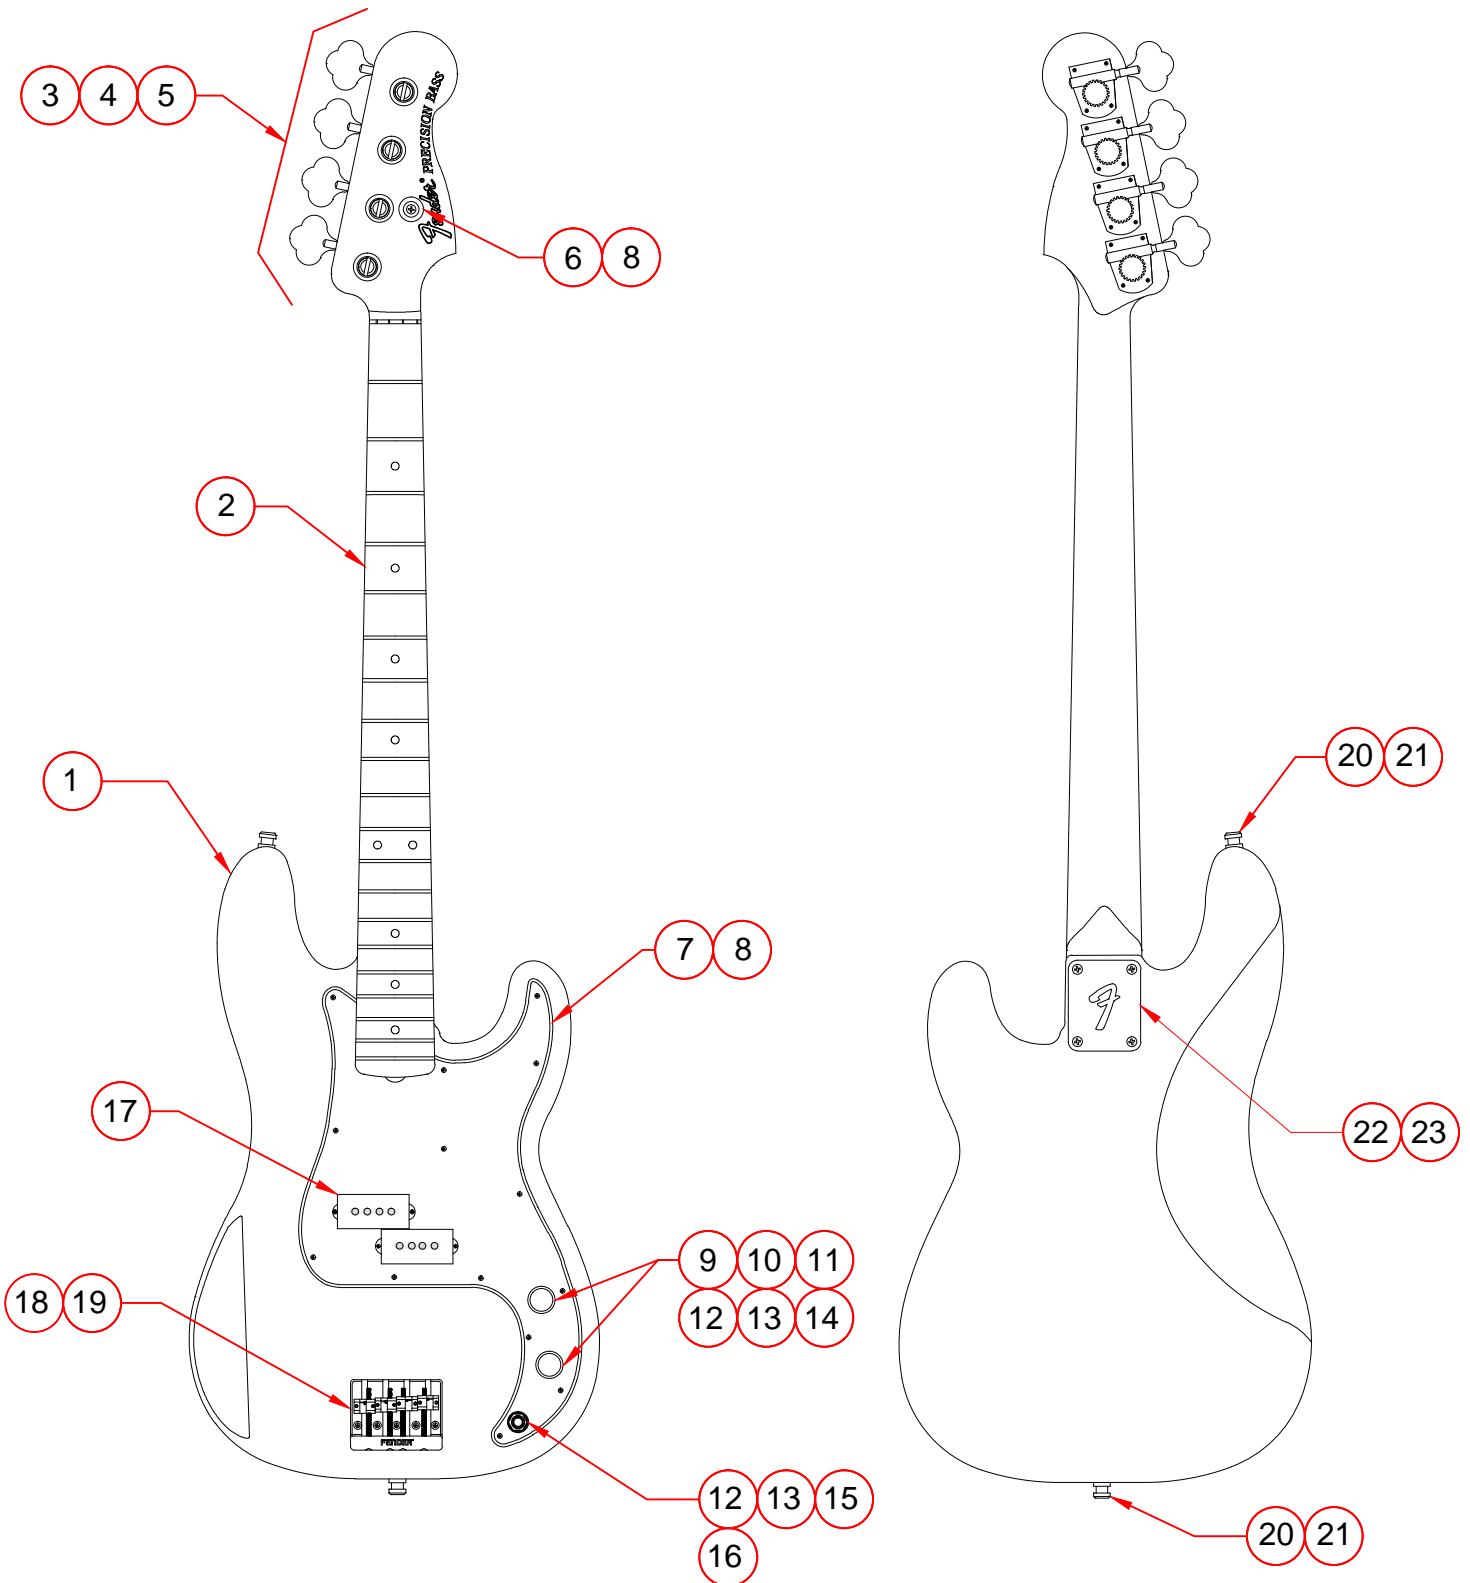

NATE MENDEL P BASS ® (014-2500-XXX)

PARTS LAYOUT

NATE MENDEL P BASS ® (014-2500-XXX)

PARTS LIST

REF #	DESCRIPTION	PART NUMBER
1	BODY NATE MENDEL PBASS RDWRN RLC	0096556590
2	NECK NATE MENDEL PBASS RDWRN RELIC	0096557000
3	KEY ASSY BASS SPCL W/O BUSHING	0093231800
4	BUSHING FOR KEY BASS SPECIAL NCKL RLC	0093232800
5	SCREW SMAB 3X3/8 NCKL	0011357049
6	STRING GUIDE DISC BASS	0099491300
7	PICKGUARD NATE MENDEL BWB RELIC	0096576800
8	SCREW SMA 4X1/2 OHP NI	0015578049
9	KNOB KNURLED CHROME	0991366000
10	SCREW SET 8-32X3/16 CUP NI	0028897400
11	CONTROL 250K 10% AUDIO METAL	0990831000
12	WASHER LOCK INTL 3/8 X .687	0016436049
13	NUT HEX 3/8-32x3/32 NI	0016352400
14	CAP CD .05uF 100V 20%	0015552049
15	WSHR FLAT 3/8x.614 NI	0031153049
16	JACK PHONE 1/4 - OUTPUT	0047329400
17	PICKUP DUNC SPB3 QPOUND BLK	0096579800
18	FENDER HIGH MASS BRIDGE RDWN ASSY	0091066801
19	SCREW SMAB 5X1 OHP NI	0015610400
20	STRAP BUTTON STD/ELITE CHROME RLC	0021453800
21	SCREW SMAB 5X1 OHP NI	0015610800
22	PLATE NECK F LOGO	0058910800
23	SCREW SMA 8X 1-3/4 OHP NKL	0015636400