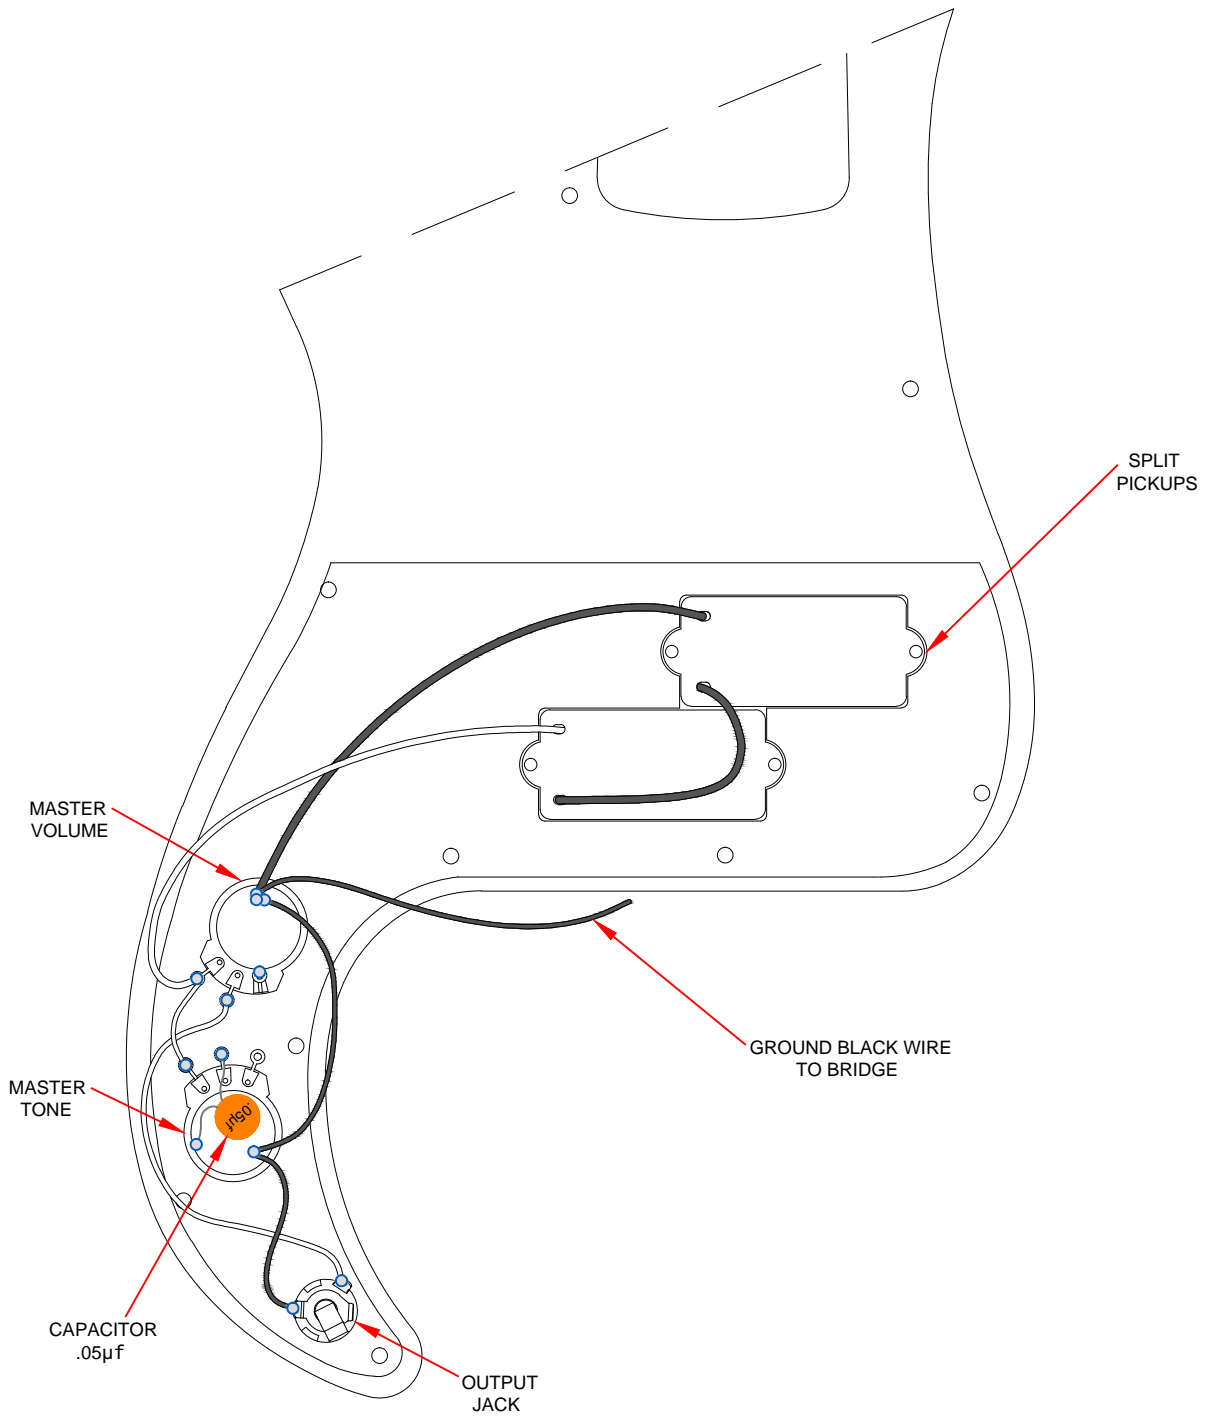

NATE MENDEL P BASS ® (014-2500-XXX)

PARTS LIST

REF #	DESCRIPTION	PART NUMBER
1	BODY NATE MENDEL PBASS RDWRN RLC	0096556590
2	NECK NATE MENDEL PBASS RDWRN RELIC	0096557000
3	KEY ASSY BASS SPCL W/O BUSHING	0093231800
4	BUSHING FOR KEY BASS SPECIAL NCKL RLC	0093232800
5	SCREW SMAB 3X3/8 NCKL	0011357049
6	STRING GUIDE DISC BASS	0099491300
7	PICKGUARD NATE MENDEL BWB RELIC	0096576800
8	SCREW SMA 4X1/2 OHP NI	0015578049
9	KNOB KNURLED CHROME	0991366000
10	SCREW SET 8-32X3/16 CUP NI	0028897400
11	CONTROL 250K 10% AUDIO METAL	0990831000
12	WASHER LOCK INTL 3/8 X .687	0016436049
13	NUT HEX 3/8-32x3/32 NI	0016352400
14	CAP CD .05uF 100V 20%	0015552049
15	WSHR FLAT 3/8x.614 NI	0031153049
16	JACK PHONE 1/4 - OUTPUT	0047329400
17	PICKUP DUNC SPB3 QPOUND BLK	0096579800
18	FENDER HIGH MASS BRIDGE RDWN ASSY	0091066801
19	SCREW SMAB 5X1 OHP NI	0015610400
20	STRAP BUTTON STD/ELITE CHROME RLC	0021453800
21	SCREW SMAB 5X1 OHP NI	0015610800
22	PLATE NECK F LOGO	0058910800
23	SCREW SMA 8X 1-3/4 OHP NKL	0015636400

NATE MENDEL P BASS ® (014-2500-XXX)

WIRING DIAGRAM