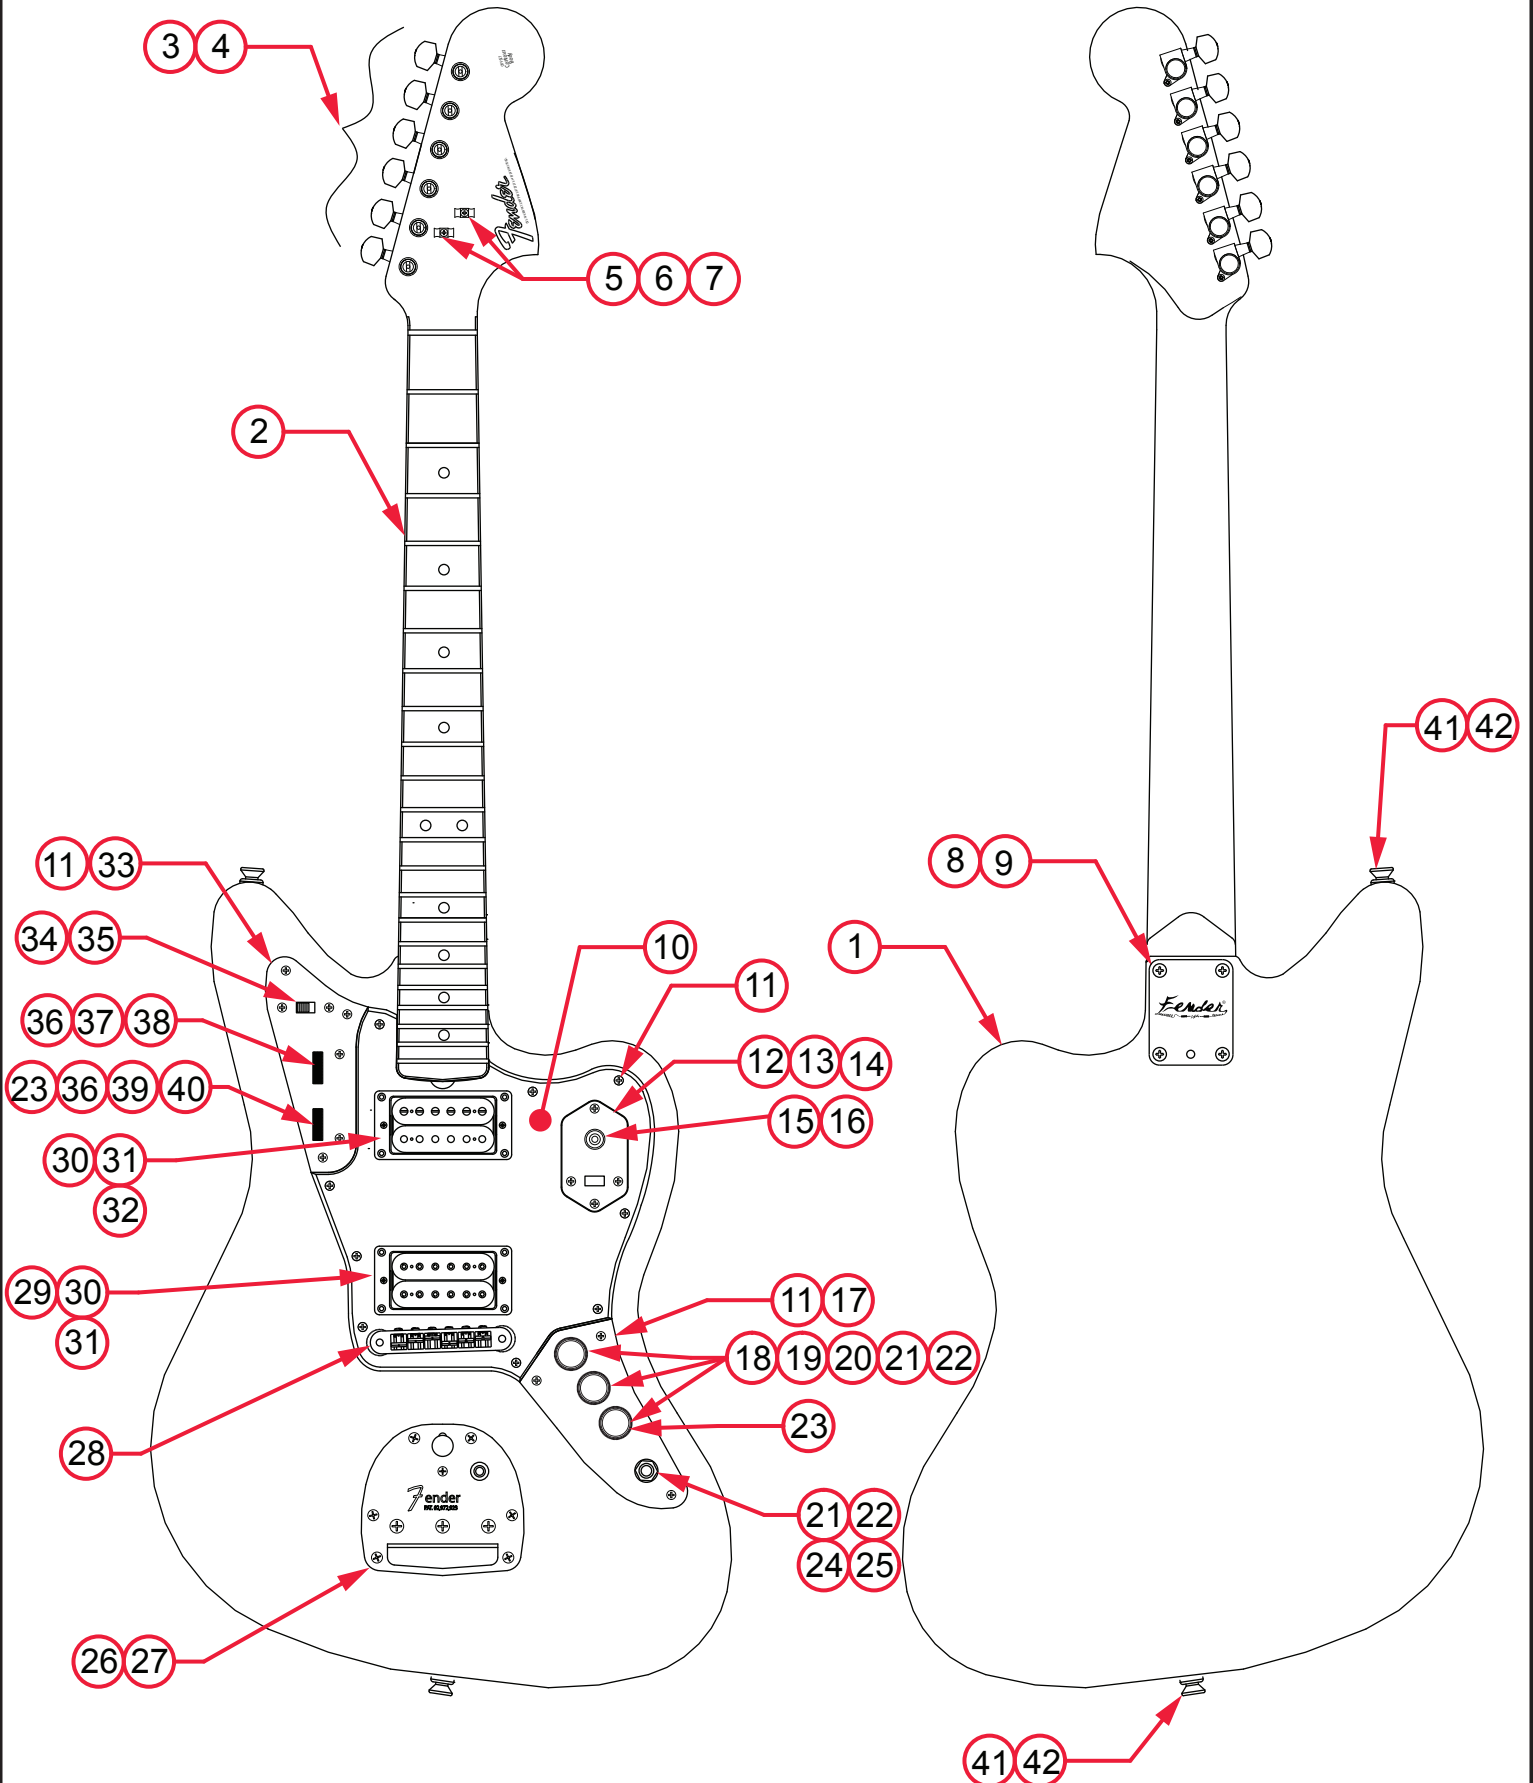

## PARTS LAYOUT

## PARTS LIST

REF#	DESCRIPTION	PART NUMBER
1	BODY KURT COBAIN JAGUAR 3TSB	7701343500
2	NECK KURT COBAIN JAGUAR	7701341000
3	KEY GOTOH LOCK CHROME	0065657010
4	SCREW SMAB 2x1/2 FHP BLX	9280530407
5	STRING GUIDE NCKL	0994910000
6	SPACER STRING TREE 62 STRAT	0020423000
7	SCREW SMA 3 X 5/8 RHP NI	0011358049
8	NECK PLATE KURT COBAIN	0092156000
9	SCREW SMA 8 X 1-3/4 OHP NKL	0015636049
10	PICKGUARD KURT COBAIN JAGUAR	0092001000
11	SCREW SMA 4X1/2 OHP NI	0015578049
12	SWITCH PLATE COBAIN JAG	0092027000
13	COBAIN JAGUAR SWITCH PLATE INSULATOR	0092212000
14	SCREW M 4-40x1/4 OHP NI RELIC	0015719049
15	SWITCH TOGGLE AGED WHITE KNOB CHROME RING	0092257000
16	NUT HEX 4-40 EX LOCK	0097360000
17	CONTROL PLATE COBAIN JAG	0092028000
18	KNOB CONTROL VINTAGE TELE	0018357000
19	CONTROL 1 MEG 10%	0019066000
20	SCREW SET 8-32X3/16 SL CUP NI	0028897000
21	NUT HEX 3/8-32x3/32 TK NI RDWRN	0016352400
22	WASHER LOCK INTL 3/8 X .687 sel 049	0016436049
23	CAP CD .01µF 600V 10% 1/2" DIAM	0054504049
24	WASHER FLAT 3/8x.614 NI	0031153000
25	JACK PHONE OPEN CIRCT 11	0021956049
26	TREM ASSY, JAG CHR M TAESUNG, W/ARM	0076232010
27	SCREW SMAB 5X1 OHP NI	0015610049
28	BRIDGE T-O-M GOTOH BLACK	0091718000
29	DIMARZIO PICKUP DP100FCRU	0091638000
30	PICKUP MOUNTING RING BLACK	0091641000
31	SCREW SMAB 3X3/8 RHP NCKL	0011357049
32	DIMARZIO PICKUP DP103FCRU	0091639000

TONE 2 (T2)

NECK PICKUP

BRIDGE PICKUP

3 WAY SWITCH

VOLUME 2 (V2)

VOLUME 1 (V1)

TONE 1 (T1)

PICKUP OFF