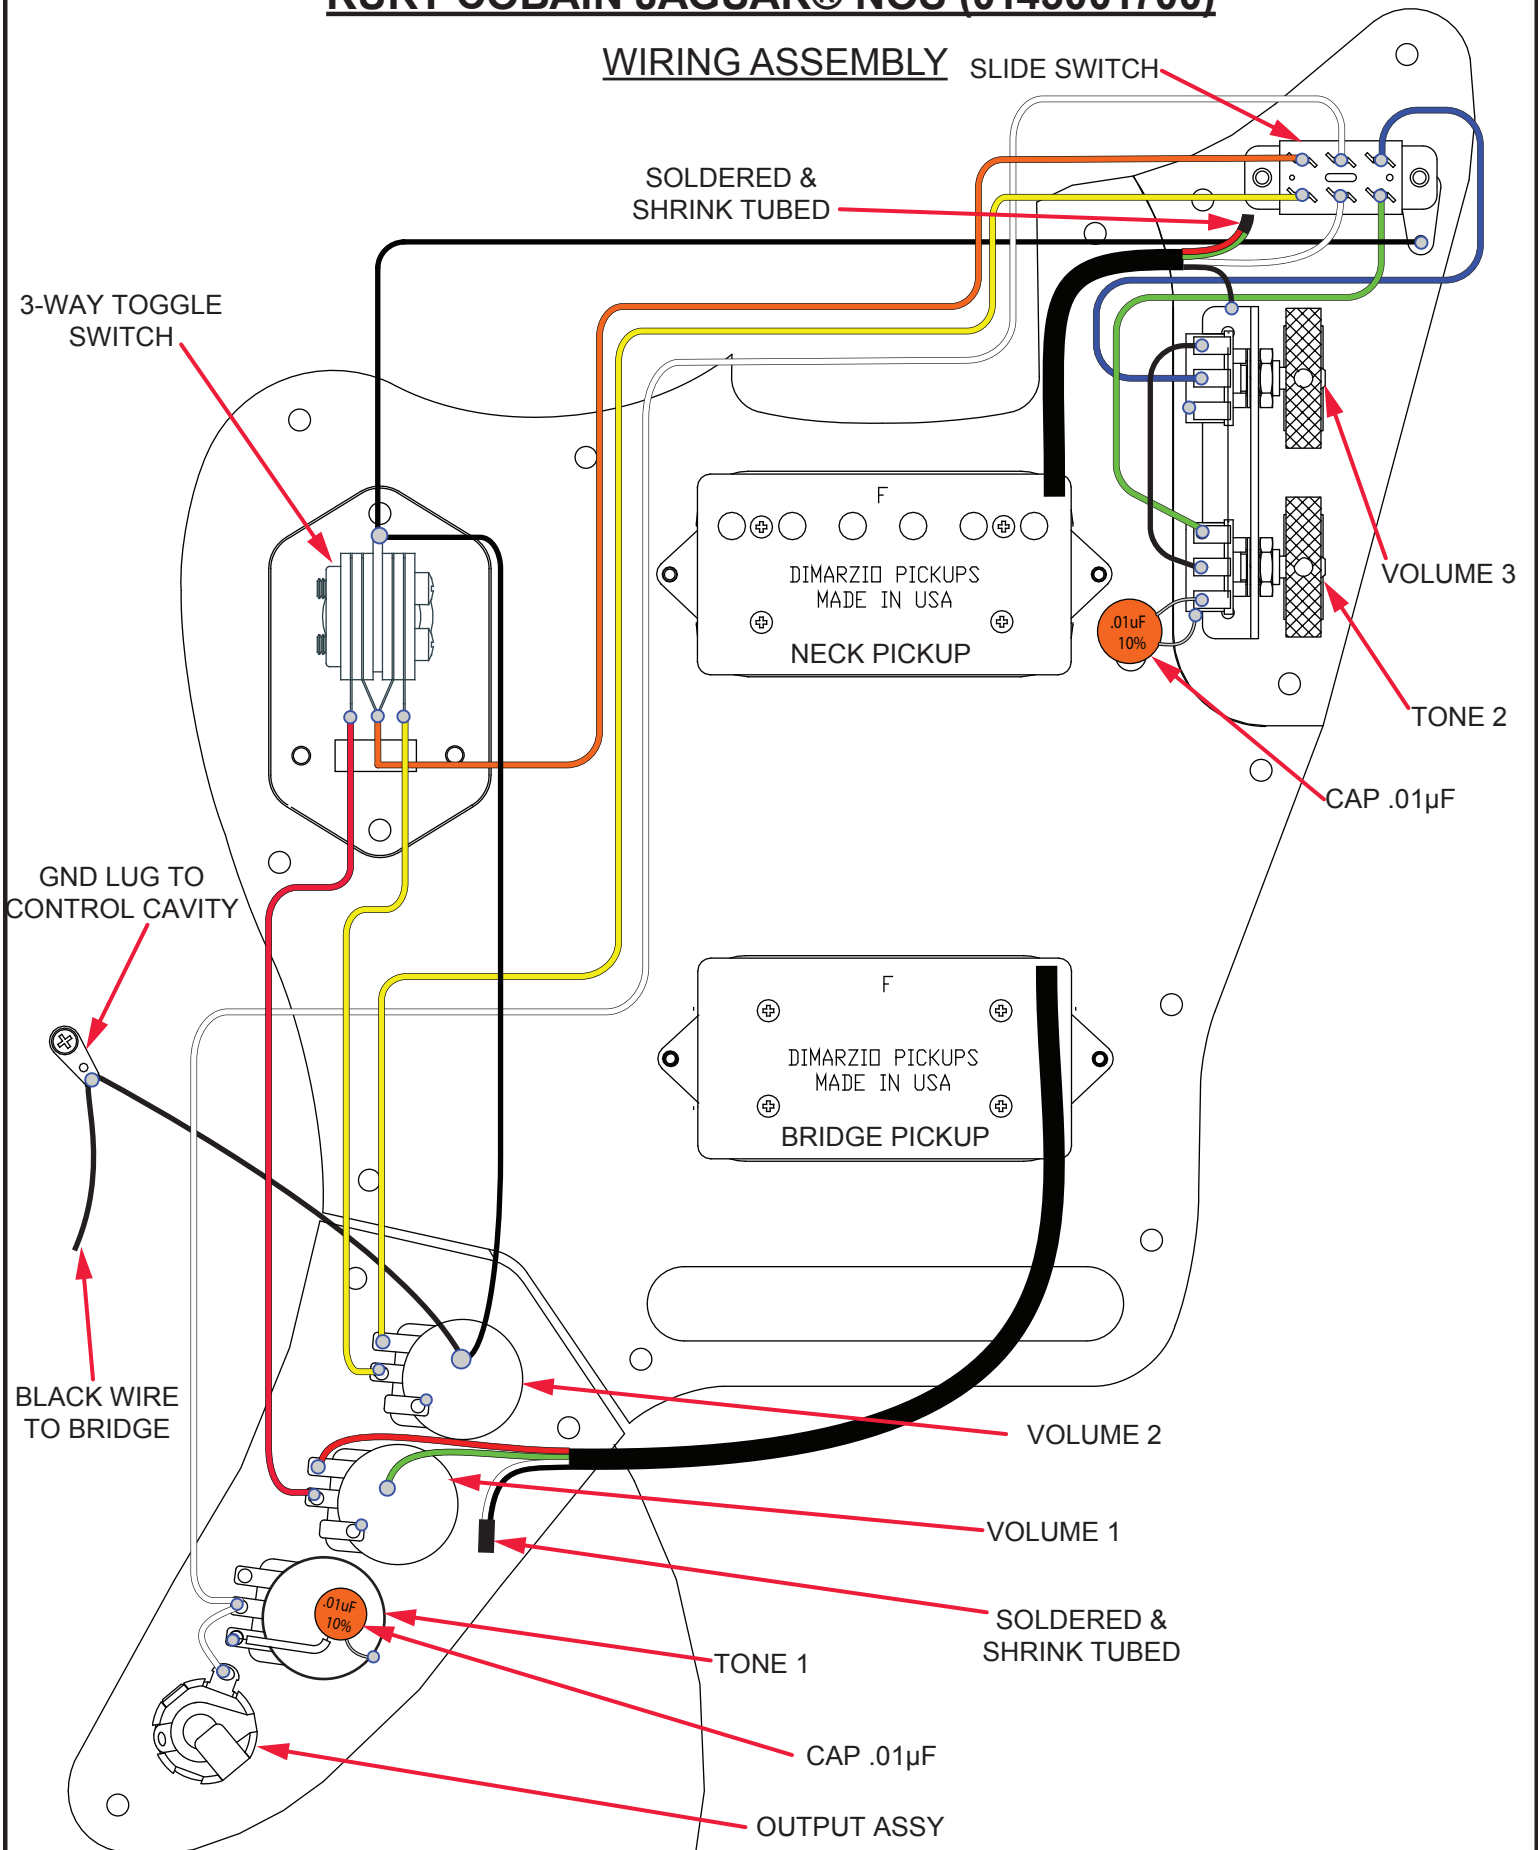

KURT COBAIN JAGUAR® NOS (0143001700)

WIRING ASSEMBLY SLIDE SWITCH