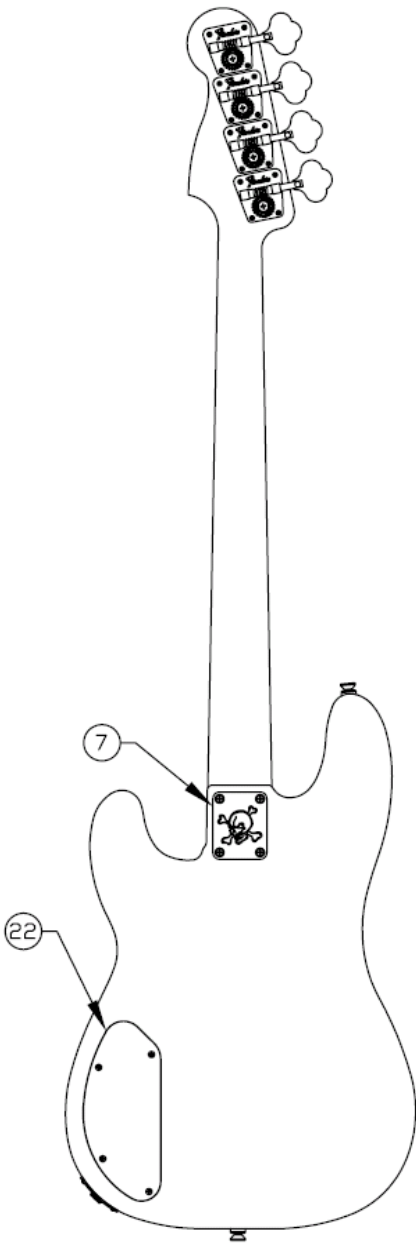

Duff McKagan P Bass

Rosewood- m/n 0146500323

<u>Loc #</u>	<u>Description</u>	<u>Part Number</u>
1	Neck (rosewood)	007-4067-000
1a	Bass Fret Wire (24)	099-1997-000
2	Schaller Tuners (ea)	007-4307-000
3	Bone Nut	099-4921-000
4	Truss Rod Nut	099-4921-000
5	String Guide	007-4301-000
5a	String Guide Mtg. Screws (12)	001-8113-049
6	Body (Pearl White)	007-4066-523
7	Neck Plate	007-4303-000
7a	Neck Mtg. Screws (12)	003-6820-049
8	Strap Buttons (ea)	006-8293-000
8a	Mounting Screws (12)	003-6822-049
9	Duff Neck Pickup	007-4199-000
10	Seymour Duncan STK2JB Pickup	928-0730-031
9-10a	Pickup mtg. screws (12)	003-6810-049
11*	500K Solid Shaft Pot (Volume)	099-0835-000
12*	TBX Tone Pot (solid shaft)	007-4335-000
13*	3 Way Toggle switch	007-5397-000
14	Knobs (black) (ea)	007-4314-000
15	Output Jack	002-1956-000
15a	Jack Nut (ea)	001-9283-000
15b	Lock Washer (12)	001-6436-049
15c	Jack Plate	006-8289-000
15d	Jack Plate Mtg. Screws (12)	001-8113-049

* = Not pictured in diagram

Bold = Item available for warranty replacement only

Duff McKagan P Bass

Rosewood- m/n 0146500323

<u>Loc #</u>	<u>Description</u>	<u>Part Number</u>
16	Bridge Assembly	007-4200-000
16a*	Bridge Mtg Screws (12)	003-6822-049
17	Bridge Plate (black)	007-4304-000
18	Intonation Screws (12)	001-7571-049
19	Intonation Springs (12)	001-8872-049
20	Bridge Saddles (each)	007-4302-000
21	Height Adjust Screws (12)	002-1093-049
22	Control Cover	007-4069-002
22a	Mounting Screws (12)	001-8113-049
23*	Truss Rod Adjustment Wrench	004-8693-000
24*	Saddle Height Adjust Wrench (12)	001-8531-049
25*	Deluxe Gig Bag	099-1522-006

* = Not pictured in diagram

Bold = Item available for warranty replacement only

Wiring Diagram

Control Function