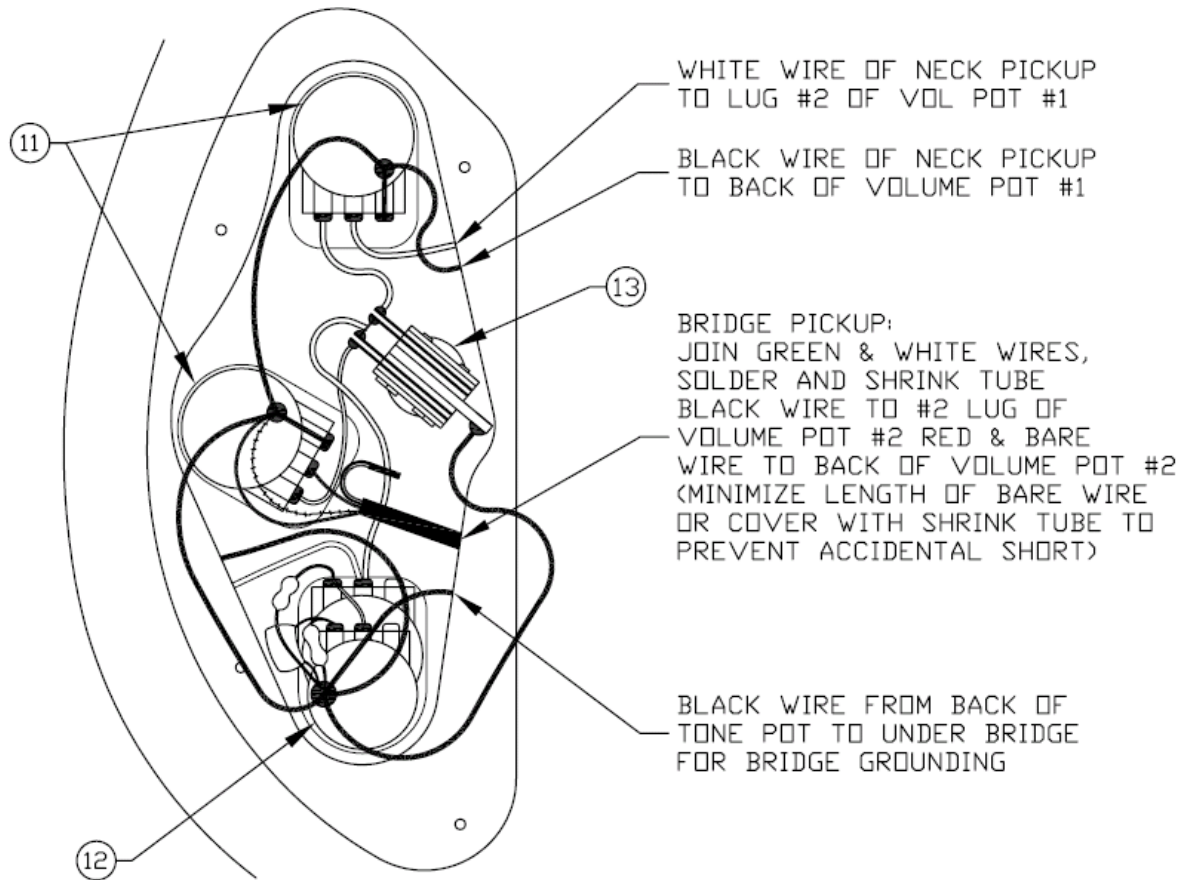

Duff McKagan P Bass

Rosewood- m/n 0146500323

<u>Loc #</u>	<u>Description</u>	<u>Part Number</u>
1	Neck (rosewood)	007-4067-000
1a	Bass Fret Wire (24)	099-1997-000
2	Schaller Tuners (ea)	007-4307-000
3	Bone Nut	099-4921-000
4	Truss Rod Nut	099-4921-000
5	String Guide	007-4301-000
5a	String Guide Mtg. Screws (12)	001-8113-049
6	Body (Pearl White)	007-4066-523
7	Neck Plate	007-4303-000
7a	Neck Mtg. Screws (12)	003-6820-049
8	Strap Buttons (ea)	006-8293-000
8a	Mounting Screws (12)	003-6822-049
9	Duff Neck Pickup	007-4199-000
10	Seymour Duncan STK2JB Pickup	928-0730-031
9-10a	Pickup mtg. screws (12)	003-6810-049
11*	500K Solid Shaft Pot (Volume)	099-0835-000
12*	TBX Tone Pot (solid shaft)	007-4335-000
13*	3 Way Toggle switch	007-5397-000
14	Knobs (black) (ea)	007-4314-000
15	Output Jack	002-1956-000
15a	Jack Nut (ea)	001-9283-000
15b	Lock Washer (12)	001-6436-049
15c	Jack Plate	006-8289-000
15d	Jack Plate Mtg. Screws (12)	001-8113-049

* = Not pictured in diagram

Bold = Item available for warranty replacement only

Duff McKagan P Bass

Rosewood- m/n 0146500323

<u>Loc #</u>	<u>Description</u>	<u>Part Number</u>
16	Bridge Assembly	007-4200-000
16a*	Bridge Mtg Screws (12)	003-6822-049
17	Bridge Plate (black)	007-4304-000
18	Intonation Screws (12)	001-7571-049
19	Intonation Springs (12)	001-8872-049
20	Bridge Saddles (each)	007-4302-000
21	Height Adjust Screws (12)	002-1093-049
22	Control Cover	007-4069-002
22a	Mounting Screws (12)	001-8113-049
23*	Truss Rod Adjustment Wrench	004-8693-000
24*	Saddle Height Adjust Wrench (12)	001-8531-049
25*	Deluxe Gig Bag	099-1522-006

* = Not pictured in diagram

Bold = Item available for warranty replacement only

Wiring Diagram

Control Function