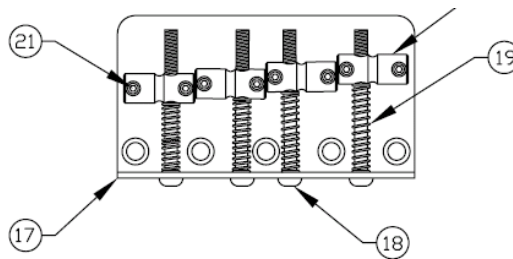

Duff McKagan P Bass

Rosewood- m/n 0146500323

<u>Loc #</u>	<u>Description</u>	<u>Part Number</u>
1	Neck (rosewood)	007-4067-000
1a	Bass Fret Wire (24)	099-1997-000
2	Schaller Tuners (ea)	007-4307-000
3	Bone Nut	099-4921-000
4	Truss Rod Nut	099-4921-000
5	String Guide	007-4301-000
5a	String Guide Mtg. Screws (12)	001-8113-049
6	Body (Pearl White)	007-4066-523
7	Neck Plate	007-4303-000
7a	Neck Mtg. Screws (12)	003-6820-049
8	Strap Buttons (ea)	006-8293-000
8a	Mounting Screws (12)	003-6822-049
9	Duff Neck Pickup	007-4199-000
10	Seymour Duncan STK2JB Pickup	928-0730-031
9-10a	Pickup mtg. screws (12)	003-6810-049
11*	500K Solid Shaft Pot (Volume)	099-0835-000
12*	TBX Tone Pot (solid shaft)	007-4335-000
13*	3 Way Toggle switch	007-5397-000
14	Knobs (black) (ea)	007-4314-000
15	Output Jack	002-1956-000
15a	Jack Nut (ea)	001-9283-000
15b	Lock Washer (12)	001-6436-049
15c	Jack Plate	006-8289-000
15d	Jack Plate Mtg. Screws (12)	001-8113-049

* = Not pictured in diagram

Bold = Item available for warranty replacement only

Duff McKagan P Bass

Rosewood- m/n 0146500323

<u>Loc #</u>	<u>Description</u>	<u>Part Number</u>
16	Bridge Assembly	007-4200-000
16a*	Bridge Mtg Screws (12)	003-6822-049
17	Bridge Plate (black)	007-4304-000
18	Intonation Screws (12)	001-7571-049
19	Intonation Springs (12)	001-8872-049
20	Bridge Saddles (each)	007-4302-000
21	Height Adjust Screws (12)	002-1093-049
22	Control Cover	007-4069-002
22a	Mounting Screws (12)	001-8113-049
23*	Truss Rod Adjustment Wrench	004-8693-000
24*	Saddle Height Adjust Wrench (12)	001-8531-049
25*	Deluxe Gig Bag	099-1522-006

* = Not pictured in diagram

Bold = Item available for warranty replacement only

Wiring Diagram

Control Function