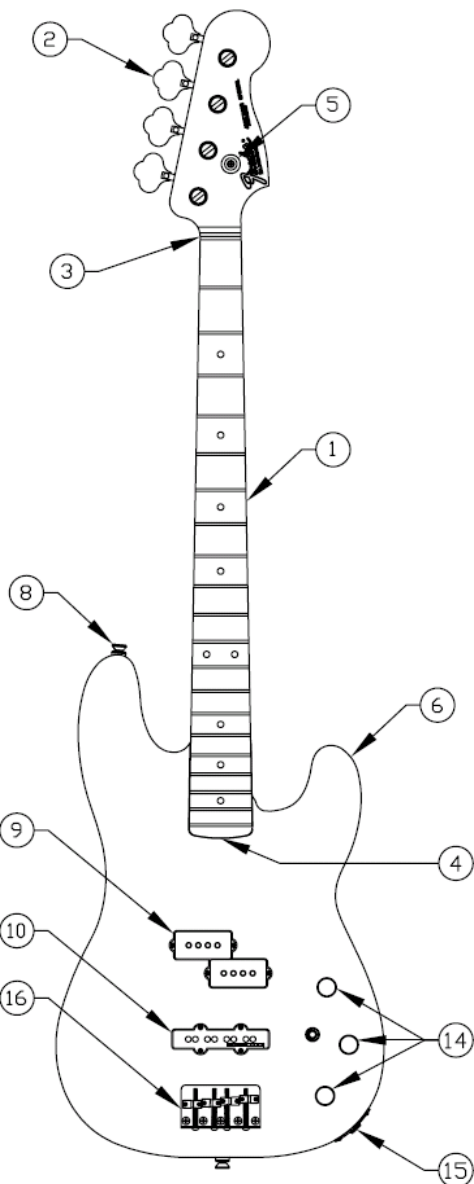

Duff McKagan P Bass

Rosewood- m/n 0146500323

<u>Loc #</u>	<u>Description</u>	<u>Part Number</u>
1	Neck (rosewood)	007-4067-000
1a	Bass Fret Wire (24)	099-1997-000
2	Schaller Tuners (ea)	007-4307-000
3	Bone Nut	099-4921-000
4	Truss Rod Nut	099-4921-000
5	String Guide	007-4301-000
5a	String Guide Mtg. Screws (12)	001-8113-049
6	Body (Pearl White)	007-4066-523
7	Neck Plate	007-4303-000
7a	Neck Mtg. Screws (12)	003-6820-049
8	Strap Buttons (ea)	006-8293-000
8a	Mounting Screws (12)	003-6822-049
9	Duff Neck Pickup	007-4199-000
10	Seymour Duncan STK2JB Pickup	928-0730-031
9-10a	Pickup mtg. screws (12)	003-6810-049
11*	500K Solid Shaft Pot (Volume)	099-0835-000
12*	TBX Tone Pot (solid shaft)	007-4335-000
13*	3 Way Toggle switch	007-5397-000
14	Knobs (black) (ea)	007-4314-000
15	Output Jack	002-1956-000
15a	Jack Nut (ea)	001-9283-000
15b	Lock Washer (12)	001-6436-049
15c	Jack Plate	006-8289-000
15d	Jack Plate Mtg. Screws (12)	001-8113-049

* = Not pictured in diagram

Bold = Item available for warranty replacement only

Duff McKagan P Bass

Rosewood- m/n 0146500323

<u>Loc #</u>	<u>Description</u>	<u>Part Number</u>
16	Bridge Assembly	007-4200-000
16a*	Bridge Mtg Screws (12)	003-6822-049
17	Bridge Plate (black)	007-4304-000
18	Intonation Screws (12)	001-7571-049
19	Intonation Springs (12)	001-8872-049
20	Bridge Saddles (each)	007-4302-000
21	Height Adjust Screws (12)	002-1093-049
22	Control Cover	007-4069-002
22a	Mounting Screws (12)	001-8113-049
23*	Truss Rod Adjustment Wrench	004-8693-000
24*	Saddle Height Adjust Wrench (12)	001-8531-049
25*	Deluxe Gig Bag	099-1522-006

* = Not pictured in diagram

Bold = Item available for warranty replacement only

Wiring Diagram

Control Function