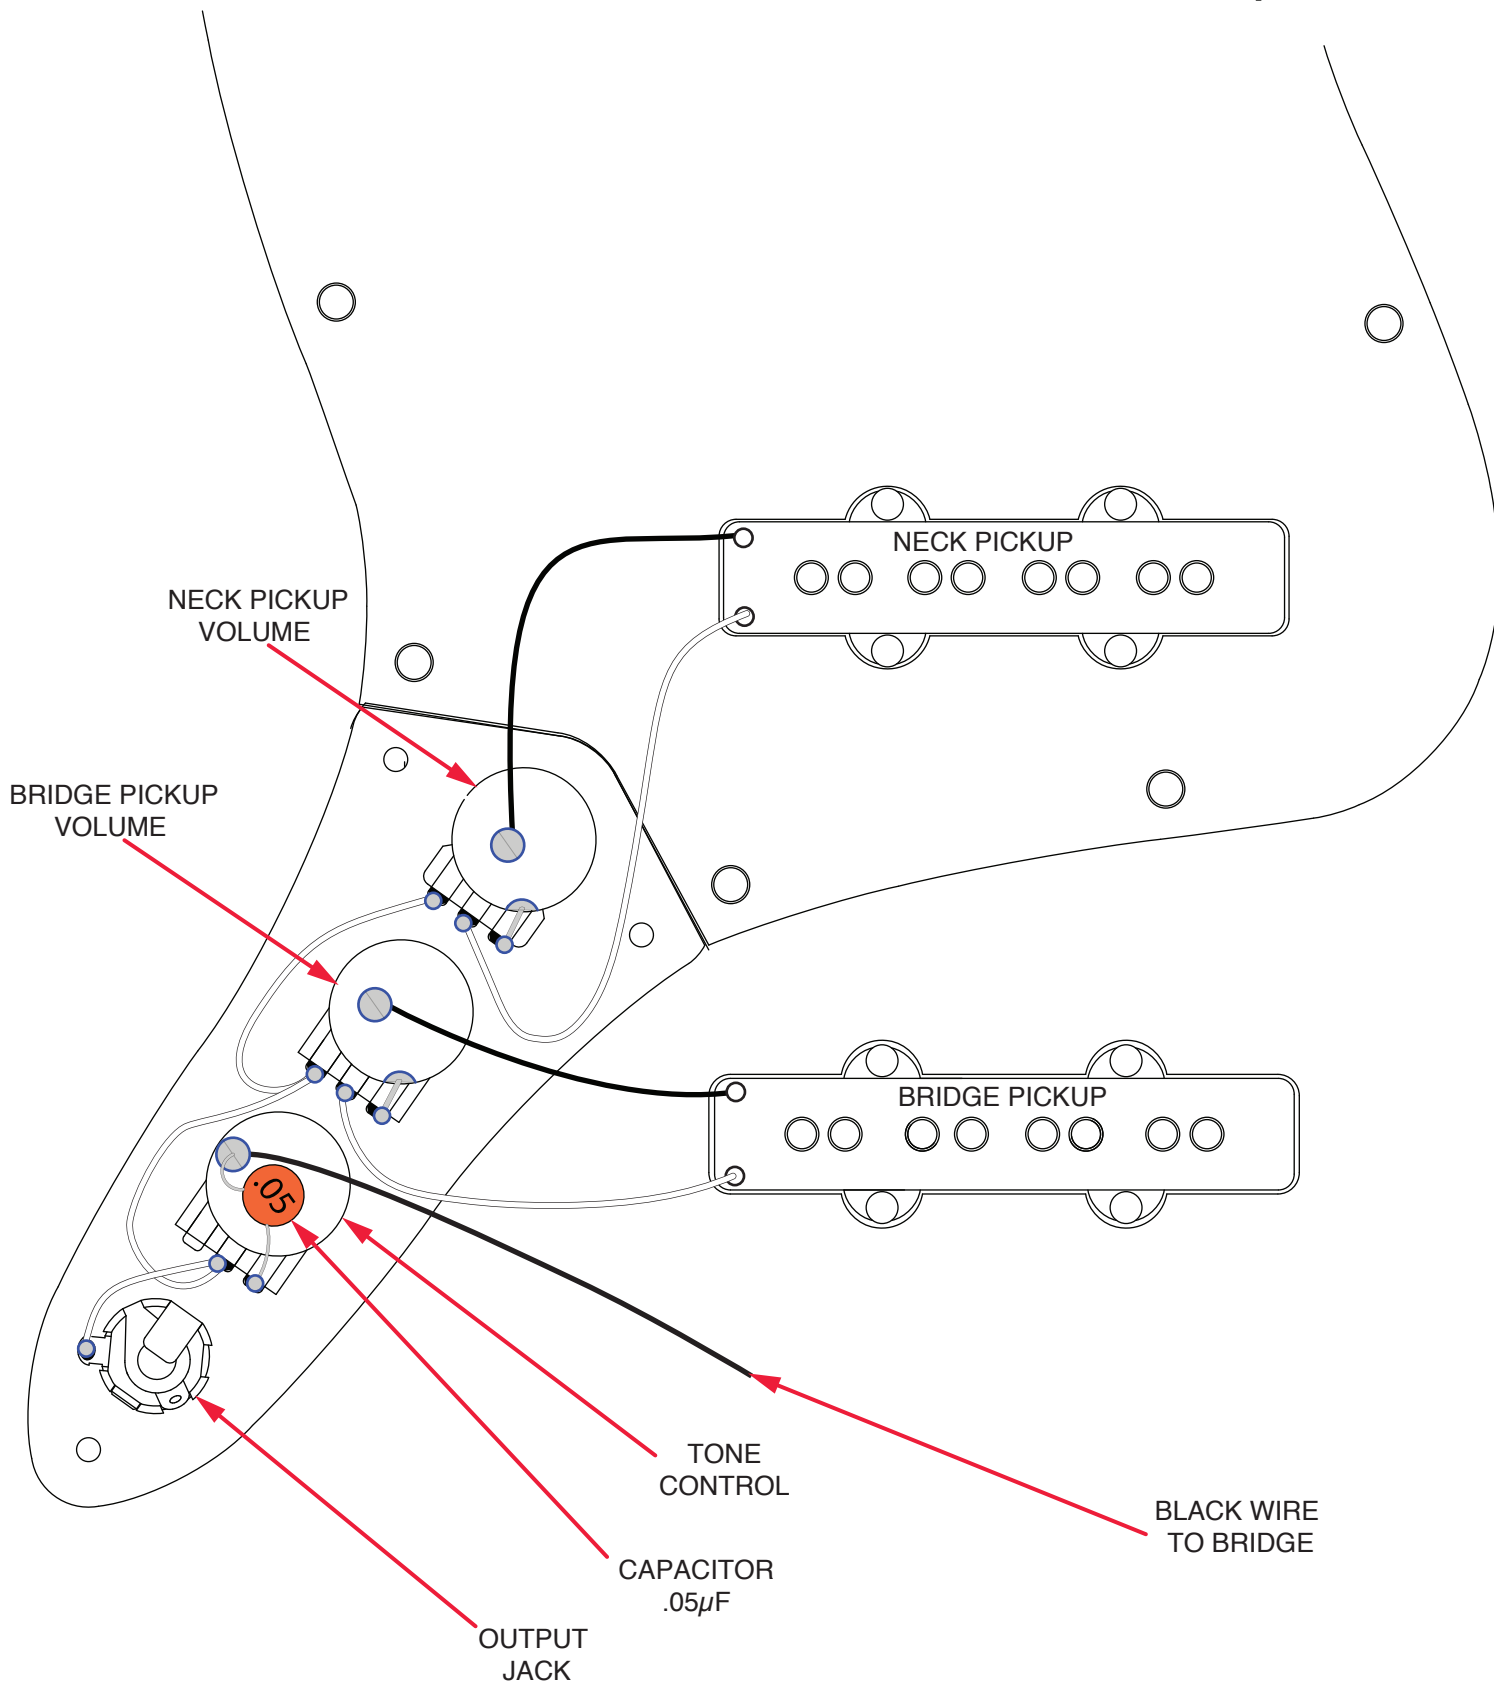

GEDDY LEE JAZZ BASS® (0147702XXX)

PARTS LAYOUT

GEDDY LEE JAZZ BASS® (0147702XXX)

PARTS LIST

REF#	DESCRIPTION	PART NUMBER
1	BODY 70'S JAZZ BASS 3TS	0075081500
1	BODY 70'S JAZZ BASS BLACK	0065261506
2	NECK GEDDY LEE J-BASS MPL	0095585000
3	KEY ASSY BASS SPECIAL W/O BUSHING	0076568000
4	BUSHING FOR KEY	0058265049
5	SCREW SMAB 3 X 3/8 RHP NI	0011357049
6	STRING GUIDE DISC BASS	0994913000
7	SCREW SMAB 4 X 1/2 OHP NI	0015578049
8	NECK PLATE STD CHROME	0033024000
9	SCREW SMA 8 X 1 -3/4 OHP NI	0015636049
10	PICKGUARD 70'S J-BASS W/B/W	0065263002
10	PICKGUARD 70'S J-BASS B/W/B	0075580002
11	CONTROL PLATE MEX JAZZ BASS	0040780000
12	KNOBS SKIRTED 2 LARGE 1 SMALL	0991370000
13	CONTROL 250K 10%	0990831000
14	NUT HEX 3/8-32 X 3/32 TK NI	0016352049
15	WASHER LOCK INTL 3/8 X .687	0016436049
16	CAPACITOR CD .05 μ F 100V 20%	0015552049
17	JACK PHONE 1/4 - OUTPUT	0047329049
18	WASHER FLAT 3/8 X .614 NI	0031153049
19	BADASS BASS BRIDGE II CHROME	0868008002
20	SCREW SMAB 5 X 1 OHP NI	0015610049
21	PICKUP ASSY BRIDGE 60'S J-BASS	0058359000
22	WEATHERSTRIP 9/16 X 1/2 OP CL NEOP	0018556049
23	SCREW 4 X 1-1/4 WOOD RD PH NI	0027035049
24	PICKUP ASSY NECK 60'S J-BASS	0058358000
25	STRAP BUTTON NI .156	0994915000
26	SCREW WOOD 6 X 1 OHP NI	0016188049
*	WRENCH .050 HEX KEY SHORT ARM	0018531049
*	DELUXE GIG BAG BASS GUITAR	0991522000

* = NOT PICTURED IN DIAGRAM

GEDDY LEE JAZZ BASS® (0147702XXX)

WIRING ASSEMBLY

GEDDY LEE JAZZ BASS® (0147702XXX)

SWITCH AND CONTROL FUNCTION