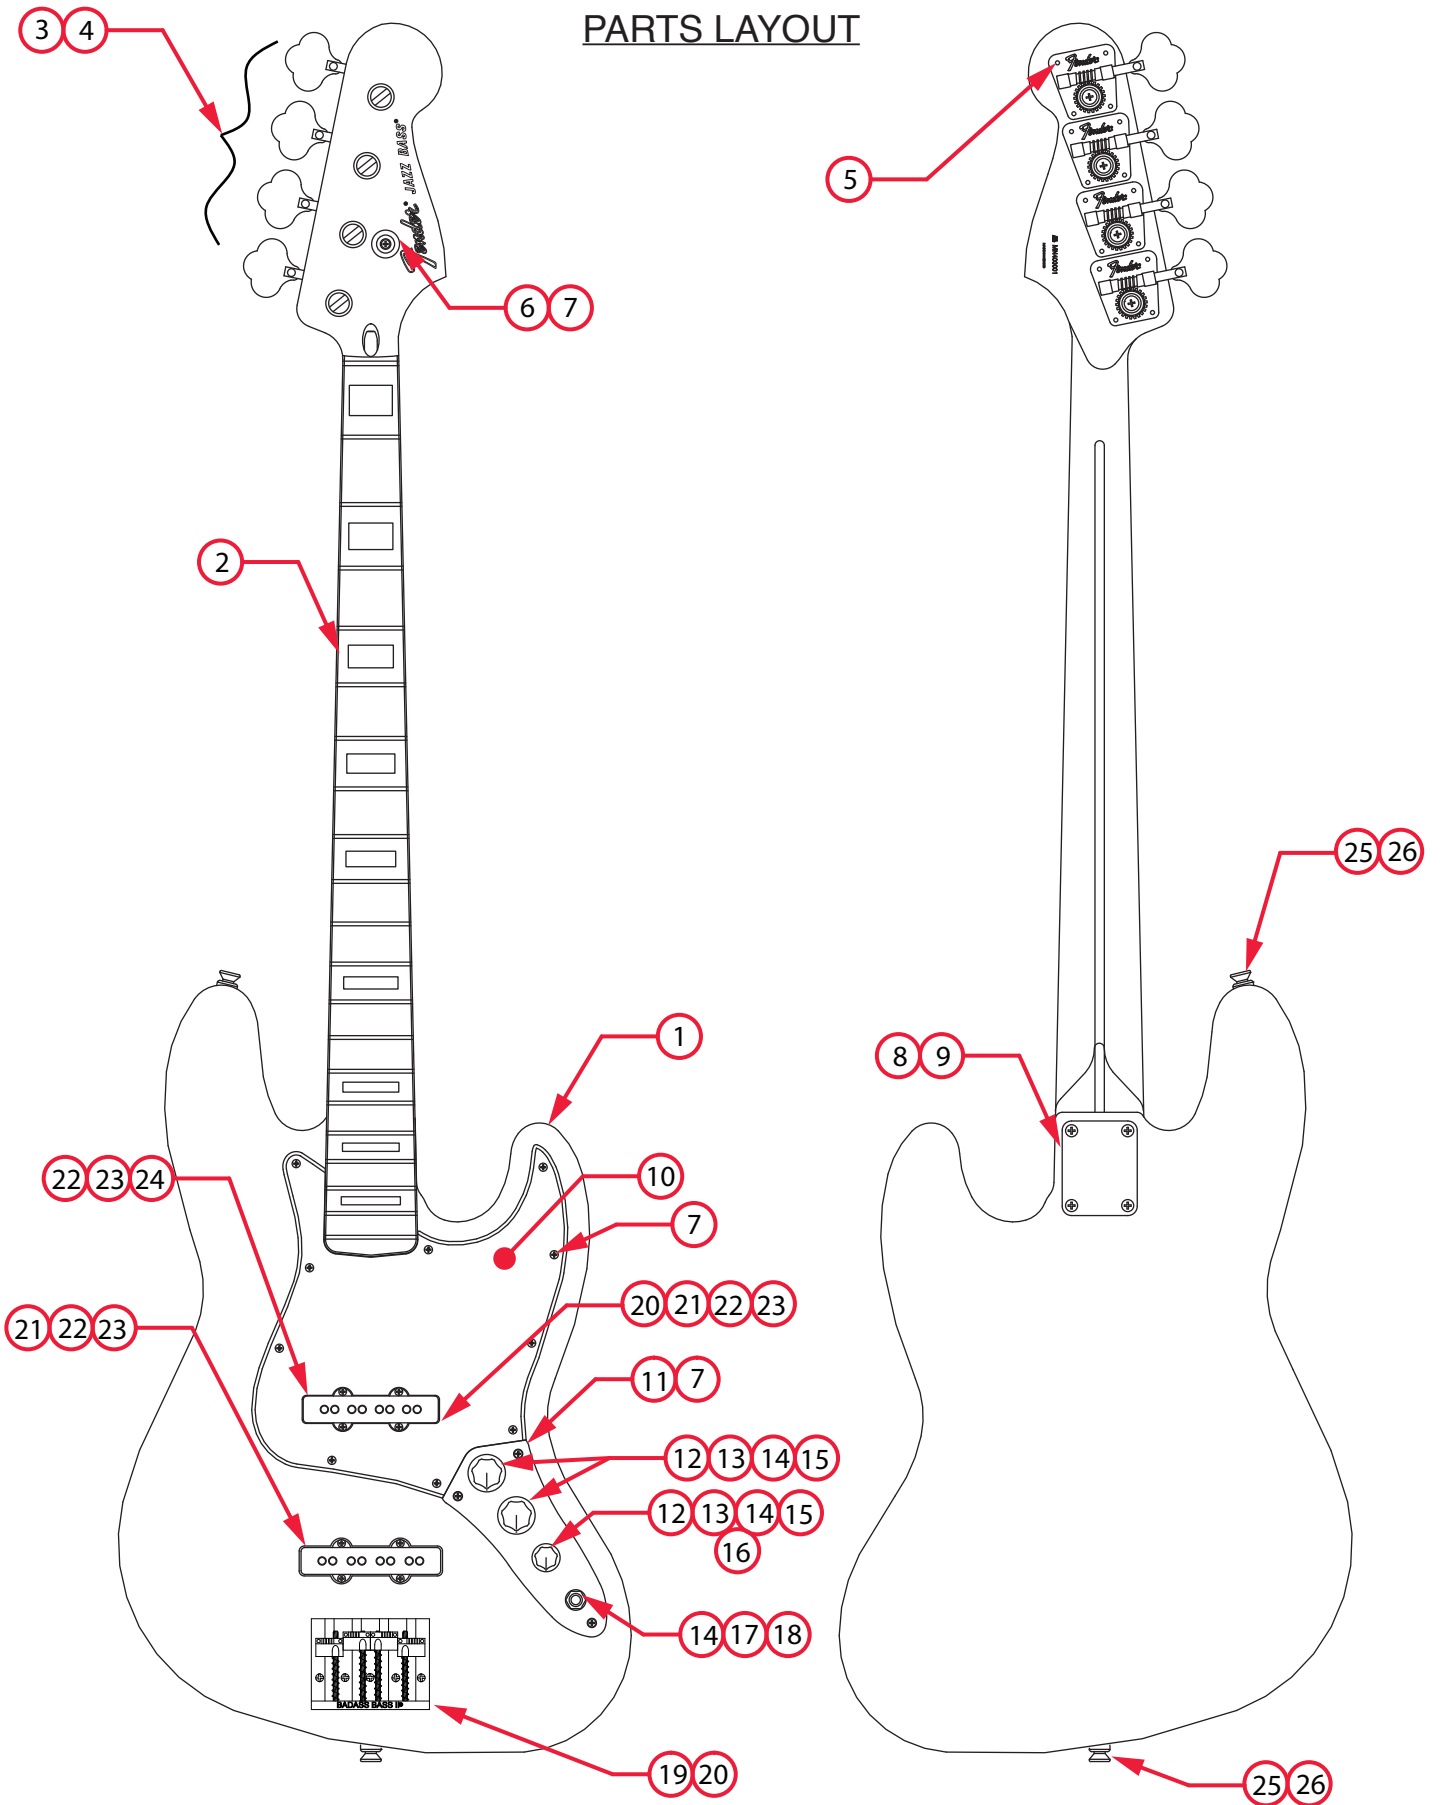

GEDDY LEE JAZZ BASS® (0147702XXX)

PARTS LAYOUT

GEDDY LEE JAZZ BASS® (0147702XXX)

PARTS LIST

REF#	DESCRIPTION	PART NUMBER
1	BODY 70'S JAZZ BASS 3TS	0075081500
1	BODY 70'S JAZZ BASS BLACK	0065261506
2	NECK GEDDY LEE J-BASS MPL	0095585000
3	KEY ASSY BASS SPECIAL W/O BUSHING	0076568000
4	BUSHING FOR KEY	0058265049
5	SCREW SMAB 3 X 3/8 RHP NI	0011357049
6	STRING GUIDE DISC BASS	0994913000
7	SCREW SMAB 4 X 1/2 OHP NI	0015578049
8	NECK PLATE STD CHROME	0033024000
9	SCREW SMA 8 X 1 -3/4 OHP NI	0015636049
10	PICKGUARD 70'S J-BASS W/B/W	0065263002
10	PICKGUARD 70'S J-BASS B/W/B	0075580002
11	CONTROL PLATE MEX JAZZ BASS	0040780000
12	KNOBS SKIRTED 2 LARGE 1 SMALL	0991370000
13	CONTROL 250K 10%	0990831000
14	NUT HEX 3/8-32 X 3/32 TK NI	0016352049
15	WASHER LOCK INTL 3/8 X .687	0016436049
16	CAPACITOR CD .05 μ F 100V 20%	0015552049
17	JACK PHONE 1/4 - OUTPUT	0047329049
18	WASHER FLAT 3/8 X .614 NI	0031153049
19	BADASS BASS BRIDGE II CHROME	0868008002
20	SCREW SMAB 5 X 1 OHP NI	0015610049
21	PICKUP ASSY BRIDGE 60'S J-BASS	0058359000
22	WEATHERSTRIP 9/16 X 1/2 OP CL NEOP	0018556049
23	SCREW 4 X 1-1/4 WOOD RD PH NI	0027035049
24	PICKUP ASSY NECK 60'S J-BASS	0058358000
25	STRAP BUTTON NI .156	0994915000
26	SCREW WOOD 6 X 1 OHP NI	0016188049
*	WRENCH .050 HEX KEY SHORT ARM	0018531049
*	DELUXE GIG BAG BASS GUITAR	0991522000

* = NOT PICTURED IN DIAGRAM

GEDDY LEE JAZZ BASS® (0147702XXX)

WIRING ASSEMBLY

GEDDY LEE JAZZ BASS® (0147702XXX)

SWITCH AND CONTROL FUNCTION