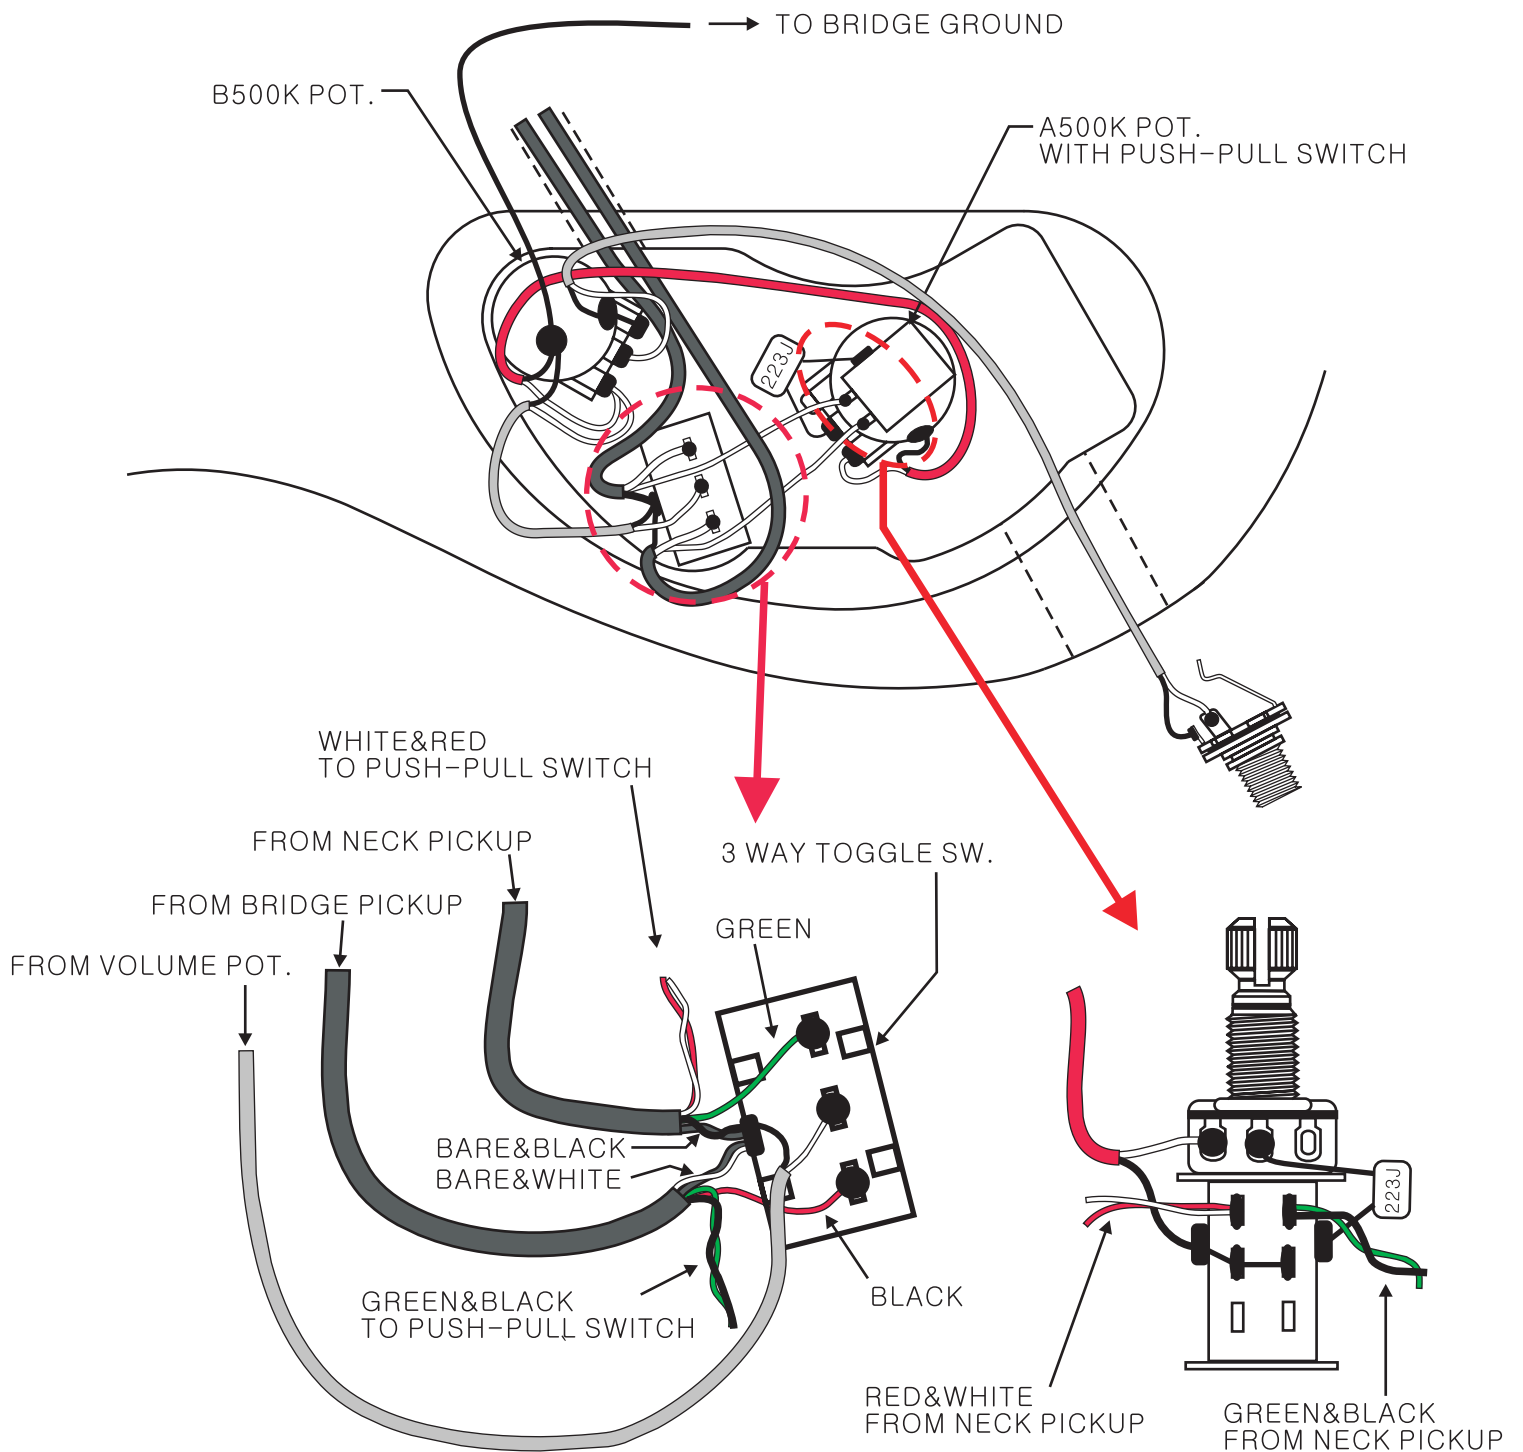

Custom Telecaster FMT HH, 026-2000-xxx

P/N	Description
0062380000	TUNERS,DIECAST BK NKL CORT GTR
0072879000	Nut, EG42X3.4 BK, Cort
0062381000	BRIDGE,HT STRAT BLK NKL CFB-BN
0072881000	P/U, SD, SH-1n RP '59 Reverse Polarity
0072888000	P/U, SD, SHPGP-1b Pearly Gates Plus
0062382000	CONTROL, B500K 2401-D18SL
0062383000	CONTROL, A500K 1607-20SL-10
0062384000	SWITCH, 3-WAY TOGGLE CORT
0062385000	KNOB, METAL DOME, BLK NKL CORT
0062386000	Jack, EG2P-BK, Black, Cort
0062387000	JACK PLATE, BLK NKL CORT
0072870000	Strap button, w/screw, smoked chrome, Cr

CUSTOM TELECASTER FMT 0262000/520

WIRING DIAGRAM

CUSTOM TELECASTER FMT 0262000/520

SWITCH & CONTROL FUNCTION

3 WAY SWITCH POSITION						
PUSH	PULL	PUSH	PULL	PUSH	PULL	← PUSH PULL SWITCH
						← 3WAY SWITCH POSITION
V&T	V&T	V&T	V&T	V&T	V&T	← TONE CONTROL
						← NECK PICKUP
						← BRIDGE PICKUP
	← PICKUP IS ON					← PICKUP IS OFF